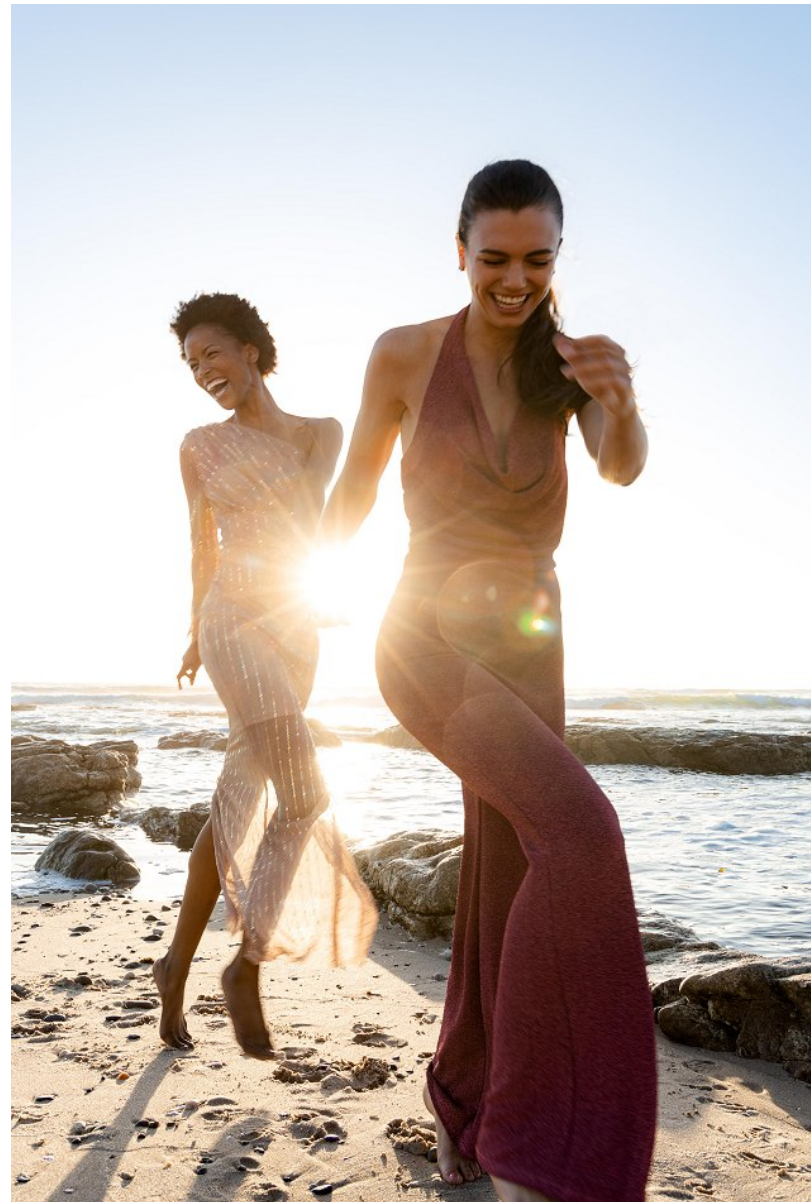

# BOSS MODELS

JOHANNESBURG

YANA HAENISCH

Height: 174cm Bust: 77cm Waist: 61cm Hips: 95cm Shoe: 6 UK Hair: Dark Brown Eyes: Hazel