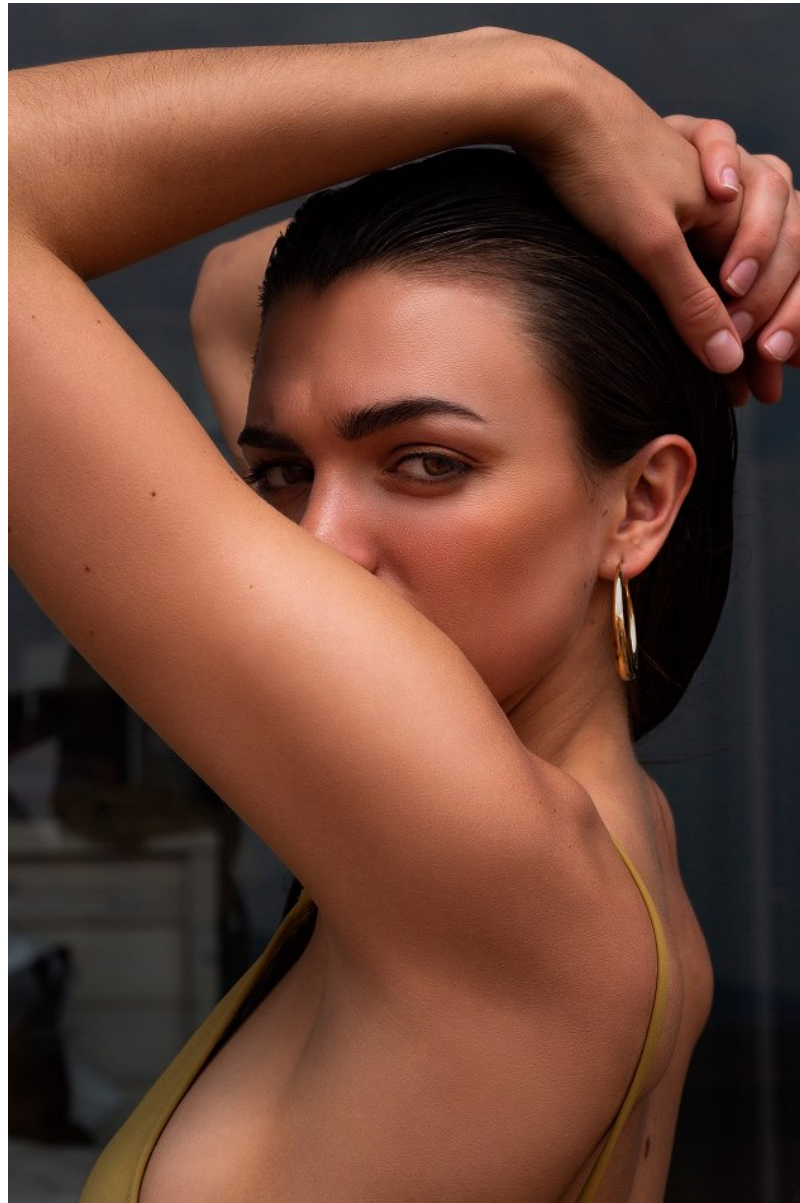

YANA HAENISCH

BOSS MODELS

JOHANNESBURG

YANA HAENISCH

Height: 174cm Bust: 77cm Waist: 61cm Hips: 95cm Shoe: 6 UK Hair: Dark Brown Eyes: Hazel