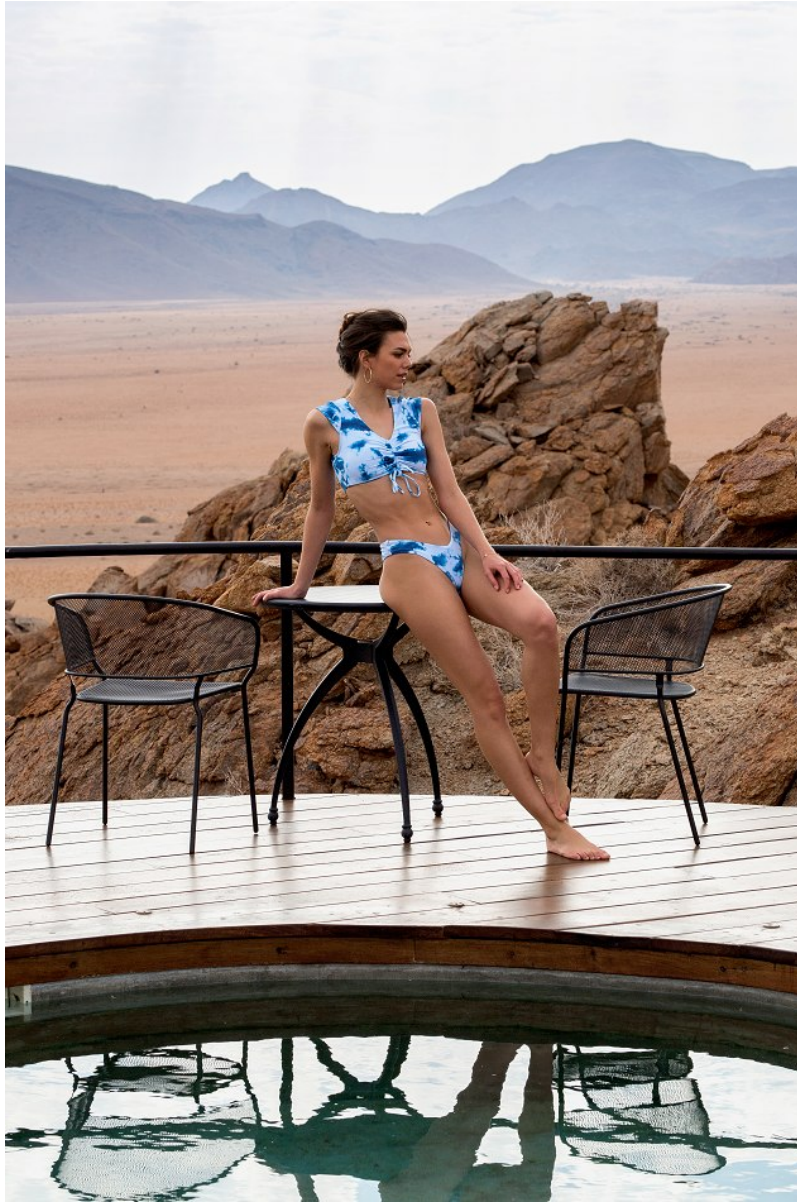

YANA HAENISCH

BOSS MODELS

JOHANNESBURG

Height: 174cm Bust: 77cm Waist: 61cm Hips: 95cm Shoe: 6 UK Hair: Dark Brown Eyes: Hazel