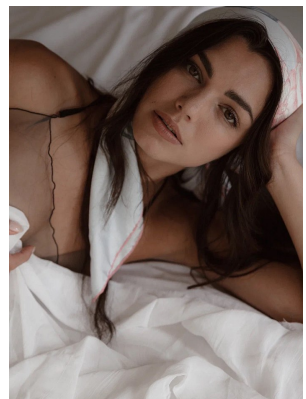

BOSS MODELS

JOHANNESBURG

YANA HAENISCH

Height: 174cm Bust: 77cm Waist: 61cm Hips: 95cm Shoe: 6 UK Hair: Dark Brown Eyes: Hazel

BOSS MODELS

JOHANNESBURG

YANA HAENISCH

Height: 174cm Bust: 77cm Waist: 61cm Hips: 95cm Shoe: 6 UK Hair: Dark Brown Eyes: Hazel