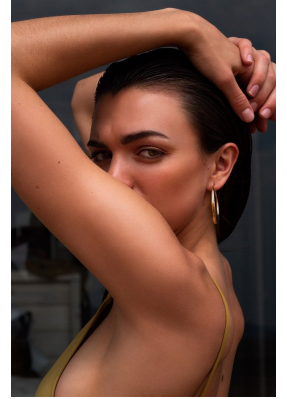

BOSS MODELS

JOHANNESBURG

YANA HAENISCH

Height: 174cm Bust: 77cm Waist: 61cm Hips: 95cm Shoe: 6 UK Hair: Dark Brown Eyes: Hazel

BOSS MODELS

JOHANNESBURG

YANA HAENISCH

Height: 174cm Bust: 77cm Waist: 61cm Hips: 95cm Shoe: 6 UK Hair: Dark Brown Eyes: Hazel