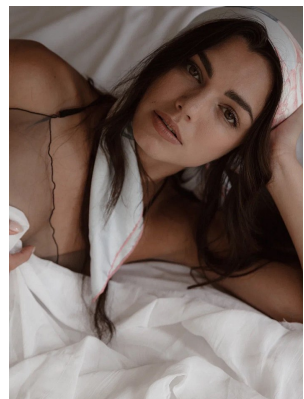

BOSS MODELS

JOHANNESBURG

YANA HAENISCH

Height: 174cm Bust: 77cm Waist: 61cm Hips: 95cm Shoe: 6 UK Hair: Dark Brown Eyes: Hazel

BOSS MODELS

JOHANNESBURG

YANA HAENISCH

Height: 174cm Bust: 77cm Waist: 61cm Hips: 95cm Shoe: 6 UK Hair: Dark Brown Eyes: Hazel