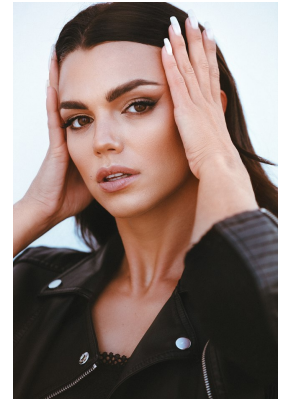

BOSS MODELS

JOHANNESBURG

YANA HAENISCH

Height: 174cm Bust: 77cm Waist: 61cm Hips: 95cm Shoe: 6 UK Hair: Dark Brown Eyes: Hazel

BOSS MODELS

JOHANNESBURG

YANA HAENISCH

Height: 174cm Bust: 77cm Waist: 61cm Hips: 95cm Shoe: 6 UK Hair: Dark Brown Eyes: Hazel