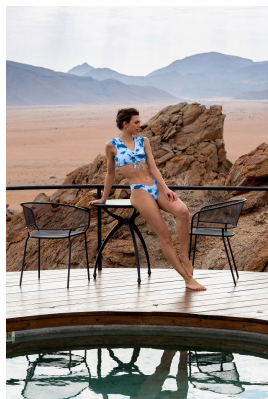

BOSS MODELS

JOHANNESBURG

YANA HAENISCH

Height: 174cm Bust: 77cm Waist: 61cm Hips: 95cm Shoe: 6 UK Hair: Dark Brown Eyes: Hazel

BOSS MODELS

JOHANNESBURG

YANA HAENISCH

Height: 174cm Bust: 77cm Waist: 61cm Hips: 95cm Shoe: 6 UK Hair: Dark Brown Eyes: Hazel