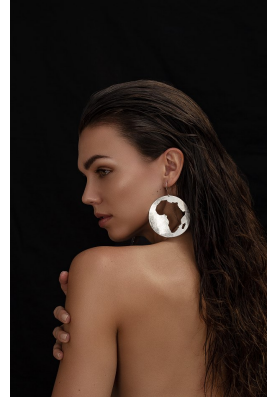

BOSS MODELS

JOHANNESBURG

YANA HAENISCH

Height: 174cm Bust: 77cm Waist: 61cm Hips: 95cm Shoe: 6 UK Hair: Dark Brown Eyes: Hazel

BOSS MODELS

JOHANNESBURG

YANA HAENISCH

Height: 174cm Bust: 77cm Waist: 61cm Hips: 95cm Shoe: 6 UK Hair: Dark Brown Eyes: Hazel