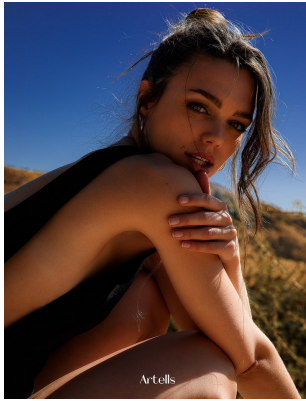

BOSS MODELS

JOHANNESBURG

YANA HAENISCH

Height: 174cm Bust: 77cm Waist: 61cm Hips: 95cm Shoe: 6 UK Hair: Dark Brown Eyes: Hazel

BOSS MODELS

JOHANNESBURG

YANA HAENISCH

Height: 174cm Bust: 77cm Waist: 61cm Hips: 95cm Shoe: 6 UK Hair: Dark Brown Eyes: Hazel