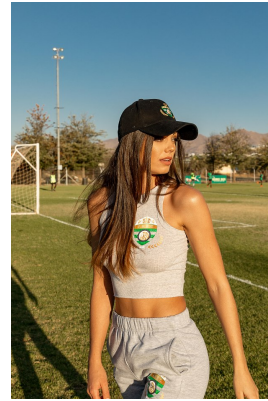

BOSS MODELS

JOHANNESBURG

YANA HAENISCH

Height: 174cm Bust: 77cm Waist: 61cm Hips: 95cm Shoe: 6 UK Hair: Dark Brown Eyes: Hazel

BOSS MODELS

JOHANNESBURG

YANA HAENISCH

Height: 174cm Bust: 77cm Waist: 61cm Hips: 95cm Shoe: 6 UK Hair: Dark Brown Eyes: Hazel