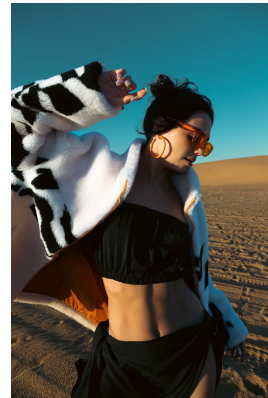

BOSS MODELS

JOHANNESBURG

YANA HAENISCH

Height: 174cm Bust: 77cm Waist: 61cm Hips: 95cm Shoe: 6 UK Hair: Dark Brown Eyes: Hazel

BOSS MODELS

JOHANNESBURG

YANA HAENISCH

Height: 174cm Bust: 77cm Waist: 61cm Hips: 95cm Shoe: 6 UK Hair: Dark Brown Eyes: Hazel