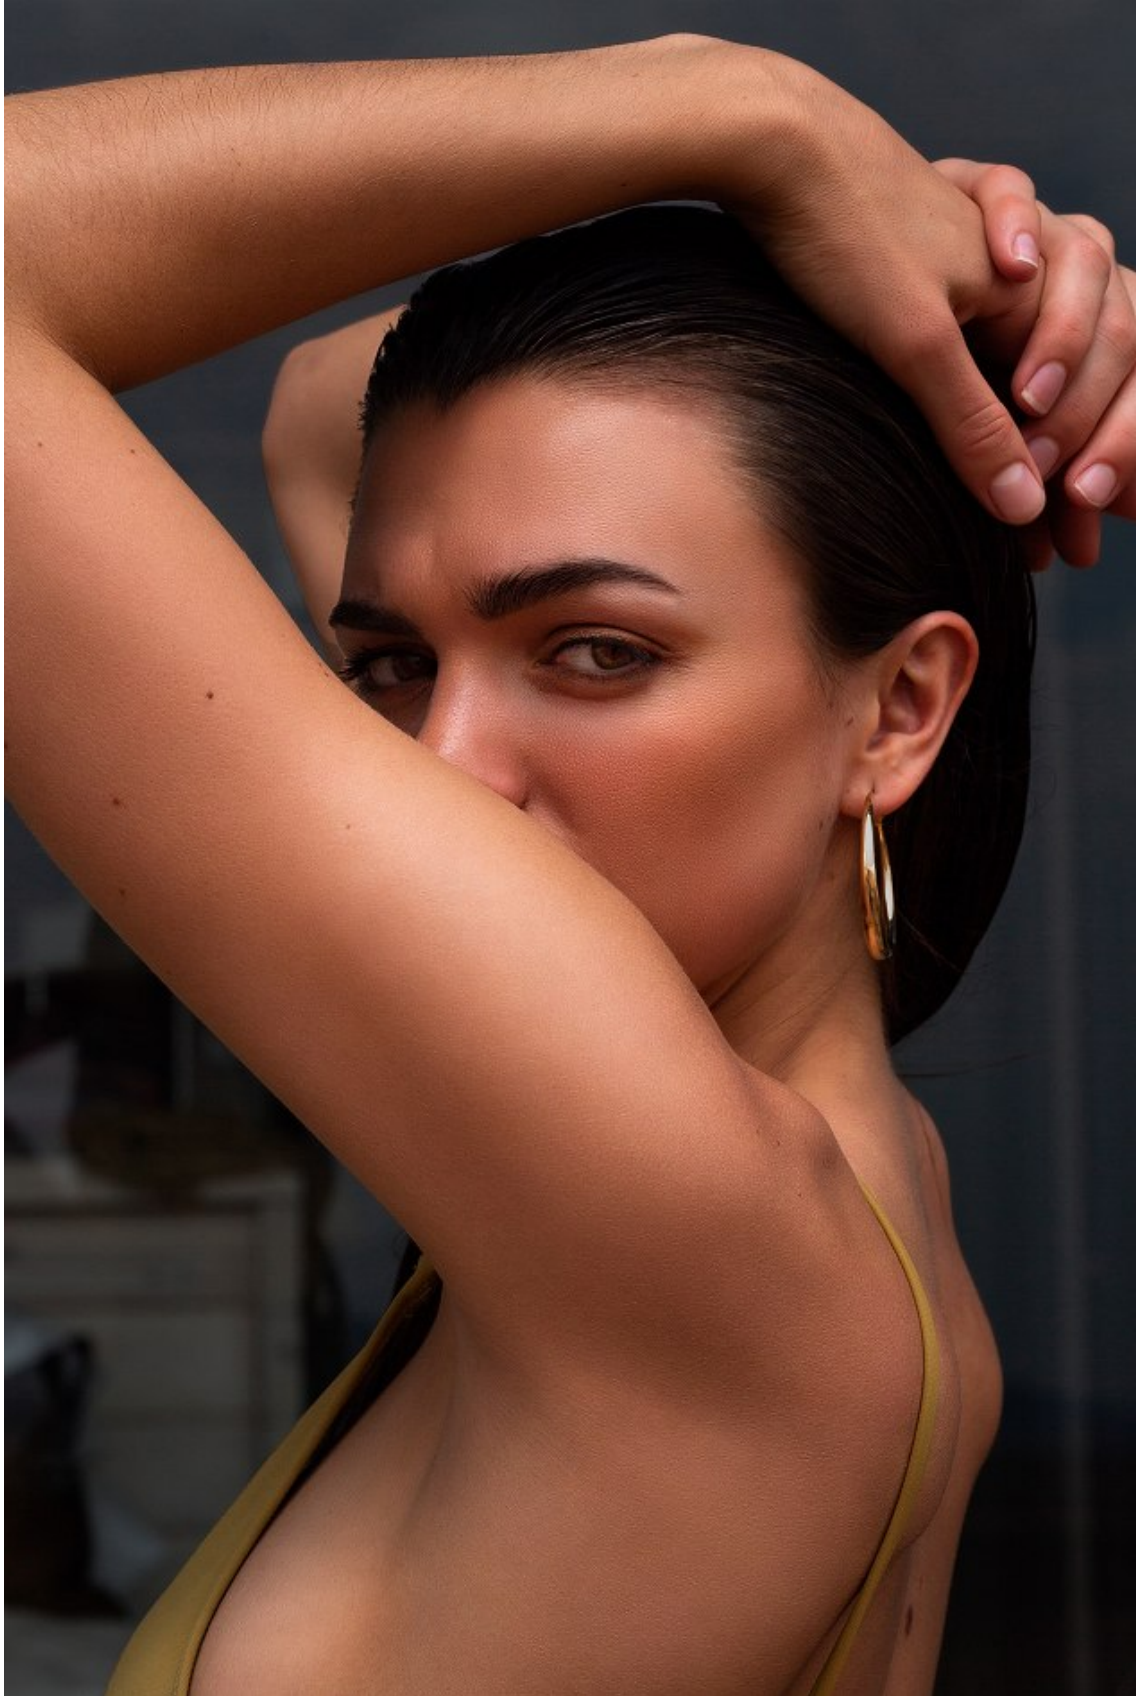

BOSS MODELS

JOHANNESBURG

YANA HAENISCH

Height: 174cm Bust: 77cm Waist: 61cm Hips: 95cm Shoe: 6 UK Hair: Dark Brown Eyes: Hazel

BOSS MODELS

JOHANNESBURG

YANA HAENISCH

Height: 174cm Bust: 77cm Waist: 61cm Hips: 95cm Shoe: 6 UK Hair: Dark Brown Eyes: Hazel