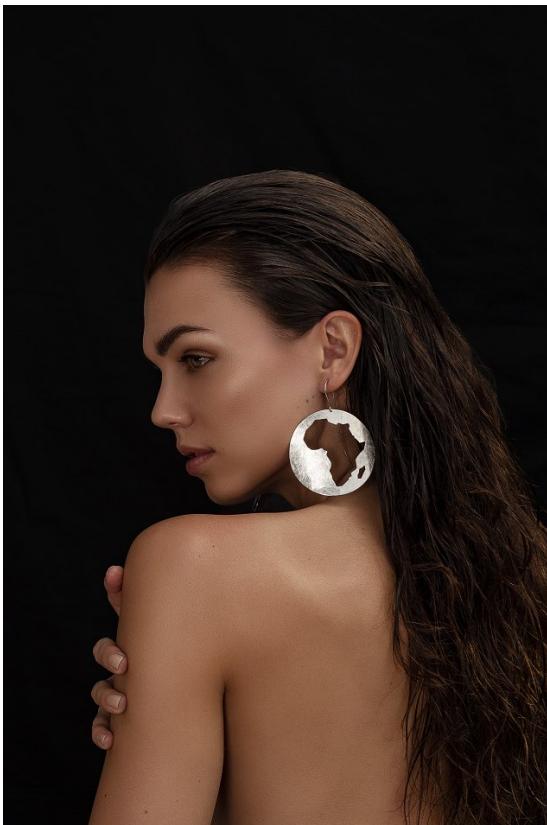

# BOSS MODELS

JOHANNESBURG

YANA HAENISCH

Height: 174cm Bust: 77cm Waist: 61cm Hips: 95cm Shoe: 6 UK Hair: Dark Brown Eyes: Hazel