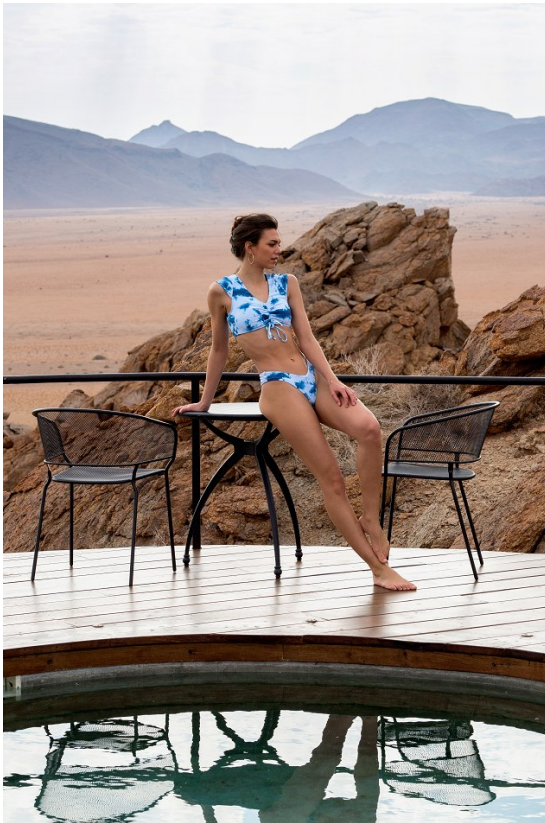

BOSS MODELS

JOHANNESBURG

YANA HAENISCH

Height: 174cm Bust: 77cm Waist: 61cm Hips: 95cm Shoe: 6 UK Hair: Dark Brown Eyes: Hazel