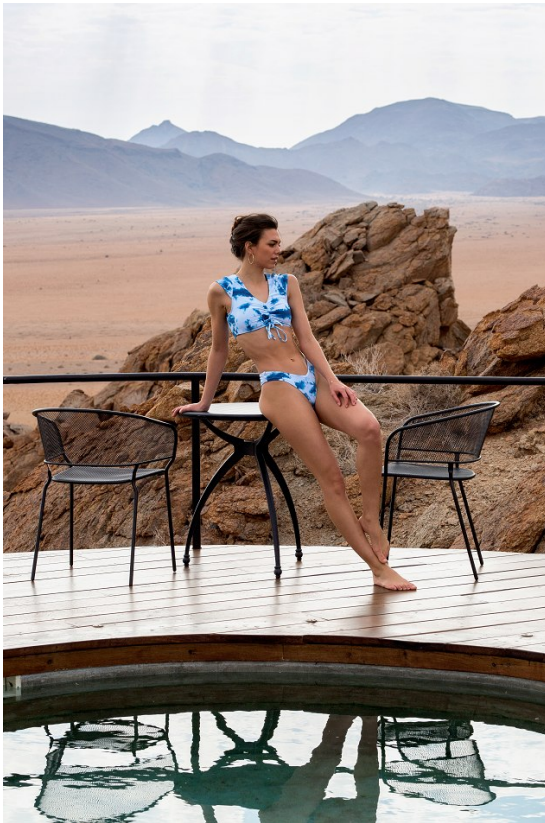

## YANA HAENISCH

Height: 174cm Bust: 77cm Waist: 61cm Hips: 95cm Shoe: 6 UK Hair: Dark Brown Eyes: Hazel

# BOSS MODELS

JOHANNESBURG

# BOSS MODELS

JOHANNESBURG

YANA HAENISCH

Height: 174cm Bust: 77cm Waist: 61cm Hips: 95cm Shoe: 6 UK Hair: Dark Brown Eyes: Hazel