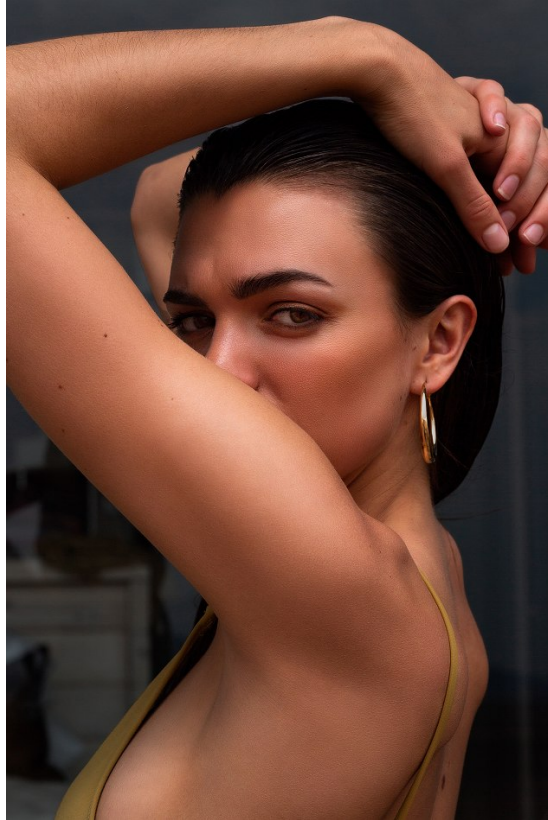

BOSS MODELS

JOHANNESBURG

YANA HAENISCH

Height: 174cm Bust: 77cm Waist: 61cm Hips: 95cm Shoe: 6 UK Hair: Dark Brown Eyes: Hazel