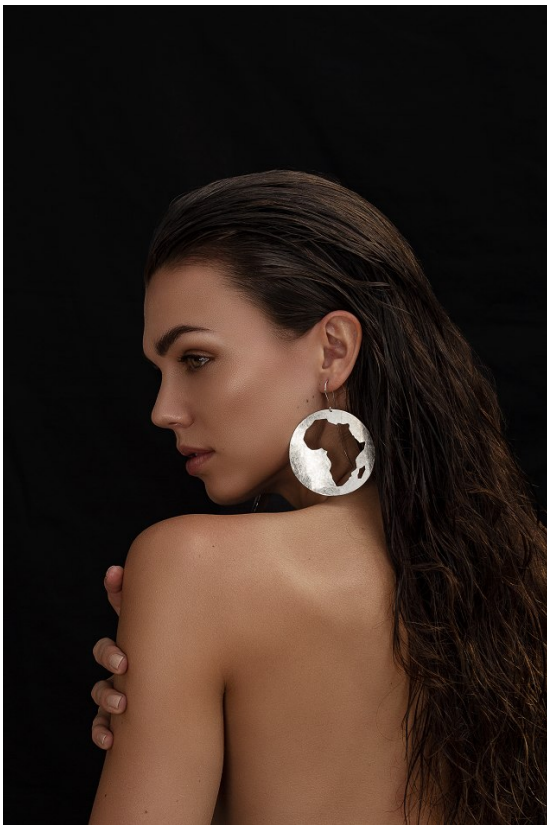

BOSS MODELS

JOHANNESBURG

YANA HAENISCH

Height: 174cm Bust: 77cm Waist: 61cm Hips: 95cm Shoe: 6 UK Hair: Dark Brown Eyes: Hazel