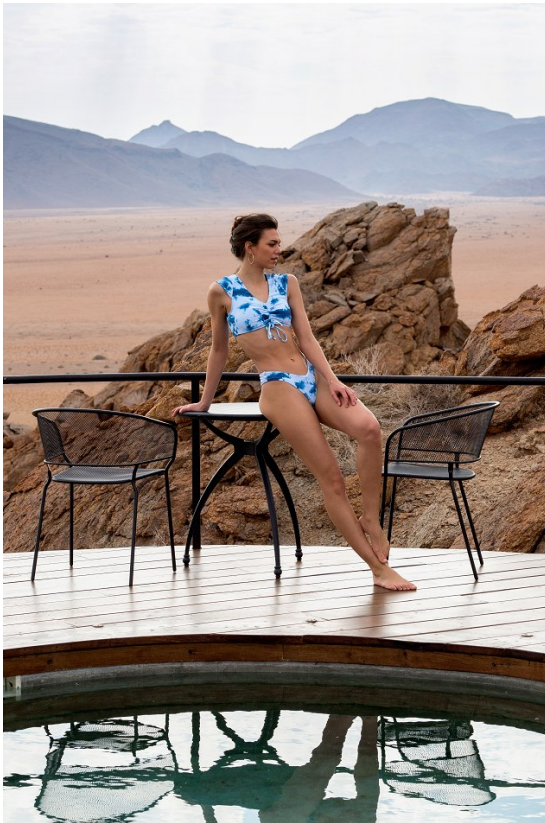

BOSS MODELS

JOHANNESBURG

YANA HAENISCH

Height: 174cm Bust: 77cm Waist: 61cm Hips: 95cm Shoe: 6 UK Hair: Dark Brown Eyes: Hazel

BOSS MODELS

JOHANNESBURG

YANA HAENISCH

Height: 174cm Bust: 77cm Waist: 61cm Hips: 95cm Shoe: 6 UK Hair: Dark Brown Eyes: Hazel

BOSS MODELS

JOHANNESBURG

SUMMER DREAMING

Artells

YANA HAENISCH

Height: 174cm Bust: 77cm Waist: 61cm Hips: 95cm Shoe: 6 UK Hair: Dark Brown Eyes: Hazel

BOSS MODELS

JOHANNESBURG

YANA HAENISCH

Height: 174cm Bust: 77cm Waist: 61cm Hips: 95cm Shoe: 6 UK Hair: Dark Brown Eyes: Hazel

BOSS MODELS

JOHANNESBURG

YANA HAENISCH

Height: 174cm Bust: 77cm Waist: 61cm Hips: 95cm Shoe: 6 UK Hair: Dark Brown Eyes: Hazel