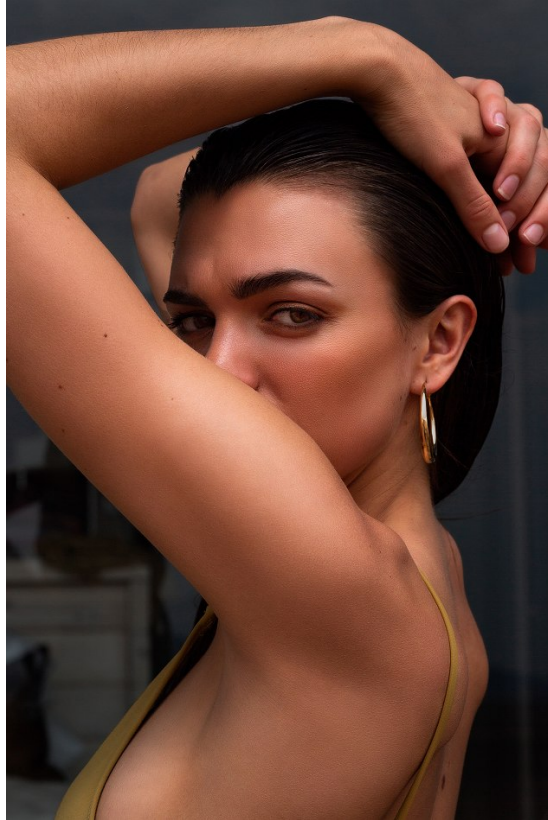

BOSS MODELS

JOHANNESBURG

YANA HAENISCH

Height: 174cm Bust: 77cm Waist: 61cm Hips: 95cm Shoe: 6 UK Hair: Dark Brown Eyes: Hazel

BOSS MODELS

JOHANNESBURG

YANA HAENISCH

Height: 174cm Bust: 77cm Waist: 61cm Hips: 95cm Shoe: 6 UK Hair: Dark Brown Eyes: Hazel

BOSS MODELS

JOHANNESBURG

SUMMER DREAMING

Artells

YANA HAENISCH

Height: 174cm Bust: 77cm Waist: 61cm Hips: 95cm Shoe: 6 UK Hair: Dark Brown Eyes: Hazel

BOSS MODELS

JOHANNESBURG

YANA HAENISCH

Height: 174cm Bust: 77cm Waist: 61cm Hips: 95cm Shoe: 6 UK Hair: Dark Brown Eyes: Hazel

BOSS MODELS

JOHANNESBURG

YANA HAENISCH

Height: 174cm Bust: 77cm Waist: 61cm Hips: 95cm Shoe: 6 UK Hair: Dark Brown Eyes: Hazel