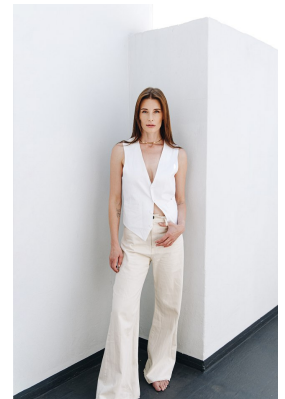

# BOSS MODELS

JOHANNESBURG

## CHANTALLE SENEKAL

Height: 177cm Bust: 89cm Waist: 65cm Hips: 92cm Shoe: 7 UK Hair: Light Brown Eyes: Green