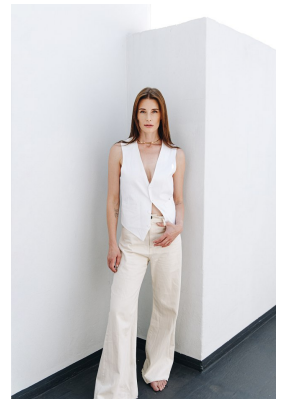

BOSS MODELS

JOHANNESBURG

CHANTALLE SENEKAL

Height: 177cm Bust: 89cm Waist: 65cm Hips: 92cm Shoe: 7 UK Hair: Light Brown Eyes: Green

BOSS MODELS

JOHANNESBURG

CHANTALLE SENEKAL

Height: 177cm Bust: 89cm Waist: 65cm Hips: 92cm Shoe: 7 UK Hair: Light Brown Eyes: Green