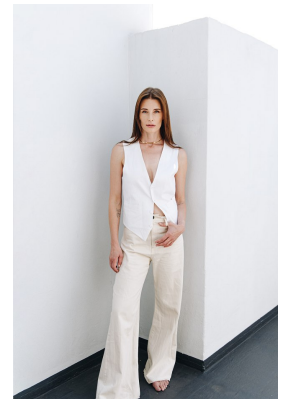

BOSS MODELS

JOHANNESBURG

CHANTALLE SENEKAL

Height: 177cm Bust: 89cm Waist: 65cm Hips: 92cm Shoe: 7 UK Hair: Light Brown Eyes: Green

BOSS MODELS

JOHANNESBURG

CHANTALLE SENEKAL

Height: 177cm Bust: 89cm Waist: 65cm Hips: 92cm Shoe: 7 UK Hair: Light Brown Eyes: Green