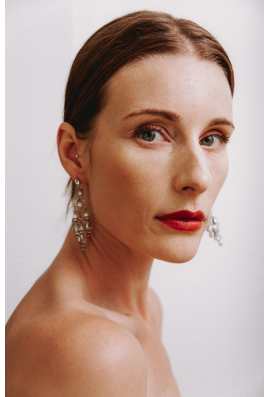

BOSS MODELS

JOHANNESBURG

CHANTALLE SENEKAL

Height: 177cm Bust: 89cm Waist: 65cm Hips: 92cm Shoe: 7 UK Hair: Light Brown Eyes: Green

BOSS MODELS

JOHANNESBURG

CHANTALLE SENEKAL

Height: 177cm Bust: 89cm Waist: 65cm Hips: 92cm Shoe: 7 UK Hair: Light Brown Eyes: Green