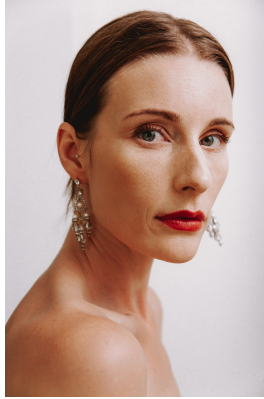

# BOSS MODELS

JOHANNESBURG

## CHANTALLE SENEKAL

Height: 177cm Bust: 89cm Waist: 65cm Hips: 92cm Shoe: 7 UK Hair: Light Brown Eyes: Green