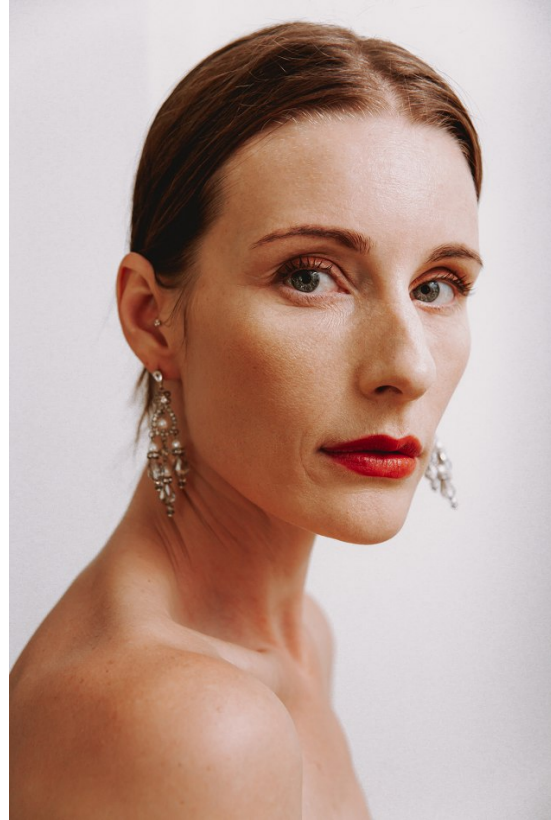

BOSS MODELS

JOHANNESBURG

CHANTALLE SENEKAL

Height: 177cm Bust: 89cm Waist: 65cm Hips: 92cm Shoe: 7 UK Hair: Light Brown Eyes: Green