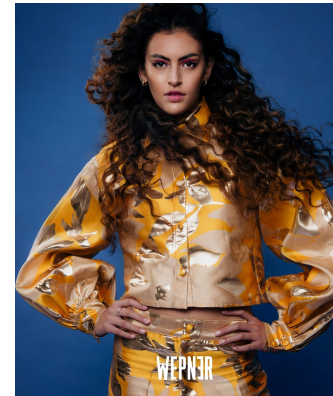

BOSS MODELS

JOHANNESBURG

NADYA NOBREGA

Height: 175cm Bust: 81cm Waist: 64cm Hips: 89cm Shoe: 6 UK Hair: Brown Eyes: Brown

BOSS MODELS

JOHANNESBURG

NADYA NOBREGA

Height: 175cm Bust: 81cm Waist: 64cm Hips: 89cm Shoe: 6 UK Hair: Brown Eyes: Brown

BOSS MODELS

JOHANNESBURG

NADYA NOBREGA

Height: 175cm Bust: 81cm Waist: 64cm Hips: 89cm Shoe: 6 UK Hair: Brown Eyes: Brown