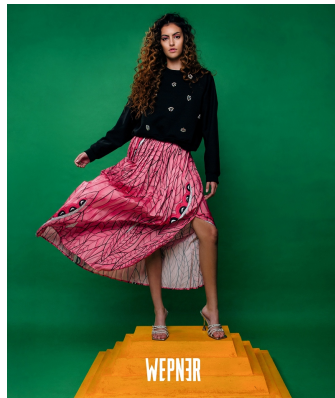

BOSS MODELS

JOHANNESBURG

NADYA NOBREGA

Height: 175cm Bust: 81cm Waist: 64cm Hips: 89cm Shoe: 6 UK Hair: Brown Eyes: Brown

BOSS MODELS

JOHANNESBURG

NADYA NOBREGA

Height: 175cm Bust: 81cm Waist: 64cm Hips: 89cm Shoe: 6 UK Hair: Brown Eyes: Brown

BOSS MODELS

JOHANNESBURG

NADYA NOBREGA

Height: 175cm Bust: 81cm Waist: 64cm Hips: 89cm Shoe: 6 UK Hair: Brown Eyes: Brown