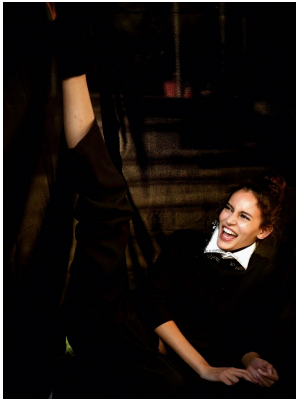

BOSS MODELS

JOHANNESBURG

NADYA NOBREGA

Height: 175cm Bust: 81cm Waist: 64cm Hips: 89cm Shoe: 6 UK Hair: Brown Eyes: Brown

BOSS MODELS

JOHANNESBURG

NADYA NOBREGA

Height: 175cm Bust: 81cm Waist: 64cm Hips: 89cm Shoe: 6 UK Hair: Brown Eyes: Brown

BOSS MODELS

JOHANNESBURG

NADYA NOBREGA

Height: 175cm Bust: 81cm Waist: 64cm Hips: 89cm Shoe: 6 UK Hair: Brown Eyes: Brown