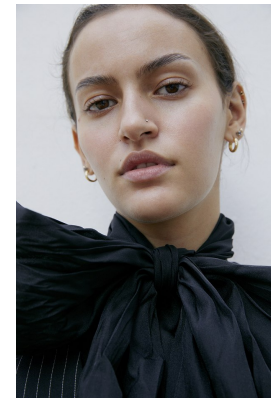

BOSS MODELS

JOHANNESBURG

NADYA NOBREGA

Height: 175cm Bust: 81cm Waist: 64cm Hips: 89cm Shoe: 6 UK Hair: Brown Eyes: Brown

BOSS MODELS

JOHANNESBURG

NADYA NOBREGA

Height: 175cm Bust: 81cm Waist: 64cm Hips: 89cm Shoe: 6 UK Hair: Brown Eyes: Brown

BOSS MODELS

JOHANNESBURG

NADYA NOBREGA

Height: 175cm Bust: 81cm Waist: 64cm Hips: 89cm Shoe: 6 UK Hair: Brown Eyes: Brown