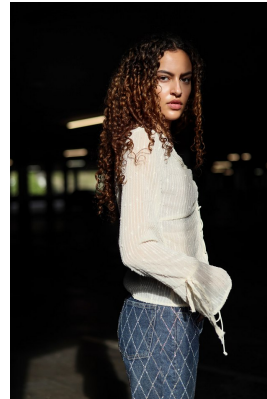

BOSS MODELS

JOHANNESBURG

NADYA NOBREGA

Height: 175cm Bust: 84cm Waist: 67cm Hips: 91cm Shoe: 6 UK Hair: Brown Eyes: Brown