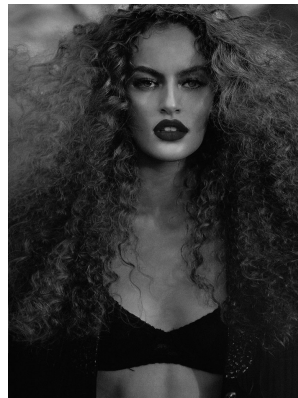

BOSS MODELS

JOHANNESBURG

NADYA NOBREGA

Height: 175cm Bust: 81cm Waist: 64cm Hips: 89cm Shoe: 6 UK Hair: Brown Eyes: Brown

BOSS MODELS

JOHANNESBURG

NADYA NOBREGA

Height: 175cm Bust: 81cm Waist: 64cm Hips: 89cm Shoe: 6 UK Hair: Brown Eyes: Brown

BOSS MODELS

JOHANNESBURG

NADYA NOBREGA

Height: 175cm Bust: 81cm Waist: 64cm Hips: 89cm Shoe: 6 UK Hair: Brown Eyes: Brown