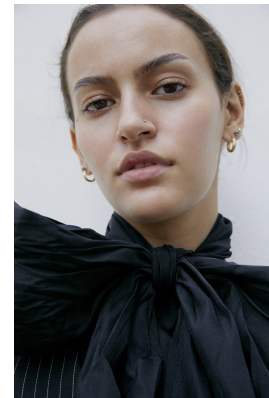

# BOSS MODELS

JOHANNESBURG

NADYA NOBREGA

Height: 175cm Bust: 84cm Waist: 67cm Hips: 91cm Shoe: 6 UK Hair: Brown Eyes: Brown