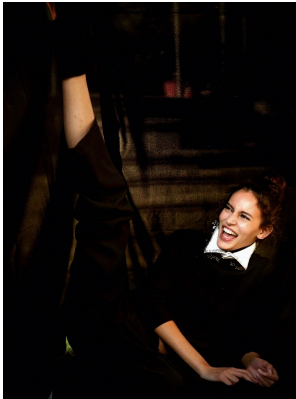

BOSS MODELS

JOHANNESBURG

NADYA NOBREGA

Height: 175cm Bust: 84cm Waist: 67cm Hips: 91cm Shoe: 6 UK Hair: Brown Eyes: Brown