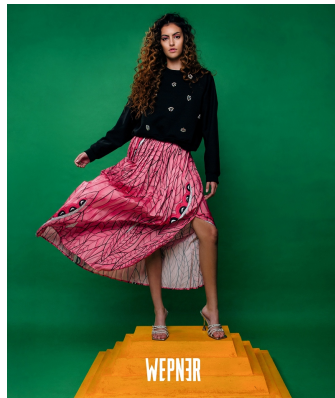

# BOSS MODELS

JOHANNESBURG

NADYA NOBREGA

Height: 175cm Bust: 84cm Waist: 67cm Hips: 91cm Shoe: 6 UK Hair: Brown Eyes: Brown