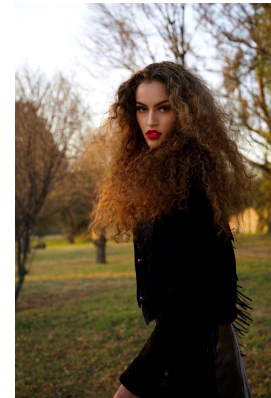

BOSS MODELS

JOHANNESBURG

NADYA NOBREGA

Height: 175cm Bust: 81cm Waist: 64cm Hips: 89cm Shoe: 6 UK Hair: Brown Eyes: Brown

BOSS MODELS

JOHANNESBURG

NADYA NOBREGA

Height: 175cm Bust: 81cm Waist: 64cm Hips: 89cm Shoe: 6 UK Hair: Brown Eyes: Brown

BOSS MODELS

JOHANNESBURG

NADYA NOBREGA

Height: 175cm Bust: 81cm Waist: 64cm Hips: 89cm Shoe: 6 UK Hair: Brown Eyes: Brown