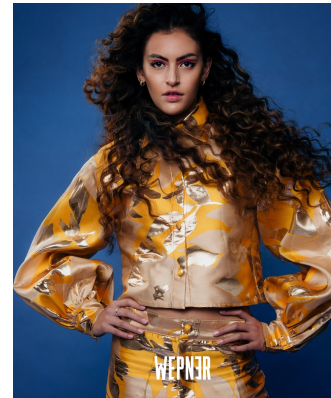

# BOSS MODELS

JOHANNESBURG

NADYA NOBREGA

Height: 175cm Bust: 84cm Waist: 67cm Hips: 91cm Shoe: 6 UK Hair: Brown Eyes: Brown