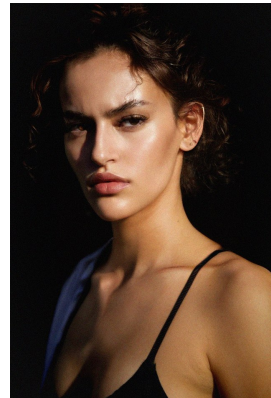

BOSS MODELS

JOHANNESBURG

NADYA NOBREGA

Height: 175cm Bust: 84cm Waist: 67cm Hips: 91cm Shoe: 6 UK Hair: Brown Eyes: Brown