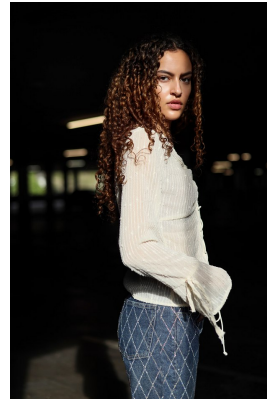

BOSS MODELS

JOHANNESBURG

NADYA NOBREGA

Height: 175cm Bust: 81cm Waist: 64cm Hips: 89cm Shoe: 6 UK Hair: Brown Eyes: Brown

BOSS MODELS

JOHANNESBURG

NADYA NOBREGA

Height: 175cm Bust: 81cm Waist: 64cm Hips: 89cm Shoe: 6 UK Hair: Brown Eyes: Brown

BOSS MODELS

JOHANNESBURG

NADYA NOBREGA

Height: 175cm Bust: 81cm Waist: 64cm Hips: 89cm Shoe: 6 UK Hair: Brown Eyes: Brown