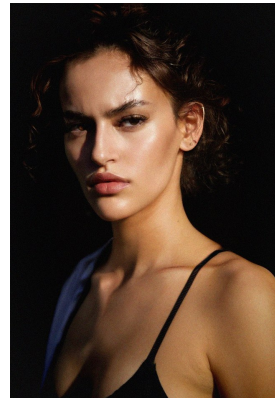

BOSS MODELS

JOHANNESBURG

NADYA NOBREGA

Height: 175cm Bust: 81cm Waist: 64cm Hips: 89cm Shoe: 6 UK Hair: Brown Eyes: Brown

BOSS MODELS

JOHANNESBURG

NADYA NOBREGA

Height: 175cm Bust: 81cm Waist: 64cm Hips: 89cm Shoe: 6 UK Hair: Brown Eyes: Brown

BOSS MODELS

JOHANNESBURG

NADYA NOBREGA

Height: 175cm Bust: 81cm Waist: 64cm Hips: 89cm Shoe: 6 UK Hair: Brown Eyes: Brown