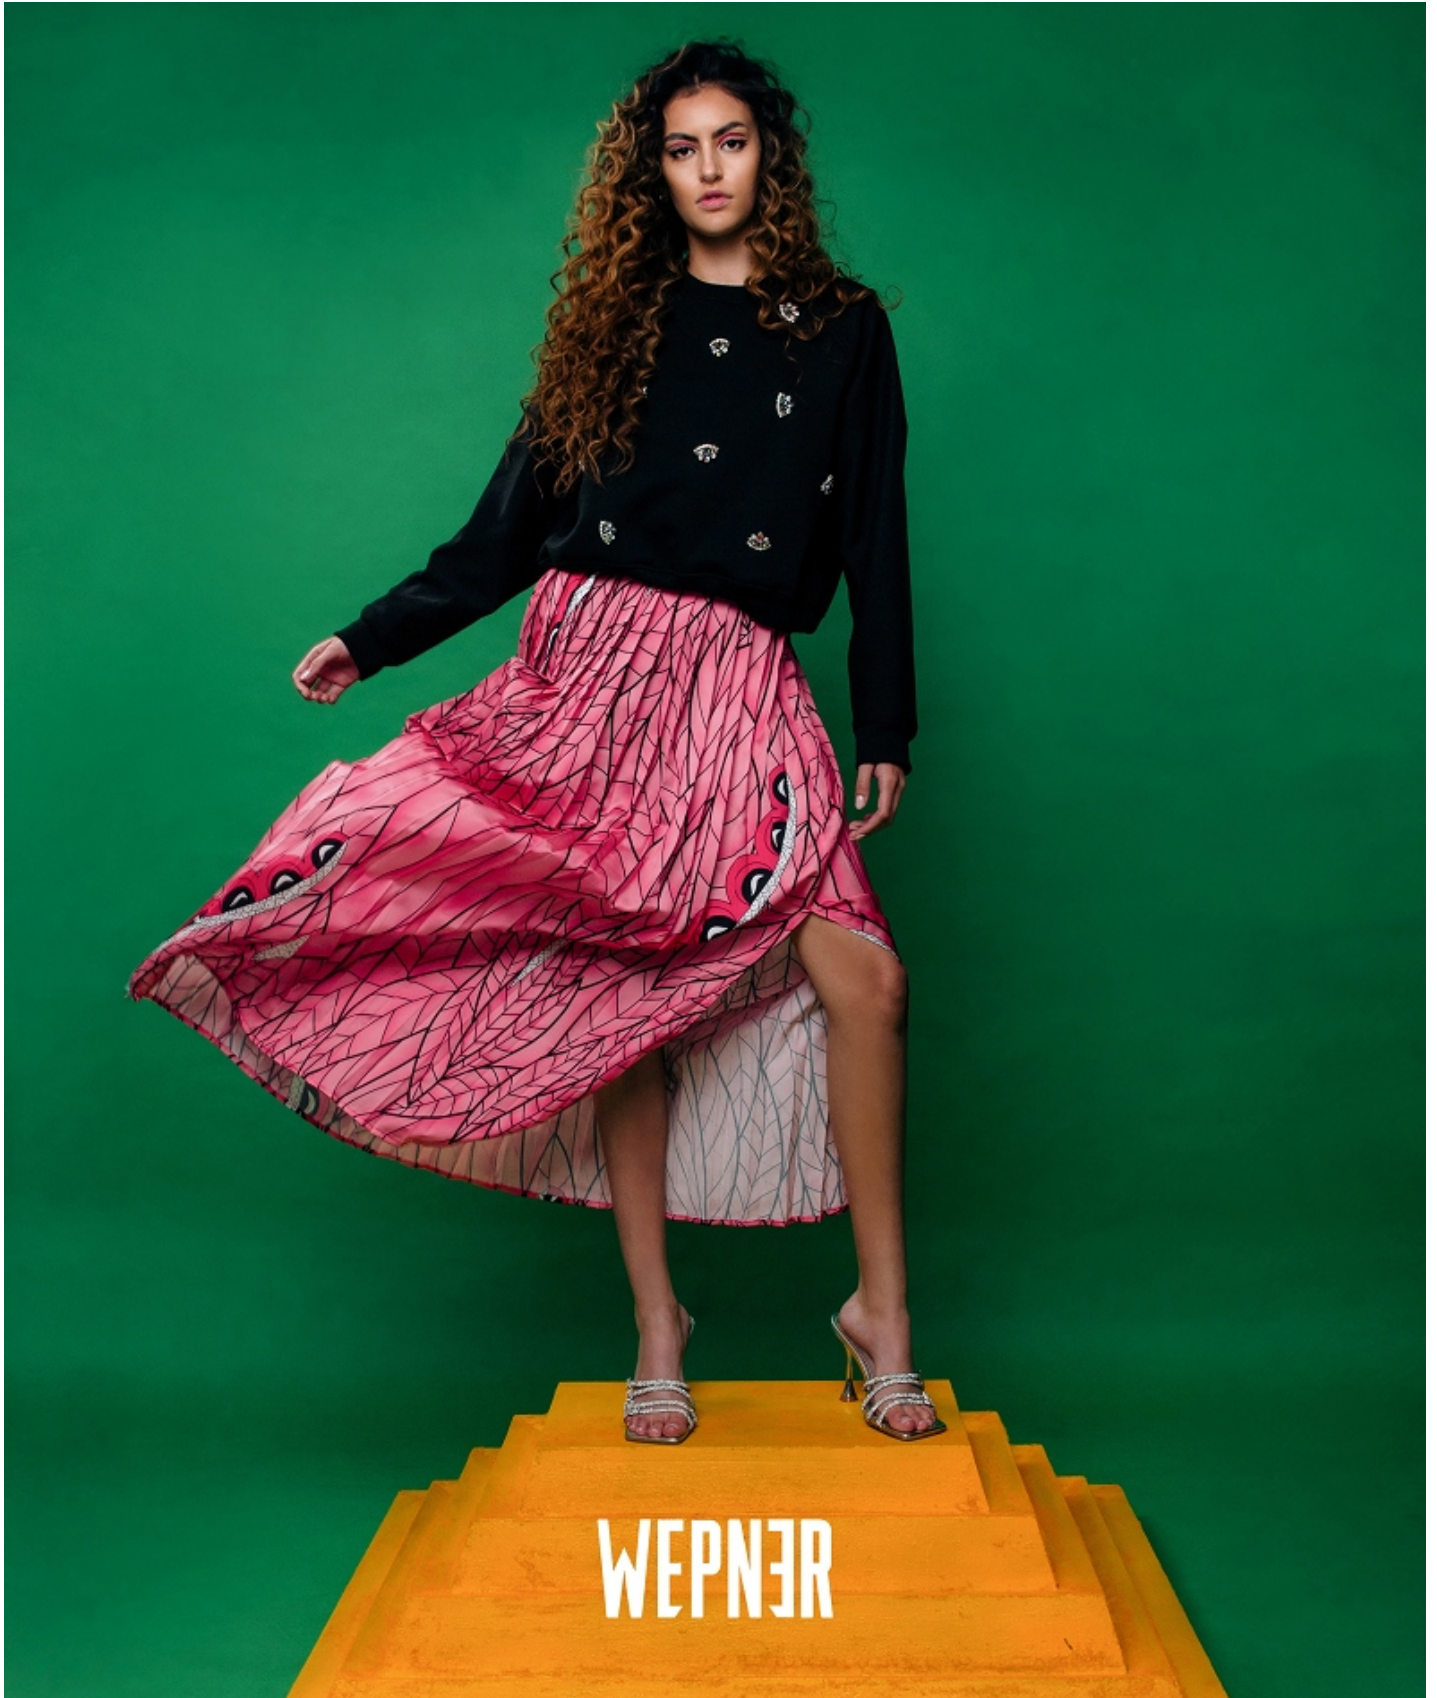

BOSS MODELS

JOHANNESBURG

NADYA NOBREGA

Height: 175cm Bust: 81cm Waist: 64cm Hips: 89cm Shoe: 6 UK Hair: Brown Eyes: Brown

BOSS MODELS

JOHANNESBURG

NADYA NOBREGA

Height: 175cm Bust: 81cm Waist: 64cm Hips: 89cm Shoe: 6 UK Hair: Brown Eyes: Brown