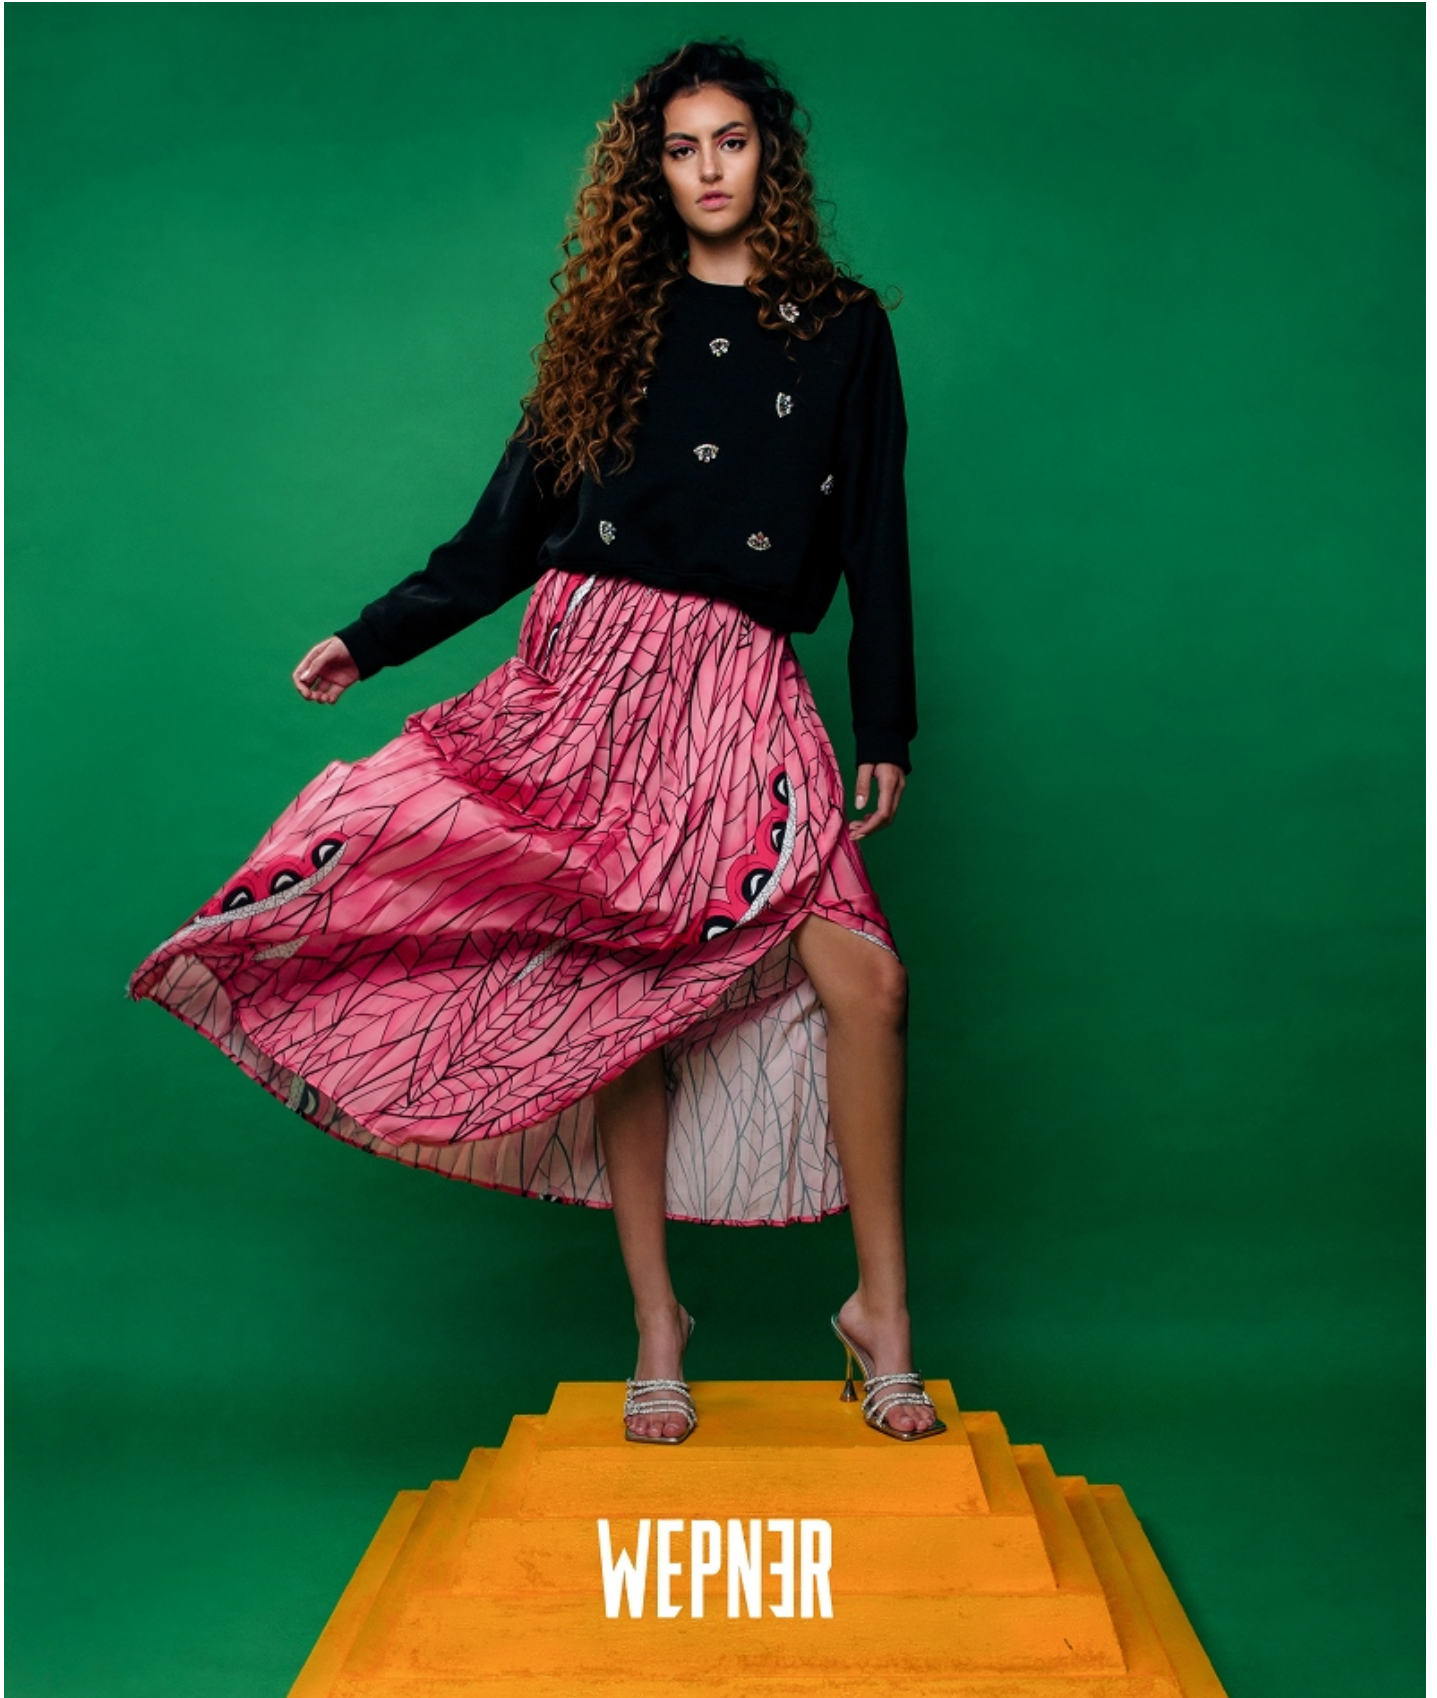

BOSS MODELS

JOHANNESBURG

NADYA NOBREGA

Height: 175cm Bust: 84cm Waist: 67cm Hips: 91cm Shoe: 6 UK Hair: Brown Eyes: Brown

BOSS MODELS

JOHANNESBURG

NADYA NOBREGA

Height: 175cm Bust: 84cm Waist: 67cm Hips: 91cm Shoe: 6 UK Hair: Brown Eyes: Brown