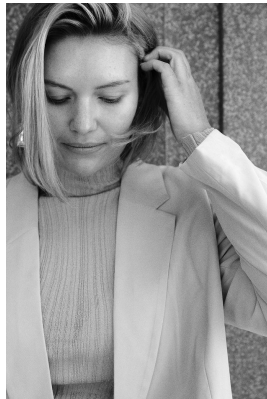

## ALEX MAC

Height: 180cm Bust: 99cm Waist: 79cm Hips: 107cm Shoe: 8 UK Hair: Blonde Eyes: Green