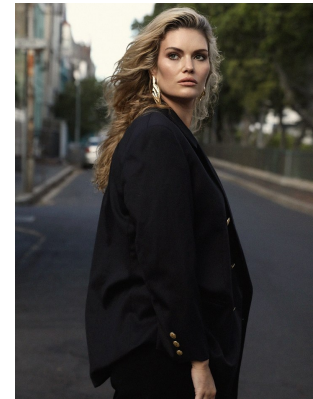

BOSS MODELS

JOHANNESBURG

ALEX MAC

Height: 180cm Bust: 99cm Waist: 79cm Hips: 107cm Shoe: 8 UK Hair: Blonde Eyes: Green

BOSS MODELS

JOHANNESBURG

ALEX MAC

Height: 180cm Bust: 99cm Waist: 79cm Hips: 107cm Shoe: 8 UK Hair: Blonde Eyes: Green