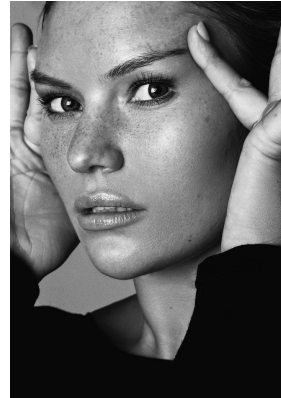

# BOSS MODELS

JOHANNESBURG

## ALEX MAC

Height: 180cm Bust: 99cm Waist: 79cm Hips: 107cm Shoe: 8 UK Hair: Blonde Eyes: Green