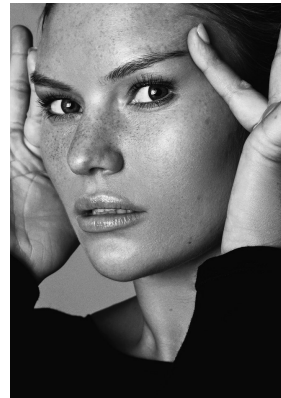

BOSS MODELS

JOHANNESBURG

ALEX MAC

Height: 180cm Bust: 99cm Waist: 79cm Hips: 107cm Shoe: 8 UK Hair: Blonde Eyes: Green

BOSS MODELS

JOHANNESBURG

ALEX MAC

Height: 180cm Bust: 99cm Waist: 79cm Hips: 107cm Shoe: 8 UK Hair: Blonde Eyes: Green