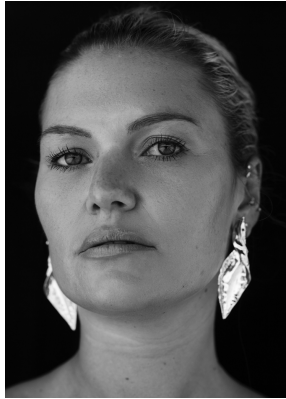

BOSS MODELS

JOHANNESBURG

ALEX MAC

Height: 180cm Bust: 99cm Waist: 79cm Hips: 107cm Shoe: 8 UK Hair: Blonde Eyes: Green

BOSS MODELS

JOHANNESBURG

ALEX MAC

Height: 180cm Bust: 99cm Waist: 79cm Hips: 107cm Shoe: 8 UK Hair: Blonde Eyes: Green