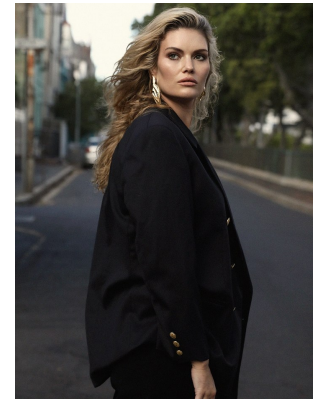

# BOSS MODELS

JOHANNESBURG

## ALEX MAC

Height: 180cm Bust: 99cm Waist: 79cm Hips: 107cm Shoe: 8 UK Hair: Blonde Eyes: Green