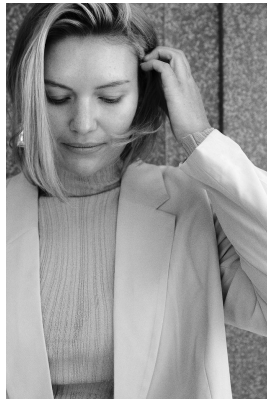

BOSS MODELS

JOHANNESBURG

ALEX MAC

Height: 180cm Bust: 99cm Waist: 79cm Hips: 107cm Shoe: 8 UK Hair: Blonde Eyes: Green

BOSS MODELS

JOHANNESBURG

ALEX MAC

Height: 180cm Bust: 99cm Waist: 79cm Hips: 107cm Shoe: 8 UK Hair: Blonde Eyes: Green