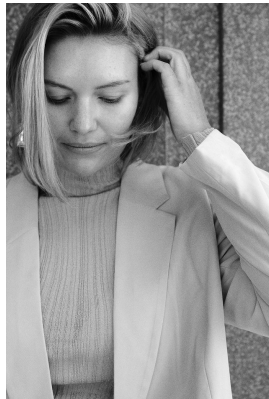

BOSS MODELS

JOHANNESBURG

ALEX MAC

Height: 180cm Bust: 99cm Waist: 79cm Hips: 107cm Shoe: 8 UK Hair: Blonde Eyes: Green

BOSS MODELS

JOHANNESBURG

ALEX MAC

Height: 180cm Bust: 99cm Waist: 79cm Hips: 107cm Shoe: 8 UK Hair: Blonde Eyes: Green