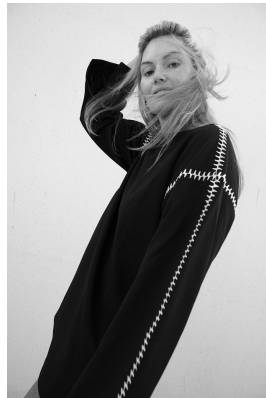

BOSS MODELS

JOHANNESBURG

ALEX MAC

Height: 180cm Bust: 99cm Waist: 79cm Hips: 107cm Shoe: 8 UK Hair: Blonde Eyes: Green

BOSS MODELS

JOHANNESBURG

ALEX MAC

Height: 180cm Bust: 99cm Waist: 79cm Hips: 107cm Shoe: 8 UK Hair: Blonde Eyes: Green