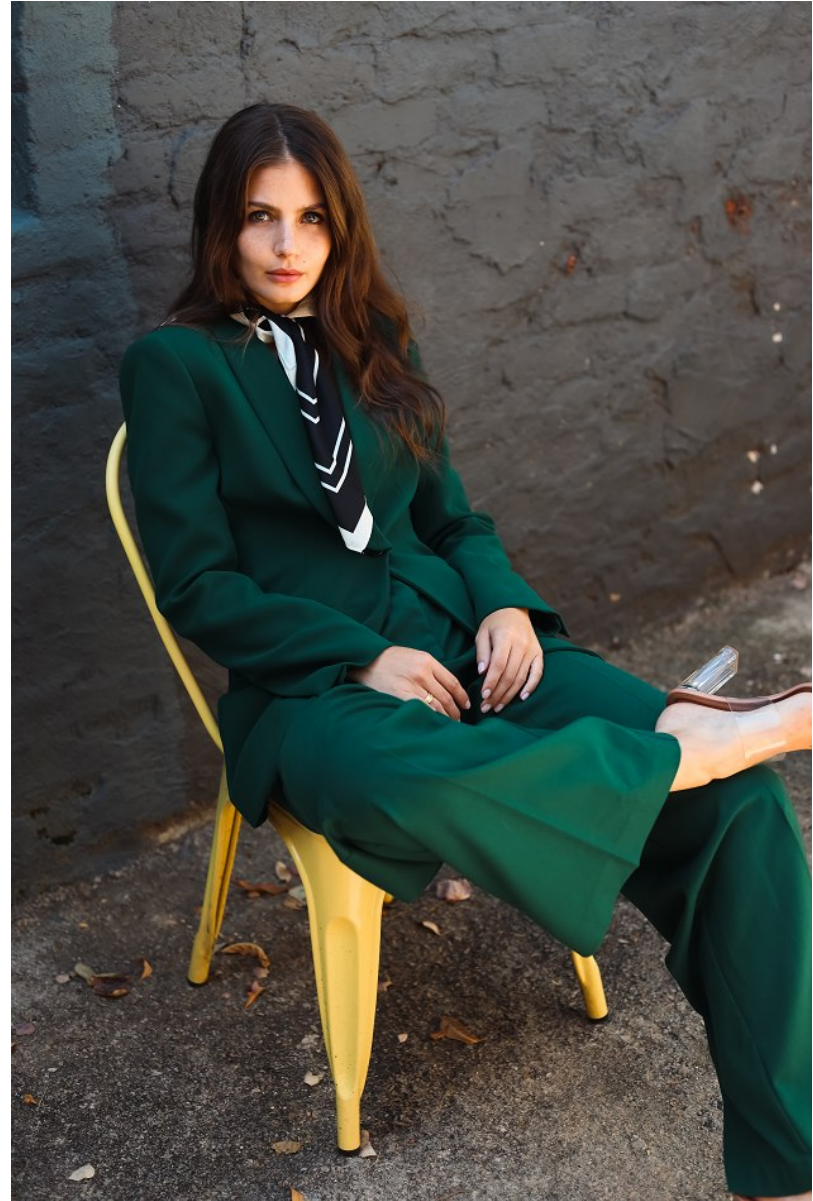

BOSS MODELS

JOHANNESBURG

CARMEN BARNARD

Height: 168cm Bust: 79cm Waist: 61cm Hips: 90cm Shoe: 5 UK Hair: Brunette Eyes: Blue/Green

BOSS MODELS

JOHANNESBURG

CARMEN BARNARD

Height: 168cm Bust: 79cm Waist: 61cm Hips: 90cm Shoe: 5 UK Hair: Brunette Eyes: Blue/Green