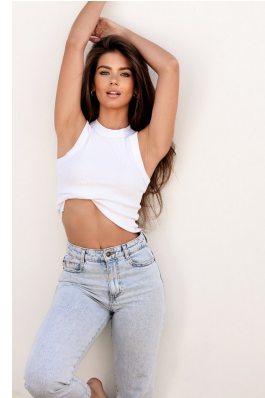

BOSS MODELS

JOHANNESBURG

CARMEN BARNARD

Height: 168cm Bust: 79cm Waist: 61cm Hips: 90cm Shoe: 5 UK Hair: Brunette Eyes: Blue/Green