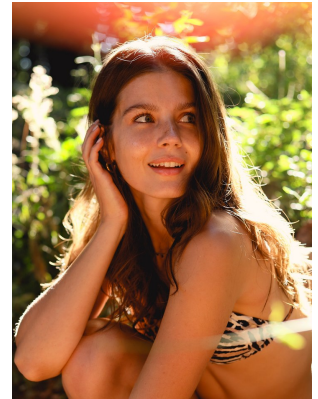

BOSS MODELS

JOHANNESBURG

CARMEN BARNARD

Height: 168cm Bust: 79cm Waist: 61cm Hips: 90cm Shoe: 5 UK Hair: Brunette Eyes: Blue/Green

BOSS MODELS

JOHANNESBURG

CARMEN BARNARD

Height: 168cm Bust: 79cm Waist: 61cm Hips: 90cm Shoe: 5 UK Hair: Brunette Eyes: Blue/Green

BOSS MODELS

JOHANNESBURG

CARMEN BARNARD

Height: 168cm Bust: 79cm Waist: 61cm Hips: 90cm Shoe: 5 UK Hair: Brunette Eyes: Blue/Green