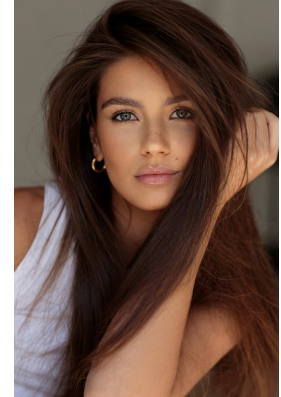

BOSS MODELS

JOHANNESBURG

CARMEN BARNARD

Height: 168cm Bust: 79cm Waist: 61cm Hips: 90cm Shoe: 5 UK Hair: Brunette Eyes: Blue/Green

BOSS MODELS

JOHANNESBURG

CARMEN BARNARD

Height: 168cm Bust: 79cm Waist: 61cm Hips: 90cm Shoe: 5 UK Hair: Brunette Eyes: Blue/Green

BOSS MODELS

JOHANNESBURG

CARMEN BARNARD

Height: 168cm Bust: 79cm Waist: 61cm Hips: 90cm Shoe: 5 UK Hair: Brunette Eyes: Blue/Green