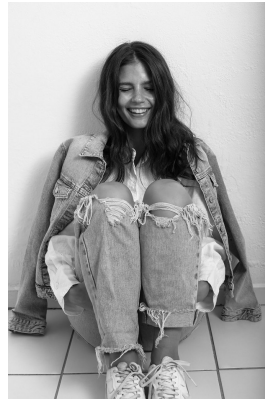

BOSS MODELS

JOHANNESBURG

CARMEN BARNARD

Height: 168cm Bust: 79cm Waist: 61cm Hips: 90cm Shoe: 5 UK Hair: Brunette Eyes: Blue/Green