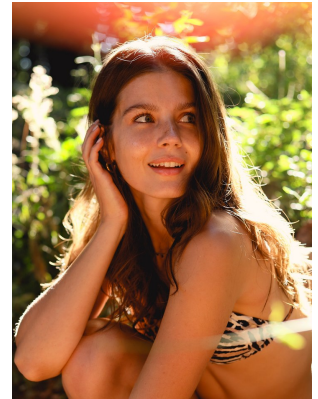

BOSS MODELS

JOHANNESBURG

CARMEN BARNARD

Height: 168cm Bust: 79cm Waist: 61cm Hips: 90cm Shoe: 5 UK Hair: Brunette Eyes: Blue/Green