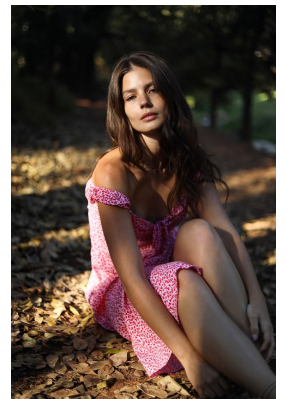

BOSS MODELS

JOHANNESBURG

CARMEN BARNARD

Height: 168cm Bust: 79cm Waist: 61cm Hips: 90cm Shoe: 5 UK Hair: Brunette Eyes: Blue/Green