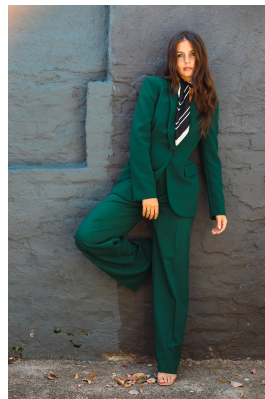

BOSS MODELS

JOHANNESBURG

CARMEN BARNARD

Height: 168cm Bust: 79cm Waist: 61cm Hips: 90cm Shoe: 5 UK Hair: Brunette Eyes: Blue/Green

BOSS MODELS

JOHANNESBURG

CARMEN BARNARD

Height: 168cm Bust: 79cm Waist: 61cm Hips: 90cm Shoe: 5 UK Hair: Brunette Eyes: Blue/Green

BOSS MODELS

JOHANNESBURG

CARMEN BARNARD

Height: 168cm Bust: 79cm Waist: 61cm Hips: 90cm Shoe: 5 UK Hair: Brunette Eyes: Blue/Green