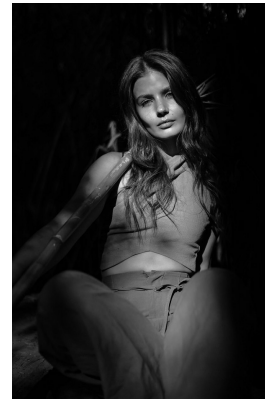

BOSS MODELS

JOHANNESBURG

CARMEN BARNARD

Height: 168cm Bust: 79cm Waist: 61cm Hips: 90cm Shoe: 5 UK Hair: Brunette Eyes: Blue/Green

BOSS MODELS

JOHANNESBURG

CARMEN BARNARD

Height: 168cm Bust: 79cm Waist: 61cm Hips: 90cm Shoe: 5 UK Hair: Brunette Eyes: Blue/Green

BOSS MODELS

JOHANNESBURG

CARMEN BARNARD

Height: 168cm Bust: 79cm Waist: 61cm Hips: 90cm Shoe: 5 UK Hair: Brunette Eyes: Blue/Green