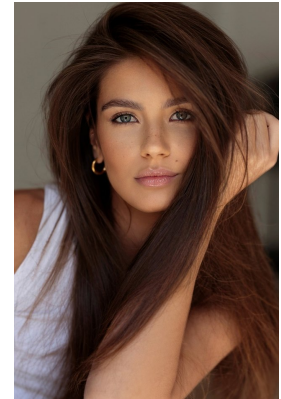

BOSS MODELS

JOHANNESBURG

CARMEN BARNARD

Height: 168cm Bust: 79cm Waist: 61cm Hips: 90cm Shoe: 5 UK Hair: Brunette Eyes: Blue/Green