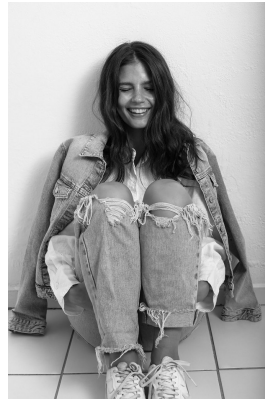

BOSS MODELS

JOHANNESBURG

CARMEN BARNARD

Height: 168cm Bust: 79cm Waist: 61cm Hips: 90cm Shoe: 5 UK Hair: Brunette Eyes: Blue/Green

BOSS MODELS

JOHANNESBURG

CARMEN BARNARD

Height: 168cm Bust: 79cm Waist: 61cm Hips: 90cm Shoe: 5 UK Hair: Brunette Eyes: Blue/Green

BOSS MODELS

JOHANNESBURG

CARMEN BARNARD

Height: 168cm Bust: 79cm Waist: 61cm Hips: 90cm Shoe: 5 UK Hair: Brunette Eyes: Blue/Green