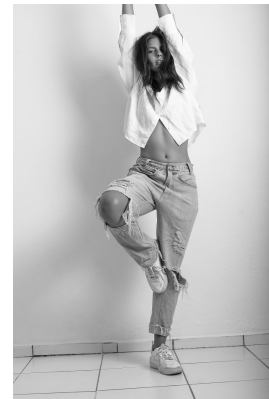

## CARMEN BARNARD

Height: 168cm Bust: 79cm Waist: 61cm Hips: 90cm Shoe: 5 UK Hair: Brunette Eyes: Blue/Green