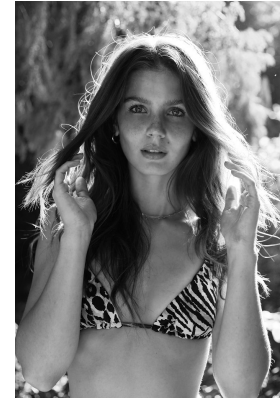

BOSS MODELS

JOHANNESBURG

CARMEN BARNARD

Height: 168cm Bust: 79cm Waist: 61cm Hips: 90cm Shoe: 5 UK Hair: Brunette Eyes: Blue/Green

BOSS MODELS

JOHANNESBURG

CARMEN BARNARD

Height: 168cm Bust: 79cm Waist: 61cm Hips: 90cm Shoe: 5 UK Hair: Brunette Eyes: Blue/Green

BOSS MODELS

JOHANNESBURG

CARMEN BARNARD

Height: 168cm Bust: 79cm Waist: 61cm Hips: 90cm Shoe: 5 UK Hair: Brunette Eyes: Blue/Green