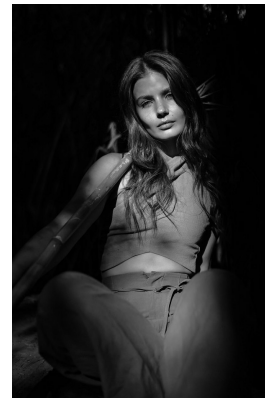

BOSS MODELS

JOHANNESBURG

CARMEN BARNARD

Height: 168cm Bust: 79cm Waist: 61cm Hips: 90cm Shoe: 5 UK Hair: Brunette Eyes: Blue/Green

BOSS MODELS

JOHANNESBURG

CARMEN BARNARD

Height: 168cm Bust: 79cm Waist: 61cm Hips: 90cm Shoe: 5 UK Hair: Brunette Eyes: Blue/Green

BOSS MODELS

JOHANNESBURG

CARMEN BARNARD

Height: 168cm Bust: 79cm Waist: 61cm Hips: 90cm Shoe: 5 UK Hair: Brunette Eyes: Blue/Green