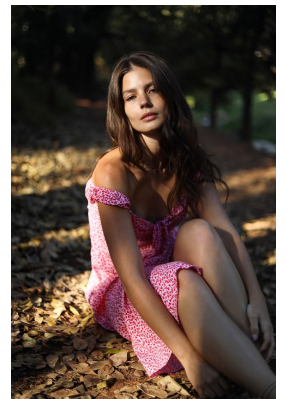

BOSS MODELS

JOHANNESBURG

CARMEN BARNARD

Height: 168cm Bust: 79cm Waist: 61cm Hips: 90cm Shoe: 5 UK Hair: Brunette Eyes: Blue/Green

BOSS MODELS

JOHANNESBURG

CARMEN BARNARD

Height: 168cm Bust: 79cm Waist: 61cm Hips: 90cm Shoe: 5 UK Hair: Brunette Eyes: Blue/Green

BOSS MODELS

JOHANNESBURG

CARMEN BARNARD

Height: 168cm Bust: 79cm Waist: 61cm Hips: 90cm Shoe: 5 UK Hair: Brunette Eyes: Blue/Green