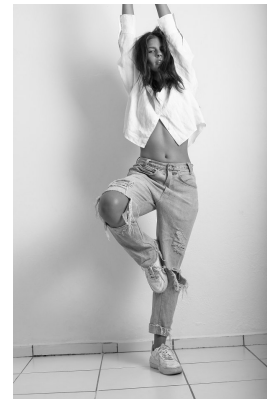

BOSS MODELS

JOHANNESBURG

CARMEN BARNARD

Height: 168cm Bust: 79cm Waist: 61cm Hips: 90cm Shoe: 5 UK Hair: Brunette Eyes: Blue/Green

BOSS MODELS

JOHANNESBURG

CARMEN BARNARD

Height: 168cm Bust: 79cm Waist: 61cm Hips: 90cm Shoe: 5 UK Hair: Brunette Eyes: Blue/Green

BOSS MODELS

JOHANNESBURG

CARMEN BARNARD

Height: 168cm Bust: 79cm Waist: 61cm Hips: 90cm Shoe: 5 UK Hair: Brunette Eyes: Blue/Green