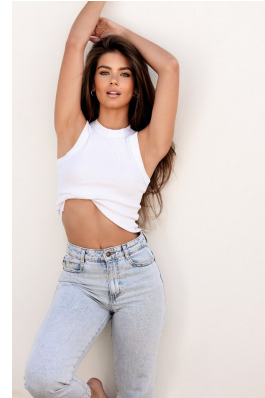

BOSS MODELS

JOHANNESBURG

CARMEN BARNARD

Height: 168cm Bust: 79cm Waist: 61cm Hips: 90cm Shoe: 5 UK Hair: Brunette Eyes: Blue/Green

BOSS MODELS

JOHANNESBURG

CARMEN BARNARD

Height: 168cm Bust: 79cm Waist: 61cm Hips: 90cm Shoe: 5 UK Hair: Brunette Eyes: Blue/Green

BOSS MODELS

JOHANNESBURG

CARMEN BARNARD

Height: 168cm Bust: 79cm Waist: 61cm Hips: 90cm Shoe: 5 UK Hair: Brunette Eyes: Blue/Green