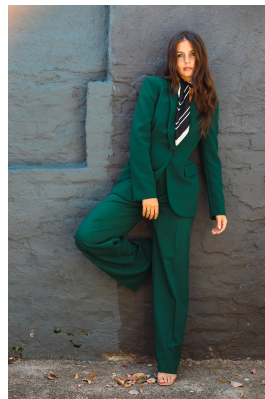

BOSS MODELS

JOHANNESBURG

CARMEN BARNARD

Height: 168cm Bust: 79cm Waist: 61cm Hips: 90cm Shoe: 5 UK Hair: Brunette Eyes: Blue/Green