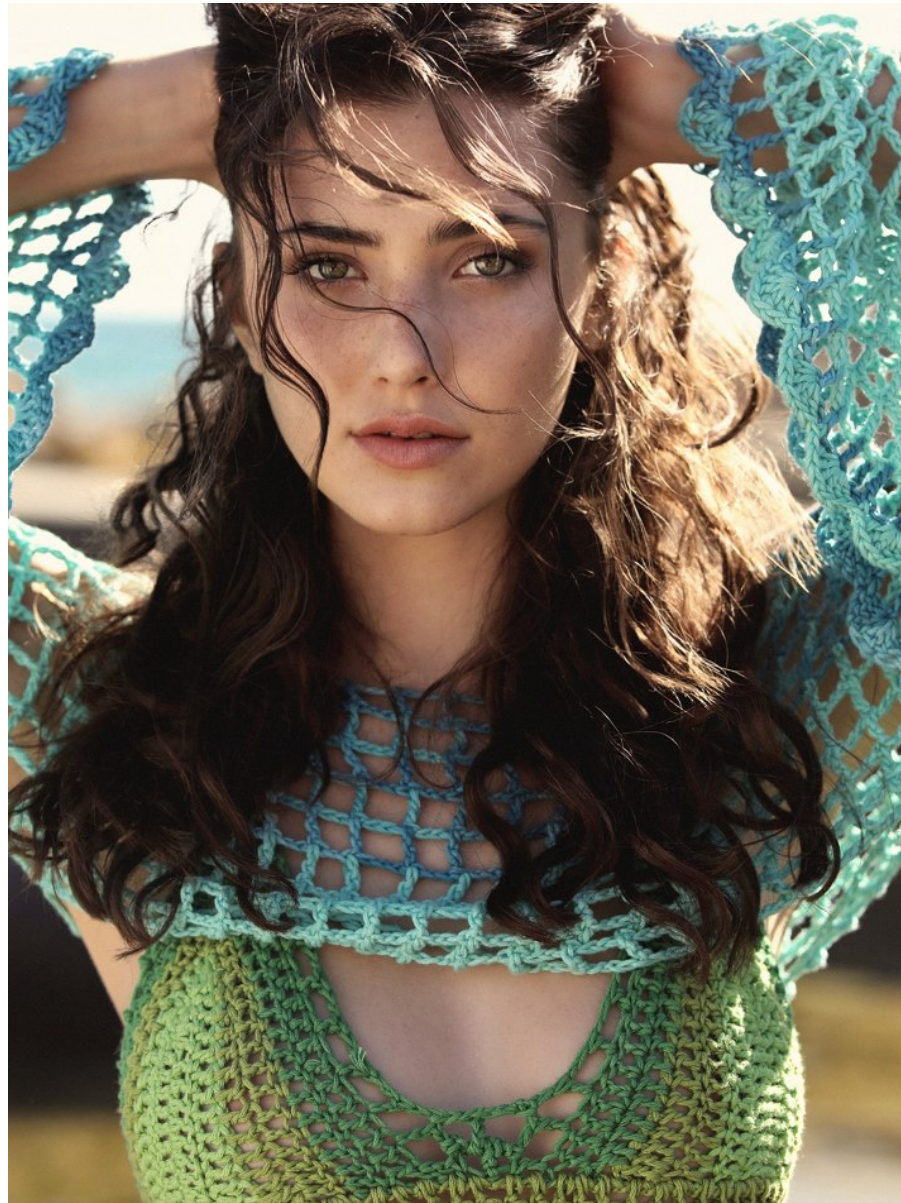

# BOSS MODELS

JOHANNESBURG

CHLOE LEONETTE

Height: 179cm Bust: 73cm Waist: 61cm Hips: 90cm Shoe: 7 UK Hair: Brown Eyes: Green