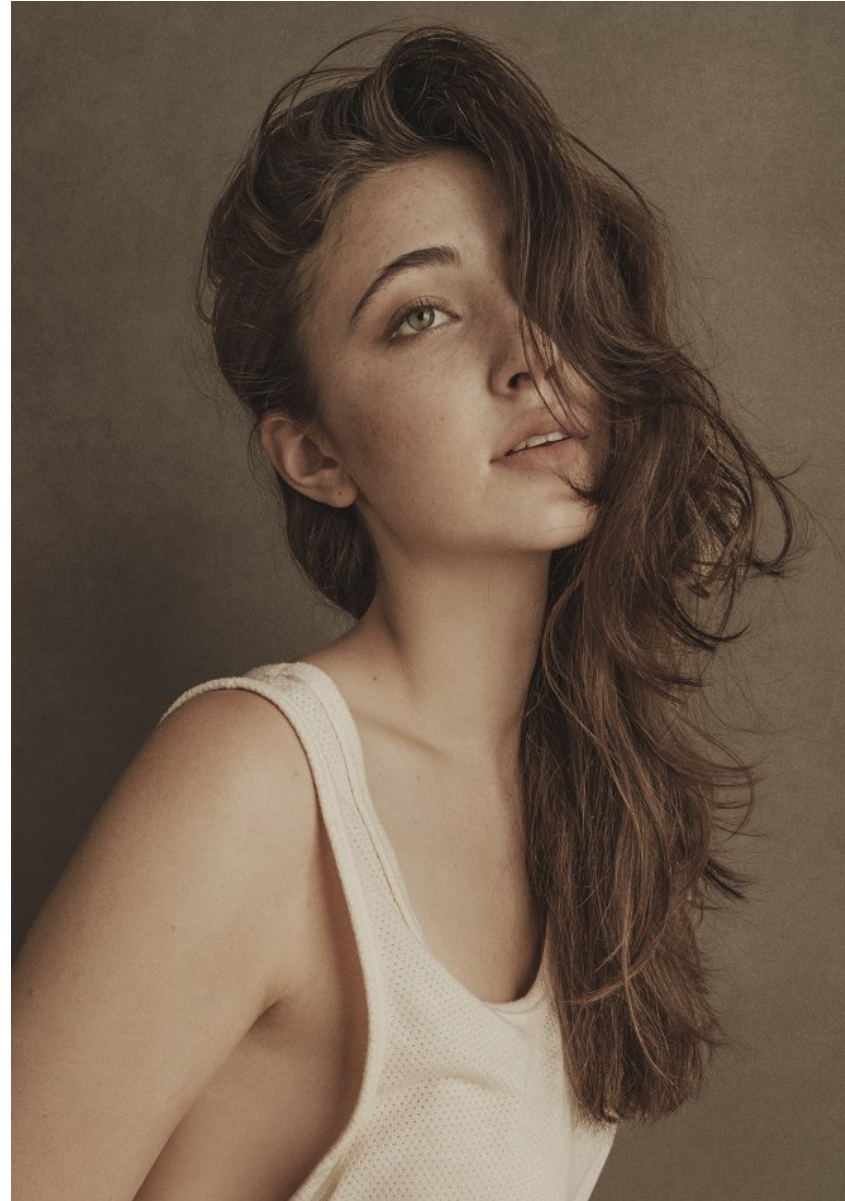

BOSS MODELS

JOHANNESBURG

CHLOE LEONETTE

Height: 179cm Bust: 73cm Waist: 61cm Hips: 90cm Shoe: 7 UK Hair: Brown Eyes: Green