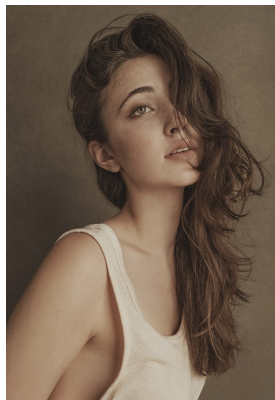

BOSS MODELS

JOHANNESBURG

CHLOE LEONETTE

Height: 179cm Bust: 73cm Waist: 61cm Hips: 90cm Shoe: 7 UK Hair: Brown Eyes: Green

BOSS MODELS

JOHANNESBURG

CHLOE LEONETTE

Height: 179cm Bust: 73cm Waist: 61cm Hips: 90cm Shoe: 7 UK Hair: Brown Eyes: Green

BOSS MODELS

JOHANNESBURG

CHLOE LEONETTE

Height: 179cm Bust: 73cm Waist: 61cm Hips: 90cm Shoe: 7 UK Hair: Brown Eyes: Green