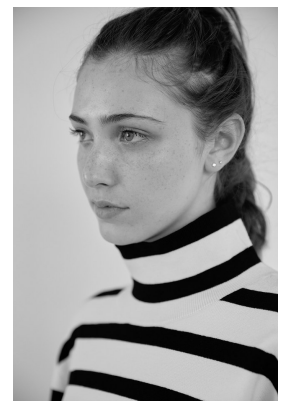

BOSS MODELS

JOHANNESBURG

CHLOE LEONETTE

Height: 179cm Bust: 73cm Waist: 61cm Hips: 90cm Shoe: 7 UK Hair: Brown Eyes: Green

BOSS MODELS

JOHANNESBURG

CHLOE LEONETTE

Height: 179cm Bust: 73cm Waist: 61cm Hips: 90cm Shoe: 7 UK Hair: Brown Eyes: Green

BOSS MODELS

JOHANNESBURG

CHLOE LEONETTE

Height: 179cm Bust: 73cm Waist: 61cm Hips: 90cm Shoe: 7 UK Hair: Brown Eyes: Green