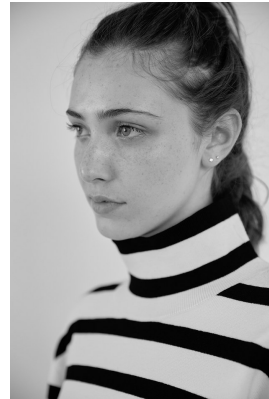

BOSS MODELS

JOHANNESBURG

CHLOE LEONETTE

Height: 179cm Bust: 73cm Waist: 61cm Hips: 90cm Shoe: 7 UK Hair: Brown Eyes: Green

BOSS MODELS

JOHANNESBURG

CHLOE LEONETTE

Height: 179cm Bust: 73cm Waist: 61cm Hips: 90cm Shoe: 7 UK Hair: Brown Eyes: Green

BOSS MODELS

JOHANNESBURG

CHLOE LEONETTE

Height: 179cm Bust: 73cm Waist: 61cm Hips: 90cm Shoe: 7 UK Hair: Brown Eyes: Green