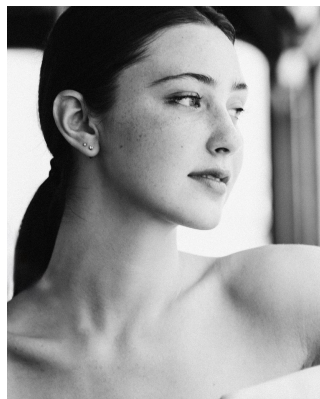

BOSS MODELS

JOHANNESBURG

CHLOE LEONETTE

Height: 179cm Bust: 73cm Waist: 61cm Hips: 90cm Shoe: 7 UK Hair: Brown Eyes: Green

BOSS MODELS

JOHANNESBURG

CHLOE LEONETTE

Height: 179cm Bust: 73cm Waist: 61cm Hips: 90cm Shoe: 7 UK Hair: Brown Eyes: Green

BOSS MODELS

JOHANNESBURG

CHLOE LEONETTE

Height: 179cm Bust: 73cm Waist: 61cm Hips: 90cm Shoe: 7 UK Hair: Brown Eyes: Green