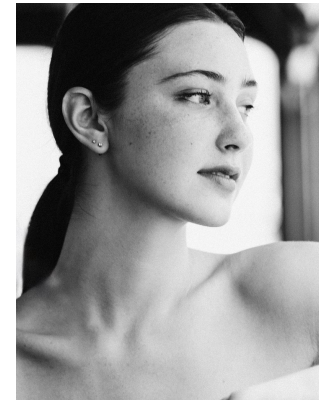

BOSS MODELS

JOHANNESBURG

CHLOE LEONETTE

Height: 179cm Bust: 73cm Waist: 61cm Hips: 90cm Shoe: 7 UK Hair: Brown Eyes: Green

BOSS MODELS

JOHANNESBURG

CHLOE LEONETTE

Height: 179cm Bust: 73cm Waist: 61cm Hips: 90cm Shoe: 7 UK Hair: Brown Eyes: Green