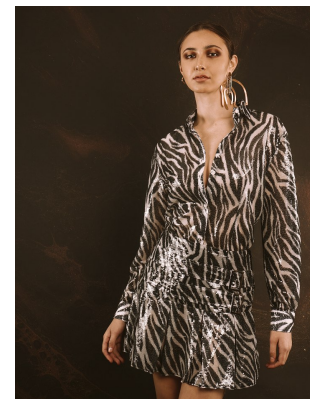

BOSS MODELS

JOHANNESBURG

CHLOE LEONETTE

Height: 179cm Bust: 73cm Waist: 61cm Hips: 90cm Shoe: 7 UK Hair: Brown Eyes: Green

BOSS MODELS

JOHANNESBURG

CHLOE LEONETTE

Height: 179cm Bust: 73cm Waist: 61cm Hips: 90cm Shoe: 7 UK Hair: Brown Eyes: Green

BOSS MODELS

JOHANNESBURG

CHLOE LEONETTE

Height: 179cm Bust: 73cm Waist: 61cm Hips: 90cm Shoe: 7 UK Hair: Brown Eyes: Green