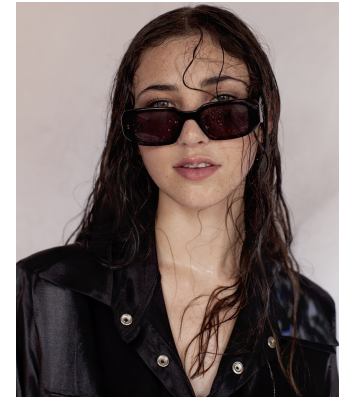

BOSS MODELS

JOHANNESBURG

CHLOE LEONETTE

Height: 179cm Bust: 73cm Waist: 61cm Hips: 90cm Shoe: 7 UK Hair: Brown Eyes: Green

BOSS MODELS

JOHANNESBURG

CHLOE LEONETTE

Height: 179cm Bust: 73cm Waist: 61cm Hips: 90cm Shoe: 7 UK Hair: Brown Eyes: Green

BOSS MODELS

JOHANNESBURG

CHLOE LEONETTE

Height: 179cm Bust: 73cm Waist: 61cm Hips: 90cm Shoe: 7 UK Hair: Brown Eyes: Green