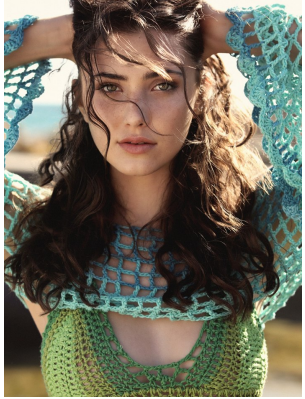

BOSS MODELS

JOHANNESBURG

CHLOE LEONETTE

Height: 179cm Bust: 73cm Waist: 61cm Hips: 90cm Shoe: 7 UK Hair: Brown Eyes: Green

BOSS MODELS

JOHANNESBURG

CHLOE LEONETTE

Height: 179cm Bust: 73cm Waist: 61cm Hips: 90cm Shoe: 7 UK Hair: Brown Eyes: Green

BOSS MODELS

JOHANNESBURG

CHLOE LEONETTE

Height: 179cm Bust: 73cm Waist: 61cm Hips: 90cm Shoe: 7 UK Hair: Brown Eyes: Green