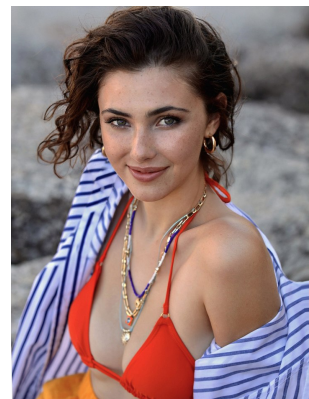

BOSS MODELS

JOHANNESBURG

CHLOE LEONETTE

Height: 179cm Bust: 73cm Waist: 61cm Hips: 90cm Shoe: 7 UK Hair: Brown Eyes: Green

BOSS MODELS

JOHANNESBURG

CHLOE LEONETTE

Height: 179cm Bust: 73cm Waist: 61cm Hips: 90cm Shoe: 7 UK Hair: Brown Eyes: Green

BOSS MODELS

JOHANNESBURG

CHLOE LEONETTE

Height: 179cm Bust: 73cm Waist: 61cm Hips: 90cm Shoe: 7 UK Hair: Brown Eyes: Green