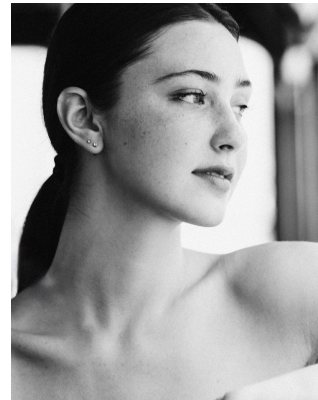

BOSS MODELS

JOHANNESBURG

CHLOE LEONETTE

Height: 179cm Bust: 79cm Waist: 59cm Hips: 88cm Shoe: 7 UK Hair: Brown Eyes: Green

BOSS MODELS

JOHANNESBURG

CHLOE LEONETTE

Height: 179cm Bust: 79cm Waist: 59cm Hips: 88cm Shoe: 7 UK Hair: Brown Eyes: Green