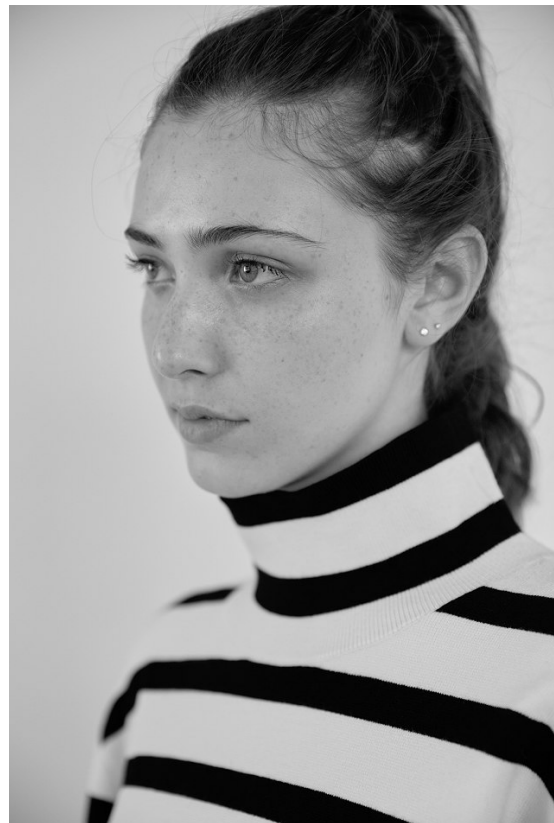

BOSS MODELS

JOHANNESBURG

CHLOE LEONETTE

Height: 179cm Bust: 79cm Waist: 59cm Hips: 88cm Shoe: 7 UK Hair: Brown Eyes: Green

BOSS MODELS

JOHANNESBURG

CHLOE LEONETTE

Height: 179cm Bust: 79cm Waist: 59cm Hips: 88cm Shoe: 7 UK Hair: Brown Eyes: Green