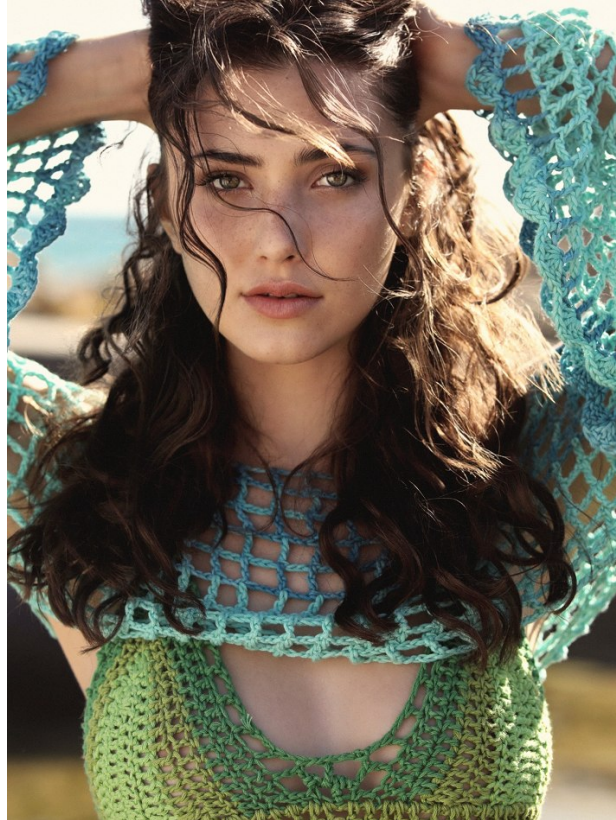

BOSS MODELS

JOHANNESBURG

CHLOE LEONETTE

Height: 179cm Bust: 73cm Waist: 61cm Hips: 90cm Shoe: 7 UK Hair: Brown Eyes: Green

BOSS MODELS

JOHANNESBURG

CHLOE LEONETTE

Height: 179cm Bust: 73cm Waist: 61cm Hips: 90cm Shoe: 7 UK Hair: Brown Eyes: Green