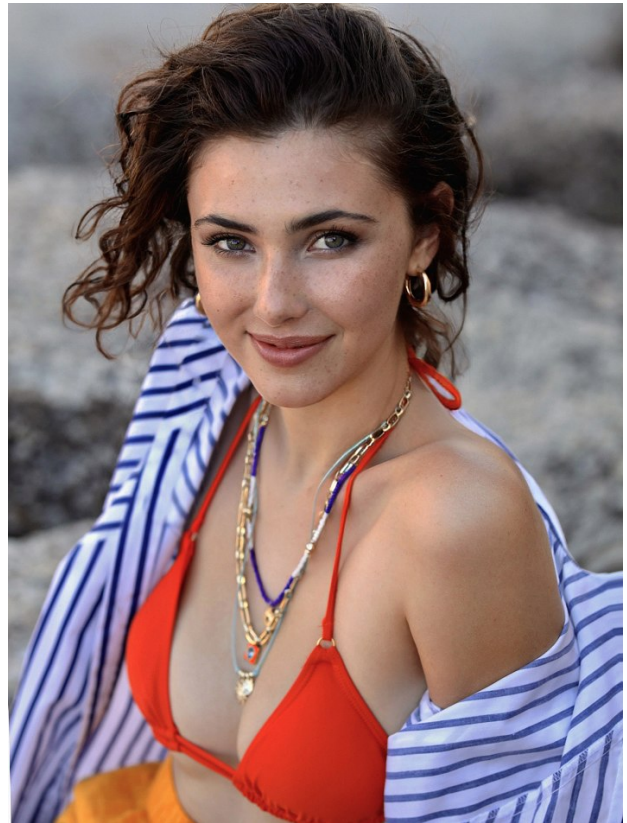

BOSS MODELS

JOHANNESBURG

CHLOE LEONETTE

Height: 179cm Bust: 73cm Waist: 61cm Hips: 90cm Shoe: 7 UK Hair: Brown Eyes: Green

BOSS MODELS

JOHANNESBURG

CHLOE LEONETTE

Height: 179cm Bust: 73cm Waist: 61cm Hips: 90cm Shoe: 7 UK Hair: Brown Eyes: Green