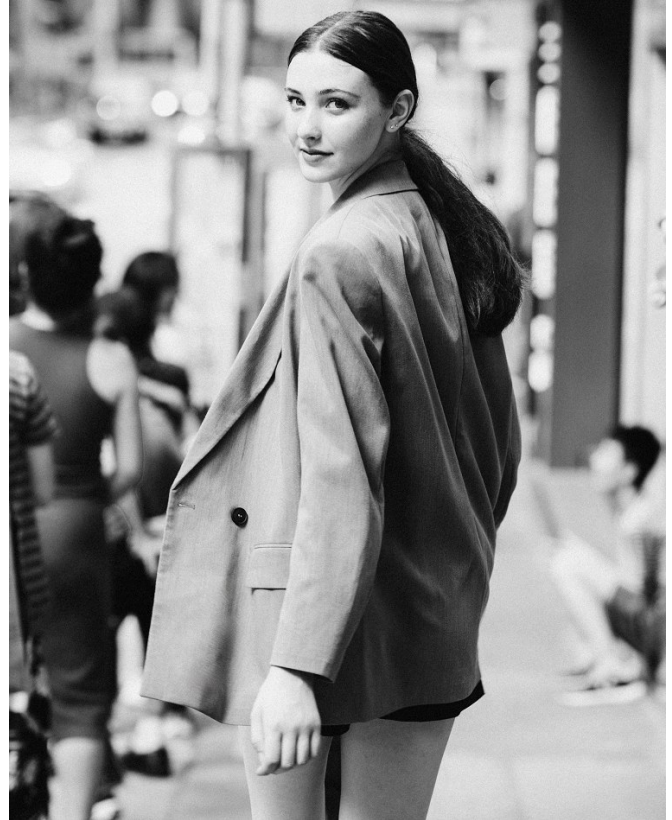

BOSS MODELS

JOHANNESBURG

CHLOE LEONETTE

Height: 179cm Bust: 79cm Waist: 59cm Hips: 88cm Shoe: 7 UK Hair: Brown Eyes: Green

BOSS MODELS

JOHANNESBURG

CHLOE LEONETTE

Height: 179cm Bust: 79cm Waist: 59cm Hips: 88cm Shoe: 7 UK Hair: Brown Eyes: Green