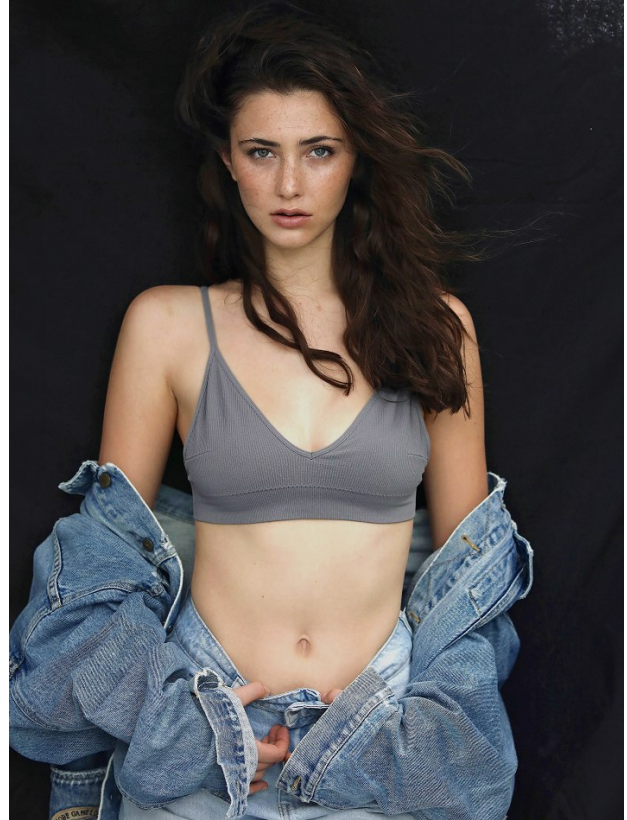

BOSS MODELS

JOHANNESBURG

CHLOE LEONETTE

Height: 179cm Bust: 73cm Waist: 61cm Hips: 90cm Shoe: 7 UK Hair: Brown Eyes: Green