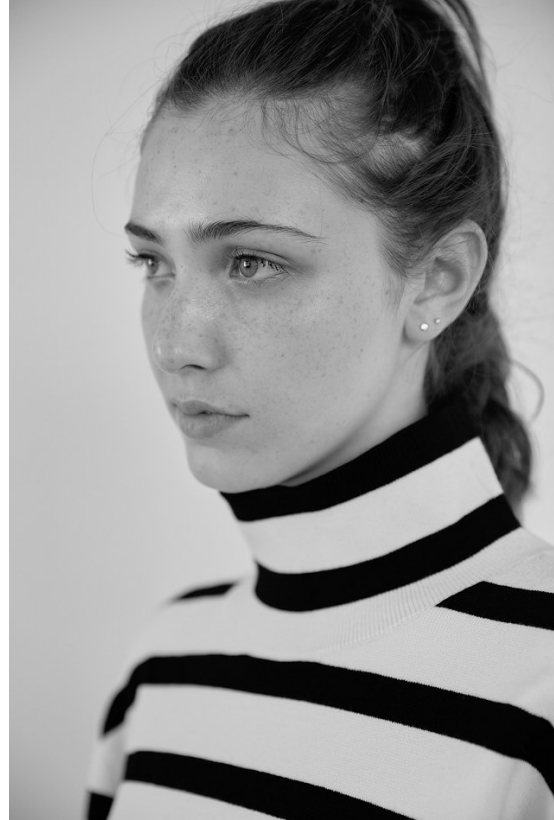

BOSS MODELS

JOHANNESBURG

CHLOE LEONETTE

Height: 179cm Bust: 73cm Waist: 61cm Hips: 90cm Shoe: 7 UK Hair: Brown Eyes: Green