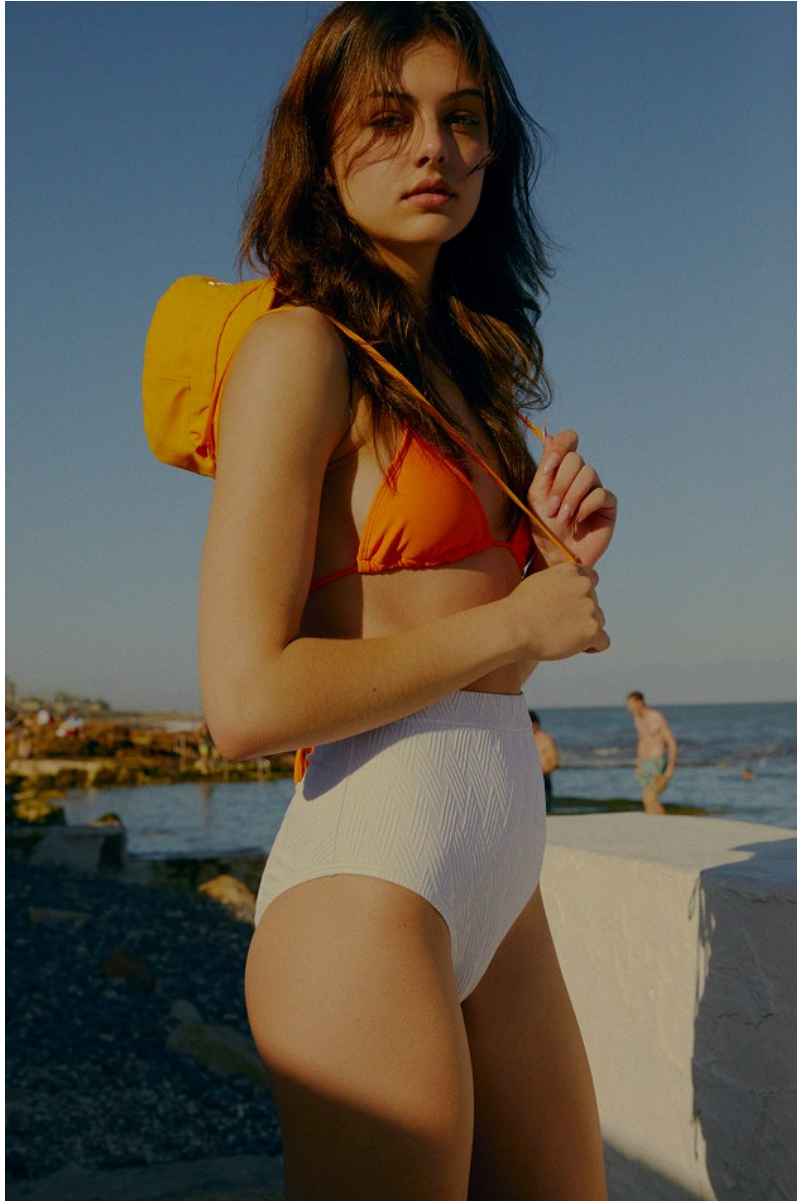

BOSS MODELS

JOHANNESBURG

SKYE CLARKE

Height: 170cm Bust: 87cm Waist: 62cm Hips: 91cm Shoe: 5 UK Hair: Brunette Eyes: Hazel

BOSS MODELS

JOHANNESBURG

SKYE CLARKE

Height: 170cm Bust: 87cm Waist: 62cm Hips: 91cm Shoe: 5 UK Hair: Brunette Eyes: Hazel