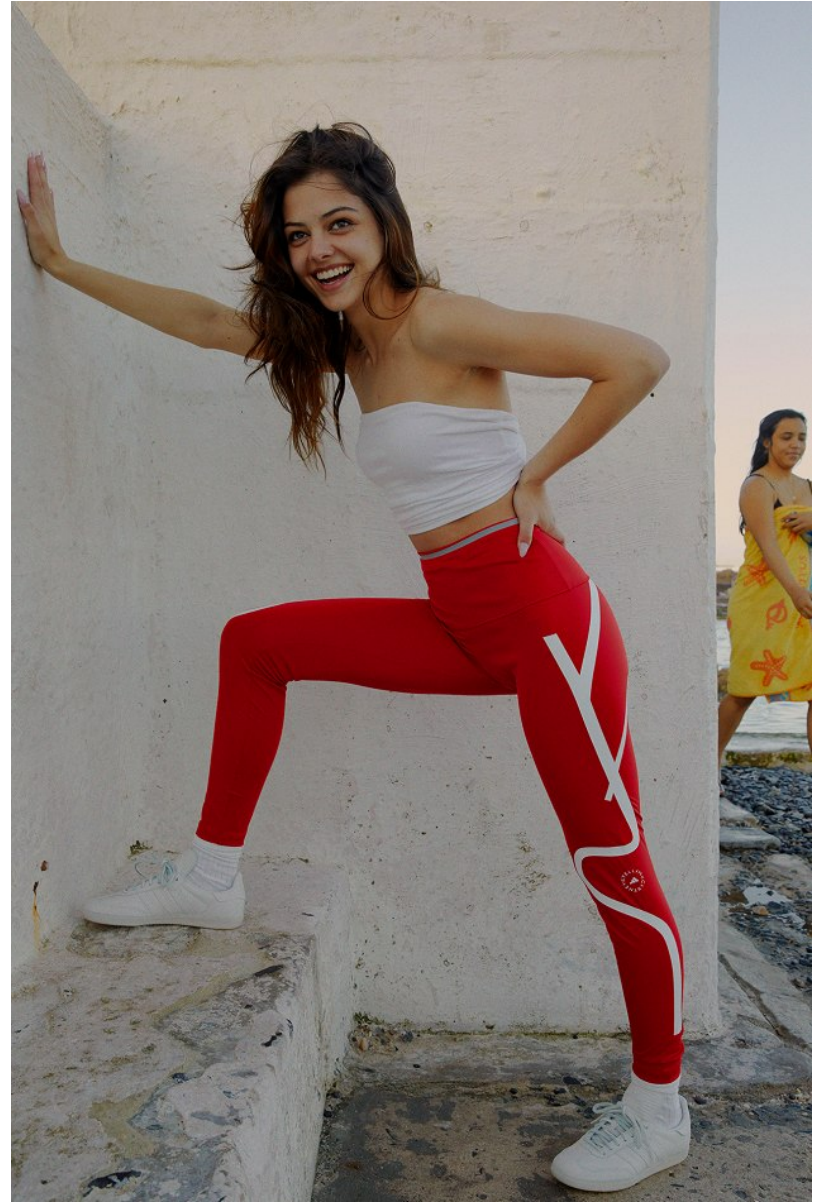

BOSS MODELS

JOHANNESBURG

SKYE CLARKE

Height: 170cm Bust: 87cm Waist: 62cm Hips: 91cm Shoe: 5 UK Hair: Brunette Eyes: Hazel

BOSS MODELS

JOHANNESBURG

SKYE CLARKE

Height: 170cm Bust: 87cm Waist: 62cm Hips: 91cm Shoe: 5 UK Hair: Brunette Eyes: Hazel