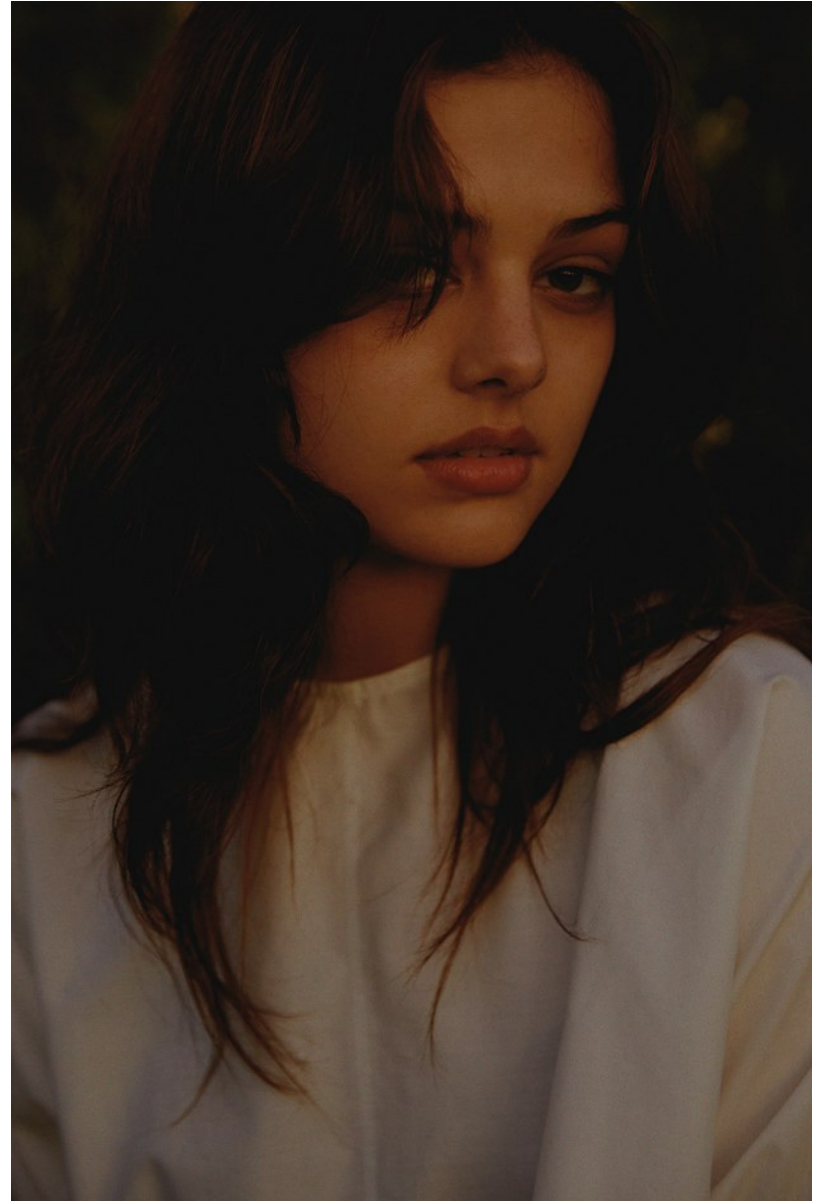

BOSS MODELS

JOHANNESBURG

SKYE CLARKE

Height: 170cm Bust: 87cm Waist: 62cm Hips: 91cm Shoe: 5 UK Hair: Brunette Eyes: Hazel

BOSS MODELS

JOHANNESBURG

SKYE CLARKE

Height: 170cm Bust: 87cm Waist: 62cm Hips: 91cm Shoe: 5 UK Hair: Brunette Eyes: Hazel