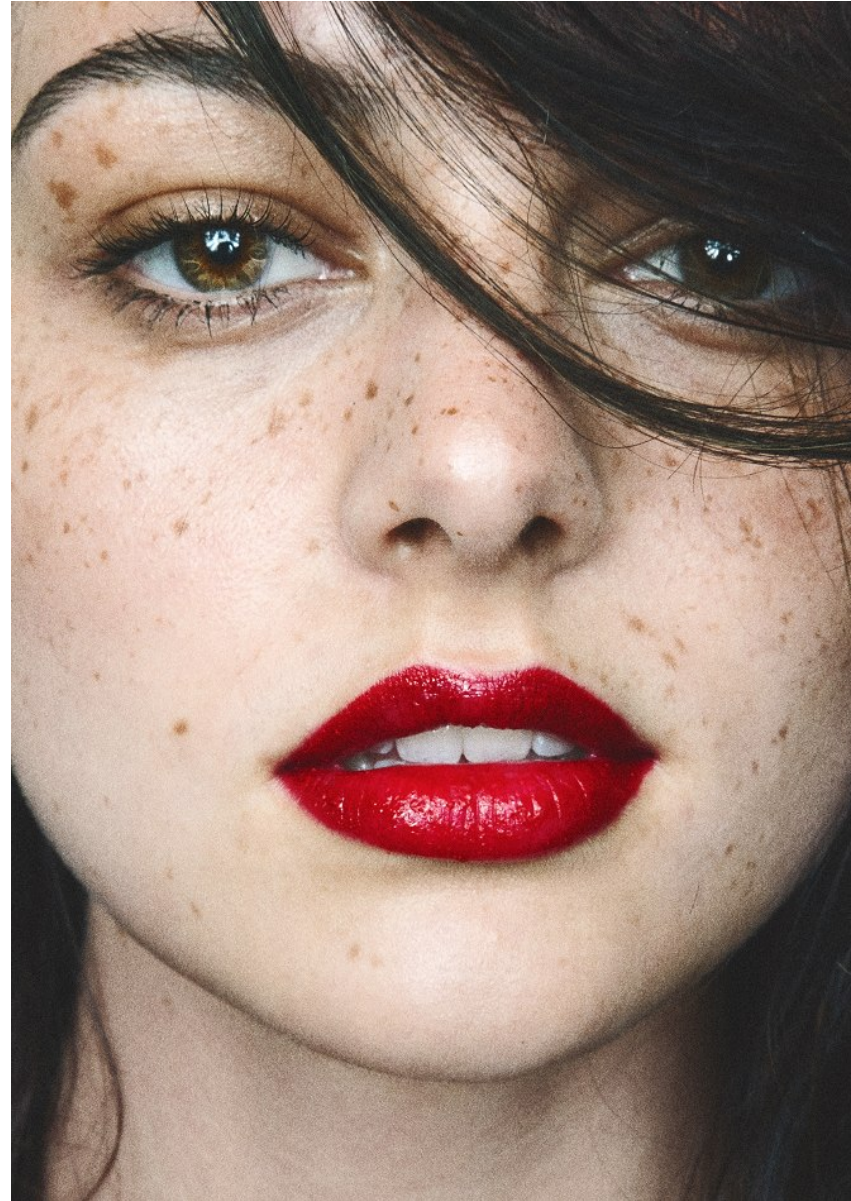

BOSS MODELS

JOHANNESBURG

SKYE CLARKE

Height: 170cm Bust: 87cm Waist: 62cm Hips: 91cm Shoe: 5 UK Hair: Brunette Eyes: Hazel

BOSS MODELS

JOHANNESBURG

SKYE CLARKE

Height: 170cm Bust: 87cm Waist: 62cm Hips: 91cm Shoe: 5 UK Hair: Brunette Eyes: Hazel