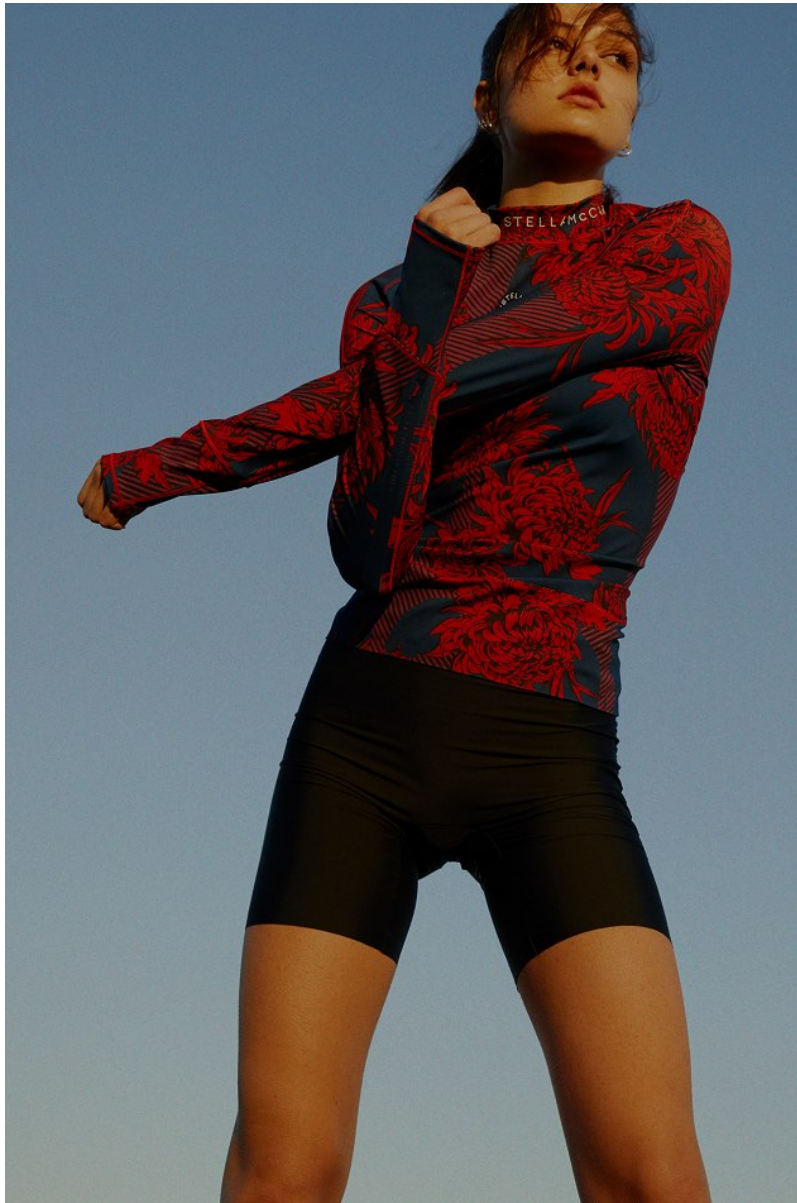

SKYE CLARKE

BOSS MODELS

JOHANNESBURG

SKYE CLARKE

Height: 170cm Bust: 87cm Waist: 62cm Hips: 91cm Shoe: 5 UK Hair: Brunette Eyes: Hazel