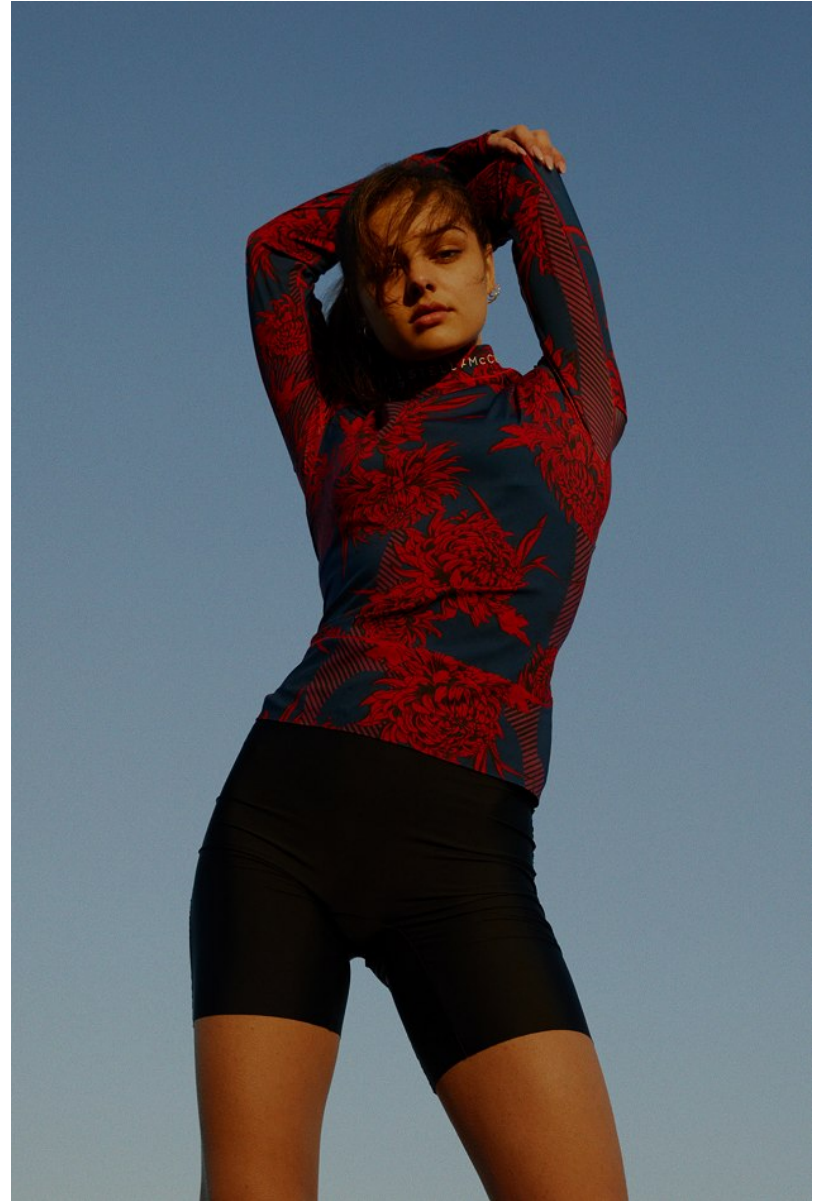

BOSS MODELS

JOHANNESBURG

SKYE CLARKE

Height: 170cm Bust: 87cm Waist: 62cm Hips: 91cm Shoe: 5 UK Hair: Brunette Eyes: Hazel