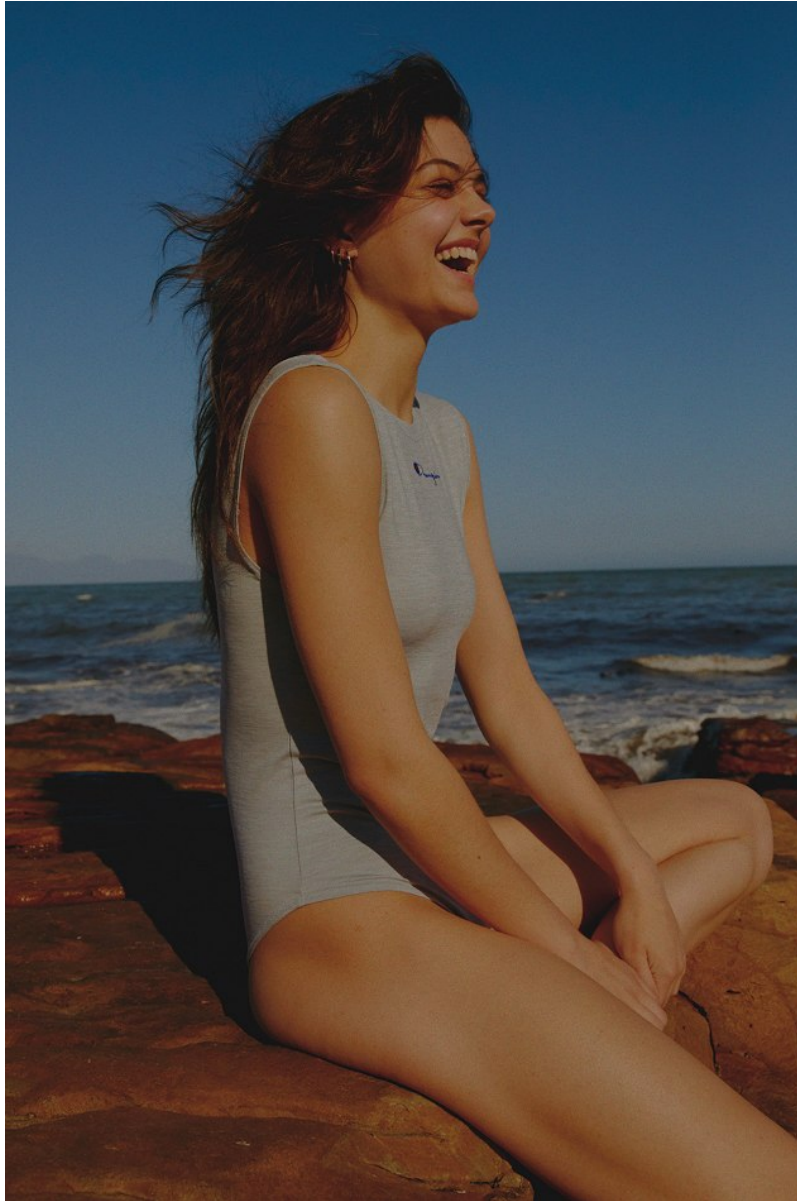

SKYE CLARKE

BOSS MODELS

JOHANNESBURG

SKYE CLARKE

Height: 170cm Bust: 87cm Waist: 62cm Hips: 91cm Shoe: 5 UK Hair: Brunette Eyes: Hazel