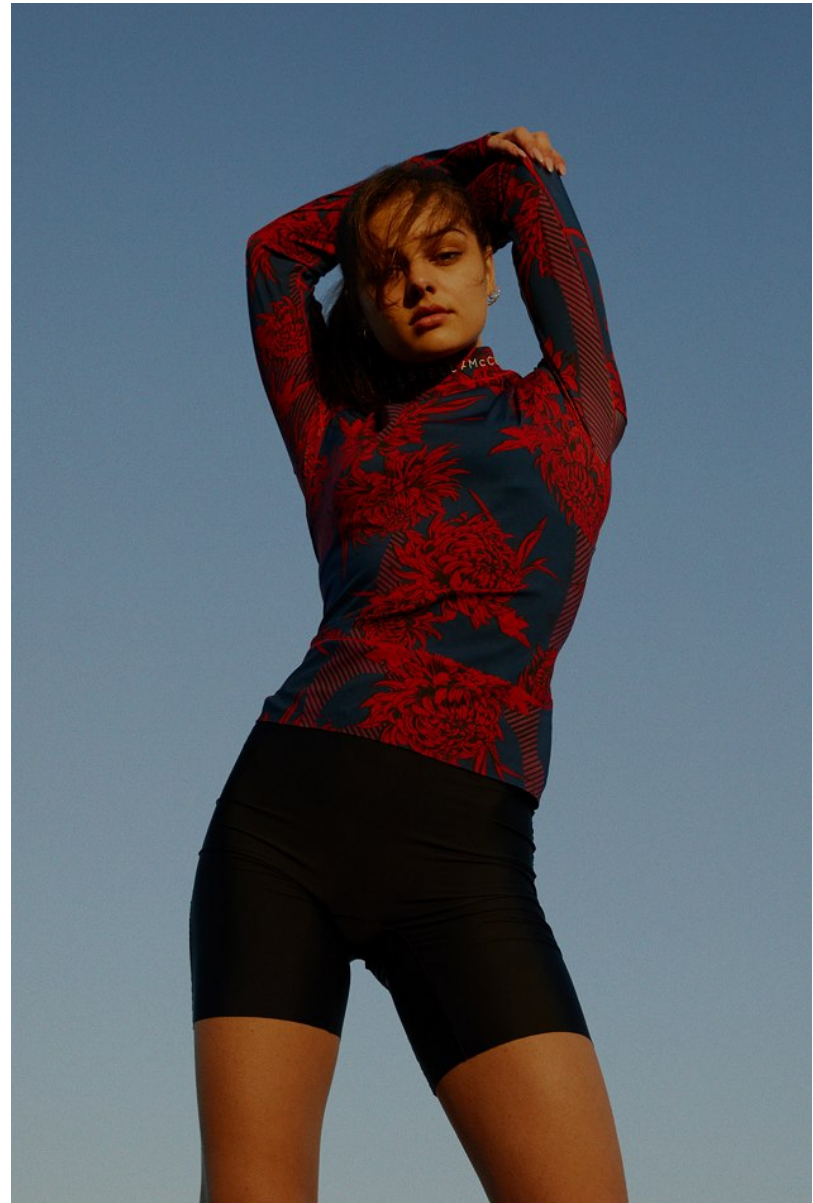

BOSS MODELS

JOHANNESBURG

SKYE CLARKE

Height: 170cm Bust: 87cm Waist: 62cm Hips: 91cm Shoe: 5 UK Hair: Brunette Eyes: Hazel