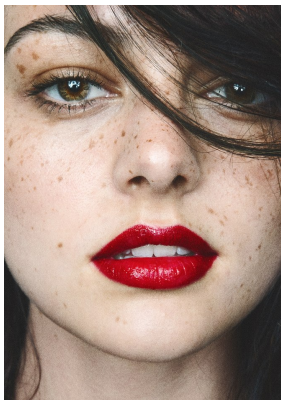

BOSS MODELS

JOHANNESBURG

SKYE CLARKE

Height: 170cm Bust: 87cm Waist: 62cm Hips: 91cm Shoe: 5 UK Hair: Brunette Eyes: Hazel

BOSS MODELS

JOHANNESBURG

SKYE CLARKE

Height: 170cm Bust: 87cm Waist: 62cm Hips: 91cm Shoe: 5 UK Hair: Brunette Eyes: Hazel

BOSS MODELS

JOHANNESBURG

SKYE CLARKE

Height: 170cm Bust: 87cm Waist: 62cm Hips: 91cm Shoe: 5 UK Hair: Brunette Eyes: Hazel