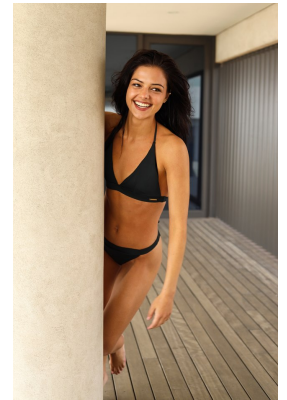

BOSS MODELS

JOHANNESBURG

SKYE CLARKE

Height: 170cm Bust: 87cm Waist: 62cm Hips: 91cm Shoe: 5 UK Hair: Brunette Eyes: Hazel

BOSS MODELS

JOHANNESBURG

SKYE CLARKE

Height: 170cm Bust: 87cm Waist: 62cm Hips: 91cm Shoe: 5 UK Hair: Brunette Eyes: Hazel

BOSS MODELS

JOHANNESBURG

SKYE CLARKE

Height: 170cm Bust: 87cm Waist: 62cm Hips: 91cm Shoe: 5 UK Hair: Brunette Eyes: Hazel