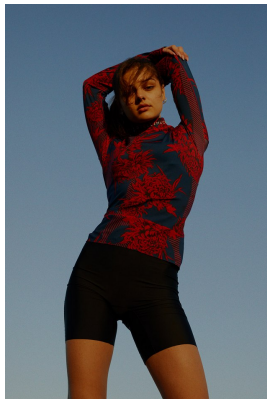

BOSS MODELS

JOHANNESBURG

SKYE CLARKE

Height: 170cm Bust: 87cm Waist: 62cm Hips: 91cm Shoe: 5 UK Hair: Brunette Eyes: Hazel

BOSS MODELS

JOHANNESBURG

SKYE CLARKE

Height: 170cm Bust: 87cm Waist: 62cm Hips: 91cm Shoe: 5 UK Hair: Brunette Eyes: Hazel

BOSS MODELS

JOHANNESBURG

SKYE CLARKE

Height: 170cm Bust: 87cm Waist: 62cm Hips: 91cm Shoe: 5 UK Hair: Brunette Eyes: Hazel