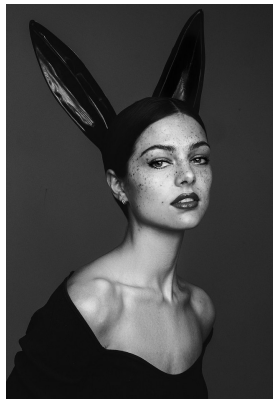

BOSS MODELS

JOHANNESBURG

SKYE CLARKE

Height: 170cm Bust: 87cm Waist: 62cm Hips: 91cm Shoe: 5 UK Hair: Brunette Eyes: Hazel

BOSS MODELS

JOHANNESBURG

SKYE CLARKE

Height: 170cm Bust: 87cm Waist: 62cm Hips: 91cm Shoe: 5 UK Hair: Brunette Eyes: Hazel

BOSS MODELS

JOHANNESBURG

SKYE CLARKE

Height: 170cm Bust: 87cm Waist: 62cm Hips: 91cm Shoe: 5 UK Hair: Brunette Eyes: Hazel