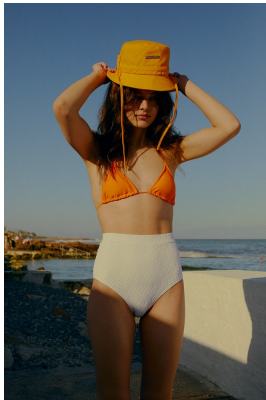

BOSS MODELS

JOHANNESBURG

SKYE CLARKE

Height: 170cm Bust: 87cm Waist: 62cm Hips: 91cm Shoe: 5 UK Hair: Brunette Eyes: Hazel

BOSS MODELS

JOHANNESBURG

SKYE CLARKE

Height: 170cm Bust: 87cm Waist: 62cm Hips: 91cm Shoe: 5 UK Hair: Brunette Eyes: Hazel

BOSS MODELS

JOHANNESBURG

SKYE CLARKE

Height: 170cm Bust: 87cm Waist: 62cm Hips: 91cm Shoe: 5 UK Hair: Brunette Eyes: Hazel