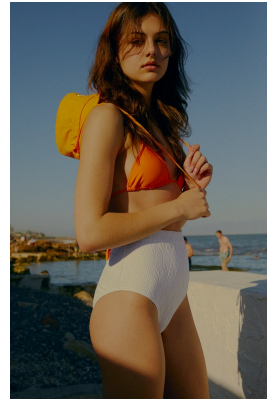

BOSS MODELS

JOHANNESBURG

SKYE CLARKE

Height: 170cm Bust: 87cm Waist: 62cm Hips: 91cm Shoe: 5 UK Hair: Brunette Eyes: Hazel

BOSS MODELS

JOHANNESBURG

SKYE CLARKE

Height: 170cm Bust: 87cm Waist: 62cm Hips: 91cm Shoe: 5 UK Hair: Brunette Eyes: Hazel

BOSS MODELS

JOHANNESBURG

SKYE CLARKE

Height: 170cm Bust: 87cm Waist: 62cm Hips: 91cm Shoe: 5 UK Hair: Brunette Eyes: Hazel