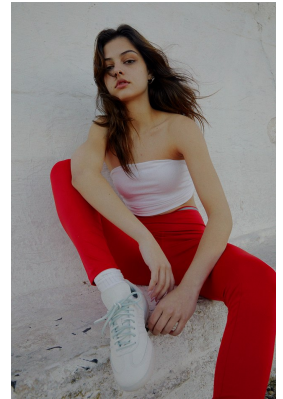

BOSS MODELS

JOHANNESBURG

SKYE CLARKE

Height: 170cm Bust: 87cm Waist: 62cm Hips: 91cm Shoe: 5 UK Hair: Brunette Eyes: Hazel

BOSS MODELS

JOHANNESBURG

SKYE CLARKE

Height: 170cm Bust: 87cm Waist: 62cm Hips: 91cm Shoe: 5 UK Hair: Brunette Eyes: Hazel

BOSS MODELS

JOHANNESBURG

SKYE CLARKE

Height: 170cm Bust: 87cm Waist: 62cm Hips: 91cm Shoe: 5 UK Hair: Brunette Eyes: Hazel