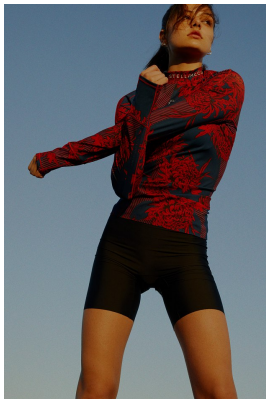

BOSS MODELS

JOHANNESBURG

SKYE CLARKE

Height: 170cm Bust: 87cm Waist: 62cm Hips: 91cm Shoe: 5 UK Hair: Brunette Eyes: Hazel

BOSS MODELS

JOHANNESBURG

SKYE CLARKE

Height: 170cm Bust: 87cm Waist: 62cm Hips: 91cm Shoe: 5 UK Hair: Brunette Eyes: Hazel

BOSS MODELS

JOHANNESBURG

SKYE CLARKE

Height: 170cm Bust: 87cm Waist: 62cm Hips: 91cm Shoe: 5 UK Hair: Brunette Eyes: Hazel