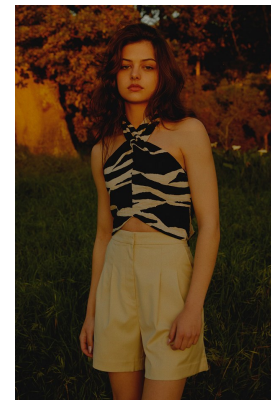

BOSS MODELS

JOHANNESBURG

SKYE CLARKE

Height: 170cm Bust: 87cm Waist: 62cm Hips: 91cm Shoe: 5 UK Hair: Brunette Eyes: Hazel

BOSS MODELS

JOHANNESBURG

SKYE CLARKE

Height: 170cm Bust: 87cm Waist: 62cm Hips: 91cm Shoe: 5 UK Hair: Brunette Eyes: Hazel

BOSS MODELS

JOHANNESBURG

SKYE CLARKE

Height: 170cm Bust: 87cm Waist: 62cm Hips: 91cm Shoe: 5 UK Hair: Brunette Eyes: Hazel