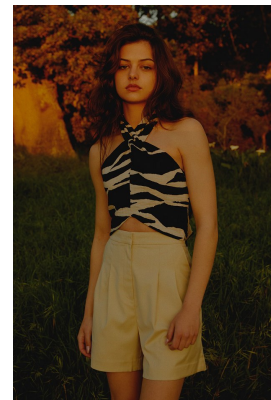

BOSS MODELS

JOHANNESBURG

SKYE CLARKE

Height: 170cm Bust: 87cm Waist: 62cm Hips: 91cm Shoe: 5 UK Hair: Brunette Eyes: Hazel

BOSS MODELS

JOHANNESBURG

SKYE CLARKE

Height: 170cm Bust: 87cm Waist: 62cm Hips: 91cm Shoe: 5 UK Hair: Brunette Eyes: Hazel

BOSS MODELS

JOHANNESBURG

SKYE CLARKE

Height: 170cm Bust: 87cm Waist: 62cm Hips: 91cm Shoe: 5 UK Hair: Brunette Eyes: Hazel