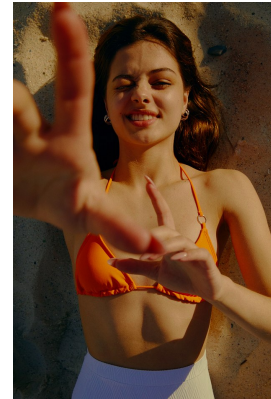

BOSS MODELS

JOHANNESBURG

SKYE CLARKE

Height: 170cm Bust: 87cm Waist: 62cm Hips: 91cm Shoe: 5 UK Hair: Brunette Eyes: Hazel

BOSS MODELS

JOHANNESBURG

SKYE CLARKE

Height: 170cm Bust: 87cm Waist: 62cm Hips: 91cm Shoe: 5 UK Hair: Brunette Eyes: Hazel

BOSS MODELS

JOHANNESBURG

SKYE CLARKE

Height: 170cm Bust: 87cm Waist: 62cm Hips: 91cm Shoe: 5 UK Hair: Brunette Eyes: Hazel