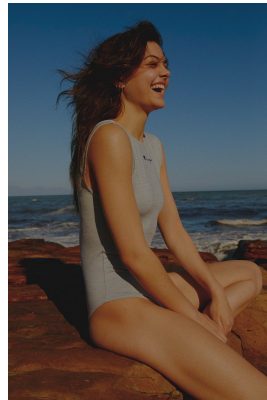

BOSS MODELS

JOHANNESBURG

SKYE CLARKE

Height: 170cm Bust: 87cm Waist: 62cm Hips: 91cm Shoe: 5 UK Hair: Brunette Eyes: Hazel

BOSS MODELS

JOHANNESBURG

SKYE CLARKE

Height: 170cm Bust: 87cm Waist: 62cm Hips: 91cm Shoe: 5 UK Hair: Brunette Eyes: Hazel

BOSS MODELS

JOHANNESBURG

SKYE CLARKE

Height: 170cm Bust: 87cm Waist: 62cm Hips: 91cm Shoe: 5 UK Hair: Brunette Eyes: Hazel