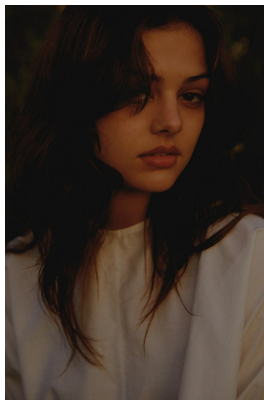

BOSS MODELS

JOHANNESBURG

SKYE CLARKE

Height: 170cm Bust: 87cm Waist: 62cm Hips: 91cm Shoe: 5 UK Hair: Brunette Eyes: Hazel

BOSS MODELS

JOHANNESBURG

SKYE CLARKE

Height: 170cm Bust: 87cm Waist: 62cm Hips: 91cm Shoe: 5 UK Hair: Brunette Eyes: Hazel

BOSS MODELS

JOHANNESBURG

SKYE CLARKE

Height: 170cm Bust: 87cm Waist: 62cm Hips: 91cm Shoe: 5 UK Hair: Brunette Eyes: Hazel