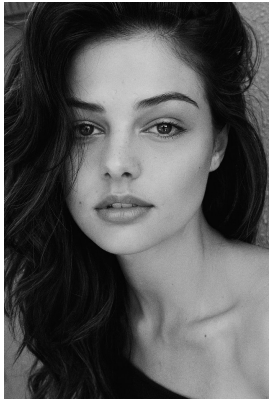

BOSS MODELS

JOHANNESBURG

SKYE CLARKE

Height: 170cm Bust: 87cm Waist: 62cm Hips: 91cm Shoe: 5 UK Hair: Brunette Eyes: Hazel

BOSS MODELS

JOHANNESBURG

SKYE CLARKE

Height: 170cm Bust: 87cm Waist: 62cm Hips: 91cm Shoe: 5 UK Hair: Brunette Eyes: Hazel

BOSS MODELS

JOHANNESBURG

SKYE CLARKE

Height: 170cm Bust: 87cm Waist: 62cm Hips: 91cm Shoe: 5 UK Hair: Brunette Eyes: Hazel