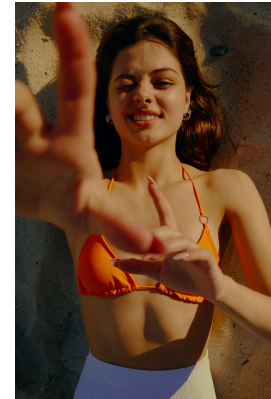

BOSS MODELS

JOHANNESBURG

SKYE CLARKE

Height: 170cm Bust: 87cm Waist: 62cm Hips: 91cm Shoe: 5 UK Hair: Brunette Eyes: Hazel

BOSS MODELS

JOHANNESBURG

SKYE CLARKE

Height: 170cm Bust: 87cm Waist: 62cm Hips: 91cm Shoe: 5 UK Hair: Brunette Eyes: Hazel

BOSS MODELS

JOHANNESBURG

SKYE CLARKE

Height: 170cm Bust: 87cm Waist: 62cm Hips: 91cm Shoe: 5 UK Hair: Brunette Eyes: Hazel