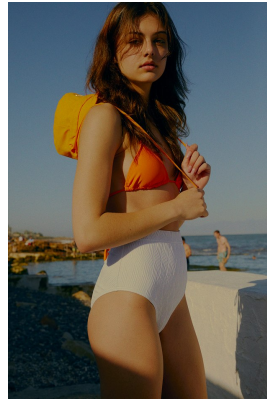

BOSS MODELS

JOHANNESBURG

SKYE CLARKE

Height: 170cm Bust: 87cm Waist: 62cm Hips: 91cm Shoe: 5 UK Hair: Brunette Eyes: Hazel

BOSS MODELS

JOHANNESBURG

SKYE CLARKE

Height: 170cm Bust: 87cm Waist: 62cm Hips: 91cm Shoe: 5 UK Hair: Brunette Eyes: Hazel

BOSS MODELS

JOHANNESBURG

SKYE CLARKE

Height: 170cm Bust: 87cm Waist: 62cm Hips: 91cm Shoe: 5 UK Hair: Brunette Eyes: Hazel