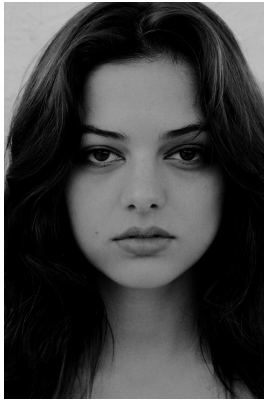

BOSS MODELS

JOHANNESBURG

SKYE CLARKE

Height: 170cm Bust: 87cm Waist: 62cm Hips: 91cm Shoe: 5 UK Hair: Brunette Eyes: Hazel

BOSS MODELS

JOHANNESBURG

SKYE CLARKE

Height: 170cm Bust: 87cm Waist: 62cm Hips: 91cm Shoe: 5 UK Hair: Brunette Eyes: Hazel

BOSS MODELS

JOHANNESBURG

SKYE CLARKE

Height: 170cm Bust: 87cm Waist: 62cm Hips: 91cm Shoe: 5 UK Hair: Brunette Eyes: Hazel