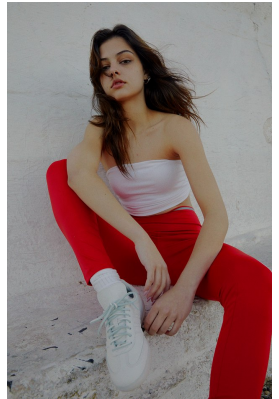

BOSS MODELS

JOHANNESBURG

SKYE CLARKE

Height: 170cm Bust: 87cm Waist: 62cm Hips: 91cm Shoe: 5 UK Hair: Brunette Eyes: Hazel

BOSS MODELS

JOHANNESBURG

SKYE CLARKE

Height: 170cm Bust: 87cm Waist: 62cm Hips: 91cm Shoe: 5 UK Hair: Brunette Eyes: Hazel

BOSS MODELS

JOHANNESBURG

SKYE CLARKE

Height: 170cm Bust: 87cm Waist: 62cm Hips: 91cm Shoe: 5 UK Hair: Brunette Eyes: Hazel