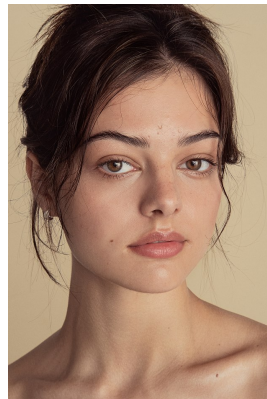

BOSS MODELS

JOHANNESBURG

SKYE CLARKE

Height: 170cm Bust: 87cm Waist: 62cm Hips: 91cm Shoe: 5 UK Hair: Brunette Eyes: Hazel

BOSS MODELS

JOHANNESBURG

SKYE CLARKE

Height: 170cm Bust: 87cm Waist: 62cm Hips: 91cm Shoe: 5 UK Hair: Brunette Eyes: Hazel

BOSS MODELS

JOHANNESBURG

SKYE CLARKE

Height: 170cm Bust: 87cm Waist: 62cm Hips: 91cm Shoe: 5 UK Hair: Brunette Eyes: Hazel