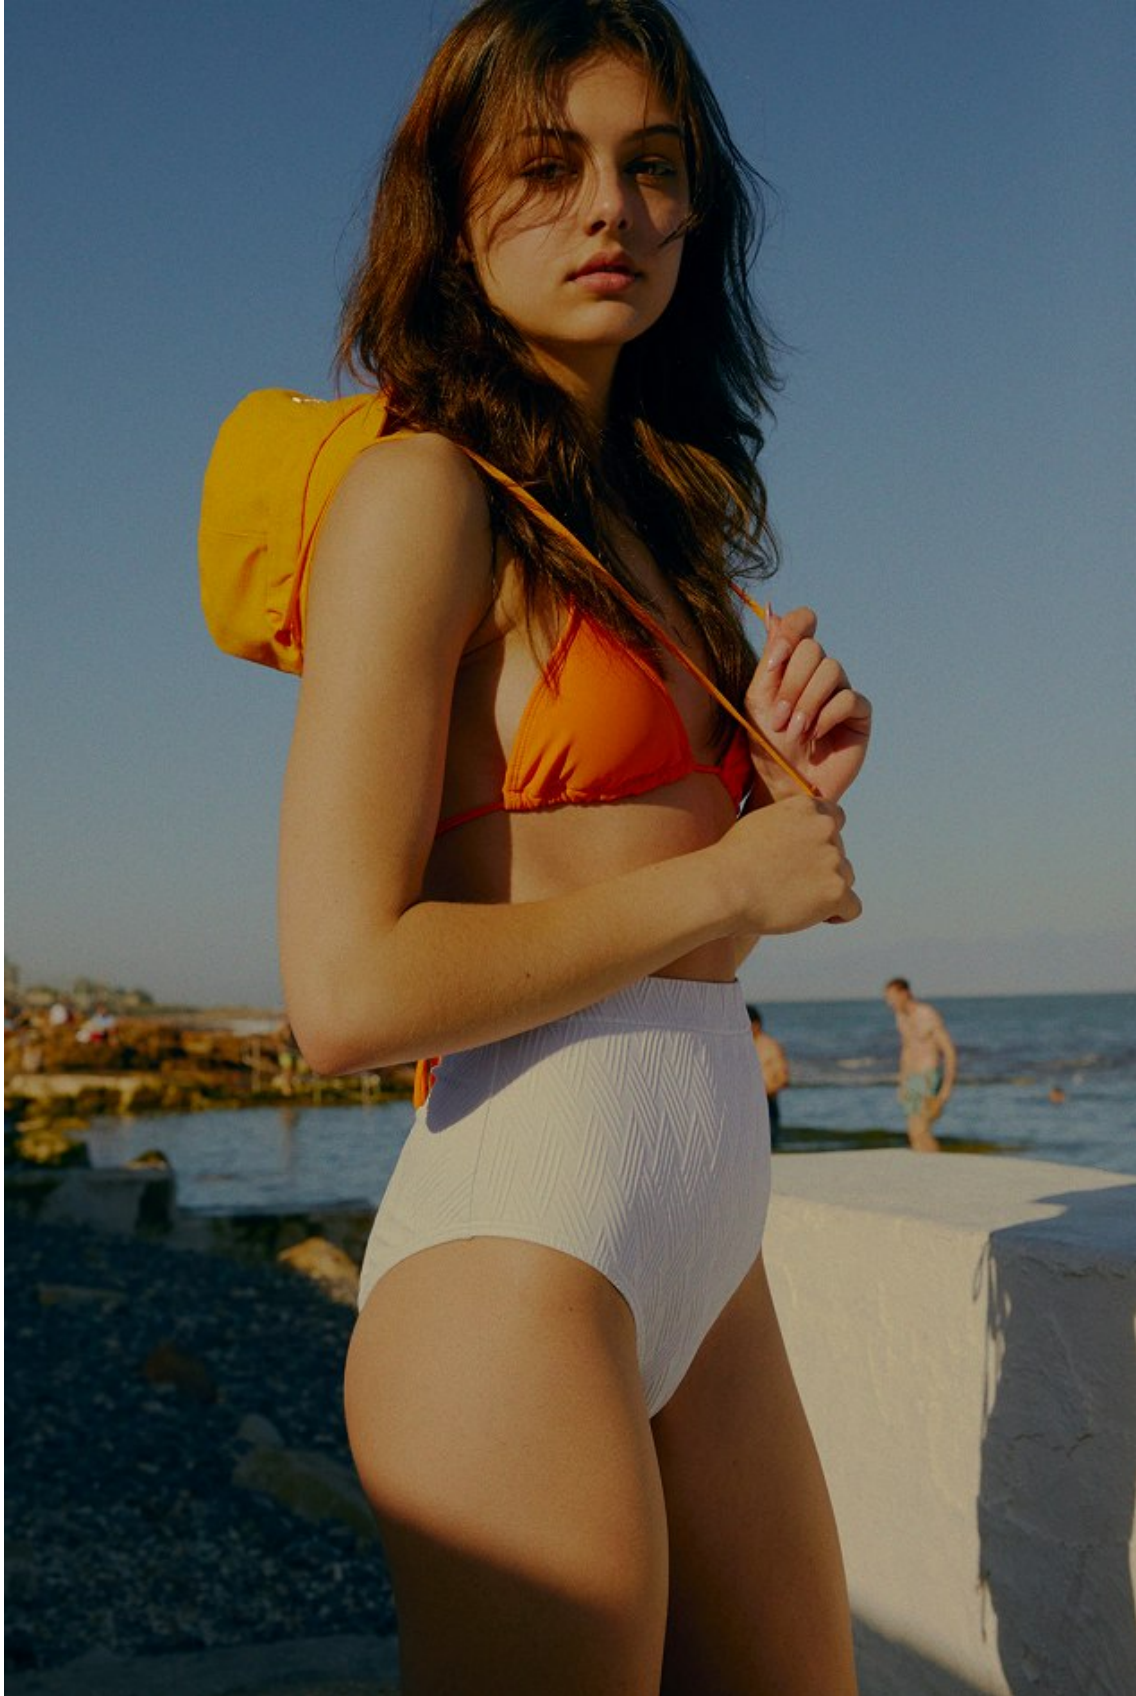

SKYE CLARKE

BOSS MODELS

JOHANNESBURG

SKYE CLARKE

Height: 170cm Bust: 87cm Waist: 62cm Hips: 91cm Shoe: 5 UK Hair: Brunette Eyes: Hazel