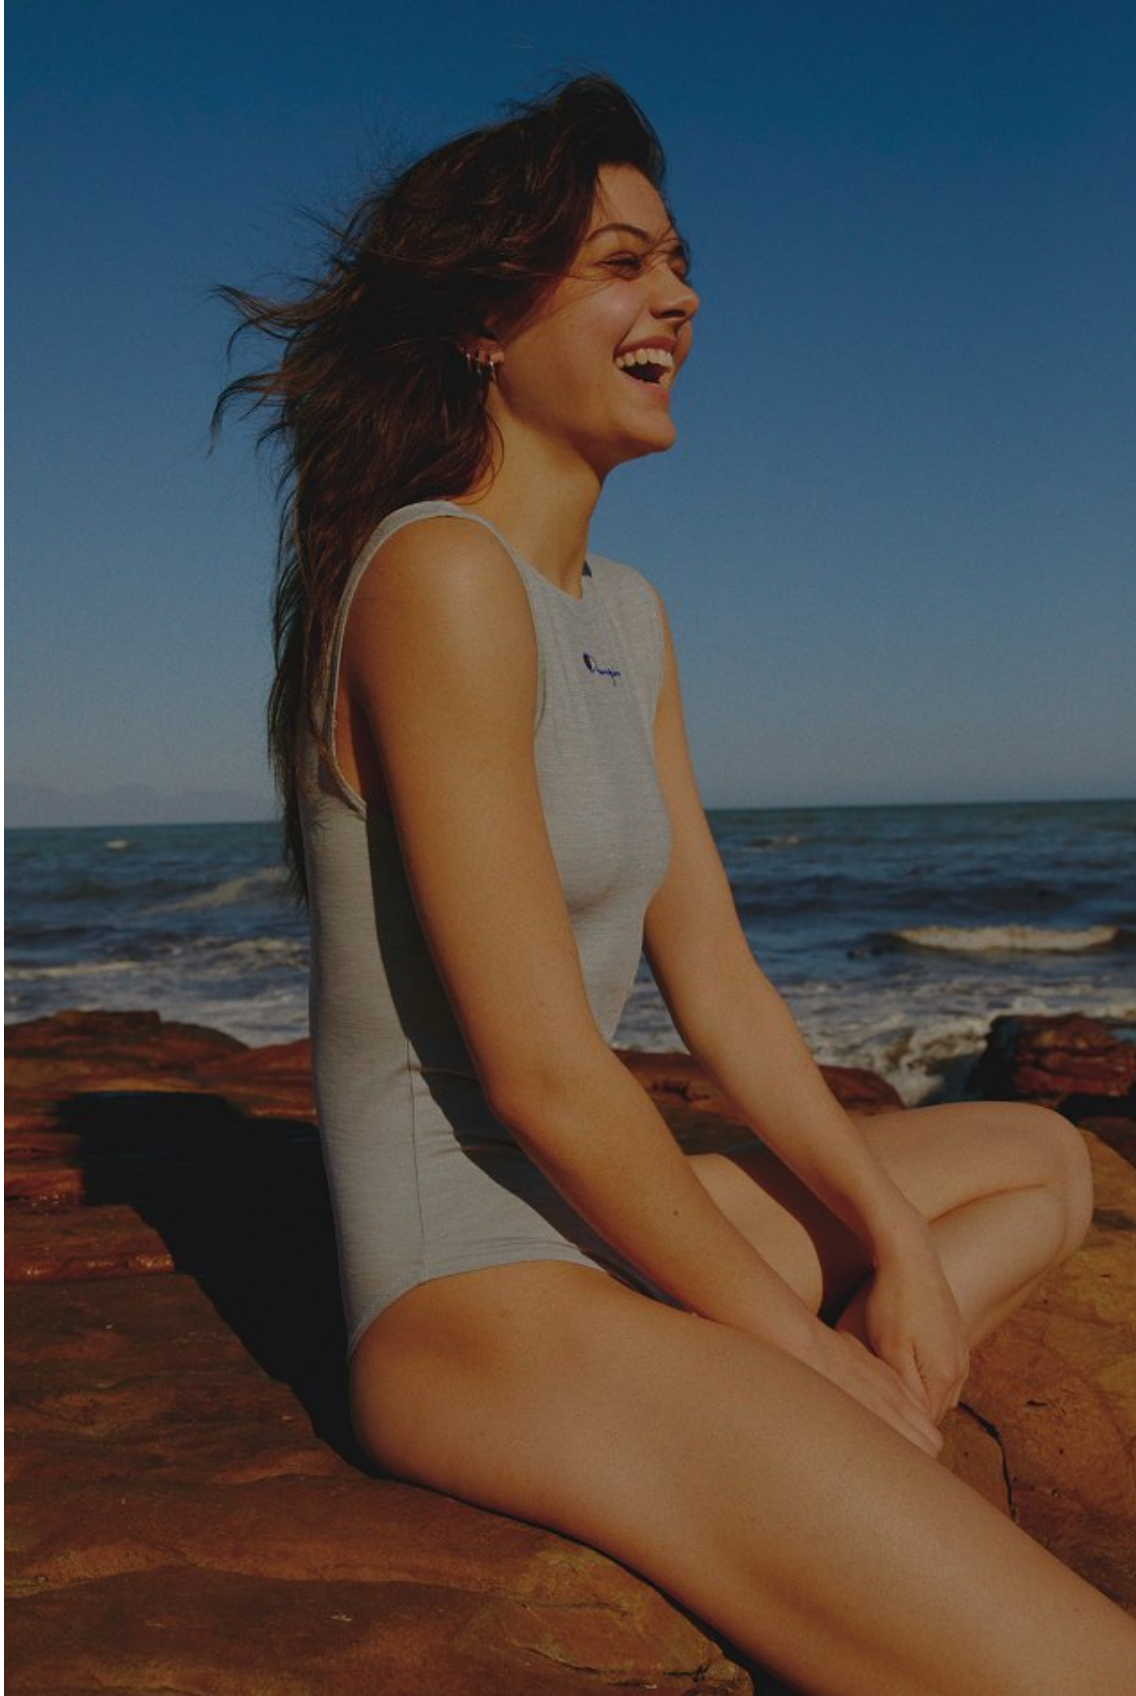

SKYE CLARKE

BOSS MODELS

JOHANNESBURG

SKYE CLARKE

Height: 170cm Bust: 87cm Waist: 62cm Hips: 91cm Shoe: 5 UK Hair: Brunette Eyes: Hazel