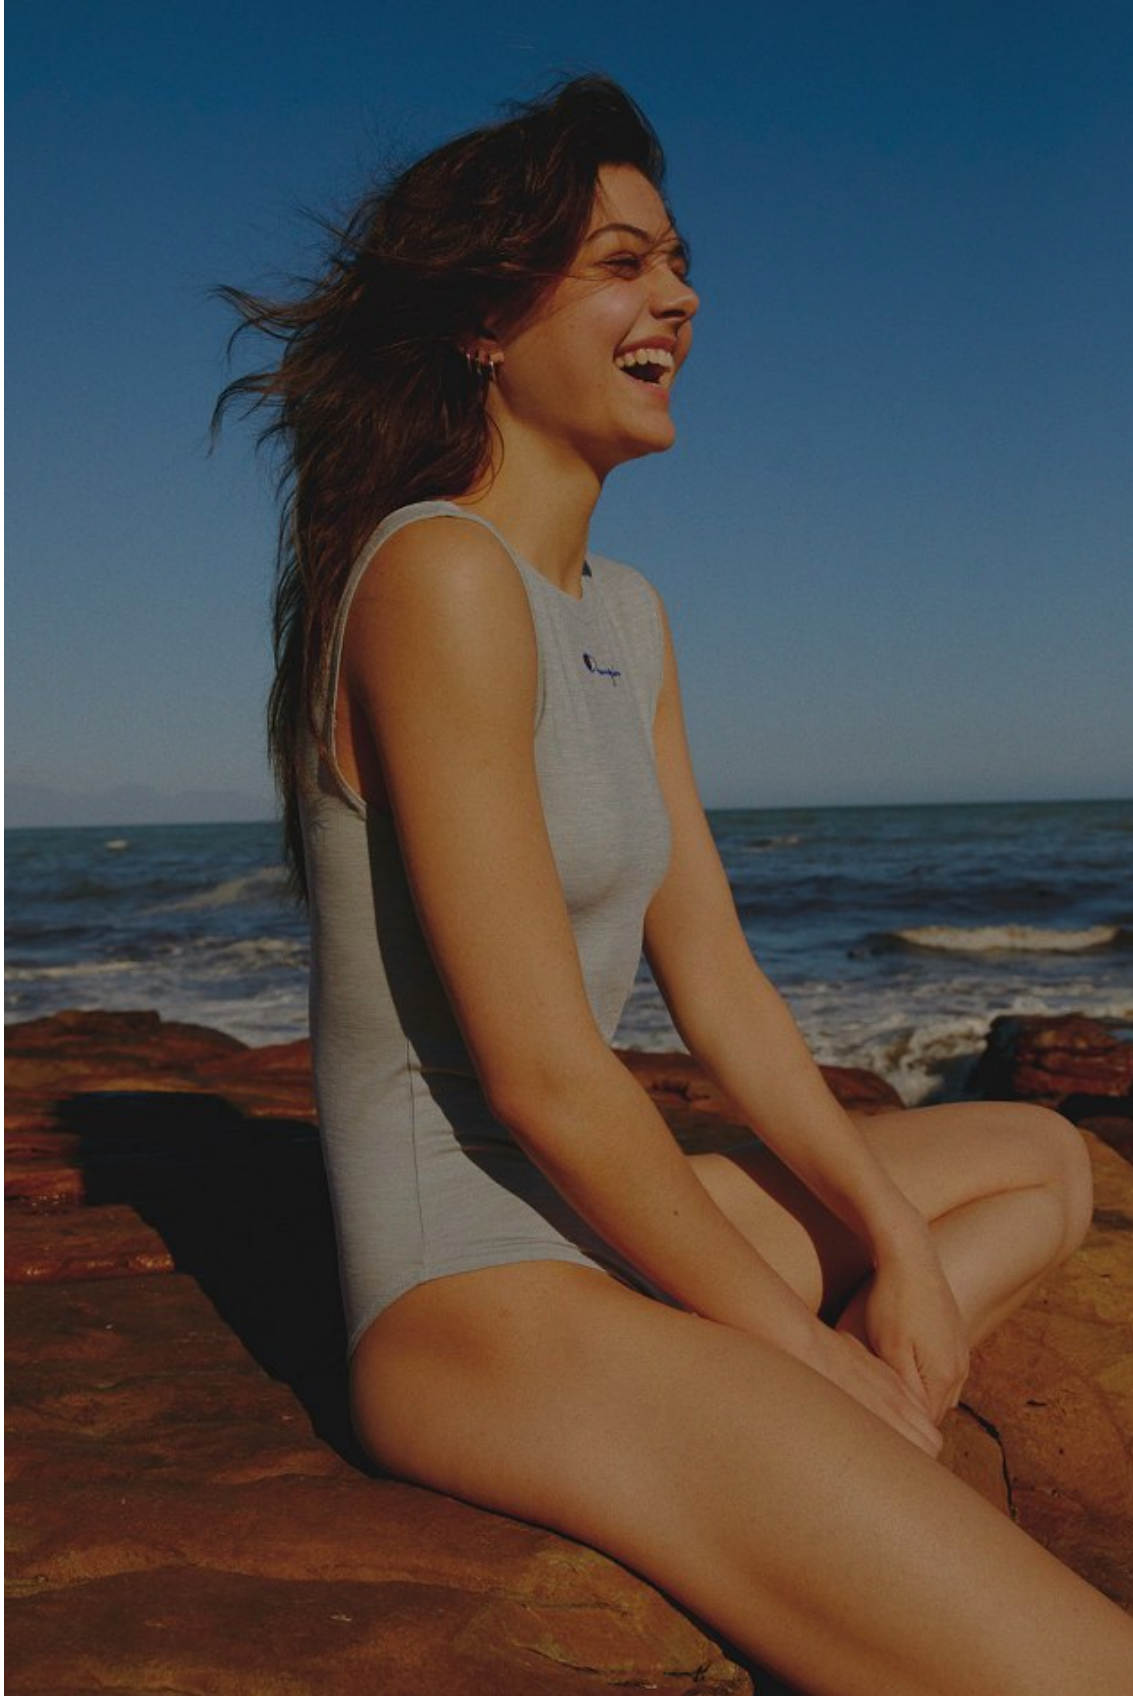

SKYE CLARKE

BOSS MODELS

JOHANNESBURG

SKYE CLARKE

Height: 170cm Bust: 87cm Waist: 62cm Hips: 91cm Shoe: 5 UK Hair: Brunette Eyes: Hazel