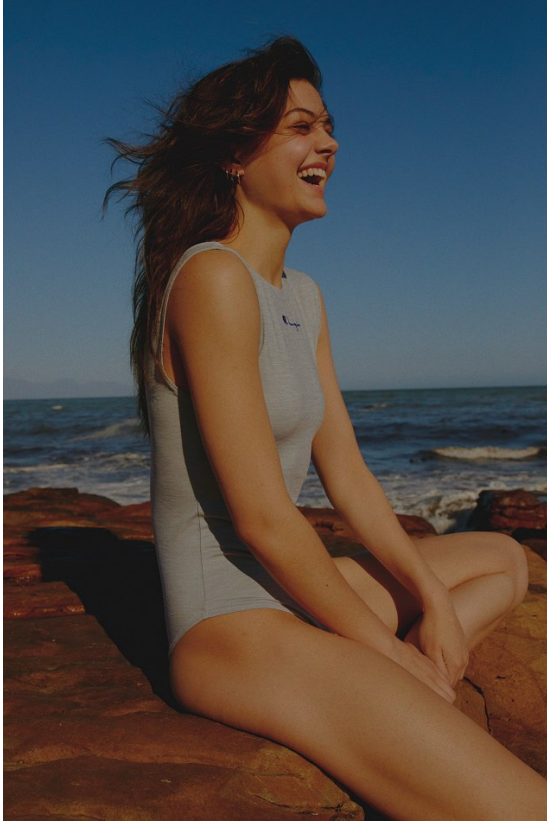

BOSS MODELS

JOHANNESBURG

SKYE CLARKE

Height: 170cm Bust: 87cm Waist: 62cm Hips: 91cm Shoe: 5 UK Hair: Brunette Eyes: Hazel

BOSS MODELS

JOHANNESBURG

SKYE CLARKE

Height: 170cm Bust: 87cm Waist: 62cm Hips: 91cm Shoe: 5 UK Hair: Brunette Eyes: Hazel