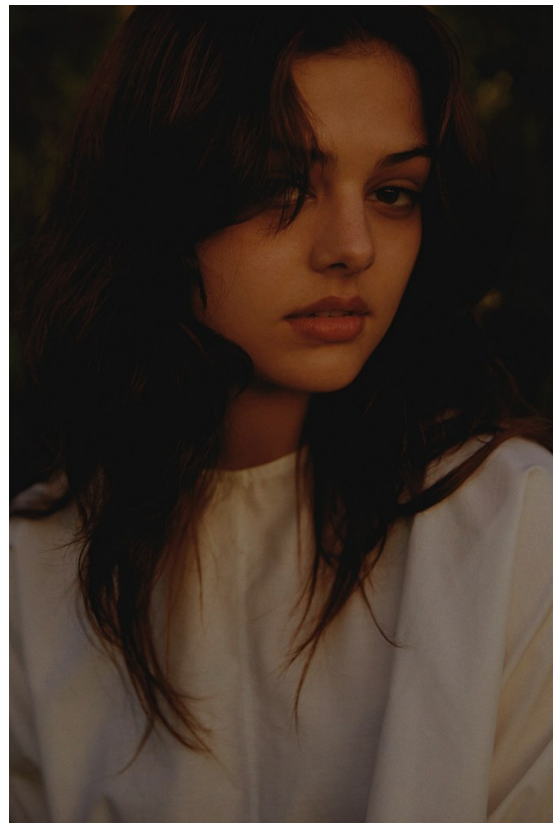

BOSS MODELS

JOHANNESBURG

SKYE CLARKE

Height: 170cm Bust: 87cm Waist: 62cm Hips: 91cm Shoe: 5 UK Hair: Brunette Eyes: Hazel

BOSS MODELS

JOHANNESBURG

SKYE CLARKE

Height: 170cm Bust: 87cm Waist: 62cm Hips: 91cm Shoe: 5 UK Hair: Brunette Eyes: Hazel