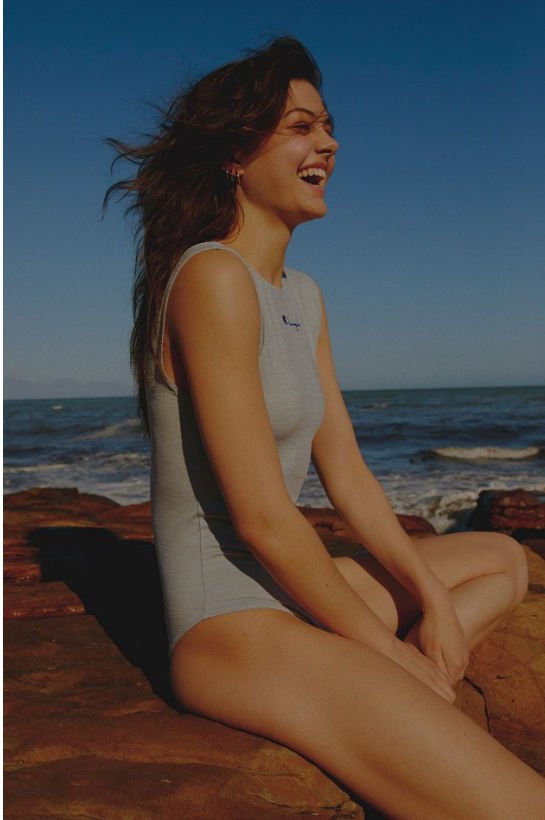

BOSS MODELS

JOHANNESBURG

SKYE CLARKE

Height: 170cm Bust: 87cm Waist: 62cm Hips: 91cm Shoe: 5 UK Hair: Brunette Eyes: Hazel

BOSS MODELS

JOHANNESBURG

SKYE CLARKE

Height: 170cm Bust: 87cm Waist: 62cm Hips: 91cm Shoe: 5 UK Hair: Brunette Eyes: Hazel