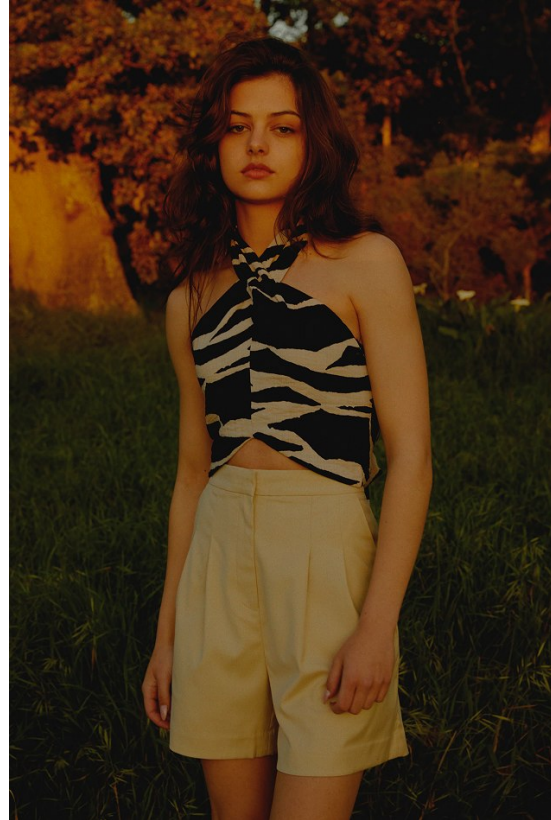

BOSS MODELS

JOHANNESBURG

SKYE CLARKE

Height: 170cm Bust: 87cm Waist: 62cm Hips: 91cm Shoe: 5 UK Hair: Brunette Eyes: Hazel