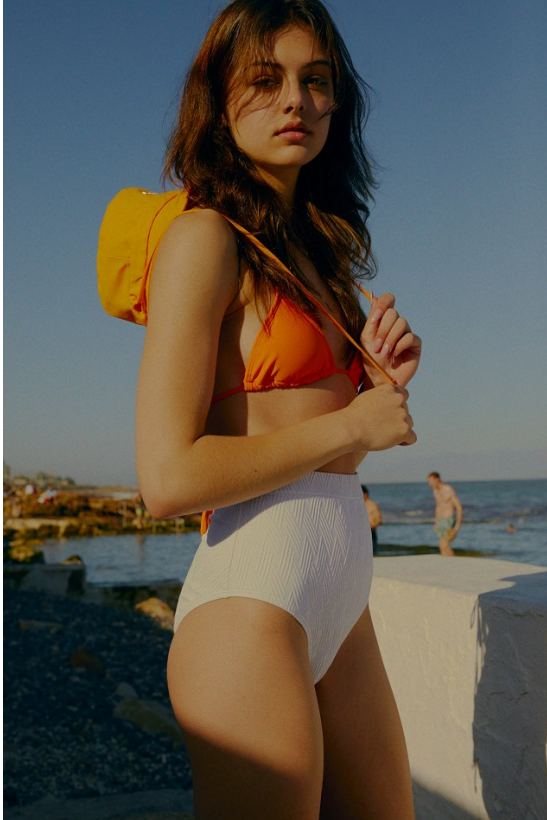

BOSS MODELS

JOHANNESBURG

SKYE CLARKE

Height: 170cm Bust: 87cm Waist: 62cm Hips: 91cm Shoe: 5 UK Hair: Brunette Eyes: Hazel

BOSS MODELS

JOHANNESBURG

SKYE CLARKE

Height: 170cm Bust: 87cm Waist: 62cm Hips: 91cm Shoe: 5 UK Hair: Brunette Eyes: Hazel