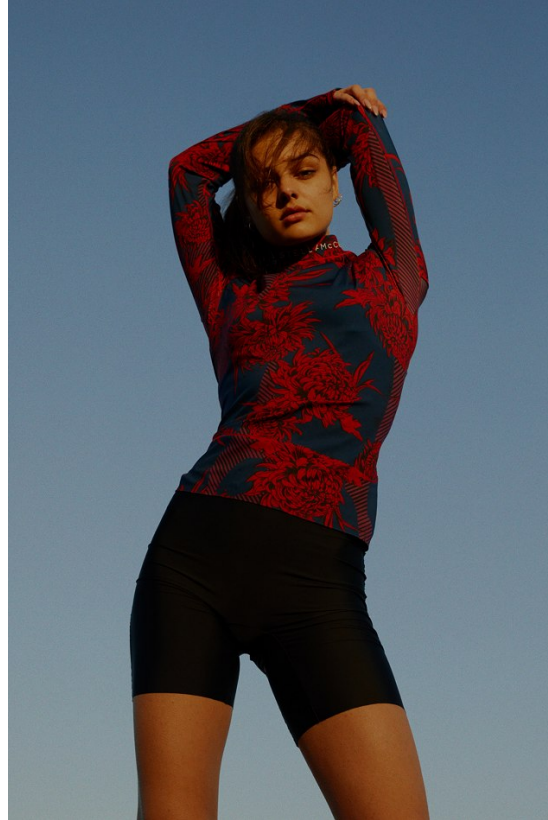

BOSS MODELS

JOHANNESBURG

SKYE CLARKE

Height: 170cm Bust: 87cm Waist: 62cm Hips: 91cm Shoe: 5 UK Hair: Brunette Eyes: Hazel