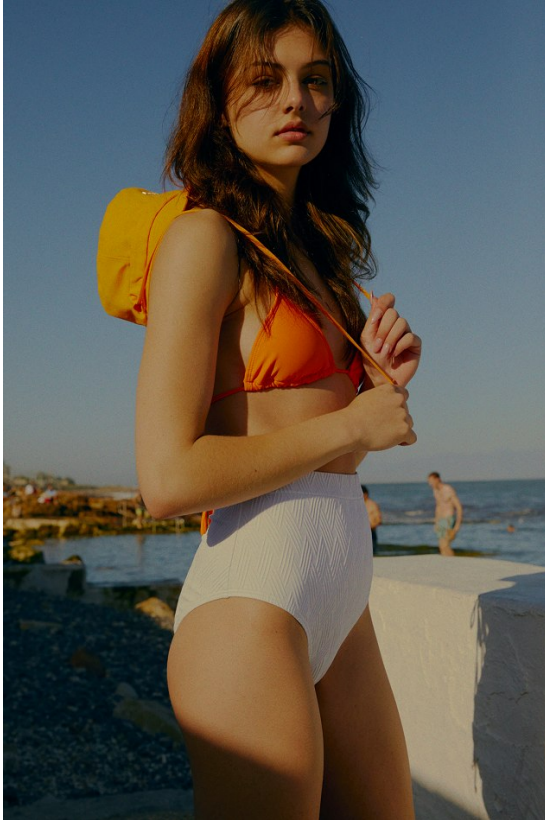

BOSS MODELS

JOHANNESBURG

SKYE CLARKE

Height: 170cm Bust: 87cm Waist: 62cm Hips: 91cm Shoe: 5 UK Hair: Brunette Eyes: Hazel

BOSS MODELS

JOHANNESBURG

SKYE CLARKE

Height: 170cm Bust: 87cm Waist: 62cm Hips: 91cm Shoe: 5 UK Hair: Brunette Eyes: Hazel