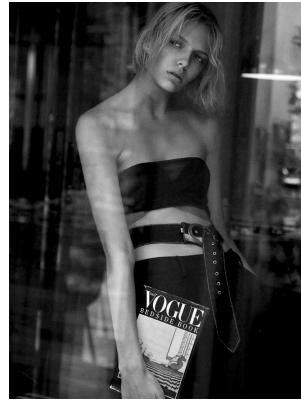

BOSS MODELS

JOHANNESBURG

SORICA CLOETE

Height: 176cm Bust: 78cm Waist: 65cm Hips: 96cm Shoe: 7 UK Hair: Blonde Eyes: Blue

BOSS MODELS

JOHANNESBURG

SORICA CLOETE

Height: 176cm Bust: 78cm Waist: 65cm Hips: 96cm Shoe: 7 UK Hair: Blonde Eyes: Blue