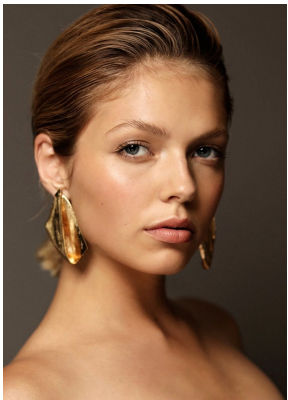

BOSS MODELS

JOHANNESBURG

SORICA CLOETE

Height: 176cm Bust: 78cm Waist: 65cm Hips: 96cm Shoe: 7 UK Hair: Blonde Eyes: Blue

BOSS MODELS

JOHANNESBURG

SORICA CLOETE

Height: 176cm Bust: 78cm Waist: 65cm Hips: 96cm Shoe: 7 UK Hair: Blonde Eyes: Blue