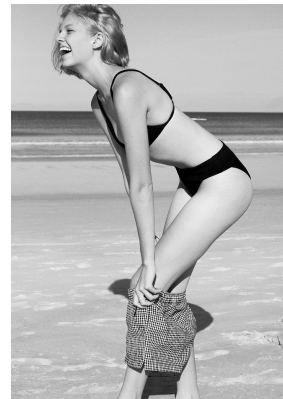

BOSS MODELS

JOHANNESBURG

SORICA CLOETE

Height: 176cm Bust: 78cm Waist: 65cm Hips: 96cm Shoe: 7 UK Hair: Blonde Eyes: Blue

BOSS MODELS

JOHANNESBURG

SORICA CLOETE

Height: 176cm Bust: 78cm Waist: 65cm Hips: 96cm Shoe: 7 UK Hair: Blonde Eyes: Blue