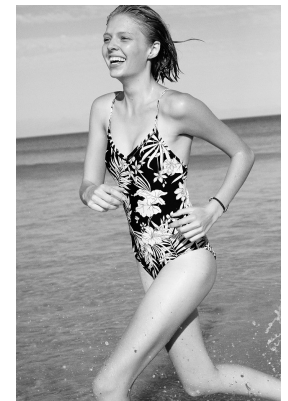

BOSS MODELS

JOHANNESBURG

SORICA CLOETE

Height: 176cm Bust: 78cm Waist: 65cm Hips: 96cm Shoe: 7 UK Hair: Blonde Eyes: Blue

BOSS MODELS

JOHANNESBURG

SORICA CLOETE

Height: 176cm Bust: 78cm Waist: 65cm Hips: 96cm Shoe: 7 UK Hair: Blonde Eyes: Blue