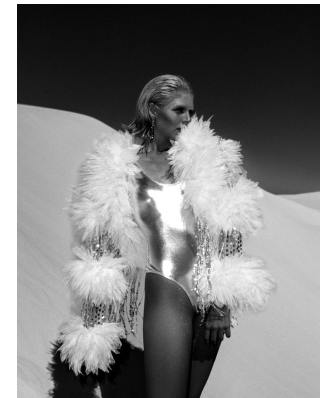

BOSS MODELS

JOHANNESBURG

SORICA CLOETE

Height: 176cm Bust: 78cm Waist: 65cm Hips: 96cm Shoe: 7 UK Hair: Blonde Eyes: Blue

BOSS MODELS

JOHANNESBURG

SORICA CLOETE

Height: 176cm Bust: 78cm Waist: 65cm Hips: 96cm Shoe: 7 UK Hair: Blonde Eyes: Blue