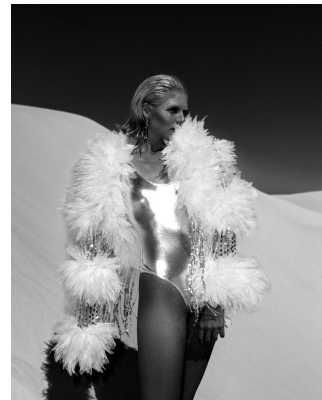

BOSS MODELS

JOHANNESBURG

SORICA CLOETE

Height: 176cm Bust: 78cm Waist: 65cm Hips: 96cm Shoe: 7 UK Hair: Blonde Eyes: Blue

BOSS MODELS

JOHANNESBURG

SORICA CLOETE

Height: 176cm Bust: 78cm Waist: 65cm Hips: 96cm Shoe: 7 UK Hair: Blonde Eyes: Blue