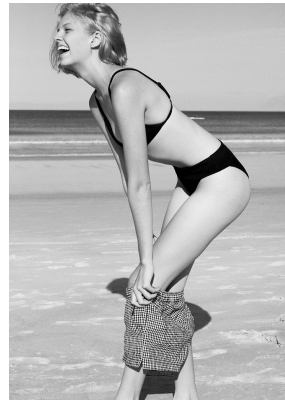

BOSS MODELS

JOHANNESBURG

SORICA CLOETE

Height: 176cm Bust: 78cm Waist: 65cm Hips: 96cm Shoe: 7 UK Hair: Blonde Eyes: Blue

BOSS MODELS

JOHANNESBURG

SORICA CLOETE

Height: 176cm Bust: 78cm Waist: 65cm Hips: 96cm Shoe: 7 UK Hair: Blonde Eyes: Blue