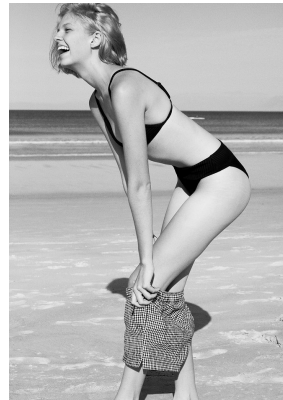

BOSS MODELS

JOHANNESBURG

SORICA CLOETE

Height: 176cm Bust: 78cm Waist: 65cm Hips: 96cm Shoe: 7 UK Hair: Blonde Eyes: Blue

BOSS MODELS

JOHANNESBURG

SORICA CLOETE

Height: 176cm Bust: 78cm Waist: 65cm Hips: 96cm Shoe: 7 UK Hair: Blonde Eyes: Blue