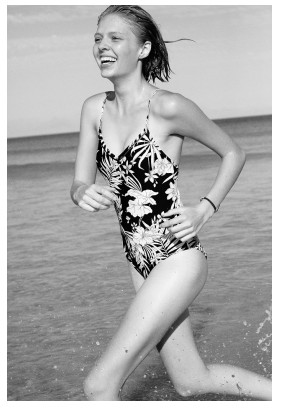

BOSS MODELS

JOHANNESBURG

SORICA CLOETE

Height: 176cm Bust: 78cm Waist: 65cm Hips: 96cm Shoe: 7 UK Hair: Blonde Eyes: Blue

BOSS MODELS

JOHANNESBURG

SORICA CLOETE

Height: 176cm Bust: 78cm Waist: 65cm Hips: 96cm Shoe: 7 UK Hair: Blonde Eyes: Blue