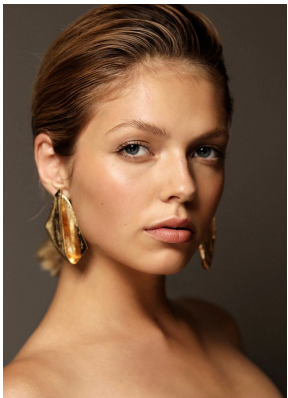

BOSS MODELS

JOHANNESBURG

SORICA CLOETE

Height: 176cm Bust: 78cm Waist: 65cm Hips: 96cm Shoe: 7 UK Hair: Blonde Eyes: Blue

BOSS MODELS

JOHANNESBURG

SORICA CLOETE

Height: 176cm Bust: 78cm Waist: 65cm Hips: 96cm Shoe: 7 UK Hair: Blonde Eyes: Blue