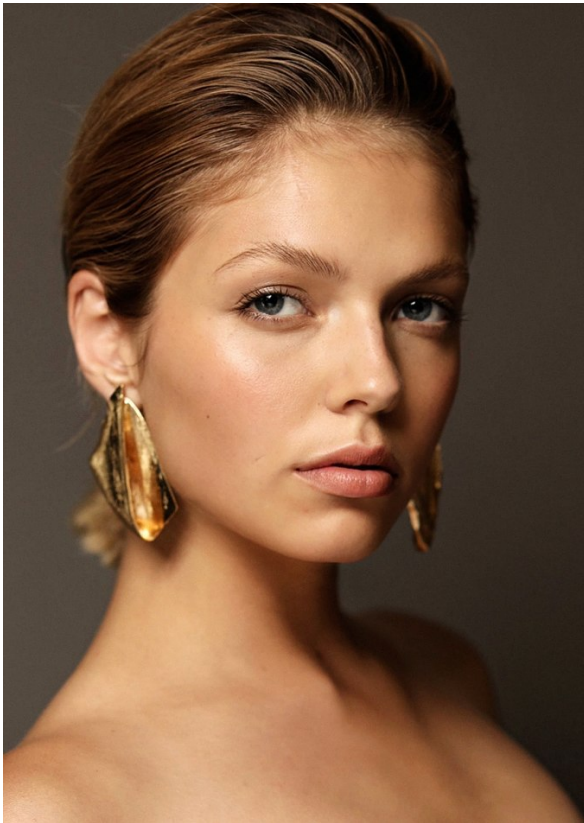

BOSS MODELS

JOHANNESBURG

SORICA CLOETE

Height: 176cm Bust: 78cm Waist: 65cm Hips: 96cm Shoe: 7 UK Hair: Blonde Eyes: Blue

BOSS MODELS

JOHANNESBURG

SORICA CLOETE

Height: 176cm Bust: 78cm Waist: 65cm Hips: 96cm Shoe: 7 UK Hair: Blonde Eyes: Blue