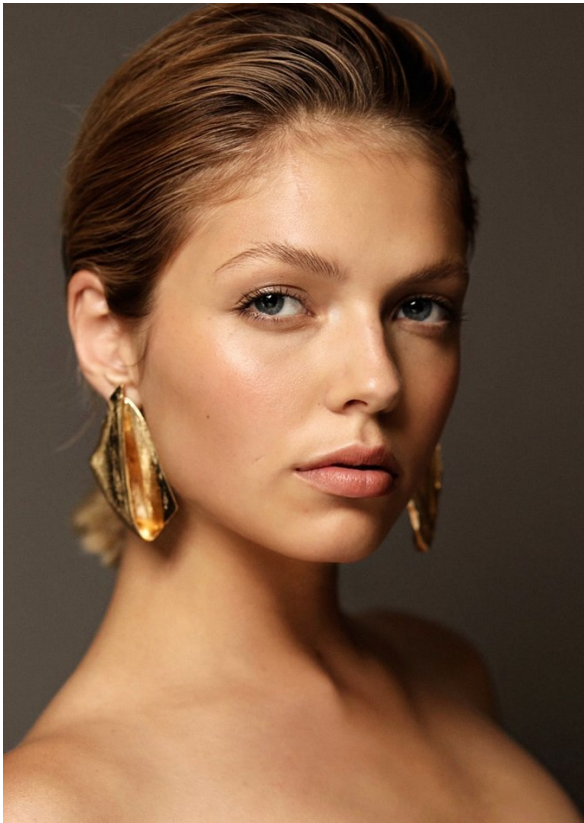

# BOSS MODELS

JOHANNESBURG

SORICA CLOETE

Height: 176cm Bust: 78cm Waist: 65cm Hips: 96cm Shoe: 7 UK Hair: Blonde Eyes: Blue

# BOSS MODELS

JOHANNESBURG

**SORICA CLOETE**

Height: 176cm Bust: 78cm Waist: 65cm Hips: 96cm Shoe: 7 UK Hair: Blonde Eyes: Blue