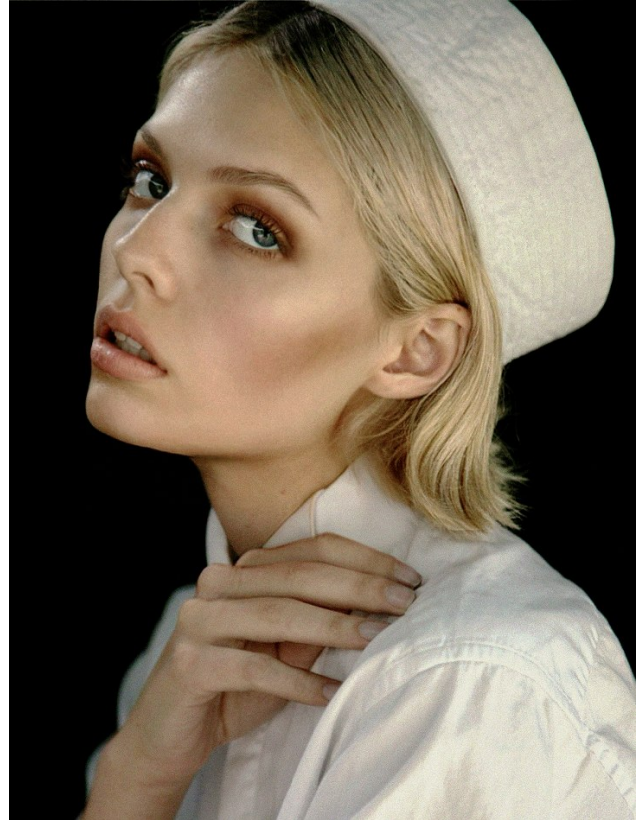

# BOSS MODELS

JOHANNESBURG

SORICA CLOETE

Height: 176cm Bust: 78cm Waist: 65cm Hips: 96cm Shoe: 7 UK Hair: Blonde Eyes: Blue

# BOSS MODELS

JOHANNESBURG

**SORICA CLOETE**

Height: 176cm Bust: 78cm Waist: 65cm Hips: 96cm Shoe: 7 UK Hair: Blonde Eyes: Blue