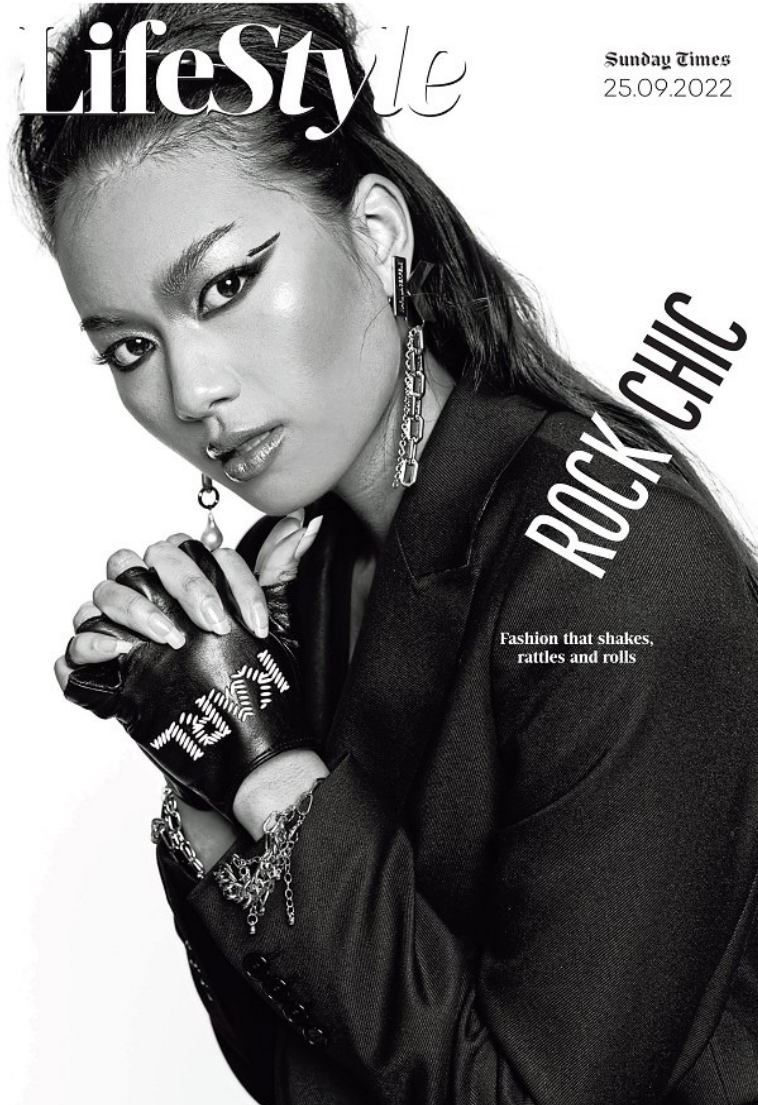

LifeStyle

Sunday Times
25.09.2022