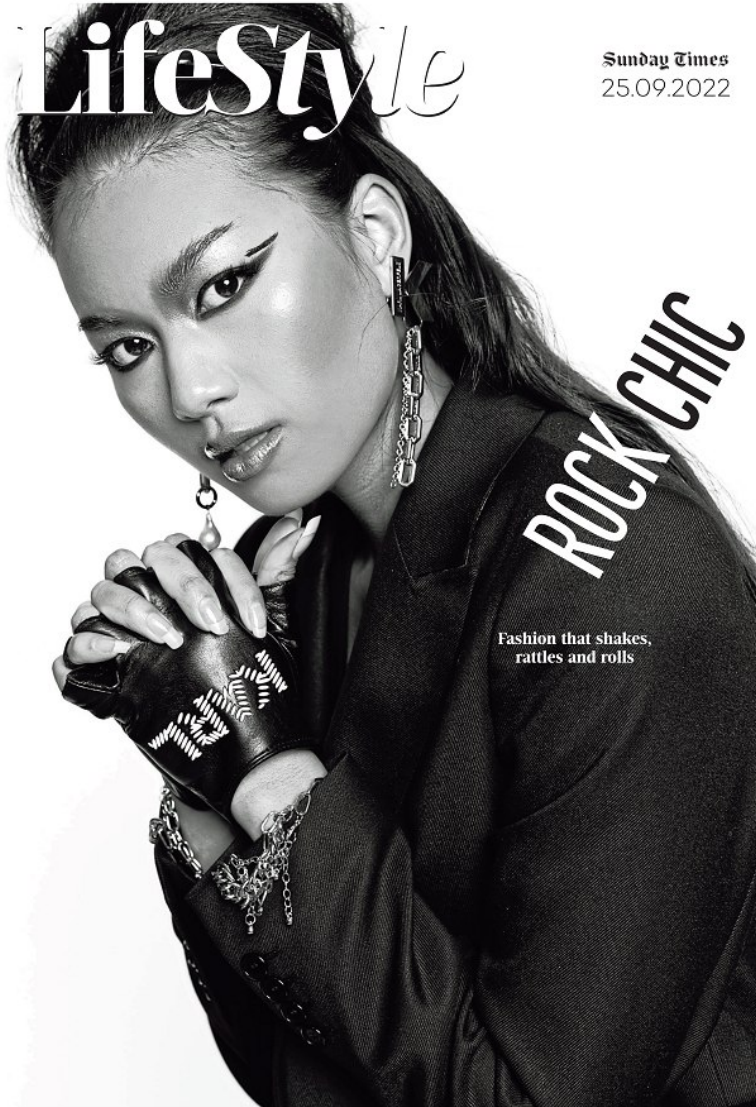

LifeStyle

Sunday Times
25.09.2022