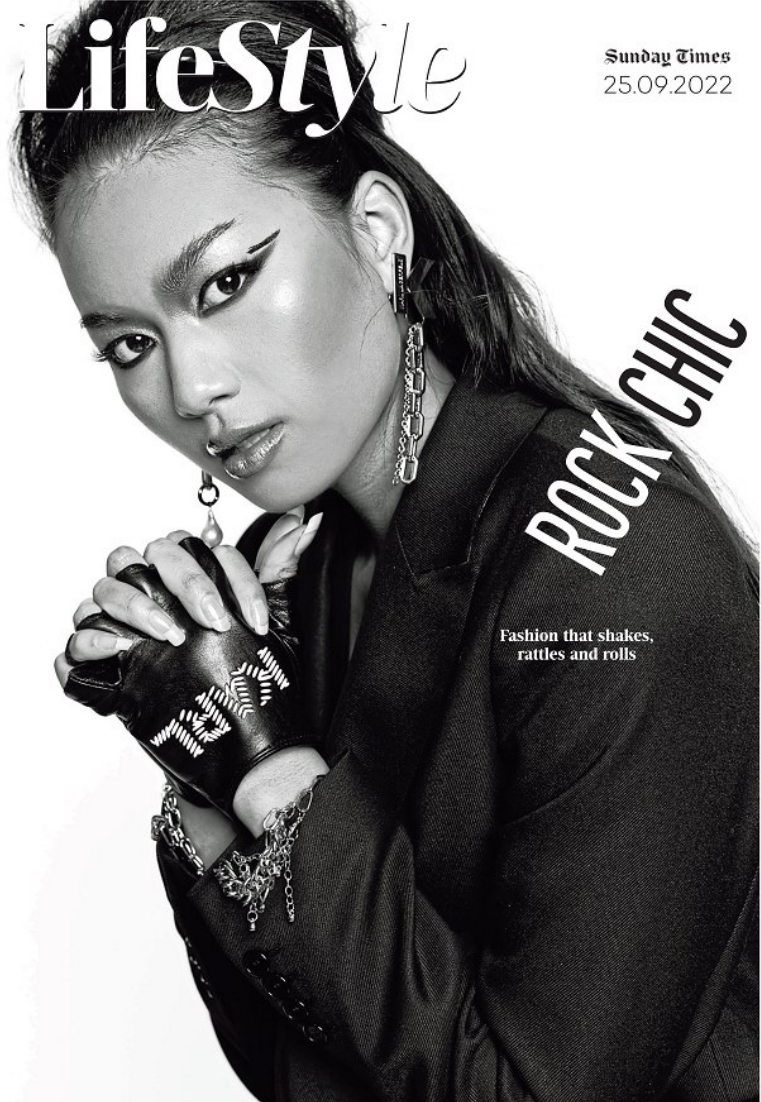

LifeStyle

Sunday Times
25.09.2022