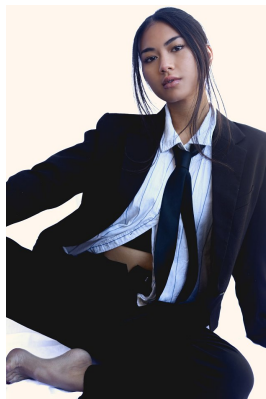

BOSS MODELS

JOHANNESBURG

MEW PAPHAWARIN BUTSRI

Height: 167cm Bust: 79cm Waist: 61cm Hips: 89cm Shoe: 4.5 UK Hair: Dark Brown Eyes: Brown

BOSS MODELS

JOHANNESBURG

MEW PAPHAWARIN BUTSRI

Height: 167cm Bust: 79cm Waist: 61cm Hips: 89cm Shoe: 4.5 UK Hair: Dark Brown Eyes: Brown