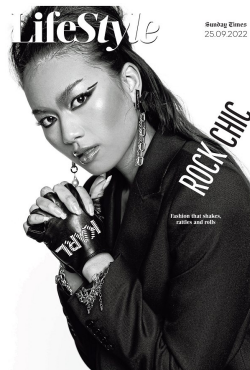

BOSS MODELS

JOHANNESBURG

MEW PAPHAWARIN BUTSRI

Height: 167cm Bust: 79cm Waist: 61cm Hips: 89cm Shoe: 4.5 UK Hair: Dark Brown Eyes: Brown

BOSS MODELS

JOHANNESBURG

MEW PAPHAWARIN BUTSRI

Height: 167cm Bust: 79cm Waist: 61cm Hips: 89cm Shoe: 4.5 UK Hair: Dark Brown Eyes: Brown