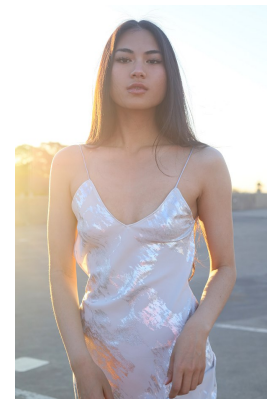

BOSS MODELS

JOHANNESBURG

MEW PAPHAWARIN BUTSRI

Height: 167cm Bust: 79cm Waist: 61cm Hips: 89cm Shoe: 4.5 UK Hair: Dark Brown Eyes: Brown

BOSS MODELS

JOHANNESBURG

MEW PAPHAWARIN BUTSRI

Height: 167cm Bust: 79cm Waist: 61cm Hips: 89cm Shoe: 4.5 UK Hair: Dark Brown Eyes: Brown