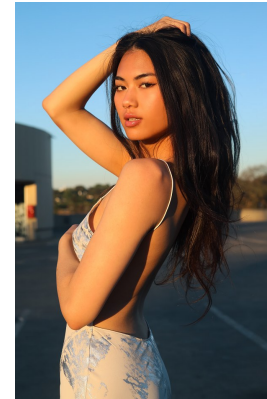

BOSS MODELS

JOHANNESBURG

MEW PAPHAWARIN BUTSRI

Height: 167cm Bust: 79cm Waist: 61cm Hips: 89cm Shoe: 4.5 UK Hair: Dark Brown Eyes: Brown

BOSS MODELS

JOHANNESBURG

MEW PAPHAWARIN BUTSRI

Height: 167cm Bust: 79cm Waist: 61cm Hips: 89cm Shoe: 4.5 UK Hair: Dark Brown Eyes: Brown