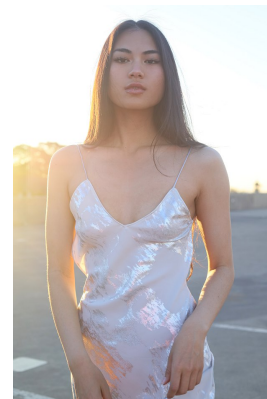

BOSS MODELS

JOHANNESBURG

MEW PAPHAWARIN BUTSRI

Height: 167cm Bust: 79cm Waist: 61cm Hips: 89cm Shoe: 4.5 UK Hair: Dark Brown Eyes: Brown

BOSS MODELS

JOHANNESBURG

MEW PAPHAWARIN BUTSRI

Height: 167cm Bust: 79cm Waist: 61cm Hips: 89cm Shoe: 4.5 UK Hair: Dark Brown Eyes: Brown