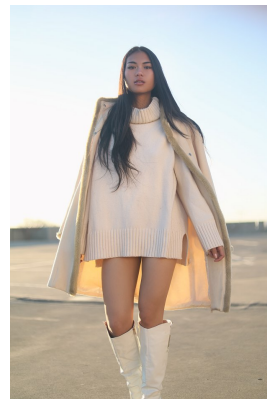

BOSS MODELS

JOHANNESBURG

MEW PAPHAWARIN BUTSRI

Height: 167cm Bust: 79cm Waist: 61cm Hips: 89cm Shoe: 4.5 UK Hair: Dark Brown Eyes: Brown

BOSS MODELS

JOHANNESBURG

MEW PAPHAWARIN BUTSRI

Height: 167cm Bust: 79cm Waist: 61cm Hips: 89cm Shoe: 4.5 UK Hair: Dark Brown Eyes: Brown