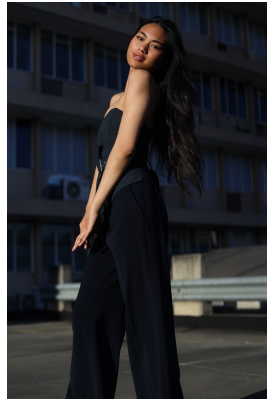

BOSS MODELS

JOHANNESBURG

MEW PAPHAWARIN BUTSRI

Height: 167cm Bust: 79cm Waist: 61cm Hips: 89cm Shoe: 4.5 UK Hair: Dark Brown Eyes: Brown

BOSS MODELS

JOHANNESBURG

MEW PAPHAWARIN BUTSRI

Height: 167cm Bust: 79cm Waist: 61cm Hips: 89cm Shoe: 4.5 UK Hair: Dark Brown Eyes: Brown