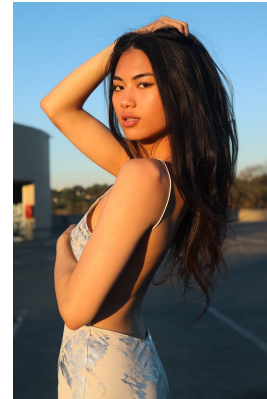

BOSS MODELS

JOHANNESBURG

MEW PAPHAWARIN BUTSRI

Height: 167cm Bust: 79cm Waist: 61cm Hips: 89cm Shoe: 4.5 UK Hair: Dark Brown Eyes: Brown

BOSS MODELS

JOHANNESBURG

MEW PAPHAWARIN BUTSRI

Height: 167cm Bust: 79cm Waist: 61cm Hips: 89cm Shoe: 4.5 UK Hair: Dark Brown Eyes: Brown