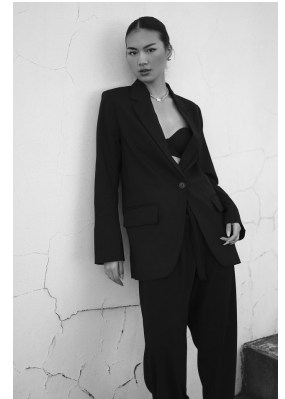

BOSS MODELS

JOHANNESBURG

MEW PAPHAWARIN BUTSRI

Height: 167cm Bust: 79cm Waist: 61cm Hips: 89cm Shoe: 4.5 UK Hair: Dark Brown Eyes: Brown

BOSS MODELS

JOHANNESBURG

MEW PAPHAWARIN BUTSRI

Height: 167cm Bust: 79cm Waist: 61cm Hips: 89cm Shoe: 4.5 UK Hair: Dark Brown Eyes: Brown