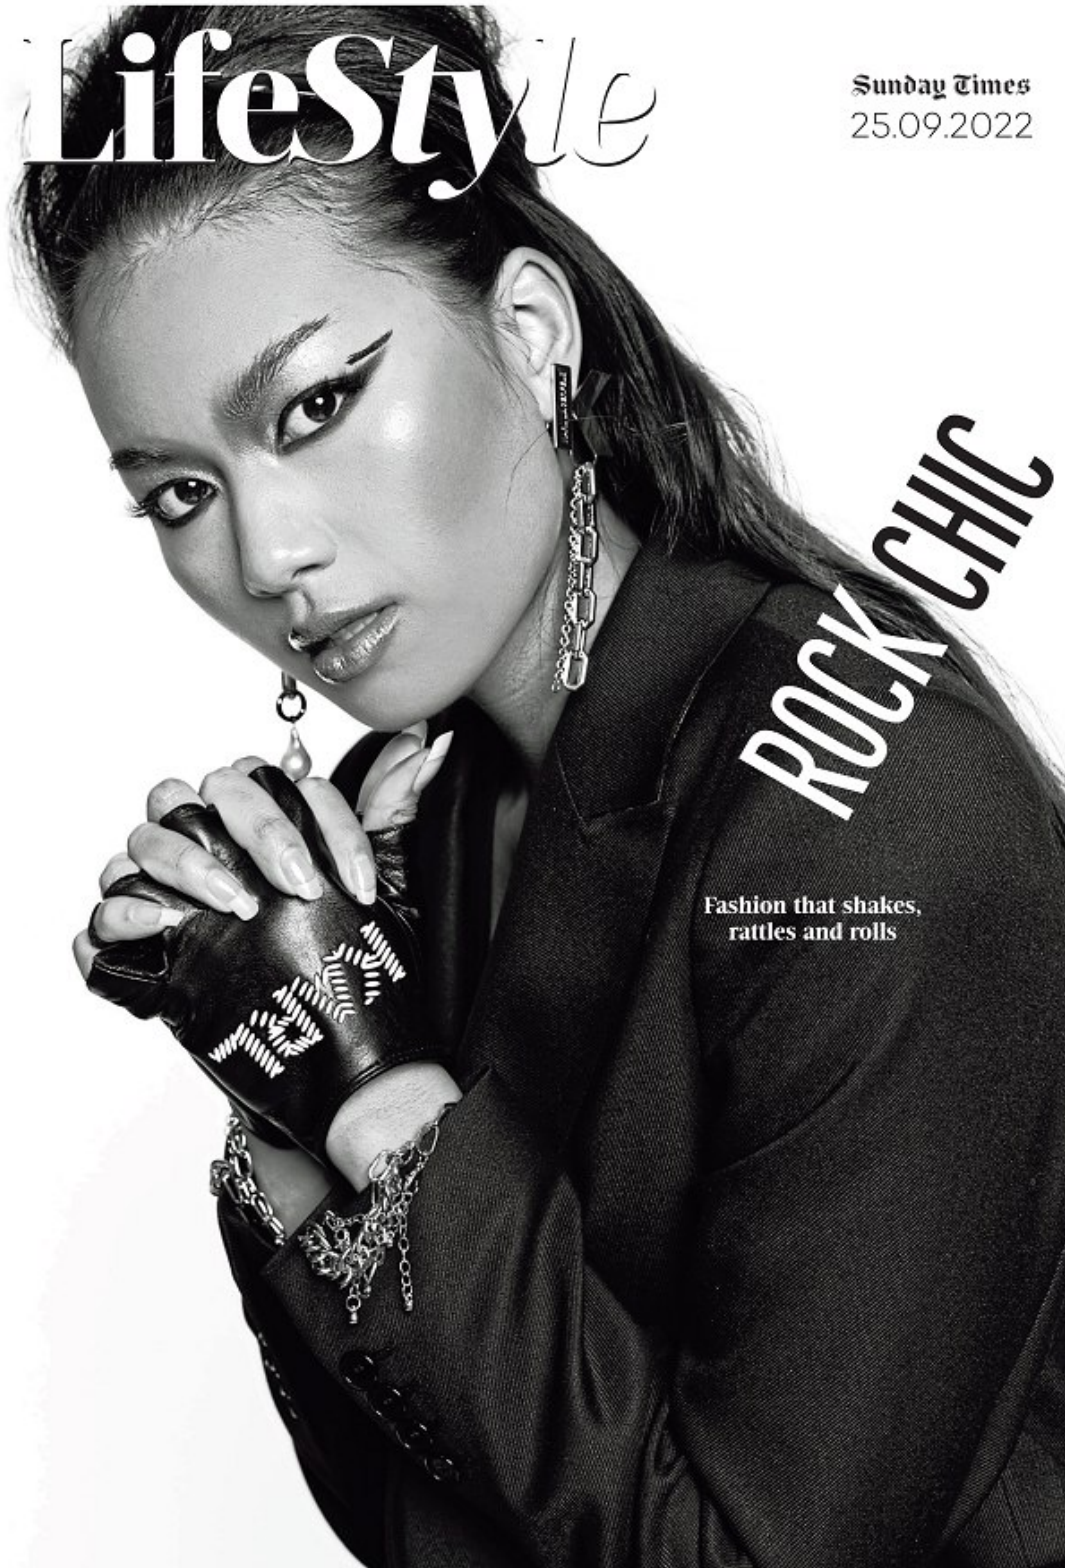

LifeStyle | Fashion 25-09-2022 Sunbag Times

MEW PAPHAWARIN BUTSRI

Height: 167cm Bust: 79cm Waist: 61cm Hips: 89cm Shoe: 4.5 UK Hair: Dark Brown Eyes: Brown

BOSS MODELS

JOHANNESBURG

LifeStyle

Sunday Times
25.09.2022