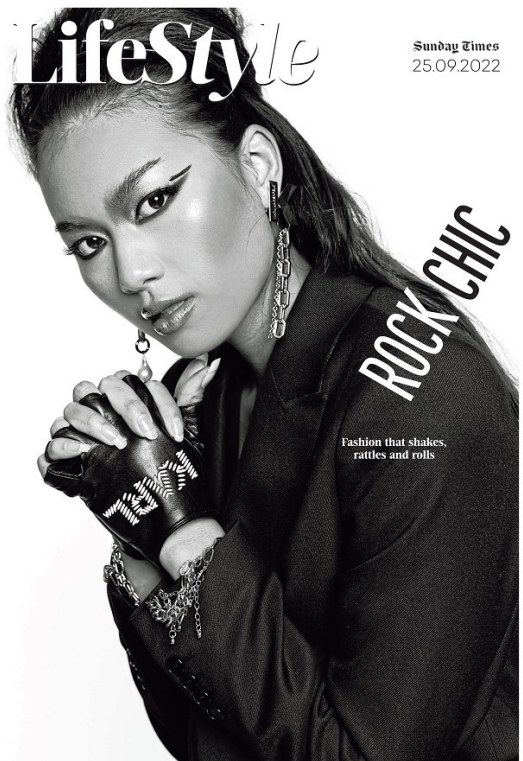

BOSS MODELS

JOHANNESBURG

MEW PAPHAWARIN BUTSRI

Height: 167cm Bust: 79cm Waist: 61cm Hips: 89cm Shoe: 4.5 UK Hair: Dark Brown Eyes: Brown

BOSS MODELS

JOHANNESBURG

MEW PAPHAWARIN BUTSRI

Height: 167cm Bust: 79cm Waist: 61cm Hips: 89cm Shoe: 4.5 UK Hair: Dark Brown Eyes: Brown