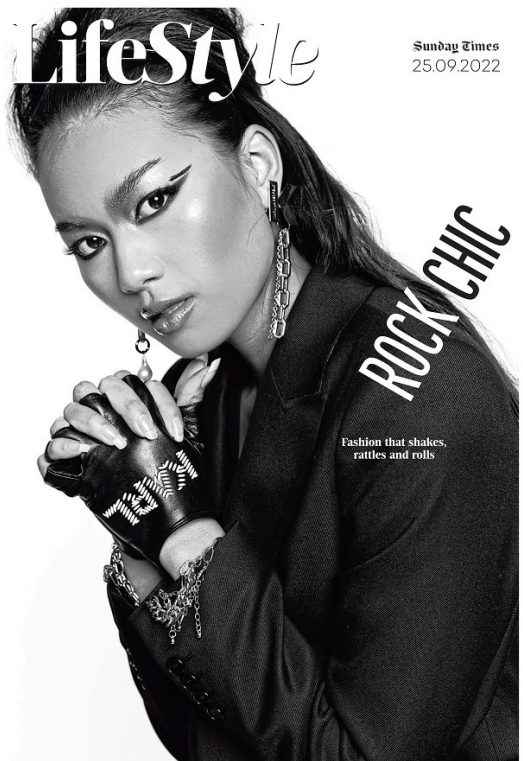

BOSS MODELS

JOHANNESBURG

MEW PAPHAWARIN BUTSRI

Height: 167cm Bust: 79cm Waist: 61cm Hips: 89cm Shoe: 4.5 UK Hair: Dark Brown Eyes: Brown