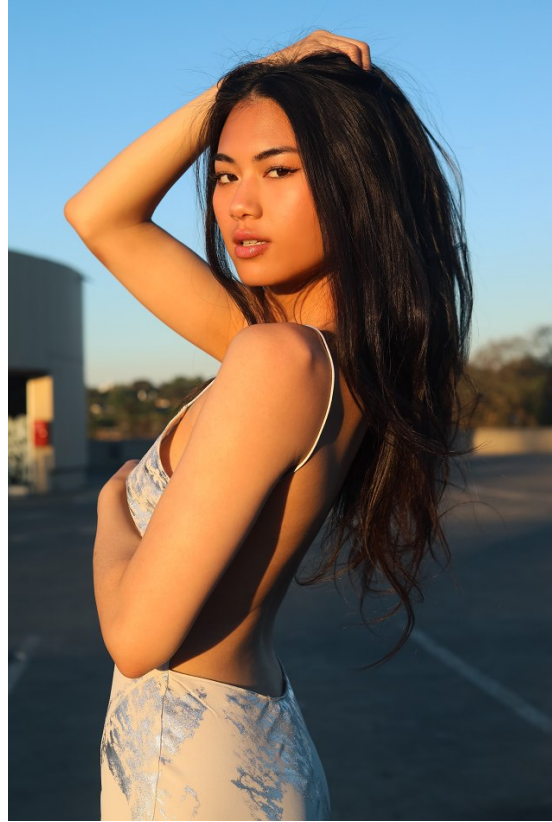

BOSS MODELS

JOHANNESBURG

MEW PAPHAWARIN BUTSRI

Height: 167cm Bust: 79cm Waist: 61cm Hips: 89cm Shoe: 4.5 UK Hair: Dark Brown Eyes: Brown