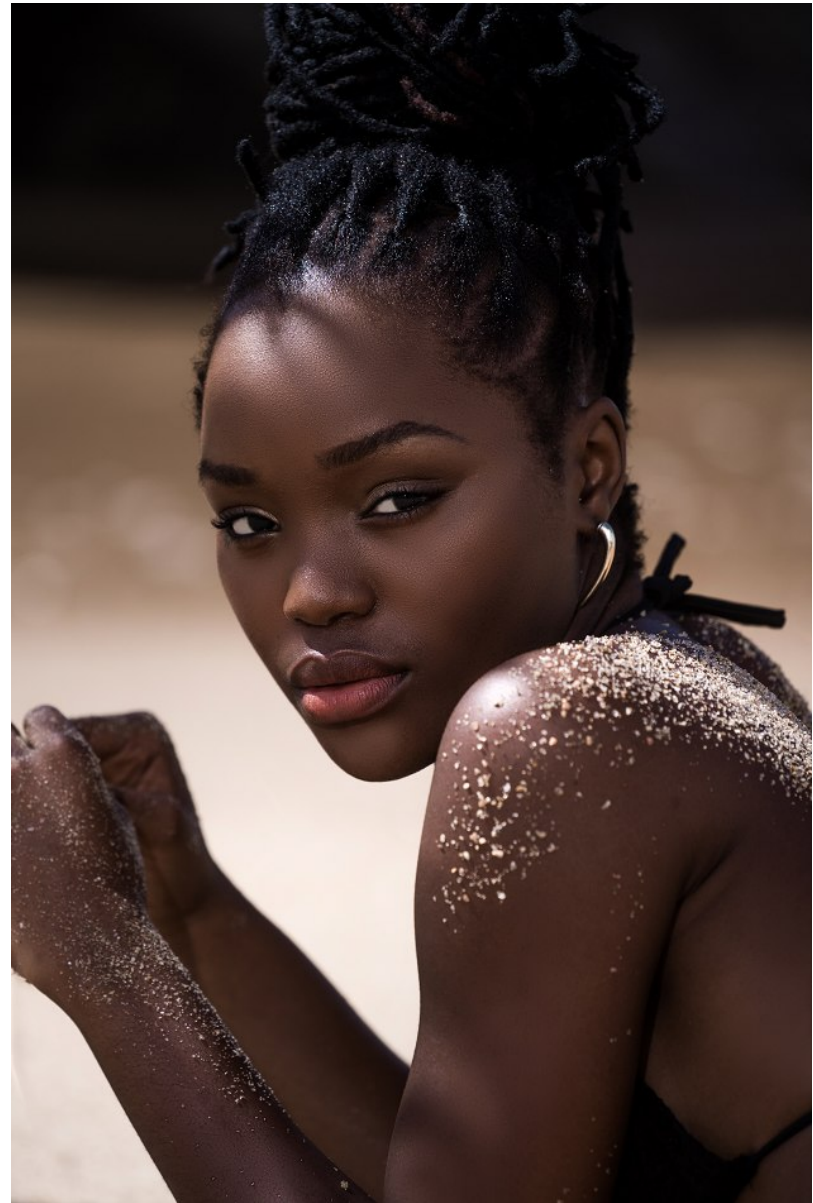

BOSS MODELS

JOHANNESBURG

LUYANDA ZWANE

Height: 165cm Bust: 83cm Waist: 69cm Hips: 99cm Shoe: 5 UK Hair: Black Eyes: Black