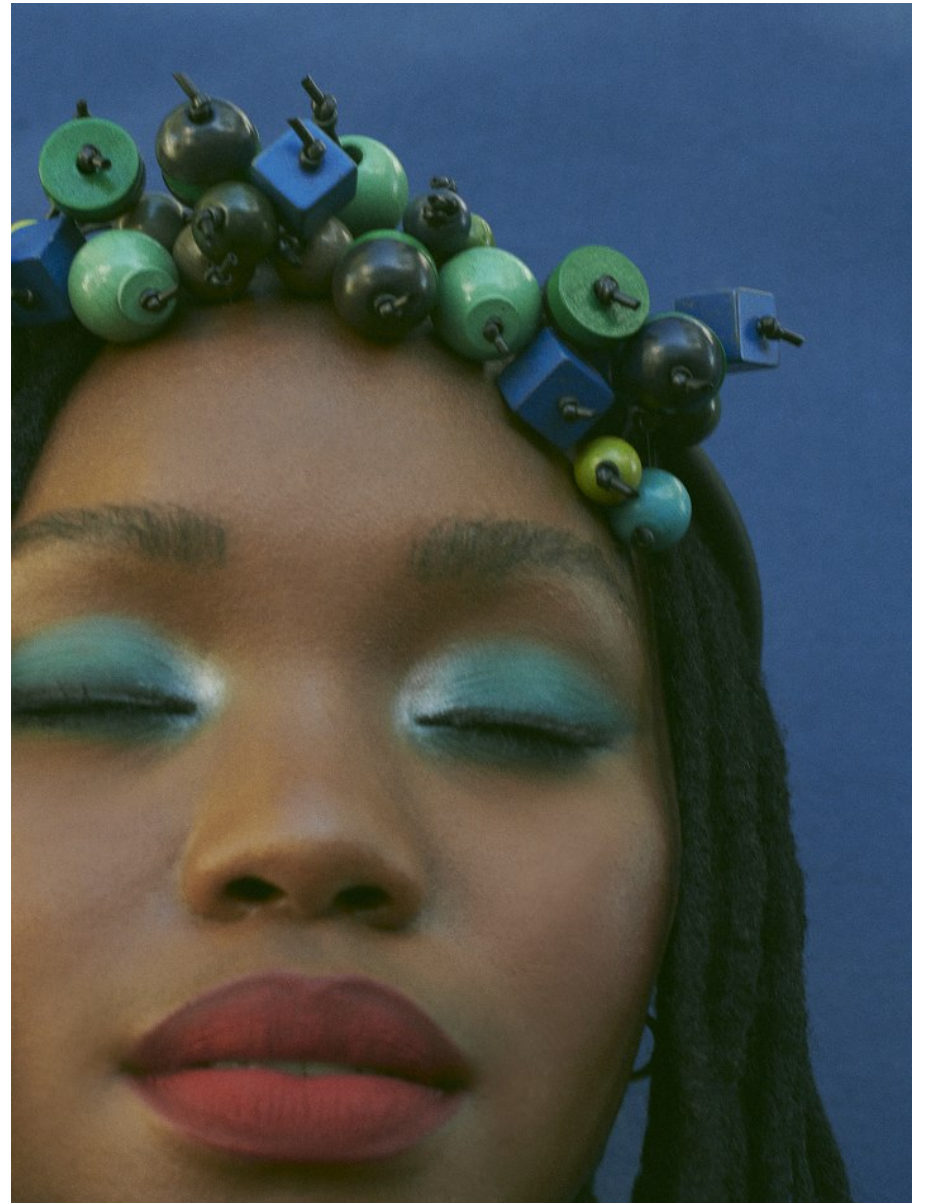

BOSS MODELS

JOHANNESBURG

Height: 165cm Bust: 83cm Waist: 69cm Hips: 99cm Shoe: 5 UK Hair: Black Eyes: Black