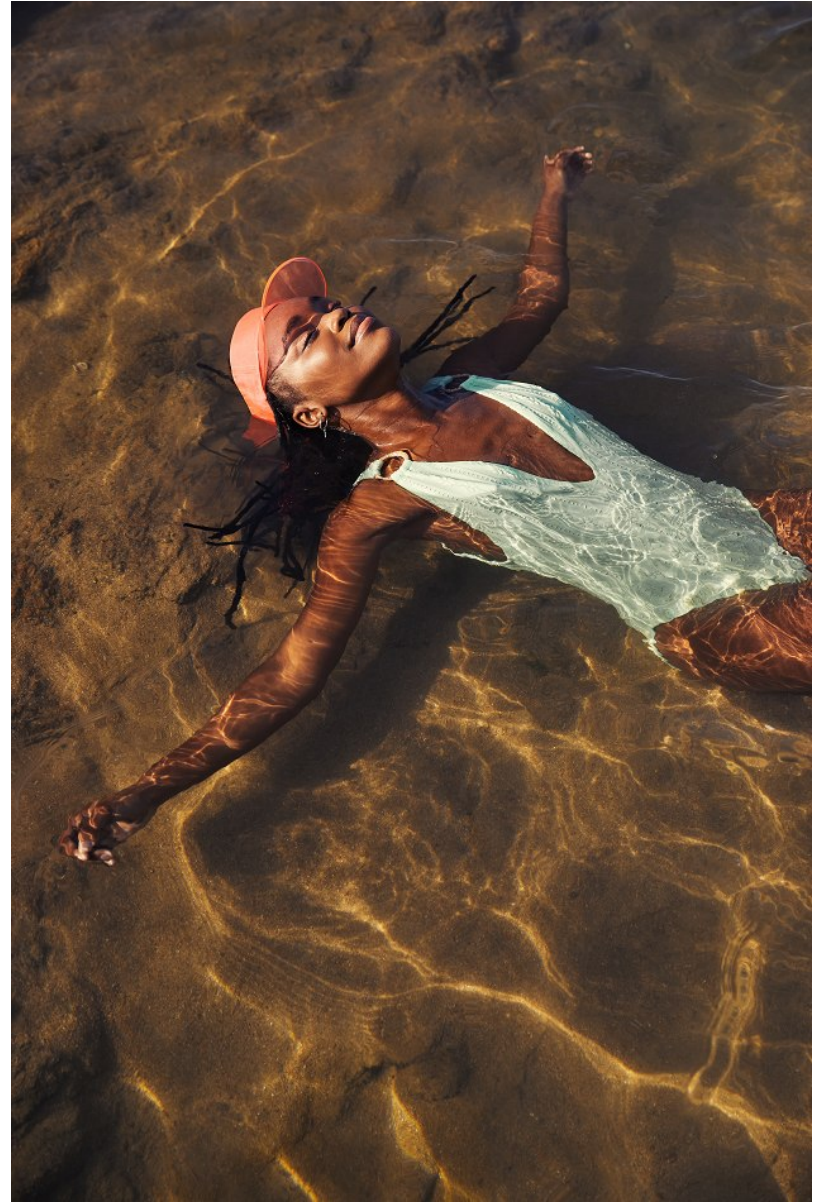

BOSS MODELS

JOHANNESBURG

LUYANDA ZWANE

Height: 165cm Bust: 83cm Waist: 69cm Hips: 99cm Shoe: 5 UK Hair: Black Eyes: Black

BOSS MODELS

JOHANNESBURG

LUYANDA ZWANE

Height: 165cm Bust: 83cm Waist: 69cm Hips: 99cm Shoe: 5 UK Hair: Black Eyes: Black