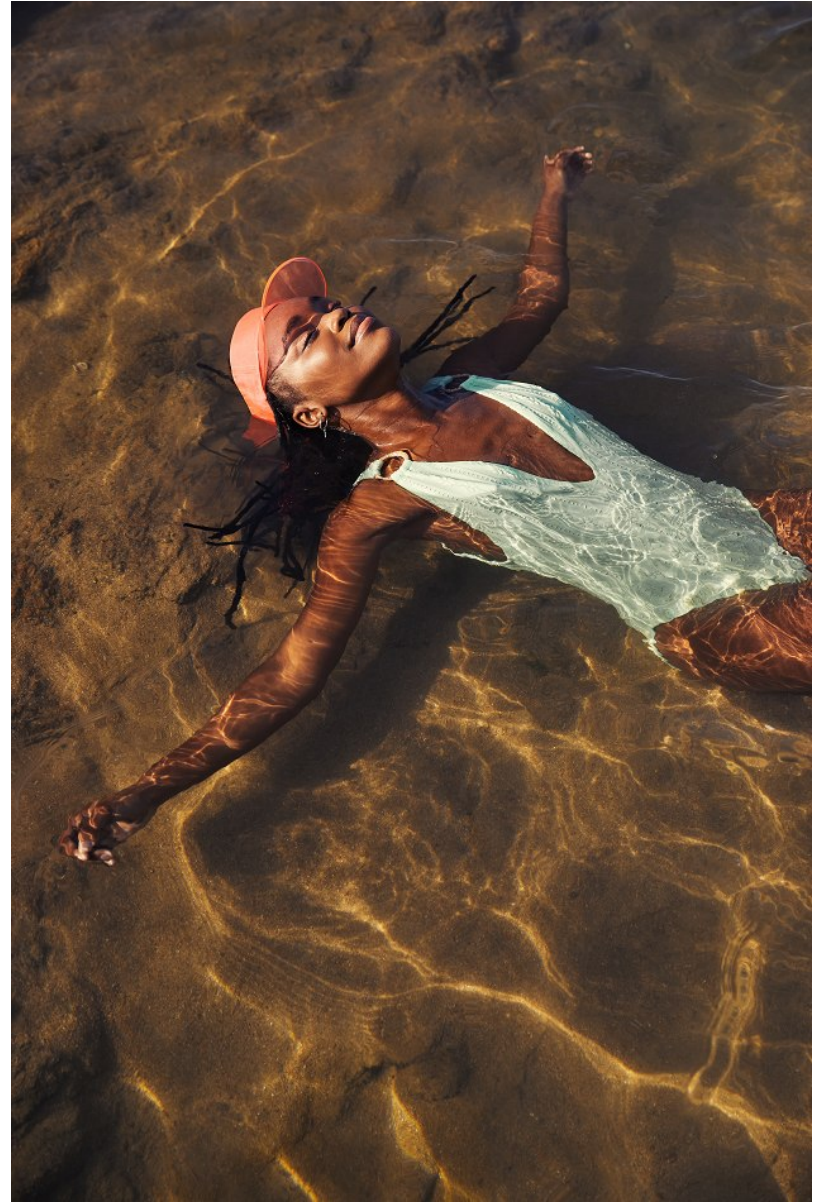

# BOSS MODELS

JOHANNESBURG

LUYANDA ZWANE

Height: 165cm Bust: 83cm Waist: 69cm Hips: 99cm Shoe: 5 UK Hair: Black Eyes: Black