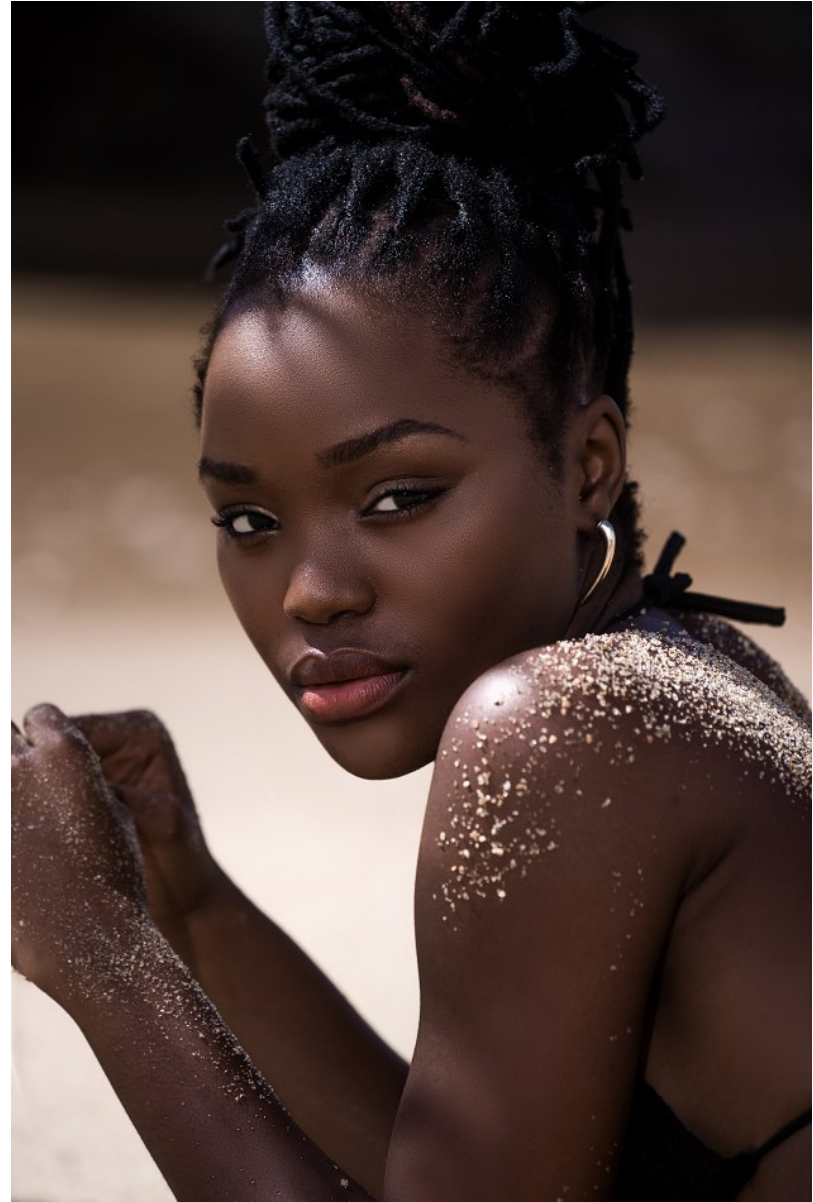

BOSS MODELS

JOHANNESBURG

LUYANDA ZWANE

Height: 165cm Bust: 83cm Waist: 69cm Hips: 99cm Shoe: 5 UK Hair: Black Eyes: Black