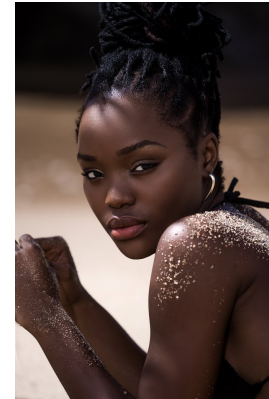

BOSS MODELS

JOHANNESBURG

LUYANDA ZWANE

Height: 165cm Bust: 83cm Waist: 69cm Hips: 99cm Shoe: 5 UK Hair: Black Eyes: Black

BOSS MODELS

JOHANNESBURG

LUYANDA ZWANE

Height: 165cm Bust: 83cm Waist: 69cm Hips: 99cm Shoe: 5 UK Hair: Black Eyes: Black

BOSS MODELS

JOHANNESBURG

LUYANDA ZWANE

Height: 165cm Bust: 83cm Waist: 69cm Hips: 99cm Shoe: 5 UK Hair: Black Eyes: Black