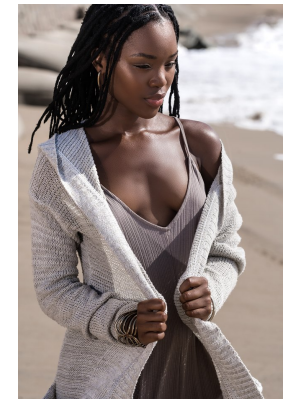

BOSS MODELS

JOHANNESBURG

LUYANDA ZWANE

Height: 165cm Bust: 83cm Waist: 69cm Hips: 99cm Shoe: 5 UK Hair: Black Eyes: Black

BOSS MODELS

JOHANNESBURG

LUYANDA ZWANE

Height: 165cm Bust: 83cm Waist: 69cm Hips: 99cm Shoe: 5 UK Hair: Black Eyes: Black

BOSS MODELS

JOHANNESBURG

LUYANDA ZWANE

Height: 165cm Bust: 83cm Waist: 69cm Hips: 99cm Shoe: 5 UK Hair: Black Eyes: Black