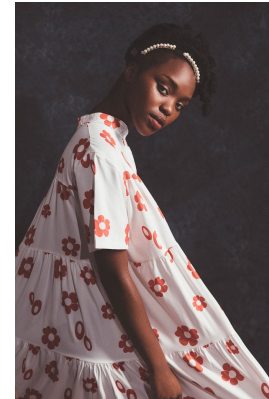

# BOSS MODELS

JOHANNESBURG

LUYANDA ZWANE

Height: 165cm Bust: 83cm Waist: 69cm Hips: 99cm Shoe: 5 UK Hair: Black Eyes: Black

## LUYANDA ZWANE

Height: 165cm Bust: 83cm Waist: 69cm Hips: 99cm Shoe: 5 UK Hair: Black Eyes: Black