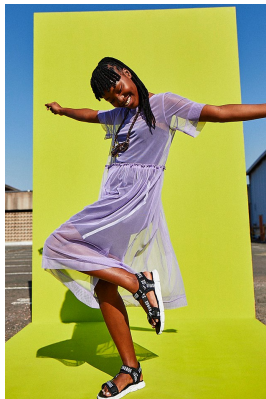

BOSS MODELS

JOHANNESBURG

LUYANDA ZWANE

Height: 165cm Bust: 83cm Waist: 69cm Hips: 99cm Shoe: 5 UK Hair: Black Eyes: Black

BOSS MODELS

JOHANNESBURG

LUYANDA ZWANE

Height: 165cm Bust: 83cm Waist: 69cm Hips: 99cm Shoe: 5 UK Hair: Black Eyes: Black

BOSS MODELS

JOHANNESBURG

LUYANDA ZWANE

Height: 165cm Bust: 83cm Waist: 69cm Hips: 99cm Shoe: 5 UK Hair: Black Eyes: Black