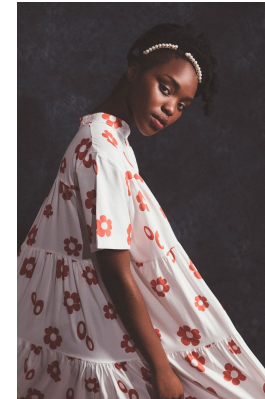

BOSS MODELS

JOHANNESBURG

LUYANDA ZWANE

Height: 165cm Bust: 83cm Waist: 69cm Hips: 99cm Shoe: 5 UK Hair: Black Eyes: Black

BOSS MODELS

JOHANNESBURG

LUYANDA ZWANE

Height: 165cm Bust: 83cm Waist: 69cm Hips: 99cm Shoe: 5 UK Hair: Black Eyes: Black

BOSS MODELS

JOHANNESBURG

LUYANDA ZWANE

Height: 165cm Bust: 83cm Waist: 69cm Hips: 99cm Shoe: 5 UK Hair: Black Eyes: Black