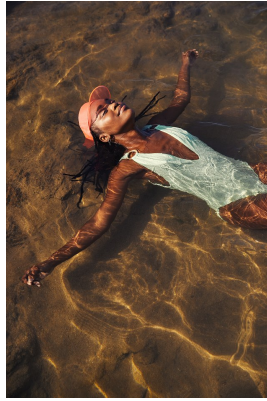

# BOSS MODELS

JOHANNESBURG

LUYANDA ZWANE

Height: 165cm Bust: 83cm Waist: 69cm Hips: 99cm Shoe: 5 UK Hair: Black Eyes: Black

## LUYANDA ZWANE

Height: 165cm Bust: 83cm Waist: 69cm Hips: 99cm Shoe: 5 UK Hair: Black Eyes: Black