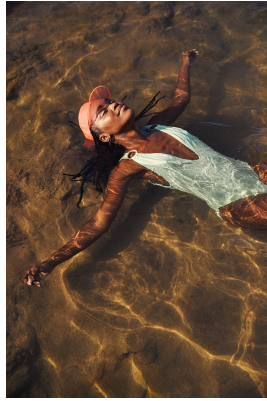

BOSS MODELS

JOHANNESBURG

LUYANDA ZWANE

Height: 165cm Bust: 83cm Waist: 69cm Hips: 99cm Shoe: 5 UK Hair: Black Eyes: Black

BOSS MODELS

JOHANNESBURG

LUYANDA ZWANE

Height: 165cm Bust: 83cm Waist: 69cm Hips: 99cm Shoe: 5 UK Hair: Black Eyes: Black

BOSS MODELS

JOHANNESBURG

LUYANDA ZWANE

Height: 165cm Bust: 83cm Waist: 69cm Hips: 99cm Shoe: 5 UK Hair: Black Eyes: Black