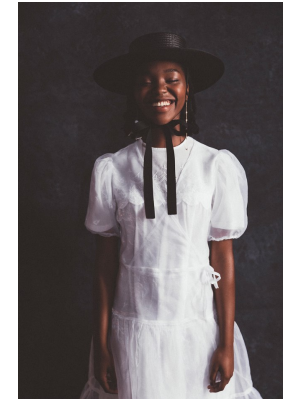

BOSS MODELS

JOHANNESBURG

LUYANDA ZWANE

Height: 165cm Bust: 83cm Waist: 69cm Hips: 99cm Shoe: 5 UK Hair: Black Eyes: Black

BOSS MODELS

JOHANNESBURG

LUYANDA ZWANE

Height: 165cm Bust: 83cm Waist: 69cm Hips: 99cm Shoe: 5 UK Hair: Black Eyes: Black

BOSS MODELS

JOHANNESBURG

LUYANDA ZWANE

Height: 165cm Bust: 83cm Waist: 69cm Hips: 99cm Shoe: 5 UK Hair: Black Eyes: Black