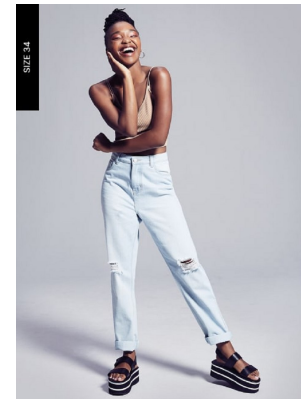

BOSS MODELS

JOHANNESBURG

LUYANDA ZWANE

Height: 165cm Bust: 83cm Waist: 69cm Hips: 99cm Shoe: 5 UK Hair: Black Eyes: Black

BOSS MODELS

JOHANNESBURG

LUYANDA ZWANE

Height: 165cm Bust: 83cm Waist: 69cm Hips: 99cm Shoe: 5 UK Hair: Black Eyes: Black

BOSS MODELS

JOHANNESBURG

LUYANDA ZWANE

Height: 165cm Bust: 83cm Waist: 69cm Hips: 99cm Shoe: 5 UK Hair: Black Eyes: Black