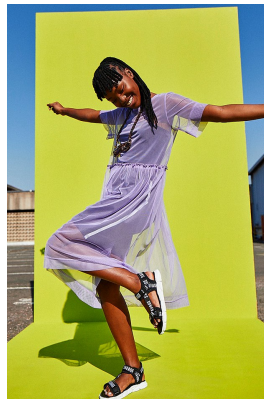

BOSS MODELS

JOHANNESBURG

LUYANDA ZWANE

Height: 165cm Bust: 83cm Waist: 69cm Hips: 99cm Shoe: 5 UK Hair: Black Eyes: Black

BOSS MODELS

JOHANNESBURG

LUYANDA ZWANE

Height: 165cm Bust: 83cm Waist: 69cm Hips: 99cm Shoe: 5 UK Hair: Black Eyes: Black

BOSS MODELS

JOHANNESBURG

LUYANDA ZWANE

Height: 165cm Bust: 83cm Waist: 69cm Hips: 99cm Shoe: 5 UK Hair: Black Eyes: Black