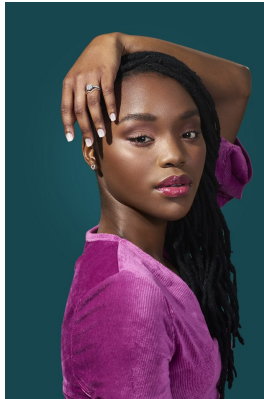

# BOSS MODELS

JOHANNESBURG

LUYANDA ZWANE

Height: 165cm Bust: 83cm Waist: 69cm Hips: 99cm Shoe: 5 UK Hair: Black Eyes: Black

# BOSS MODELS

JOHANNESBURG

## LUYANDA ZWANE

Height: 165cm Bust: 83cm Waist: 69cm Hips: 99cm Shoe: 5 UK Hair: Black Eyes: Black