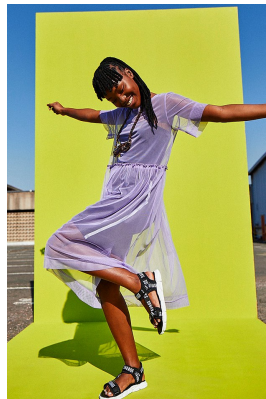

BOSS MODELS

JOHANNESBURG

LUYANDA ZWANE

Height: 165cm Bust: 83cm Waist: 69cm Hips: 99cm Shoe: 5 UK Hair: Black Eyes: Black

BOSS MODELS

JOHANNESBURG

LUYANDA ZWANE

Height: 165cm Bust: 83cm Waist: 69cm Hips: 99cm Shoe: 5 UK Hair: Black Eyes: Black

BOSS MODELS

JOHANNESBURG

LUYANDA ZWANE

Height: 165cm Bust: 83cm Waist: 69cm Hips: 99cm Shoe: 5 UK Hair: Black Eyes: Black