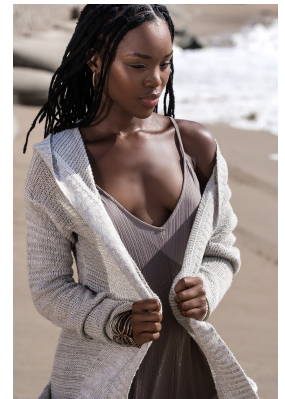

# BOSS MODELS

JOHANNESBURG

LUYANDA ZWANE

Height: 165cm Bust: 83cm Waist: 69cm Hips: 99cm Shoe: 5 UK Hair: Black Eyes: Black

## LUYANDA ZWANE

Height: 165cm Bust: 83cm Waist: 69cm Hips: 99cm Shoe: 5 UK Hair: Black Eyes: Black