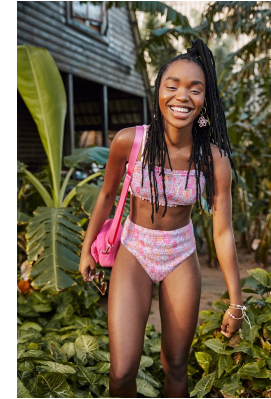

BOSS MODELS

JOHANNESBURG

LUYANDA ZWANE

Height: 165cm Bust: 83cm Waist: 69cm Hips: 99cm Shoe: 5 UK Hair: Black Eyes: Black

BOSS MODELS

JOHANNESBURG

LUYANDA ZWANE

Height: 165cm Bust: 83cm Waist: 69cm Hips: 99cm Shoe: 5 UK Hair: Black Eyes: Black

BOSS MODELS

JOHANNESBURG

LUYANDA ZWANE

Height: 165cm Bust: 83cm Waist: 69cm Hips: 99cm Shoe: 5 UK Hair: Black Eyes: Black