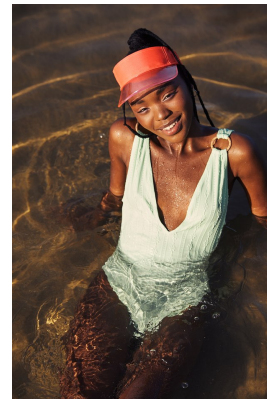

BOSS MODELS

JOHANNESBURG

LUYANDA ZWANE

Height: 165cm Bust: 83cm Waist: 69cm Hips: 99cm Shoe: 5 UK Hair: Black Eyes: Black

BOSS MODELS

JOHANNESBURG

LUYANDA ZWANE

Height: 165cm Bust: 83cm Waist: 69cm Hips: 99cm Shoe: 5 UK Hair: Black Eyes: Black

BOSS MODELS

JOHANNESBURG

LUYANDA ZWANE

Height: 165cm Bust: 83cm Waist: 69cm Hips: 99cm Shoe: 5 UK Hair: Black Eyes: Black