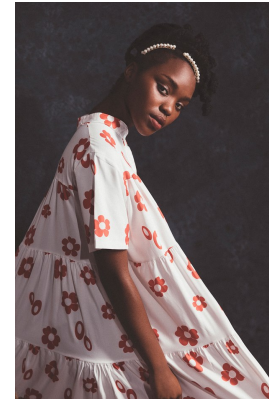

BOSS MODELS

JOHANNESBURG

LUYANDA ZWANE

Height: 165cm Bust: 83cm Waist: 69cm Hips: 99cm Shoe: 5 UK Hair: Black Eyes: Black

BOSS MODELS

JOHANNESBURG

LUYANDA ZWANE

Height: 165cm Bust: 83cm Waist: 69cm Hips: 99cm Shoe: 5 UK Hair: Black Eyes: Black

BOSS MODELS

JOHANNESBURG

LUYANDA ZWANE

Height: 165cm Bust: 83cm Waist: 69cm Hips: 99cm Shoe: 5 UK Hair: Black Eyes: Black