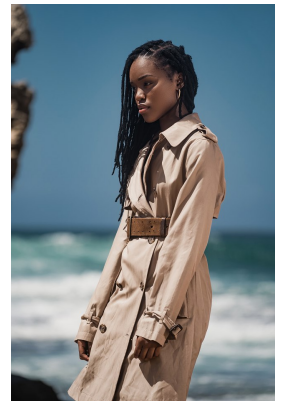

BOSS MODELS

JOHANNESBURG

LUYANDA ZWANE

Height: 165cm Bust: 83cm Waist: 69cm Hips: 99cm Shoe: 5 UK Hair: Black Eyes: Black

BOSS MODELS

JOHANNESBURG

LUYANDA ZWANE

Height: 165cm Bust: 83cm Waist: 69cm Hips: 99cm Shoe: 5 UK Hair: Black Eyes: Black

BOSS MODELS

JOHANNESBURG

LUYANDA ZWANE

Height: 165cm Bust: 83cm Waist: 69cm Hips: 99cm Shoe: 5 UK Hair: Black Eyes: Black