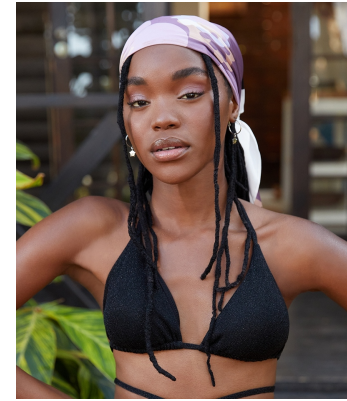

# BOSS MODELS

JOHANNESBURG

LUYANDA ZWANE

Height: 165cm Bust: 83cm Waist: 69cm Hips: 99cm Shoe: 5 UK Hair: Black Eyes: Black

## LUYANDA ZWANE

Height: 165cm Bust: 83cm Waist: 69cm Hips: 99cm Shoe: 5 UK Hair: Black Eyes: Black