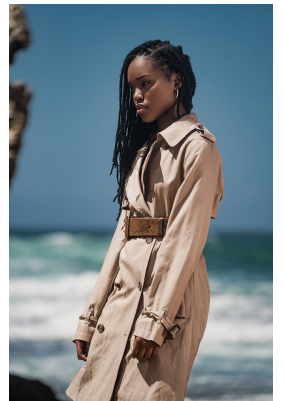

# BOSS MODELS

JOHANNESBURG

LUYANDA ZWANE

Height: 165cm Bust: 83cm Waist: 69cm Hips: 99cm Shoe: 5 UK Hair: Black Eyes: Black

## LUYANDA ZWANE

Height: 165cm Bust: 83cm Waist: 69cm Hips: 99cm Shoe: 5 UK Hair: Black Eyes: Black