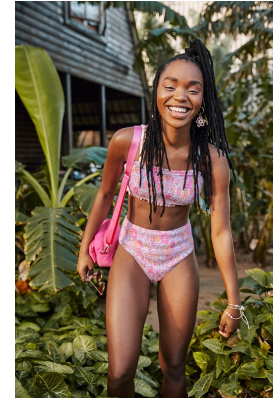

BOSS MODELS

JOHANNESBURG

LUYANDA ZWANE

Height: 165cm Bust: 83cm Waist: 69cm Hips: 99cm Shoe: 5 UK Hair: Black Eyes: Black

BOSS MODELS

JOHANNESBURG

LUYANDA ZWANE

Height: 165cm Bust: 83cm Waist: 69cm Hips: 99cm Shoe: 5 UK Hair: Black Eyes: Black

BOSS MODELS

JOHANNESBURG

LUYANDA ZWANE

Height: 165cm Bust: 83cm Waist: 69cm Hips: 99cm Shoe: 5 UK Hair: Black Eyes: Black