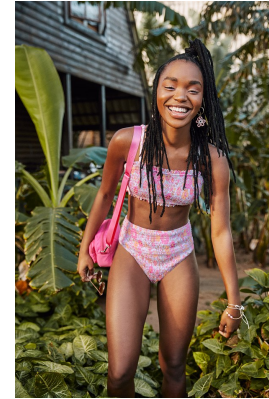

# BOSS MODELS

JOHANNESBURG

LUYANDA ZWANE

Height: 165cm Bust: 83cm Waist: 69cm Hips: 99cm Shoe: 5 UK Hair: Black Eyes: Black

## LUYANDA ZWANE

Height: 165cm Bust: 83cm Waist: 69cm Hips: 99cm Shoe: 5 UK Hair: Black Eyes: Black