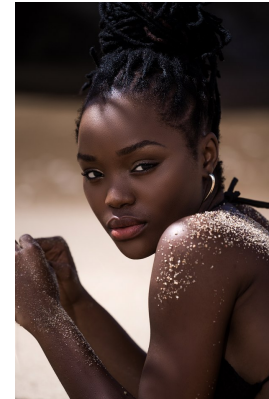

BOSS MODELS

JOHANNESBURG

LUYANDA ZWANE

Height: 165cm Bust: 83cm Waist: 69cm Hips: 99cm Shoe: 5 UK Hair: Black Eyes: Black