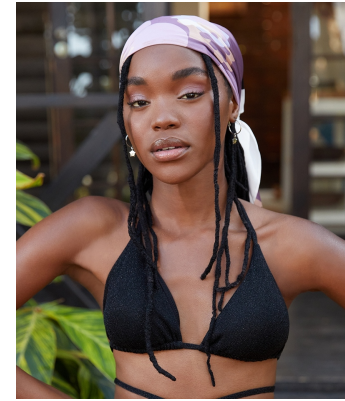

BOSS MODELS

JOHANNESBURG

LUYANDA ZWANE

Height: 165cm Bust: 83cm Waist: 69cm Hips: 99cm Shoe: 5 UK Hair: Black Eyes: Black

BOSS MODELS

JOHANNESBURG

LUYANDA ZWANE

Height: 165cm Bust: 83cm Waist: 69cm Hips: 99cm Shoe: 5 UK Hair: Black Eyes: Black

BOSS MODELS

JOHANNESBURG

LUYANDA ZWANE

Height: 165cm Bust: 83cm Waist: 69cm Hips: 99cm Shoe: 5 UK Hair: Black Eyes: Black