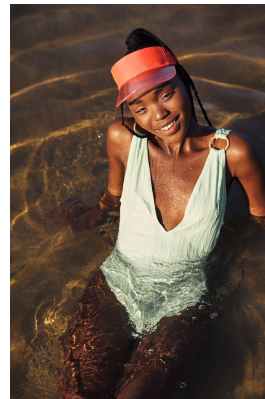

BOSS MODELS

JOHANNESBURG

LUYANDA ZWANE

Height: 165cm Bust: 83cm Waist: 69cm Hips: 99cm Shoe: 5 UK Hair: Black Eyes: Black

BOSS MODELS

JOHANNESBURG

LUYANDA ZWANE

Height: 165cm Bust: 83cm Waist: 69cm Hips: 99cm Shoe: 5 UK Hair: Black Eyes: Black

BOSS MODELS

JOHANNESBURG

LUYANDA ZWANE

Height: 165cm Bust: 83cm Waist: 69cm Hips: 99cm Shoe: 5 UK Hair: Black Eyes: Black