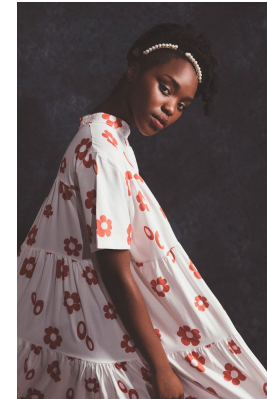

BOSS MODELS

JOHANNESBURG

LUYANDA ZWANE

Height: 165cm Bust: 83cm Waist: 69cm Hips: 99cm Shoe: 5 UK Hair: Black Eyes: Black

BOSS MODELS

JOHANNESBURG

LUYANDA ZWANE

Height: 165cm Bust: 83cm Waist: 69cm Hips: 99cm Shoe: 5 UK Hair: Black Eyes: Black

BOSS MODELS

JOHANNESBURG

LUYANDA ZWANE

Height: 165cm Bust: 83cm Waist: 69cm Hips: 99cm Shoe: 5 UK Hair: Black Eyes: Black