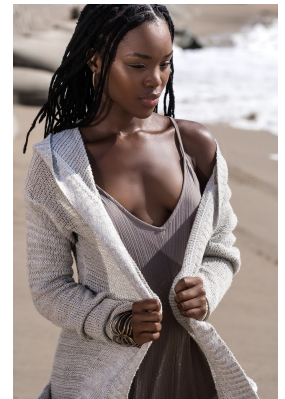

BOSS MODELS

JOHANNESBURG

LUYANDA ZWANE

Height: 165cm Bust: 83cm Waist: 69cm Hips: 99cm Shoe: 5 UK Hair: Black Eyes: Black

BOSS MODELS

JOHANNESBURG

LUYANDA ZWANE

Height: 165cm Bust: 83cm Waist: 69cm Hips: 99cm Shoe: 5 UK Hair: Black Eyes: Black

BOSS MODELS

JOHANNESBURG

LUYANDA ZWANE

Height: 165cm Bust: 83cm Waist: 69cm Hips: 99cm Shoe: 5 UK Hair: Black Eyes: Black