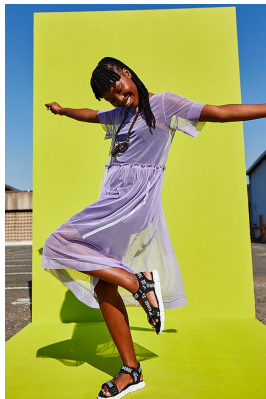

# BOSS MODELS

JOHANNESBURG

LUYANDA ZWANE

Height: 165cm Bust: 83cm Waist: 69cm Hips: 99cm Shoe: 5 UK Hair: Black Eyes: Black

## LUYANDA ZWANE

Height: 165cm Bust: 83cm Waist: 69cm Hips: 99cm Shoe: 5 UK Hair: Black Eyes: Black