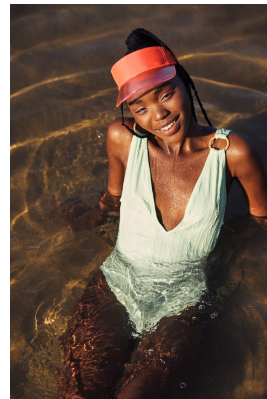

# BOSS MODELS

JOHANNESBURG

LUYANDA ZWANE

Height: 165cm Bust: 83cm Waist: 69cm Hips: 99cm Shoe: 5 UK Hair: Black Eyes: Black

## LUYANDA ZWANE

Height: 165cm Bust: 83cm Waist: 69cm Hips: 99cm Shoe: 5 UK Hair: Black Eyes: Black