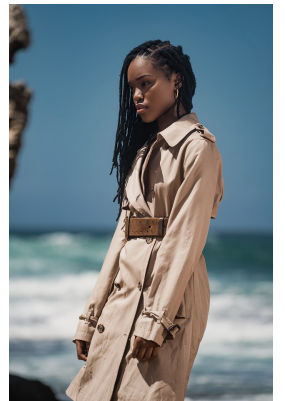

BOSS MODELS

JOHANNESBURG

LUYANDA ZWANE

Height: 165cm Bust: 83cm Waist: 69cm Hips: 99cm Shoe: 5 UK Hair: Black Eyes: Black

BOSS MODELS

JOHANNESBURG

LUYANDA ZWANE

Height: 165cm Bust: 83cm Waist: 69cm Hips: 99cm Shoe: 5 UK Hair: Black Eyes: Black

BOSS MODELS

JOHANNESBURG

LUYANDA ZWANE

Height: 165cm Bust: 83cm Waist: 69cm Hips: 99cm Shoe: 5 UK Hair: Black Eyes: Black