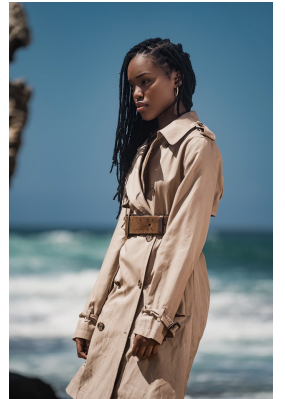

BOSS MODELS

JOHANNESBURG

LUYANDA ZWANE

Height: 165cm Bust: 83cm Waist: 69cm Hips: 99cm Shoe: 5 UK Hair: Black Eyes: Black

BOSS MODELS

JOHANNESBURG

LUYANDA ZWANE

Height: 165cm Bust: 83cm Waist: 69cm Hips: 99cm Shoe: 5 UK Hair: Black Eyes: Black

BOSS MODELS

JOHANNESBURG

LUYANDA ZWANE

Height: 165cm Bust: 83cm Waist: 69cm Hips: 99cm Shoe: 5 UK Hair: Black Eyes: Black