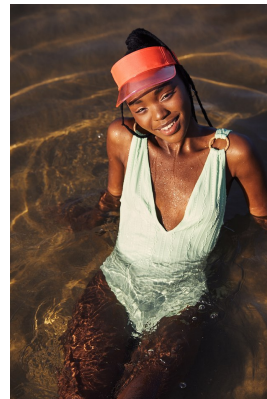

BOSS MODELS

JOHANNESBURG

LUYANDA ZWANE

Height: 165cm Bust: 83cm Waist: 69cm Hips: 99cm Shoe: 5 UK Hair: Black Eyes: Black

BOSS MODELS

JOHANNESBURG

LUYANDA ZWANE

Height: 165cm Bust: 83cm Waist: 69cm Hips: 99cm Shoe: 5 UK Hair: Black Eyes: Black

BOSS MODELS

JOHANNESBURG

LUYANDA ZWANE

Height: 165cm Bust: 83cm Waist: 69cm Hips: 99cm Shoe: 5 UK Hair: Black Eyes: Black