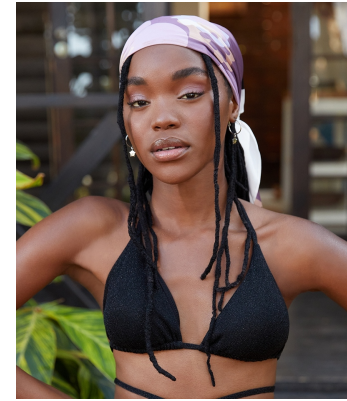

BOSS MODELS

JOHANNESBURG

LUYANDA ZWANE

Height: 165cm Bust: 83cm Waist: 69cm Hips: 99cm Shoe: 5 UK Hair: Black Eyes: Black

BOSS MODELS

JOHANNESBURG

LUYANDA ZWANE

Height: 165cm Bust: 83cm Waist: 69cm Hips: 99cm Shoe: 5 UK Hair: Black Eyes: Black

BOSS MODELS

JOHANNESBURG

LUYANDA ZWANE

Height: 165cm Bust: 83cm Waist: 69cm Hips: 99cm Shoe: 5 UK Hair: Black Eyes: Black