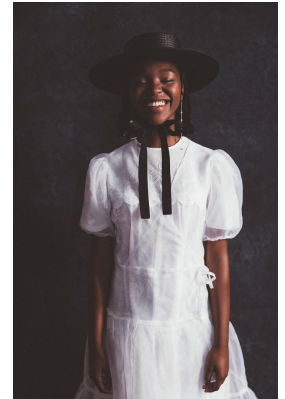

BOSS MODELS

JOHANNESBURG

LUYANDA ZWANE

Height: 165cm Bust: 83cm Waist: 69cm Hips: 99cm Shoe: 5 UK Hair: Black Eyes: Black

BOSS MODELS

JOHANNESBURG

LUYANDA ZWANE

Height: 165cm Bust: 83cm Waist: 69cm Hips: 99cm Shoe: 5 UK Hair: Black Eyes: Black

BOSS MODELS

JOHANNESBURG

LUYANDA ZWANE

Height: 165cm Bust: 83cm Waist: 69cm Hips: 99cm Shoe: 5 UK Hair: Black Eyes: Black