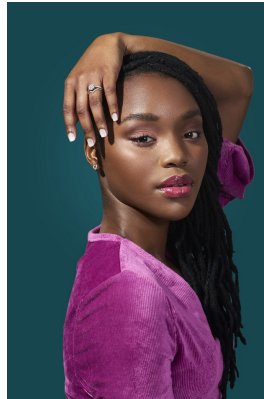

BOSS MODELS

JOHANNESBURG

LUYANDA ZWANE

Height: 165cm Bust: 83cm Waist: 69cm Hips: 99cm Shoe: 5 UK Hair: Black Eyes: Black

BOSS MODELS

JOHANNESBURG

LUYANDA ZWANE

Height: 165cm Bust: 83cm Waist: 69cm Hips: 99cm Shoe: 5 UK Hair: Black Eyes: Black

BOSS MODELS

JOHANNESBURG

LUYANDA ZWANE

Height: 165cm Bust: 83cm Waist: 69cm Hips: 99cm Shoe: 5 UK Hair: Black Eyes: Black