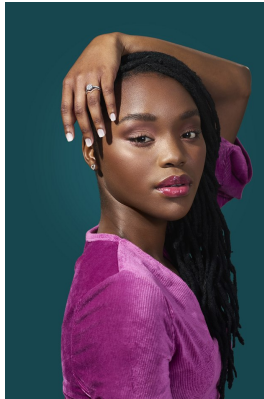

BOSS MODELS

JOHANNESBURG

LUYANDA ZWANE

Height: 165cm Bust: 83cm Waist: 69cm Hips: 99cm Shoe: 5 UK Hair: Black Eyes: Black

BOSS MODELS

JOHANNESBURG

LUYANDA ZWANE

Height: 165cm Bust: 83cm Waist: 69cm Hips: 99cm Shoe: 5 UK Hair: Black Eyes: Black

BOSS MODELS

JOHANNESBURG

LUYANDA ZWANE

Height: 165cm Bust: 83cm Waist: 69cm Hips: 99cm Shoe: 5 UK Hair: Black Eyes: Black