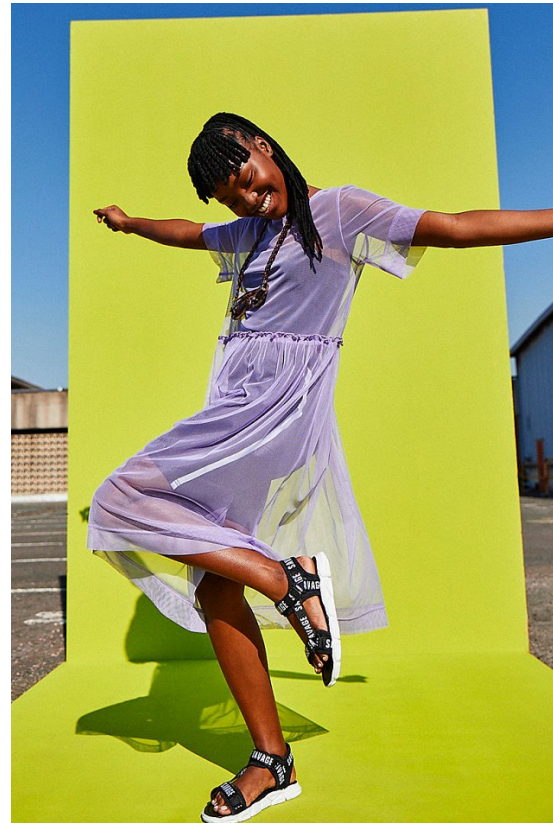

BOSS MODELS

JOHANNESBURG

LUYANDA ZWANE

Height: 165cm Bust: 83cm Waist: 69cm Hips: 99cm Shoe: 5 UK Hair: Black Eyes: Black