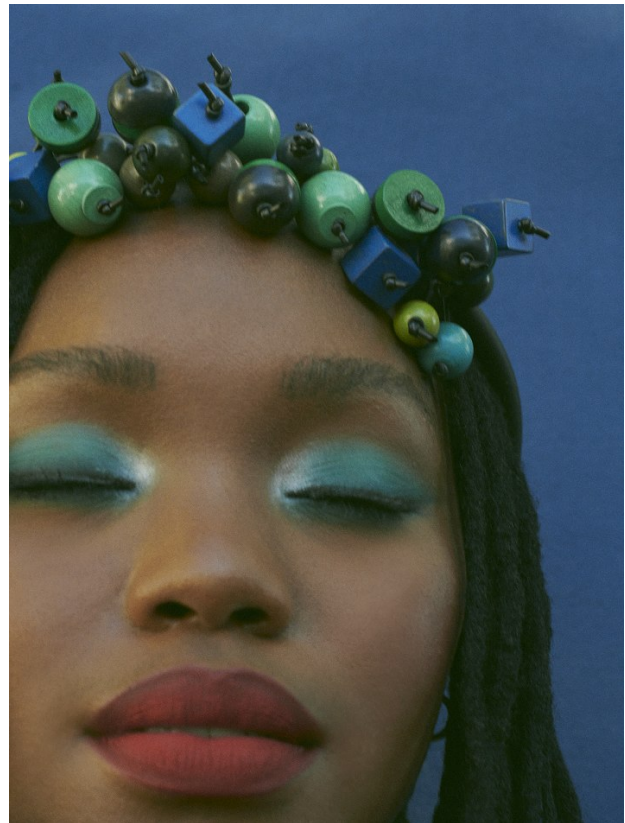

BOSS MODELS

JOHANNESBURG

LUYANDA ZWANE

Height: 165cm Bust: 83cm Waist: 69cm Hips: 99cm Shoe: 5 UK Hair: Black Eyes: Black

BOSS MODELS

JOHANNESBURG

LUYANDA ZWANE

Height: 165cm Bust: 83cm Waist: 69cm Hips: 99cm Shoe: 5 UK Hair: Black Eyes: Black