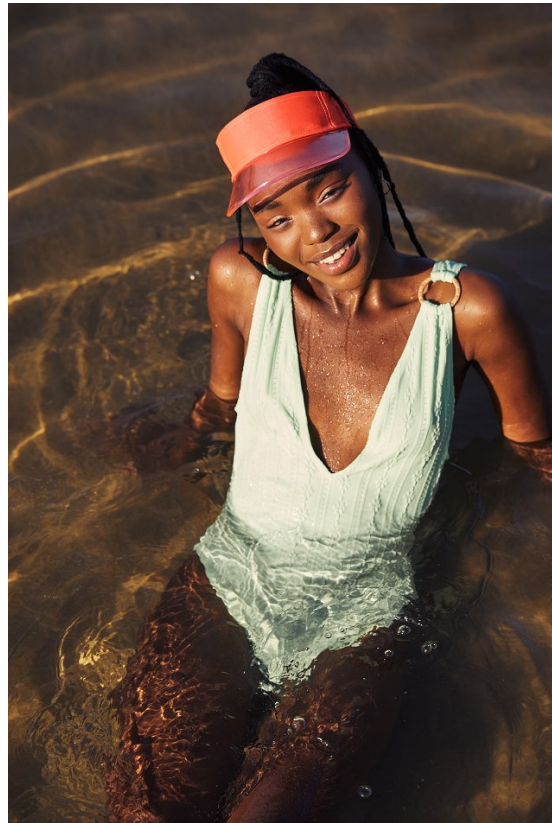

BOSS MODELS

JOHANNESBURG

LUYANDA ZWANE

Height: 165cm Bust: 83cm Waist: 69cm Hips: 99cm Shoe: 5 UK Hair: Black Eyes: Black