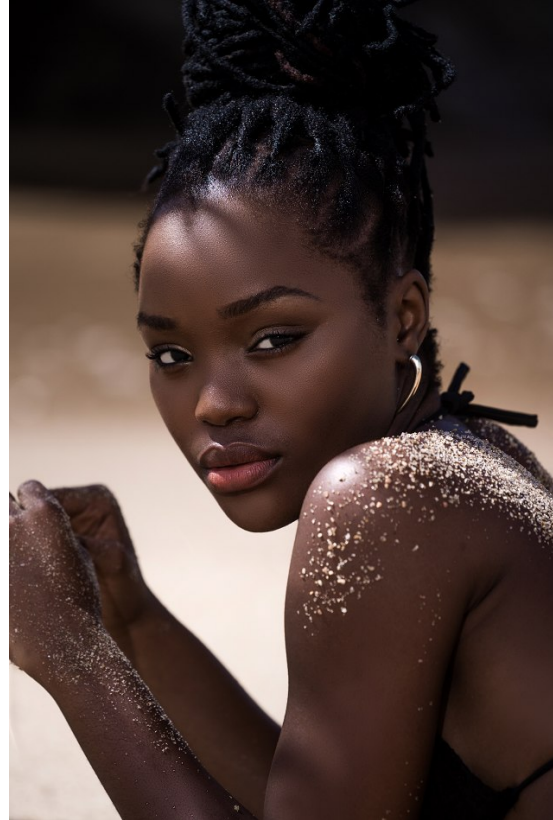

BOSS MODELS

JOHANNESBURG

LUYANDA ZWANE

Height: 165cm Bust: 83cm Waist: 69cm Hips: 99cm Shoe: 5 UK Hair: Black Eyes: Black