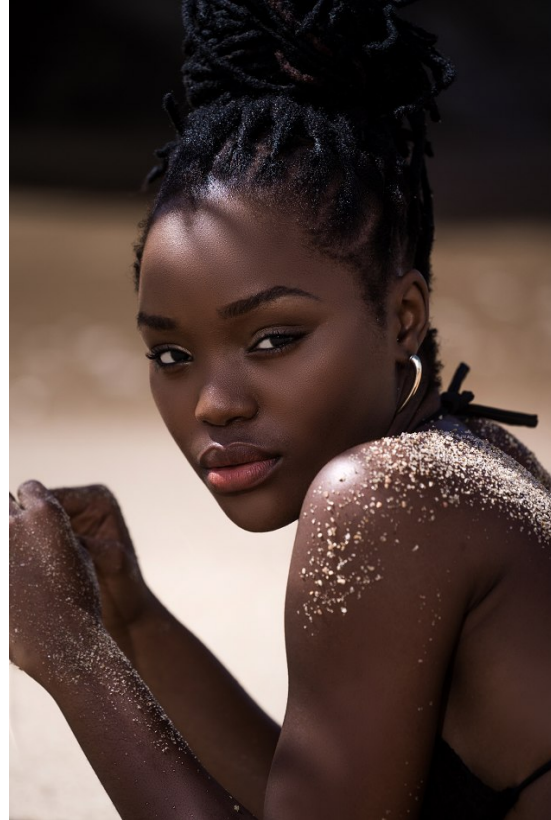

BOSS MODELS

JOHANNESBURG

LUYANDA ZWANE

Height: 165cm Bust: 83cm Waist: 69cm Hips: 99cm Shoe: 5 UK Hair: Black Eyes: Black