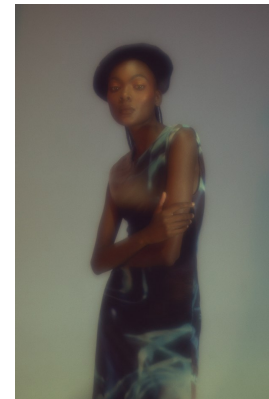

BOSS MODELS

JOHANNESBURG

LEBU NDLOVU

Height: 177cm Bust: 77cm Waist: 61cm Hips: 88cm Shoe: 6 UK Hair: Black Eyes: Brown

BOSS MODELS

JOHANNESBURG

LEBU NDLOVU

Height: 177cm Bust: 77cm Waist: 61cm Hips: 88cm Shoe: 6 UK Hair: Black Eyes: Brown