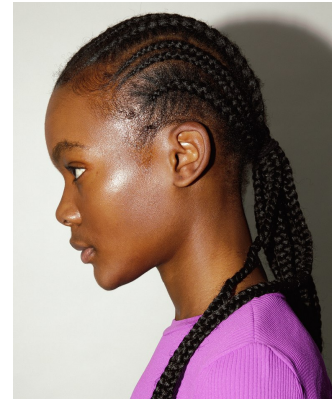

BOSS MODELS

JOHANNESBURG

LEBU NDLOVU

Height: 177cm Bust: 77cm Waist: 61cm Hips: 88cm Shoe: 6 UK Hair: Black Eyes: Brown

BOSS MODELS

JOHANNESBURG

LEBU NDLOVU

Height: 177cm Bust: 77cm Waist: 61cm Hips: 88cm Shoe: 6 UK Hair: Black Eyes: Brown