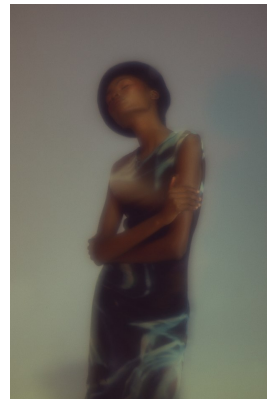

BOSS MODELS

JOHANNESBURG

LEBU NDLOVU

Height: 177cm Bust: 77cm Waist: 61cm Hips: 88cm Shoe: 6 UK Hair: Black Eyes: Brown

BOSS MODELS

JOHANNESBURG

LEBU NDLOVU

Height: 177cm Bust: 77cm Waist: 61cm Hips: 88cm Shoe: 6 UK Hair: Black Eyes: Brown