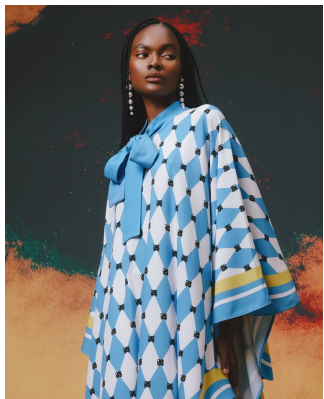

BOSS MODELS

JOHANNESBURG

LEBU NDLOVU

Height: 177cm Bust: 77cm Waist: 61cm Hips: 88cm Shoe: 6 UK Hair: Black Eyes: Brown

BOSS MODELS

JOHANNESBURG

LEBU NDLOVU

Height: 177cm Bust: 77cm Waist: 61cm Hips: 88cm Shoe: 6 UK Hair: Black Eyes: Brown