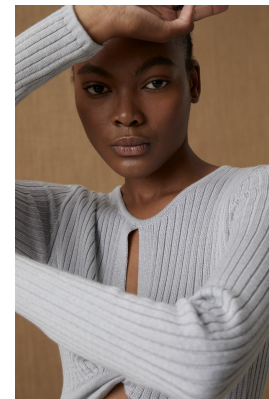

BOSS MODELS

JOHANNESBURG

LEBU NDLOVU

Height: 177cm Bust: 77cm Waist: 61cm Hips: 88cm Shoe: 6 UK Hair: Black Eyes: Brown

BOSS MODELS

JOHANNESBURG

LEBU NDLOVU

Height: 177cm Bust: 77cm Waist: 61cm Hips: 88cm Shoe: 6 UK Hair: Black Eyes: Brown