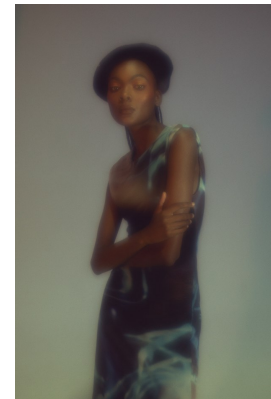

BOSS MODELS

JOHANNESBURG

LEBU NDLOVU

Height: 177cm Bust: 77cm Waist: 61cm Hips: 88cm Shoe: 6 UK Hair: Black Eyes: Brown

BOSS MODELS

JOHANNESBURG

LEBU NDLOVU

Height: 177cm Bust: 77cm Waist: 61cm Hips: 88cm Shoe: 6 UK Hair: Black Eyes: Brown