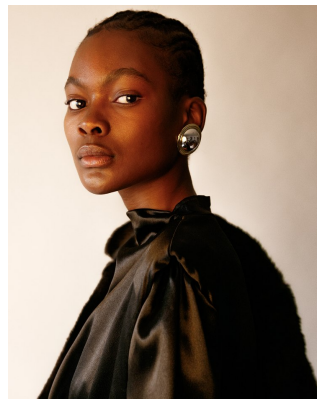

BOSS MODELS

JOHANNESBURG

LEBU NDLOVU

Height: 177cm Bust: 77cm Waist: 61cm Hips: 88cm Shoe: 6 UK Hair: Black Eyes: Brown

BOSS MODELS

JOHANNESBURG

LEBU NDLOVU

Height: 177cm Bust: 77cm Waist: 61cm Hips: 88cm Shoe: 6 UK Hair: Black Eyes: Brown