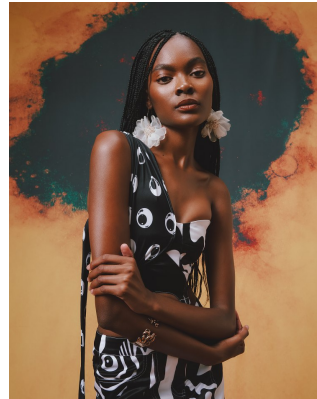

BOSS MODELS

JOHANNESBURG

LEBU NDLOVU

Height: 177cm Bust: 77cm Waist: 61cm Hips: 88cm Shoe: 6 UK Hair: Black Eyes: Brown

BOSS MODELS

JOHANNESBURG

LEBU NDLOVU

Height: 177cm Bust: 77cm Waist: 61cm Hips: 88cm Shoe: 6 UK Hair: Black Eyes: Brown