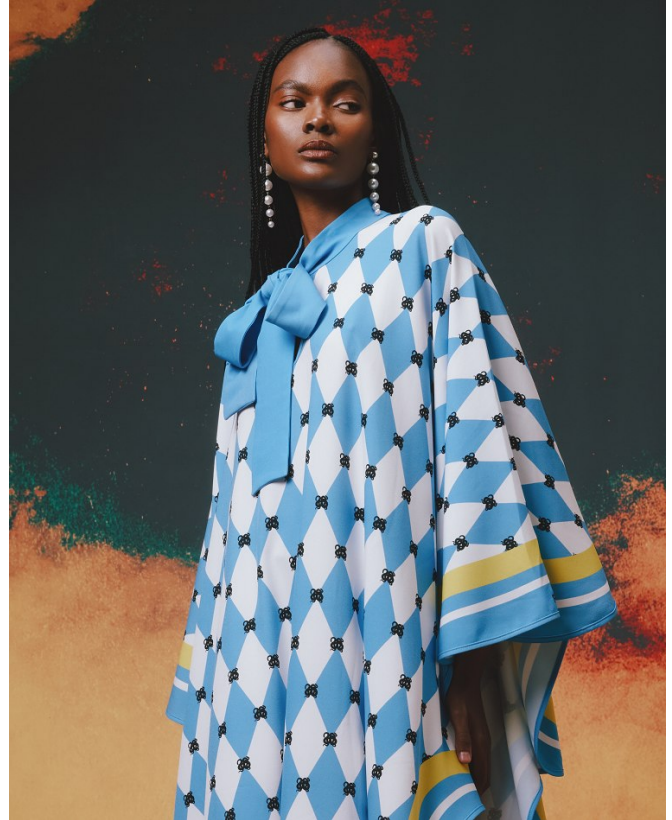

BOSS MODELS

JOHANNESBURG

LEBU NDLOVU

Height: 177cm Bust: 77cm Waist: 61cm Hips: 88cm Shoe: 6 UK Hair: Black Eyes: Brown

BOSS MODELS

JOHANNESBURG

LEBU NDLOVU

Height: 177cm Bust: 77cm Waist: 61cm Hips: 88cm Shoe: 6 UK Hair: Black Eyes: Brown