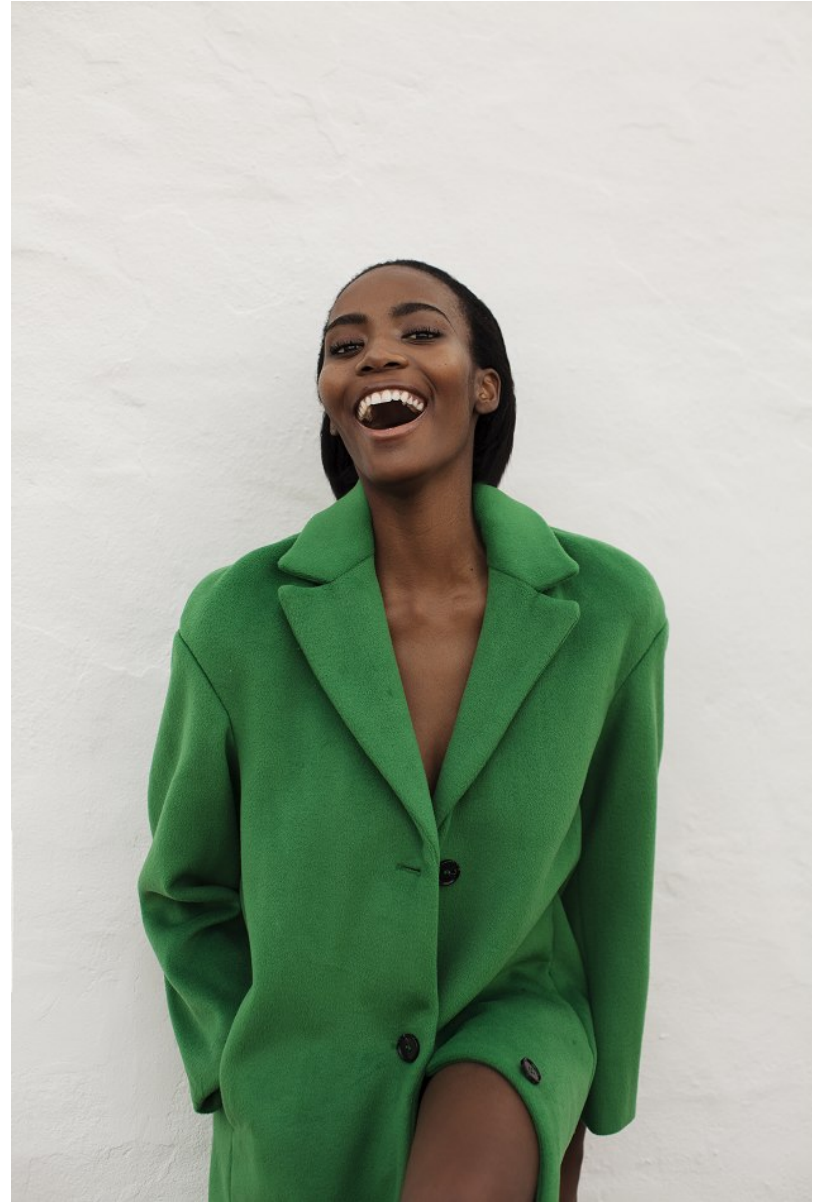

BOSS MODELS

JOHANNESBURG

LALELA MSWANE

Height: 172cm Bust: 84cm Waist: 65cm Hips: 96cm Shoe: 5 UK Hair: Dark Brown Eyes: Brown

BOSS MODELS

JOHANNESBURG

LALELA MSWANE

Height: 172cm Bust: 84cm Waist: 65cm Hips: 96cm Shoe: 5 UK Hair: Dark Brown Eyes: Brown