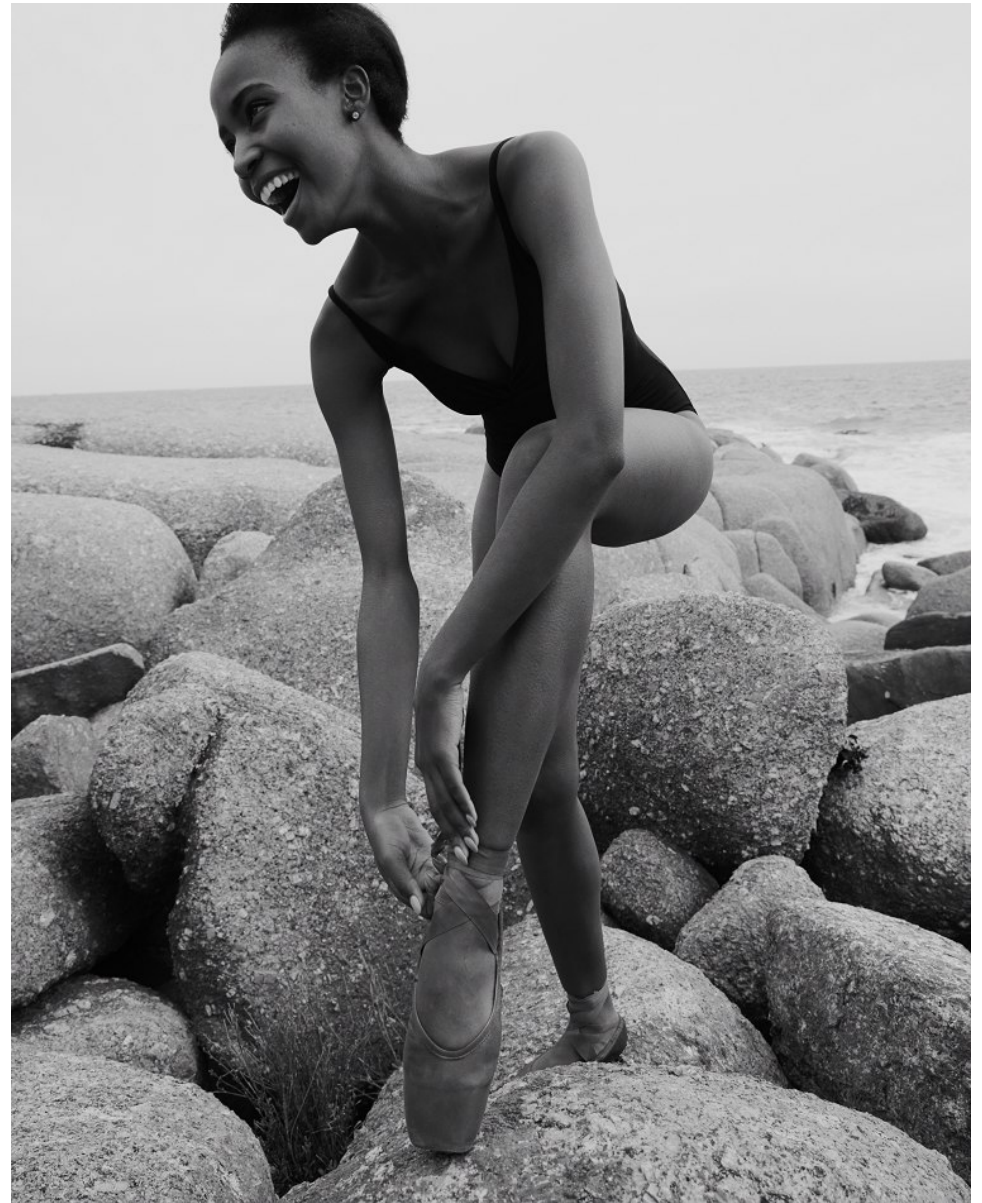

# BOSS MODELS

JOHANNESBURG

LALELA MSWANE

Height: 172cm Bust: 84cm Waist: 65cm Hips: 96cm Shoe: 5 UK Hair: Dark Brown Eyes: Brown