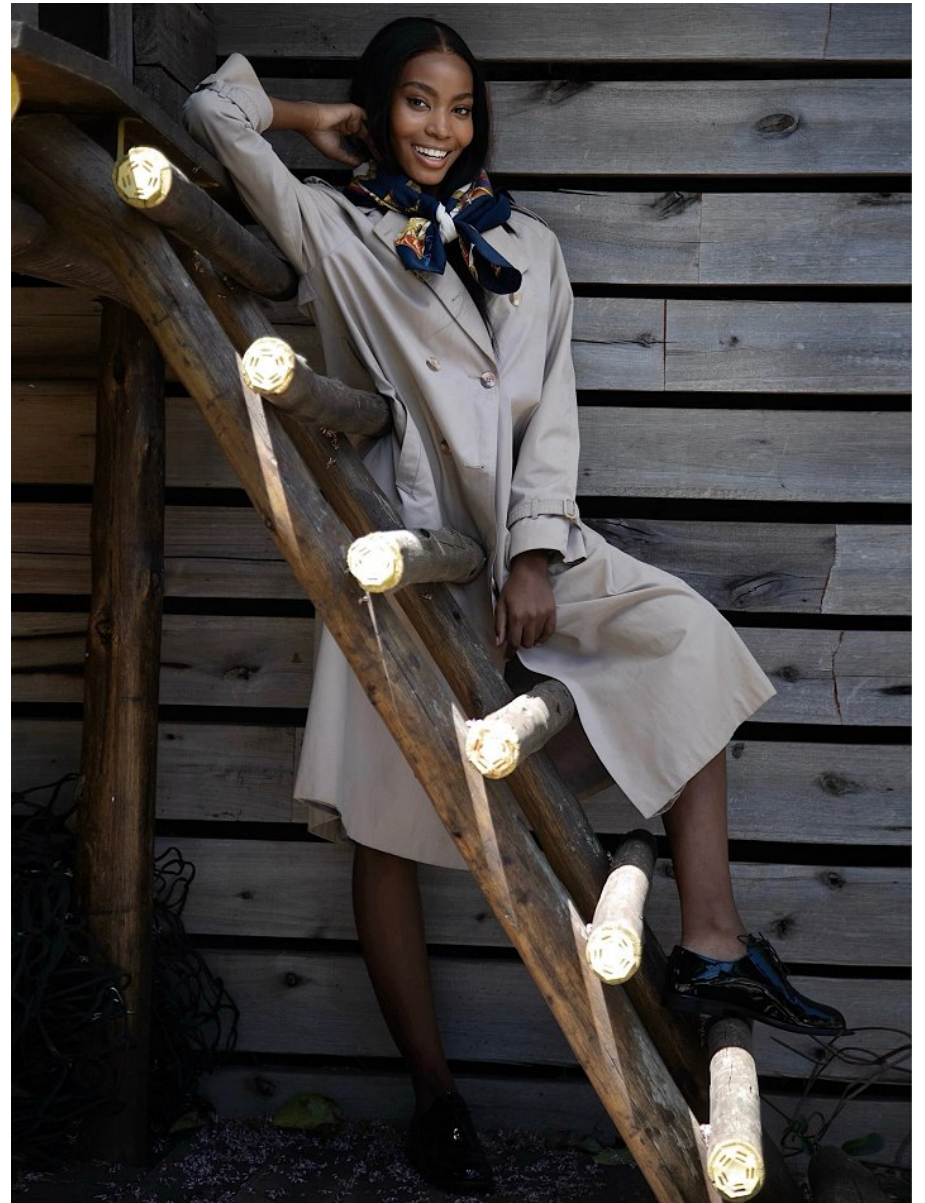

BOSS MODELS

JOHANNESBURG

LALELA MSWANE

Height: 172cm Bust: 84cm Waist: 65cm Hips: 96cm Shoe: 5 UK Hair: Dark Brown Eyes: Brown