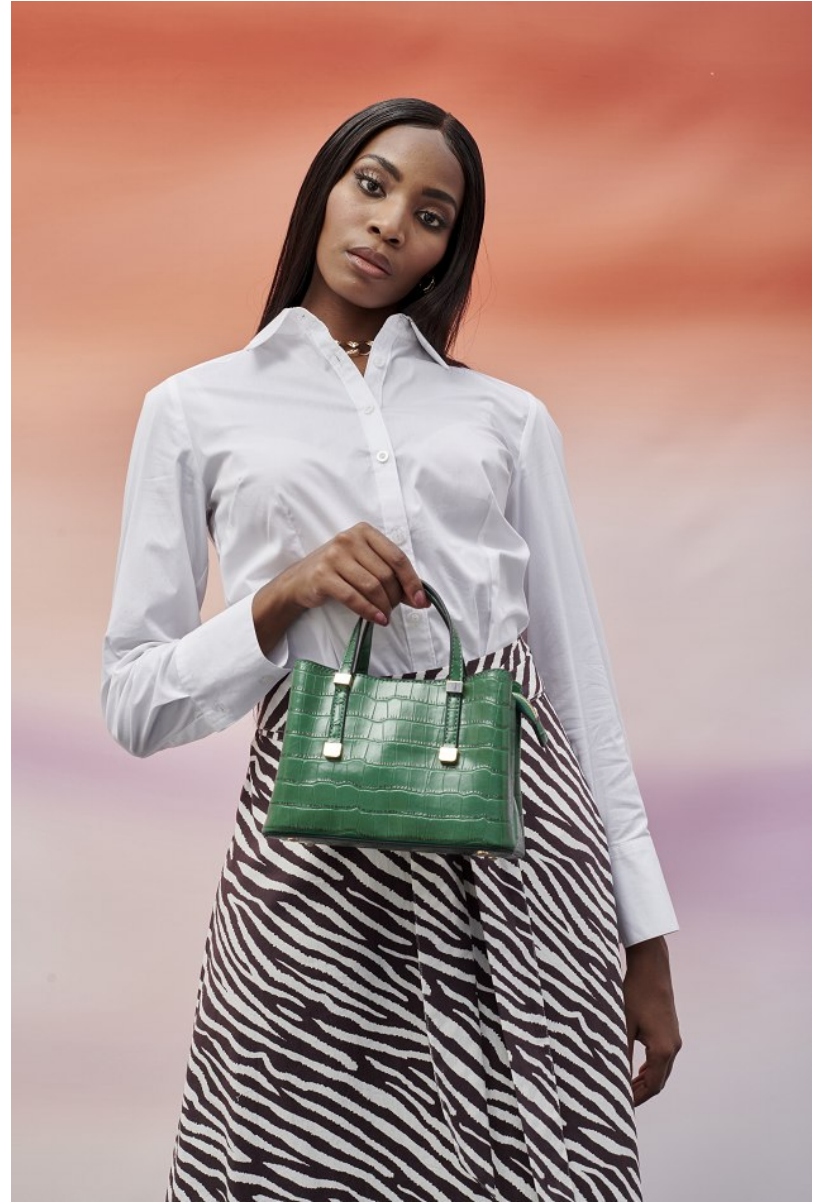

BOSS MODELS

JOHANNESBURG

LALELA MSWANE

Height: 172cm Bust: 84cm Waist: 65cm Hips: 96cm Shoe: 5 UK Hair: Dark Brown Eyes: Brown