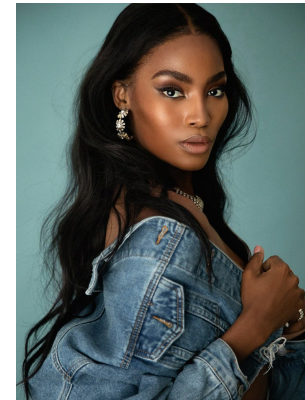

BOSS MODELS

JOHANNESBURG

LALELA MSWANE

Height: 172cm Bust: 84cm Waist: 65cm Hips: 96cm Shoe: 5 UK Hair: Dark Brown Eyes: Brown

BOSS MODELS

JOHANNESBURG

LALELA MSWANE

Height: 172cm Bust: 84cm Waist: 65cm Hips: 96cm Shoe: 5 UK Hair: Dark Brown Eyes: Brown