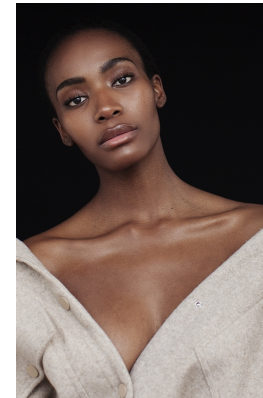

# BOSS MODELS

JOHANNESBURG

LALELA MSWANE

Height: 172cm Bust: 84cm Waist: 65cm Hips: 96cm Shoe: 5 UK Hair: Dark Brown Eyes: Brown

# BOSS MODELS

JOHANNESBURG

## LALELA MSWANE

Height: 172cm Bust: 84cm Waist: 65cm Hips: 96cm Shoe: 5 UK Hair: Dark Brown Eyes: Brown