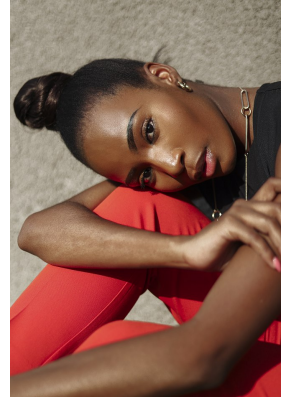

BOSS MODELS

JOHANNESBURG

LALELA MSWANE

Height: 172cm Bust: 84cm Waist: 65cm Hips: 96cm Shoe: 5 UK Hair: Dark Brown Eyes: Brown

BOSS MODELS

JOHANNESBURG

LALELA MSWANE

Height: 172cm Bust: 84cm Waist: 65cm Hips: 96cm Shoe: 5 UK Hair: Dark Brown Eyes: Brown