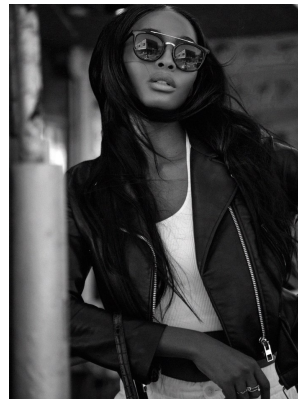

BOSS MODELS

JOHANNESBURG

LALELA MSWANE

Height: 172cm Bust: 84cm Waist: 65cm Hips: 96cm Shoe: 5 UK Hair: Dark Brown Eyes: Brown

BOSS MODELS

JOHANNESBURG

LALELA MSWANE

Height: 172cm Bust: 84cm Waist: 65cm Hips: 96cm Shoe: 5 UK Hair: Dark Brown Eyes: Brown