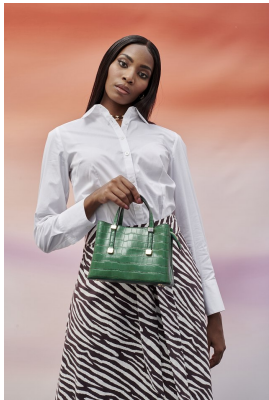

BOSS MODELS

JOHANNESBURG

LALELA MSWANE

Height: 172cm Bust: 84cm Waist: 65cm Hips: 96cm Shoe: 5 UK Hair: Dark Brown Eyes: Brown

BOSS MODELS

JOHANNESBURG

LALELA MSWANE

Height: 172cm Bust: 84cm Waist: 65cm Hips: 96cm Shoe: 5 UK Hair: Dark Brown Eyes: Brown