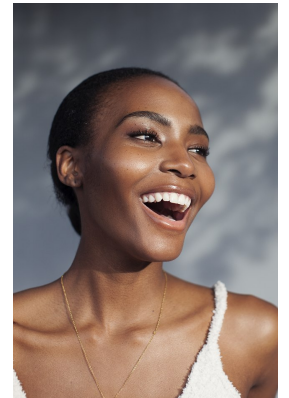

# BOSS MODELS

JOHANNESBURG

LALELA MSWANE

Height: 172cm Bust: 84cm Waist: 65cm Hips: 96cm Shoe: 5 UK Hair: Dark Brown Eyes: Brown

# BOSS MODELS

JOHANNESBURG

## LALELA MSWANE

Height: 172cm Bust: 84cm Waist: 65cm Hips: 96cm Shoe: 5 UK Hair: Dark Brown Eyes: Brown