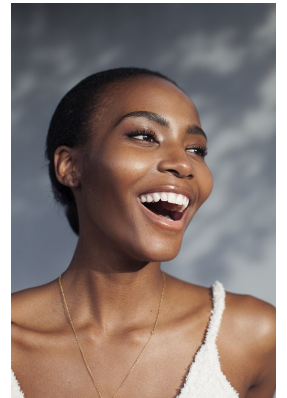

BOSS MODELS

JOHANNESBURG

LALELA MSWANE

Height: 172cm Bust: 84cm Waist: 65cm Hips: 96cm Shoe: 5 UK Hair: Dark Brown Eyes: Brown

BOSS MODELS

JOHANNESBURG

LALELA MSWANE

Height: 172cm Bust: 84cm Waist: 65cm Hips: 96cm Shoe: 5 UK Hair: Dark Brown Eyes: Brown