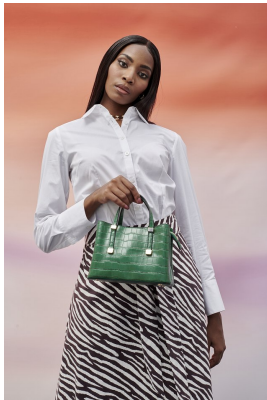

# BOSS MODELS

JOHANNESBURG

LALELA MSWANE

Height: 172cm Bust: 84cm Waist: 65cm Hips: 96cm Shoe: 5 UK Hair: Dark Brown Eyes: Brown

# BOSS MODELS

JOHANNESBURG

## LALELA MSWANE

Height: 172cm Bust: 84cm Waist: 65cm Hips: 96cm Shoe: 5 UK Hair: Dark Brown Eyes: Brown