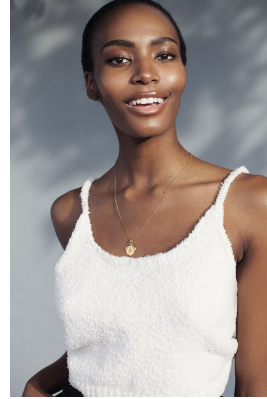

BOSS MODELS

JOHANNESBURG

LALELA MSWANE

Height: 172cm Bust: 84cm Waist: 65cm Hips: 96cm Shoe: 5 UK Hair: Dark Brown Eyes: Brown

BOSS MODELS

JOHANNESBURG

LALELA MSWANE

Height: 172cm Bust: 84cm Waist: 65cm Hips: 96cm Shoe: 5 UK Hair: Dark Brown Eyes: Brown