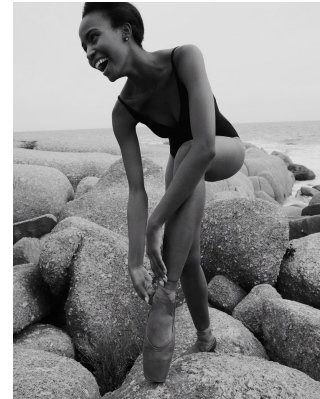

BOSS MODELS

JOHANNESBURG

LALELA MSWANE

Height: 172cm Bust: 84cm Waist: 65cm Hips: 96cm Shoe: 5 UK Hair: Dark Brown Eyes: Brown

BOSS MODELS

JOHANNESBURG

LALELA MSWANE

Height: 172cm Bust: 84cm Waist: 65cm Hips: 96cm Shoe: 5 UK Hair: Dark Brown Eyes: Brown