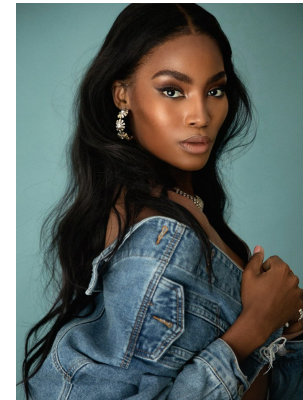

# BOSS MODELS

JOHANNESBURG

LALELA MSWANE

Height: 172cm Bust: 84cm Waist: 65cm Hips: 96cm Shoe: 5 UK Hair: Dark Brown Eyes: Brown

# BOSS MODELS

JOHANNESBURG

## LALELA MSWANE

Height: 172cm Bust: 84cm Waist: 65cm Hips: 96cm Shoe: 5 UK Hair: Dark Brown Eyes: Brown