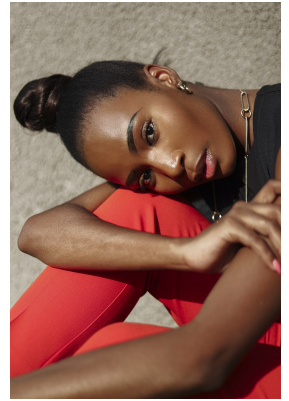

# BOSS MODELS

JOHANNESBURG

LALELA MSWANE

Height: 172cm Bust: 84cm Waist: 65cm Hips: 96cm Shoe: 5 UK Hair: Dark Brown Eyes: Brown

## LALELA MSWANE

Height: 172cm Bust: 84cm Waist: 65cm Hips: 96cm Shoe: 5 UK Hair: Dark Brown Eyes: Brown