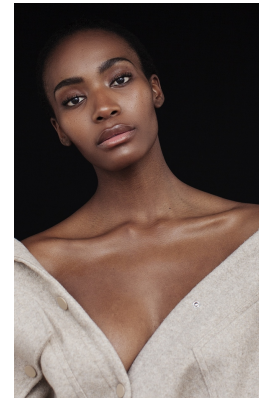

BOSS MODELS

JOHANNESBURG

LALELA MSWANE

Height: 172cm Bust: 84cm Waist: 65cm Hips: 96cm Shoe: 5 UK Hair: Dark Brown Eyes: Brown

BOSS MODELS

JOHANNESBURG

LALELA MSWANE

Height: 172cm Bust: 84cm Waist: 65cm Hips: 96cm Shoe: 5 UK Hair: Dark Brown Eyes: Brown