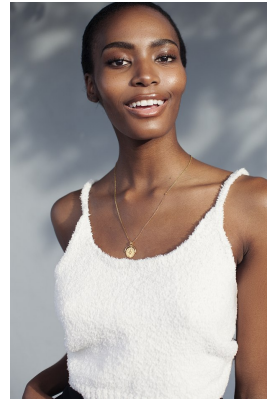

# BOSS MODELS

JOHANNESBURG

LALELA MSWANE

Height: 172cm Bust: 84cm Waist: 65cm Hips: 96cm Shoe: 5 UK Hair: Dark Brown Eyes: Brown

# BOSS MODELS

JOHANNESBURG

## LALELA MSWANE

Height: 172cm Bust: 84cm Waist: 65cm Hips: 96cm Shoe: 5 UK Hair: Dark Brown Eyes: Brown