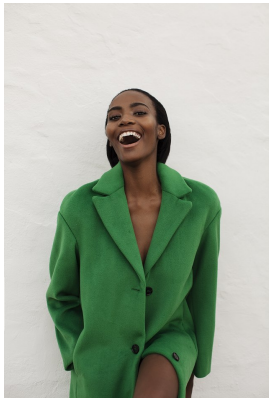

BOSS MODELS

JOHANNESBURG

LALELA MSWANE

Height: 172cm Bust: 84cm Waist: 65cm Hips: 96cm Shoe: 5 UK Hair: Dark Brown Eyes: Brown

BOSS MODELS

JOHANNESBURG

LALELA MSWANE

Height: 172cm Bust: 84cm Waist: 65cm Hips: 96cm Shoe: 5 UK Hair: Dark Brown Eyes: Brown