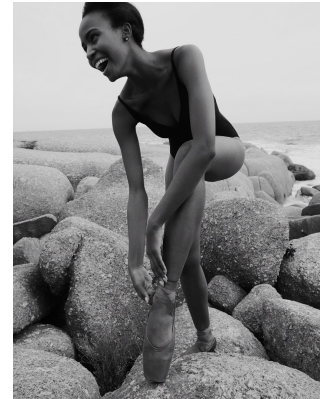

# BOSS MODELS

JOHANNESBURG

LALELA MSWANE

Height: 172cm Bust: 84cm Waist: 65cm Hips: 96cm Shoe: 5 UK Hair: Dark Brown Eyes: Brown

## LALELA MSWANE

Height: 172cm Bust: 84cm Waist: 65cm Hips: 96cm Shoe: 5 UK Hair: Dark Brown Eyes: Brown