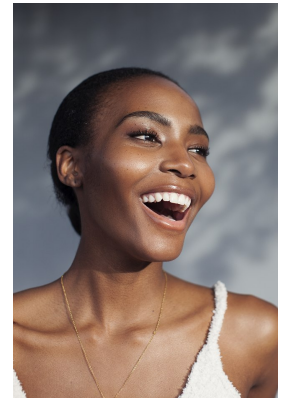

# BOSS MODELS

JOHANNESBURG

LALELA MSWANE

Height: 172cm Bust: 84cm Waist: 65cm Hips: 96cm Shoe: 5 UK Hair: Dark Brown Eyes: Brown

## LALELA MSWANE

Height: 172cm Bust: 84cm Waist: 65cm Hips: 96cm Shoe: 5 UK Hair: Dark Brown Eyes: Brown