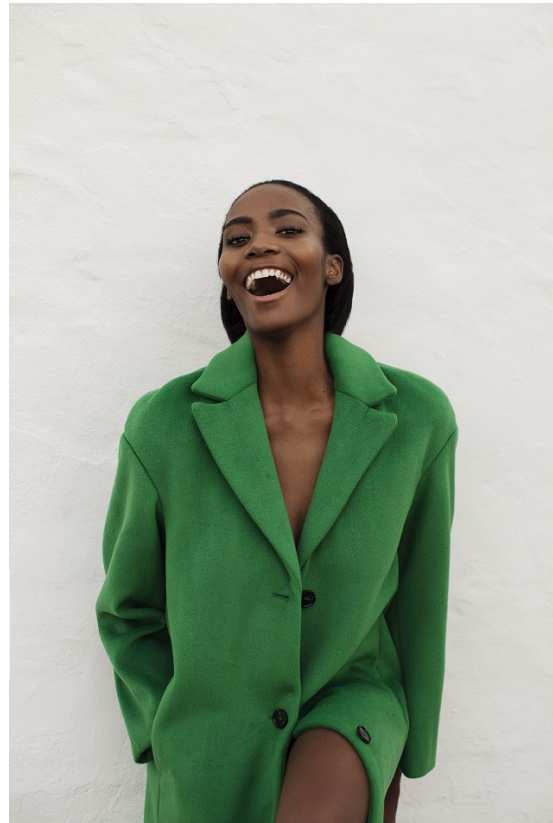

# BOSS MODELS

JOHANNESBURG

LALELA MSWANE

Height: 172cm Bust: 84cm Waist: 65cm Hips: 96cm Shoe: 5 UK Hair: Dark Brown Eyes: Brown