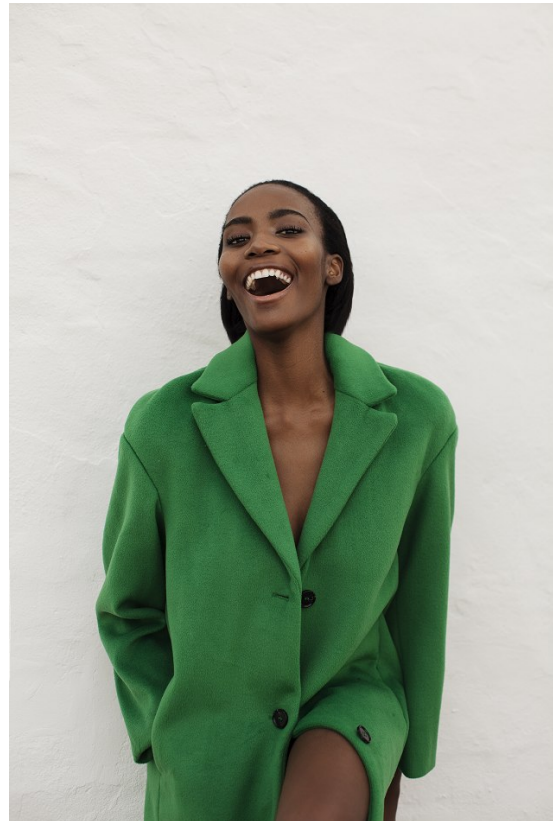

BOSS MODELS

JOHANNESBURG

LALELA MSWANE

Height: 172cm Bust: 84cm Waist: 65cm Hips: 96cm Shoe: 5 UK Hair: Dark Brown Eyes: Brown

BOSS MODELS

JOHANNESBURG

LALELA MSWANE

Height: 172cm Bust: 84cm Waist: 65cm Hips: 96cm Shoe: 5 UK Hair: Dark Brown Eyes: Brown