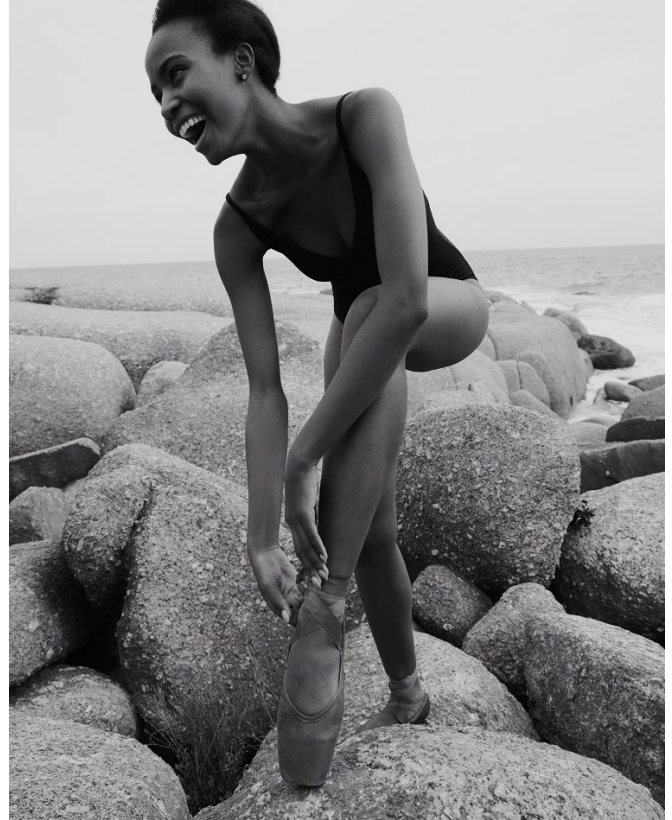

BOSS MODELS

JOHANNESBURG

LALELA MSWANE

Height: 172cm Bust: 84cm Waist: 65cm Hips: 96cm Shoe: 5 UK Hair: Dark Brown Eyes: Brown

BOSS MODELS

JOHANNESBURG

LALELA MSWANE

Height: 172cm Bust: 84cm Waist: 65cm Hips: 96cm Shoe: 5 UK Hair: Dark Brown Eyes: Brown