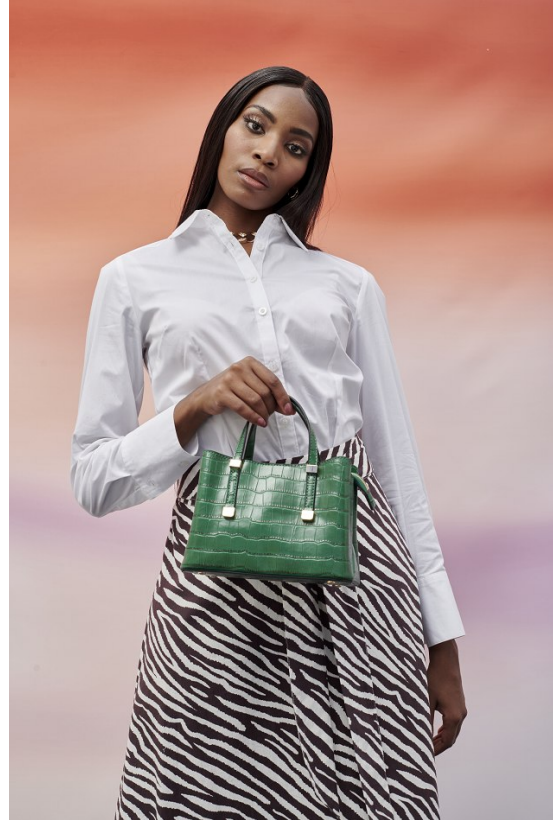

BOSS MODELS

JOHANNESBURG

LALELA MSWANE

Height: 172cm Bust: 84cm Waist: 65cm Hips: 96cm Shoe: 5 UK Hair: Dark Brown Eyes: Brown