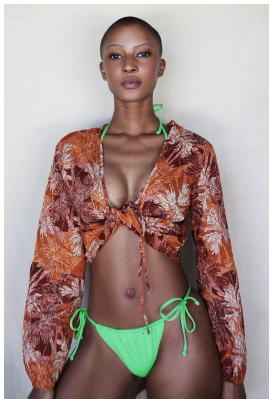

BOSS MODELS

JOHANNESBURG

FAITH MASOMBUKA

Height: 176cm Bust: 79cm Waist: 63cm Hips: 96cm Shoe: 6 UK Hair: Black Eyes: Brown

BOSS MODELS

JOHANNESBURG

FAITH MASOMBUKA

Height: 176cm Bust: 79cm Waist: 63cm Hips: 96cm Shoe: 6 UK Hair: Black Eyes: Brown