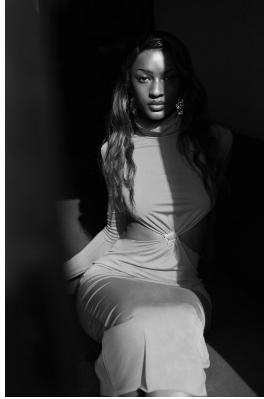

BOSS MODELS

JOHANNESBURG

FAITH MASOMBUKA

Height: 176cm Bust: 79cm Waist: 63cm Hips: 96cm Shoe: 6 UK Hair: Black Eyes: Brown

BOSS MODELS

JOHANNESBURG

FAITH MASOMBUKA

Height: 176cm Bust: 79cm Waist: 63cm Hips: 96cm Shoe: 6 UK Hair: Black Eyes: Brown