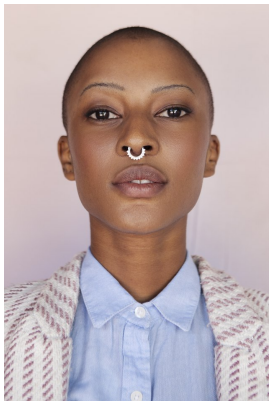

BOSS MODELS

JOHANNESBURG

FAITH MASOMBUKA

Height: 176cm Bust: 79cm Waist: 63cm Hips: 96cm Shoe: 6 UK Hair: Black Eyes: Brown

BOSS MODELS

JOHANNESBURG

FAITH MASOMBUKA

Height: 176cm Bust: 79cm Waist: 63cm Hips: 96cm Shoe: 6 UK Hair: Black Eyes: Brown