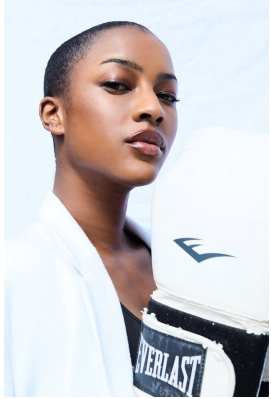

BOSS MODELS

JOHANNESBURG

FAITH MASOMBUKA

Height: 176cm Bust: 79cm Waist: 63cm Hips: 96cm Shoe: 6 UK Hair: Black Eyes: Brown

BOSS MODELS

JOHANNESBURG

FAITH MASOMBUKA

Height: 176cm Bust: 79cm Waist: 63cm Hips: 96cm Shoe: 6 UK Hair: Black Eyes: Brown