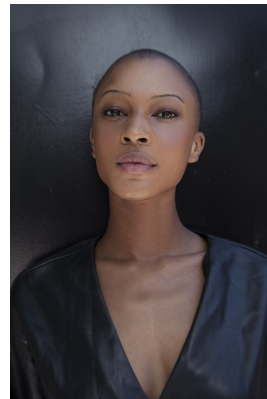

BOSS MODELS

JOHANNESBURG

FAITH MASOMBUKA

Height: 176cm Bust: 79cm Waist: 63cm Hips: 96cm Shoe: 6 UK Hair: Black Eyes: Brown

BOSS MODELS

JOHANNESBURG

FAITH MASOMBUKA

Height: 176cm Bust: 79cm Waist: 63cm Hips: 96cm Shoe: 6 UK Hair: Black Eyes: Brown