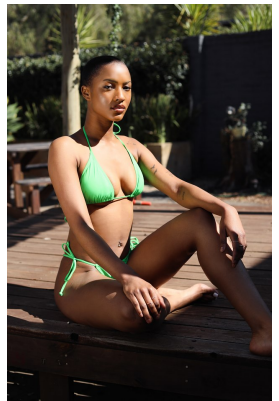

BOSS MODELS

JOHANNESBURG

FAITH MASOMBUKA

Height: 176cm Bust: 79cm Waist: 63cm Hips: 96cm Shoe: 6 UK Hair: Black Eyes: Brown

BOSS MODELS

JOHANNESBURG

FAITH MASOMBUKA

Height: 176cm Bust: 79cm Waist: 63cm Hips: 96cm Shoe: 6 UK Hair: Black Eyes: Brown