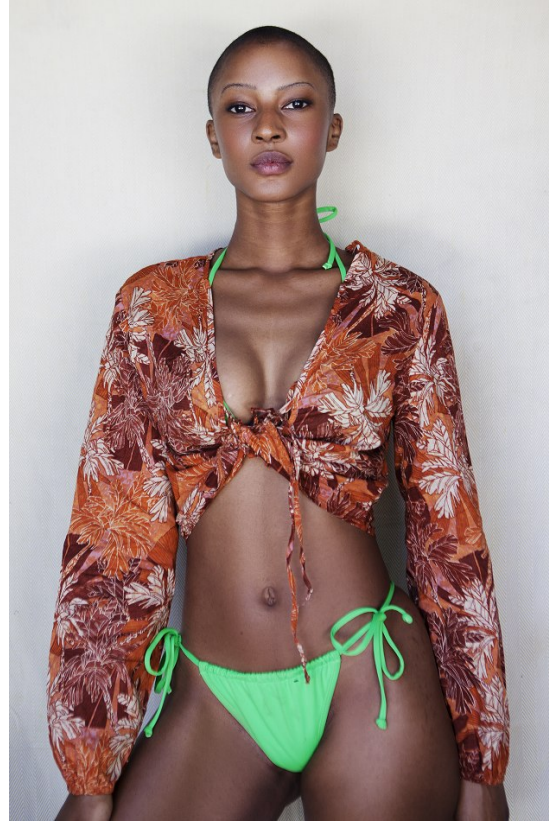

BOSS MODELS

JOHANNESBURG

FAITH MASOMBUKA

Height: 176cm Bust: 79cm Waist: 63cm Hips: 96cm Shoe: 6 UK Hair: Black Eyes: Brown

BOSS MODELS

JOHANNESBURG

FAITH MASOMBUKA

Height: 176cm Bust: 79cm Waist: 63cm Hips: 96cm Shoe: 6 UK Hair: Black Eyes: Brown

BOSS MODELS

JOHANNESBURG

FAITH MASOMBUKA

Height: 176cm Bust: 79cm Waist: 63cm Hips: 96cm Shoe: 6 UK Hair: Black Eyes: Brown