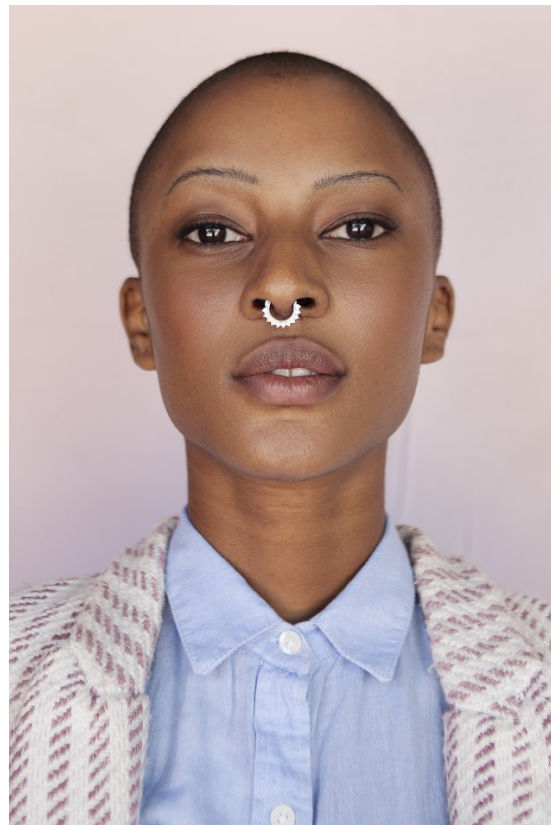

BOSS MODELS

JOHANNESBURG

FAITH MASOMBUKA

Height: 176cm Bust: 79cm Waist: 63cm Hips: 96cm Shoe: 6 UK Hair: Black Eyes: Brown

BOSS MODELS

JOHANNESBURG

FAITH MASOMBUKA

Height: 176cm Bust: 79cm Waist: 63cm Hips: 96cm Shoe: 6 UK Hair: Black Eyes: Brown

BOSS MODELS

JOHANNESBURG

FAITH MASOMBUKA

Height: 176cm Bust: 79cm Waist: 63cm Hips: 96cm Shoe: 6 UK Hair: Black Eyes: Brown