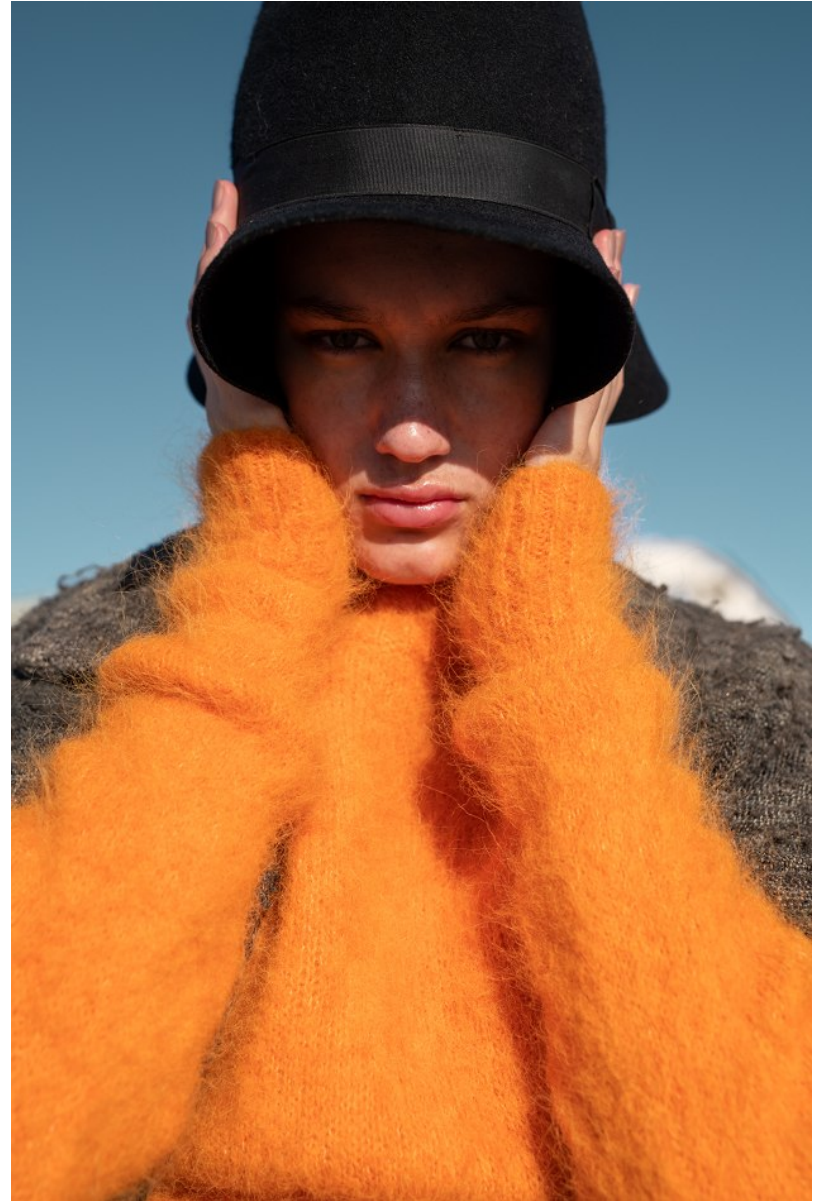

BOSS MODELS

JOHANNESBURG

MIGS LOMBARD

Height: 177cm Bust: 85cm Waist: 65cm Hips: 96cm Shoe: 7 UK Hair: Brown Eyes: Green/Brown