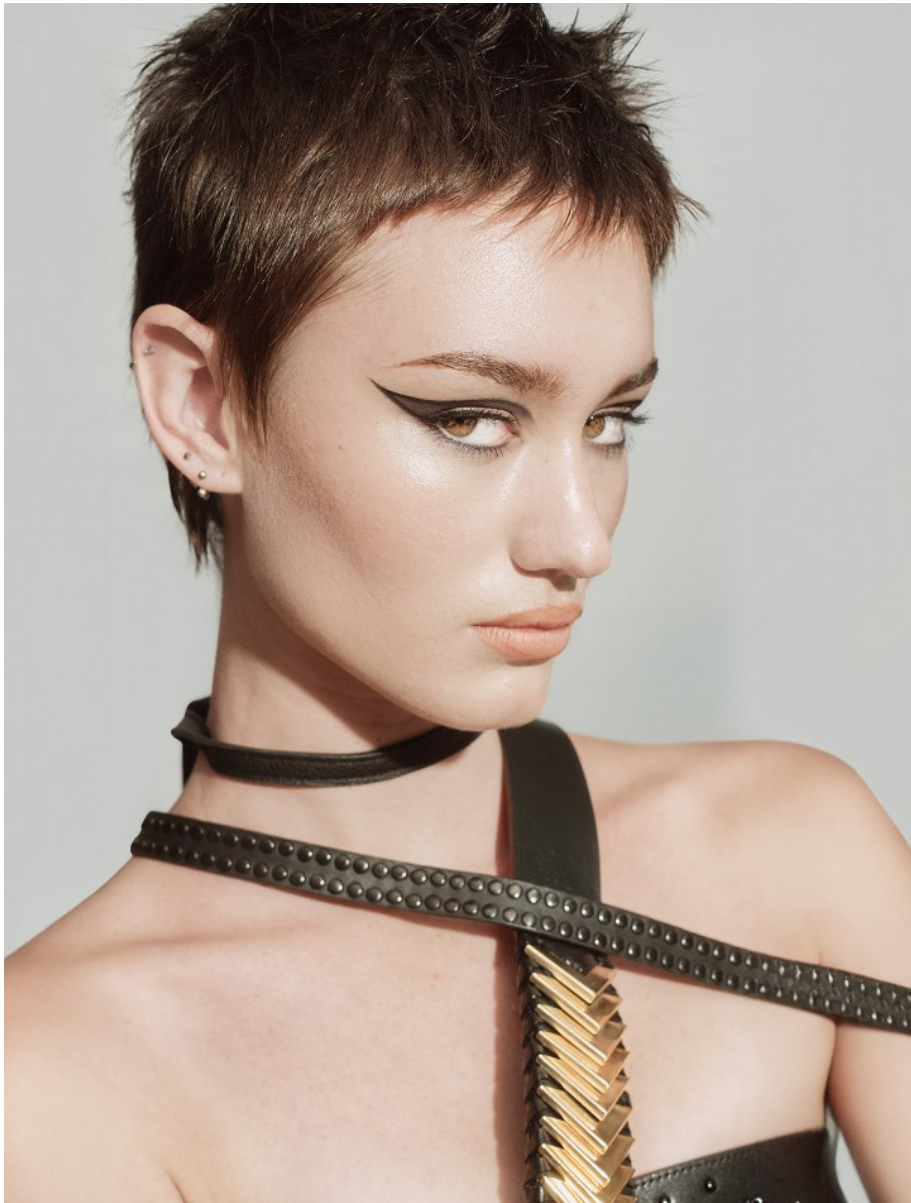

MIGS LOMBARD

BOSS MODELS

JOHANNESBURG

04 / 2022

Hoop earrings, R106 000, Bulgari;
shirt, R38 000; blazer, R68 500,
both Louis Vuitton; B.zerol
rings, R32 500-R363 600; B.zerol
bangles, R64 700-R144 000,
all Bulgari

Opposite page:
Lua earrings, R1 890, Kirsten
Goss; polo neck, R5 720, Wolford;
Zina harness, R890; Hella choker,
R450, both Kanella Leather;
trousers, R10 395, Paul Smith;
brogues, R1 499, Aldo;
Houtlander woven tub chair,
R12 500, Always Welcome

photography: Rome Caproni

production: Shanna Munnings

suitably

22

MIGS LOMBARD

Height: 177cm Bust: 85cm Waist: 65cm Hips: 96cm Shoe: 7 UK Hair: Brown Eyes: Green/Brown