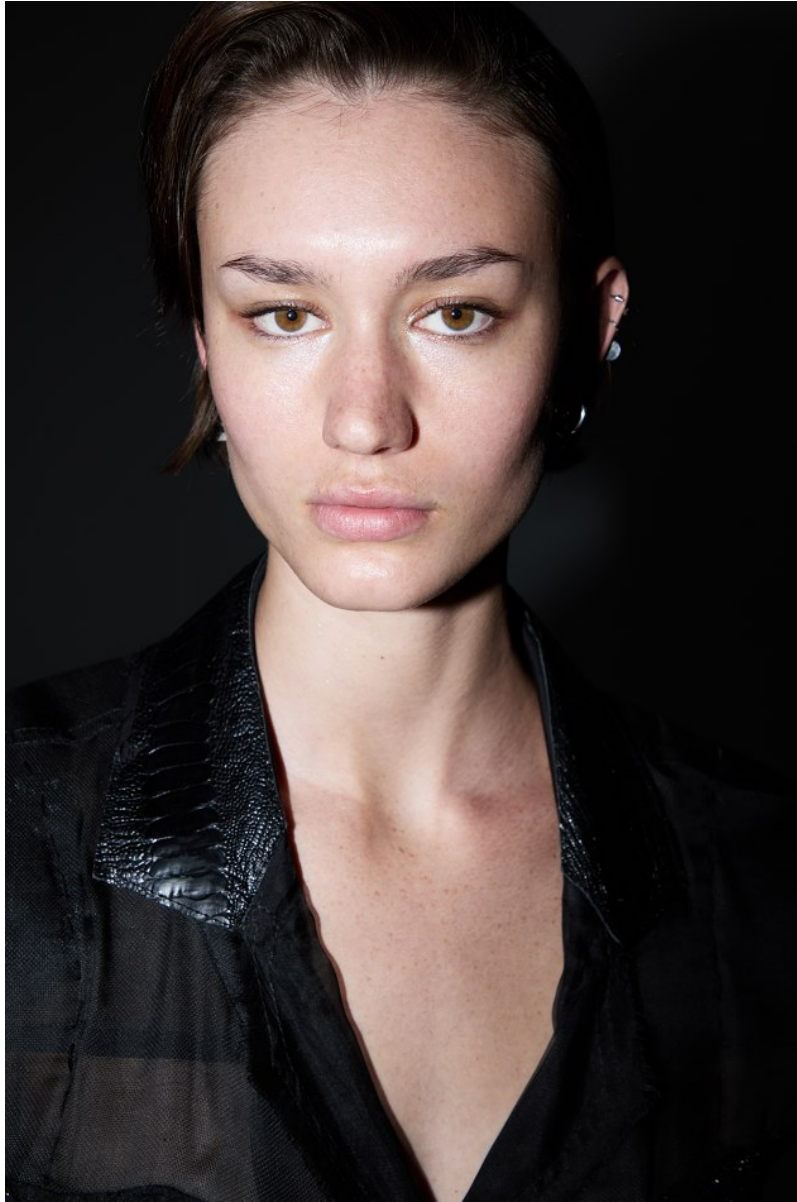

MIGS LOMBARD

BOSS MODELS

JOHANNESBURG

MIGS LOMBARD

Height: 177cm Bust: 85cm Waist: 65cm Hips: 96cm Shoe: 7 UK Hair: Brown Eyes: Green/Brown