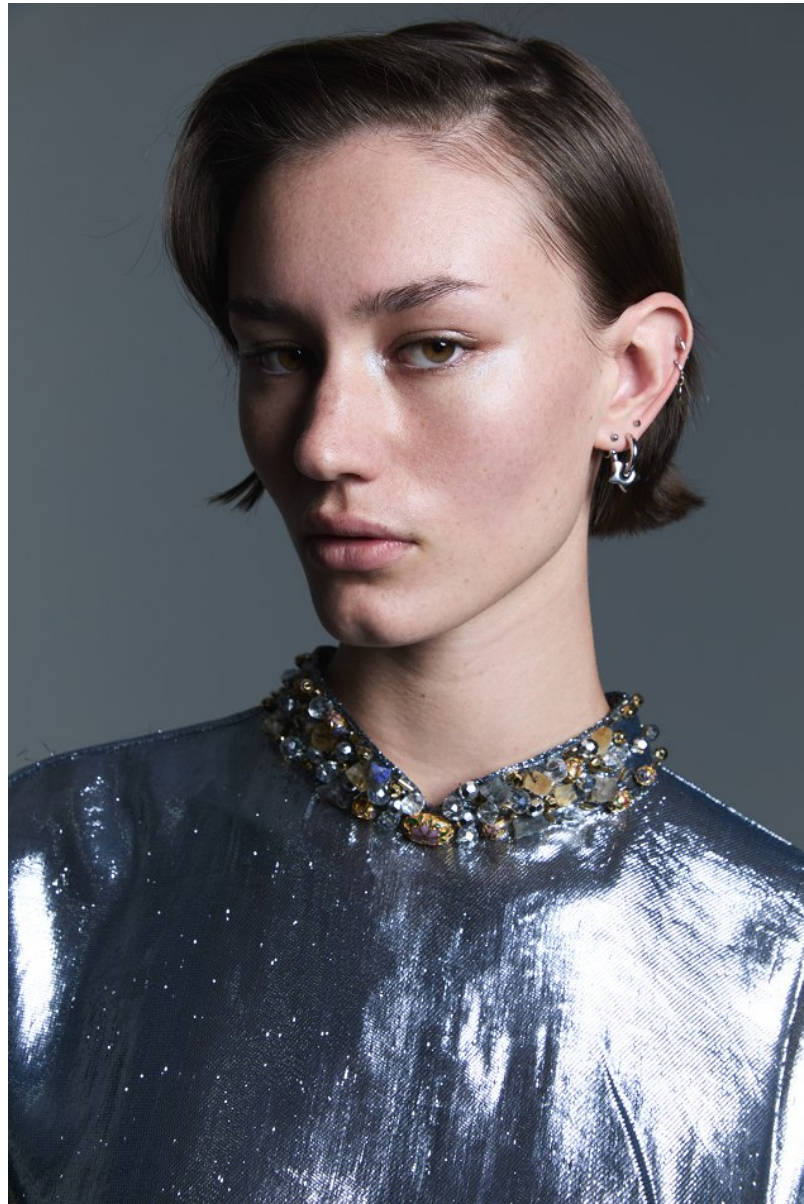

BOSS MODELS

JOHANNESBURG

MIGS LOMBARD

Height: 177cm Bust: 85cm Waist: 65cm Hips: 96cm Shoe: 7 UK Hair: Brown Eyes: Green/Brown

BOSS MODELS

JOHANNESBURG

MIGS LOMBARD

Height: 177cm Bust: 85cm Waist: 65cm Hips: 96cm Shoe: 7 UK Hair: Brown Eyes: Green/Brown