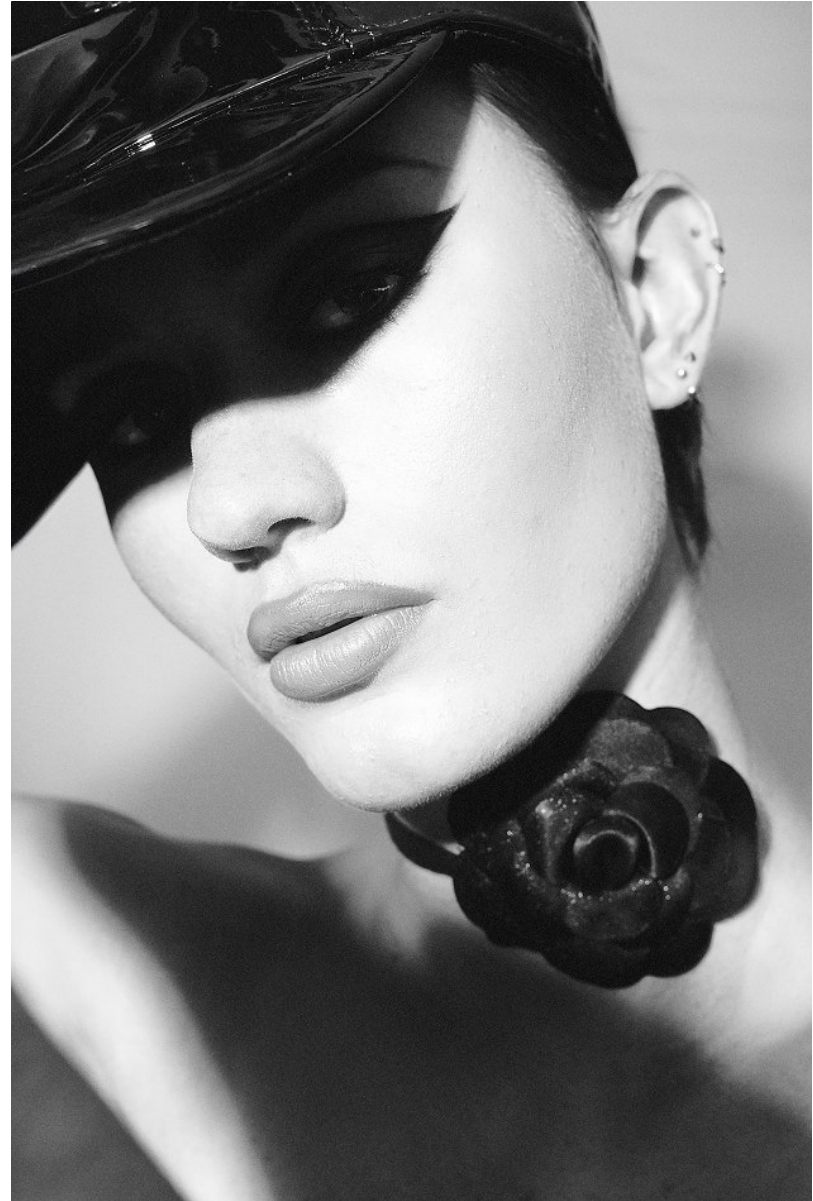

BOSS MODELS

JOHANNESBURG

MIGS LOMBARD

Height: 177cm Bust: 85cm Waist: 65cm Hips: 96cm Shoe: 7 UK Hair: Brown Eyes: Green/Brown