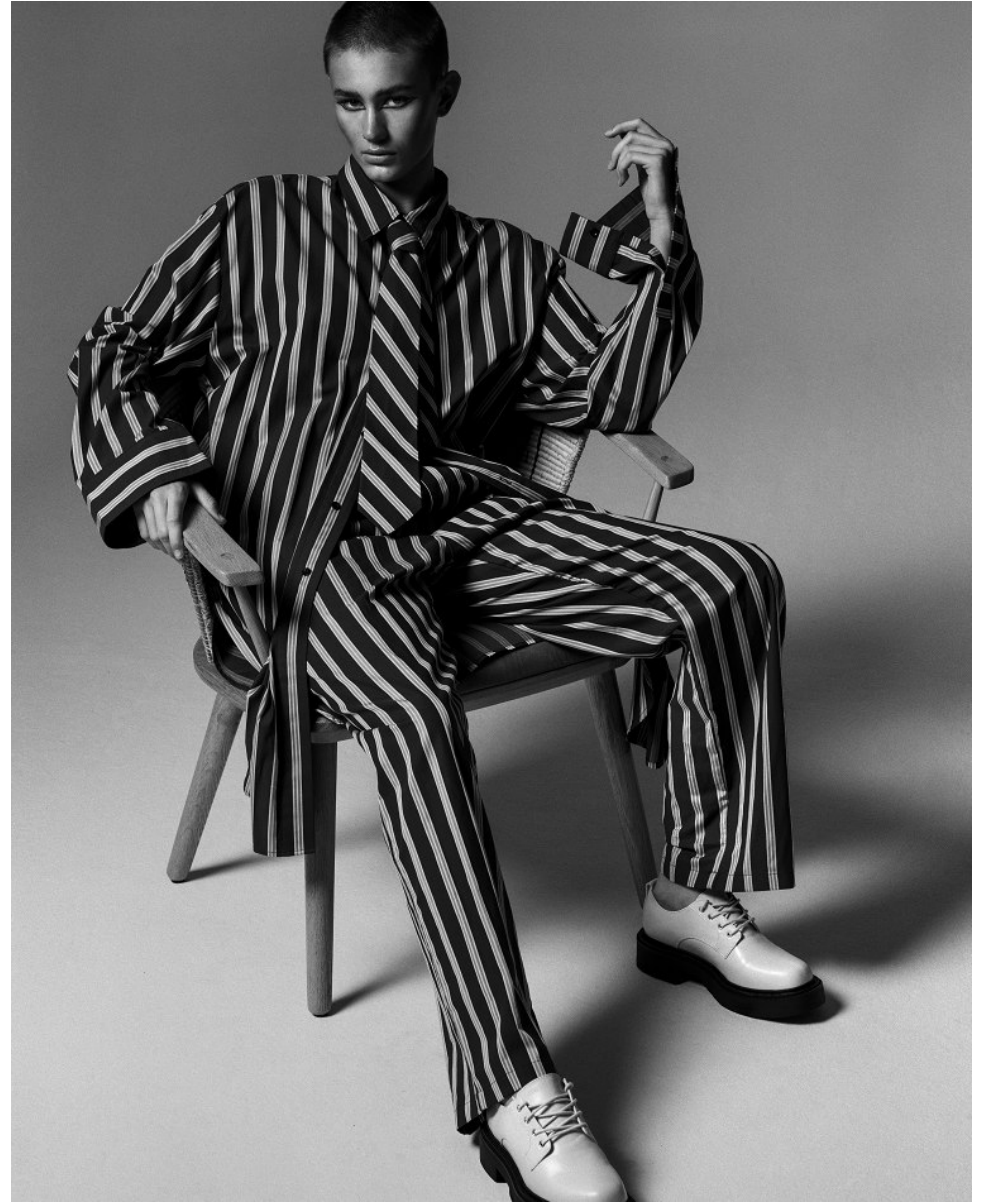

BOSS MODELS

JOHANNESBURG

MIGS LOMBARD

Height: 177cm Bust: 85cm Waist: 65cm Hips: 96cm Shoe: 7 UK Hair: Brown Eyes: Green/Brown