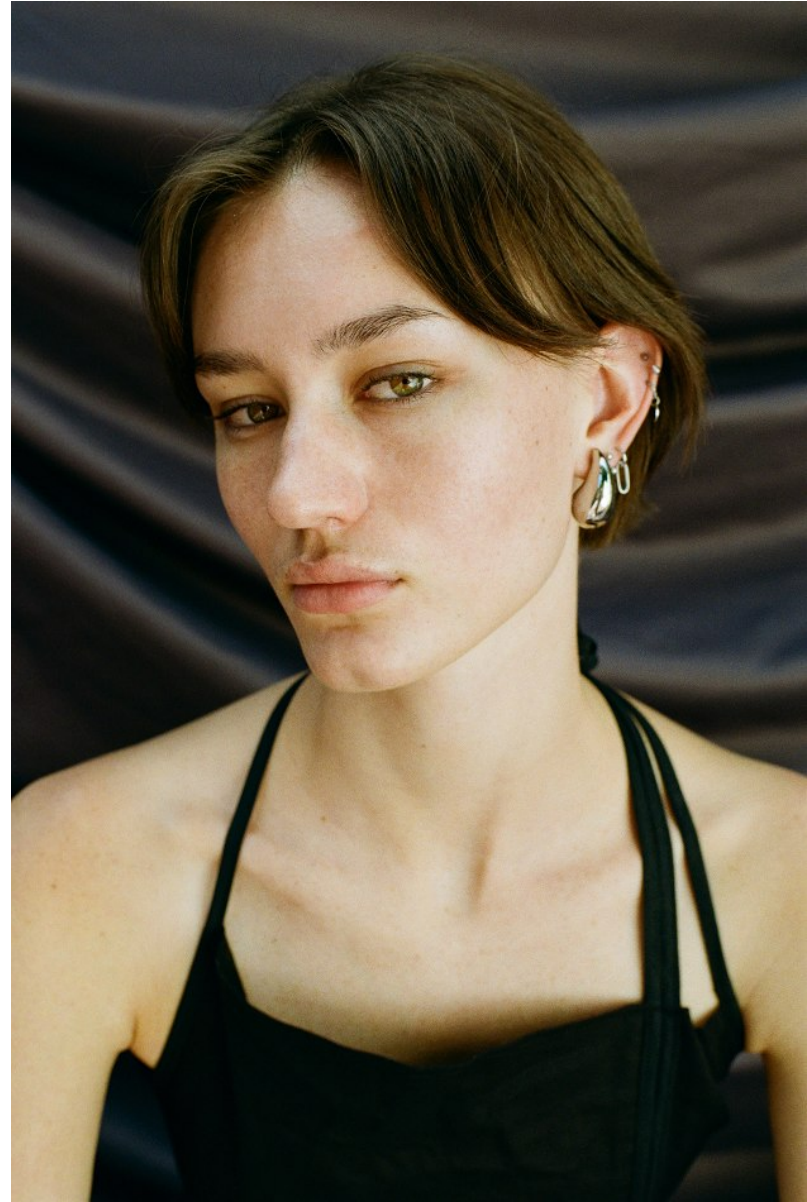

BOSS MODELS

JOHANNESBURG

MIGS LOMBARD

Height: 177cm Bust: 85cm Waist: 65cm Hips: 96cm Shoe: 7 UK Hair: Brown Eyes: Green/Brown