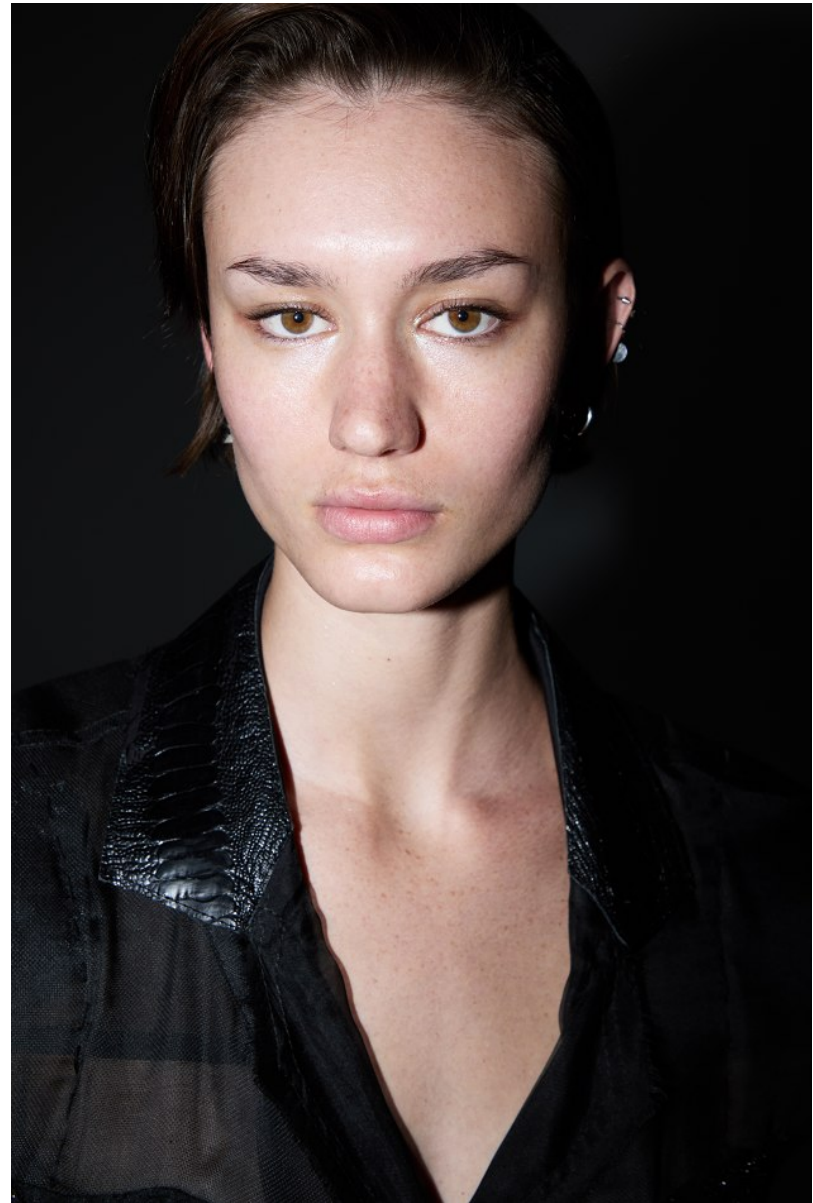

BOSS MODELS

JOHANNESBURG

MIGS LOMBARD

Height: 177cm Bust: 85cm Waist: 65cm Hips: 96cm Shoe: 7 UK Hair: Brown Eyes: Green/Brown

BOSS MODELS

JOHANNESBURG

MIGS LOMBARD

Height: 177cm Bust: 85cm Waist: 65cm Hips: 96cm Shoe: 7 UK Hair: Brown Eyes: Green/Brown