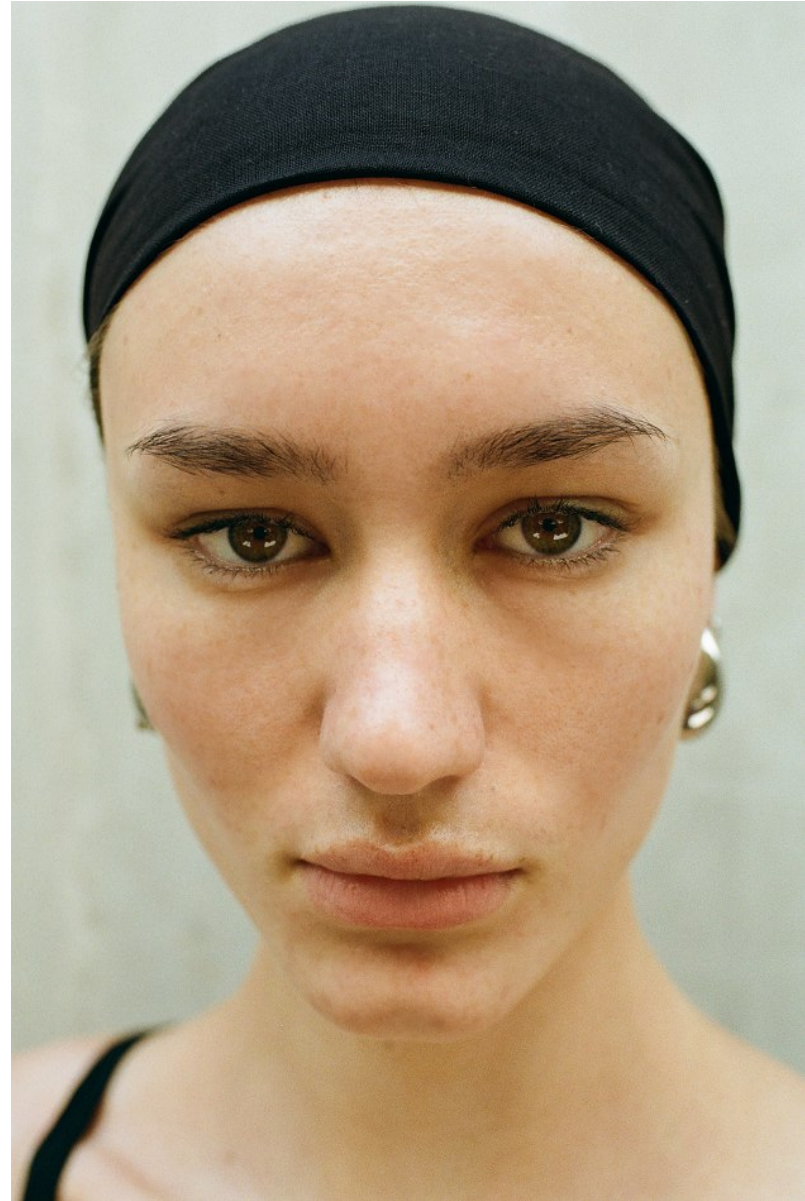

BOSS MODELS

JOHANNESBURG

MIGS LOMBARD

Height: 177cm Bust: 85cm Waist: 65cm Hips: 96cm Shoe: 7 UK Hair: Brown Eyes: Green/Brown