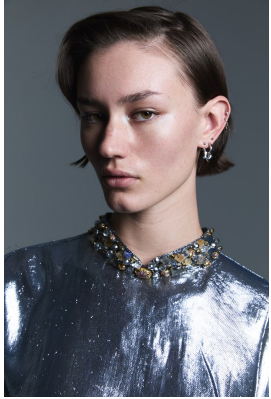

BOSS MODELS

JOHANNESBURG

MIGS LOMBARD

Height: 177cm Bust: 85cm Waist: 65cm Hips: 96cm Shoe: 7 UK Hair: Brown Eyes: Green/Brown

BOSS MODELS

JOHANNESBURG

MIGS LOMBARD

Height: 177cm Bust: 85cm Waist: 65cm Hips: 96cm Shoe: 7 UK Hair: Brown Eyes: Green/Brown

BOSS MODELS

JOHANNESBURG

MIGS LOMBARD

Height: 177cm Bust: 85cm Waist: 65cm Hips: 96cm Shoe: 7 UK Hair: Brown Eyes: Green/Brown