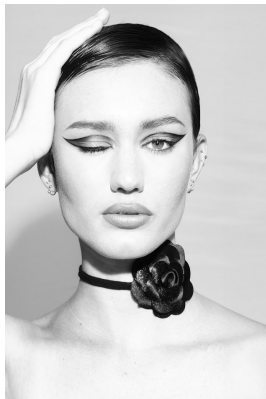

## MIGS LOMBARD

Height: 177cm Bust: 85cm Waist: 65cm Hips: 96cm Shoe: 7 UK Hair: Brown Eyes: Green/Brown

# BOSS MODELS

JOHANNESBURG

MIGS LOMBARD

Height: 177cm Bust: 85cm Waist: 65cm Hips: 96cm Shoe: 7 UK Hair: Brown Eyes: Green/Brown