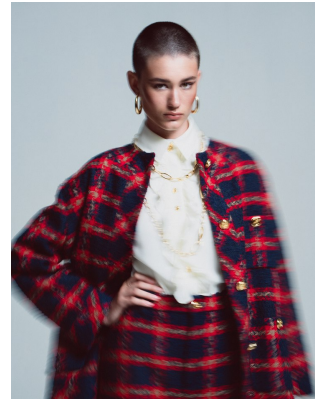

BOSS MODELS

JOHANNESBURG

MIGS LOMBARD

Height: 177cm Bust: 85cm Waist: 65cm Hips: 96cm Shoe: 7 UK Hair: Brown Eyes: Green/Brown

BOSS MODELS

JOHANNESBURG

MIGS LOMBARD

Height: 177cm Bust: 85cm Waist: 65cm Hips: 96cm Shoe: 7 UK Hair: Brown Eyes: Green/Brown

BOSS MODELS

JOHANNESBURG

MIGS LOMBARD

Height: 177cm Bust: 85cm Waist: 65cm Hips: 96cm Shoe: 7 UK Hair: Brown Eyes: Green/Brown