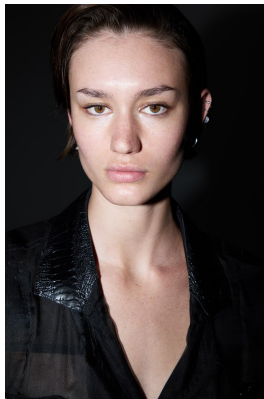

BOSS MODELS

JOHANNESBURG

MIGS LOMBARD

Height: 177cm Bust: 85cm Waist: 65cm Hips: 96cm Shoe: 7 UK Hair: Brown Eyes: Green/Brown

BOSS MODELS

JOHANNESBURG

MIGS LOMBARD

Height: 177cm Bust: 85cm Waist: 65cm Hips: 96cm Shoe: 7 UK Hair: Brown Eyes: Green/Brown

BOSS MODELS

JOHANNESBURG

MIGS LOMBARD

Height: 177cm Bust: 85cm Waist: 65cm Hips: 96cm Shoe: 7 UK Hair: Brown Eyes: Green/Brown