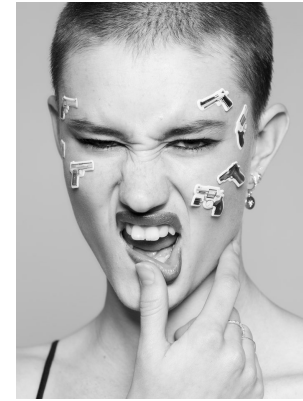

BOSS MODELS

JOHANNESBURG

MIGS LOMBARD

Height: 177cm Bust: 85cm Waist: 65cm Hips: 96cm Shoe: 7 UK Hair: Brown Eyes: Green/Brown

BOSS MODELS

JOHANNESBURG

MIGS LOMBARD

Height: 177cm Bust: 85cm Waist: 65cm Hips: 96cm Shoe: 7 UK Hair: Brown Eyes: Green/Brown

BOSS MODELS

JOHANNESBURG

MIGS LOMBARD

Height: 177cm Bust: 85cm Waist: 65cm Hips: 96cm Shoe: 7 UK Hair: Brown Eyes: Green/Brown