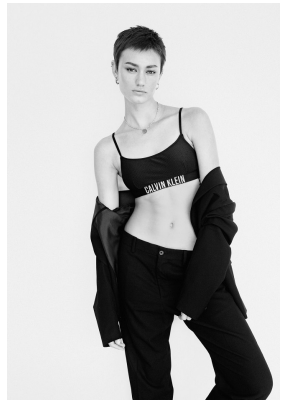

BOSS MODELS

JOHANNESBURG

MIGS LOMBARD

Height: 177cm Bust: 85cm Waist: 65cm Hips: 96cm Shoe: 7 UK Hair: Brown Eyes: Green/Brown

BOSS MODELS

JOHANNESBURG

MIGS LOMBARD

Height: 177cm Bust: 85cm Waist: 65cm Hips: 96cm Shoe: 7 UK Hair: Brown Eyes: Green/Brown

BOSS MODELS

JOHANNESBURG

MIGS LOMBARD

Height: 177cm Bust: 85cm Waist: 65cm Hips: 96cm Shoe: 7 UK Hair: Brown Eyes: Green/Brown