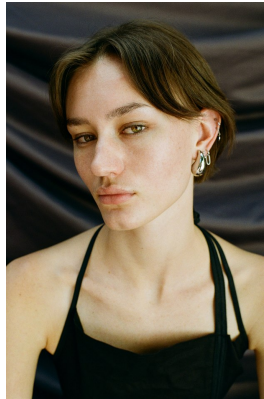

BOSS MODELS

JOHANNESBURG

MIGS LOMBARD

Height: 177cm Bust: 85cm Waist: 65cm Hips: 96cm Shoe: 7 UK Hair: Brown Eyes: Green/Brown

BOSS MODELS

JOHANNESBURG

MIGS LOMBARD

Height: 177cm Bust: 85cm Waist: 65cm Hips: 96cm Shoe: 7 UK Hair: Brown Eyes: Green/Brown

BOSS MODELS

JOHANNESBURG

MIGS LOMBARD

Height: 177cm Bust: 85cm Waist: 65cm Hips: 96cm Shoe: 7 UK Hair: Brown Eyes: Green/Brown