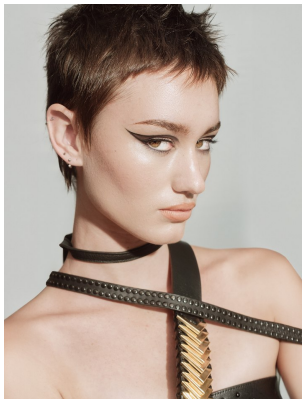

# BOSS MODELS

JOHANNESBURG

## MIGS LOMBARD

Height: 177cm Bust: 85cm Waist: 65cm Hips: 96cm Shoe: 7 UK Hair: Brown Eyes: Green/Brown

# BOSS MODELS

JOHANNESBURG

MIGS LOMBARD

Height: 177cm Bust: 85cm Waist: 65cm Hips: 96cm Shoe: 7 UK Hair: Brown Eyes: Green/Brown