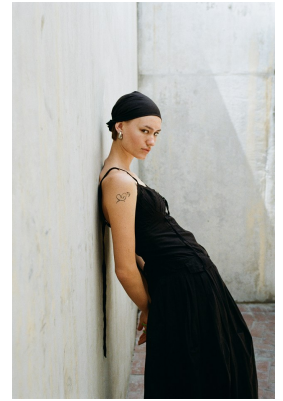

BOSS MODELS

JOHANNESBURG

MIGS LOMBARD

Height: 177cm Bust: 85cm Waist: 65cm Hips: 96cm Shoe: 7 UK Hair: Brown Eyes: Green/Brown

BOSS MODELS

JOHANNESBURG

MIGS LOMBARD

Height: 177cm Bust: 85cm Waist: 65cm Hips: 96cm Shoe: 7 UK Hair: Brown Eyes: Green/Brown

BOSS MODELS

JOHANNESBURG

MIGS LOMBARD

Height: 177cm Bust: 85cm Waist: 65cm Hips: 96cm Shoe: 7 UK Hair: Brown Eyes: Green/Brown