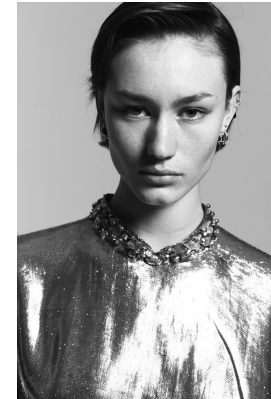

# BOSS MODELS

JOHANNESBURG

## MIGS LOMBARD

Height: 177cm Bust: 85cm Waist: 65cm Hips: 96cm Shoe: 7 UK Hair: Brown Eyes: Green/Brown

# BOSS MODELS

JOHANNESBURG

MIGS LOMBARD

Height: 177cm Bust: 85cm Waist: 65cm Hips: 96cm Shoe: 7 UK Hair: Brown Eyes: Green/Brown