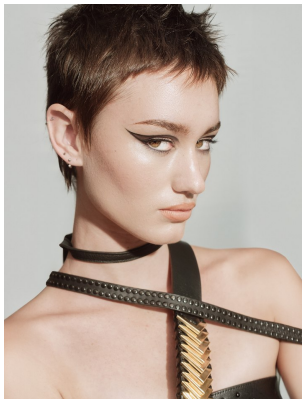

BOSS MODELS

JOHANNESBURG

MIGS LOMBARD

Height: 177cm Bust: 85cm Waist: 65cm Hips: 96cm Shoe: 7 UK Hair: Brown Eyes: Green/Brown

BOSS MODELS

JOHANNESBURG

MIGS LOMBARD

Height: 177cm Bust: 85cm Waist: 65cm Hips: 96cm Shoe: 7 UK Hair: Brown Eyes: Green/Brown

BOSS MODELS

JOHANNESBURG

MIGS LOMBARD

Height: 177cm Bust: 85cm Waist: 65cm Hips: 96cm Shoe: 7 UK Hair: Brown Eyes: Green/Brown