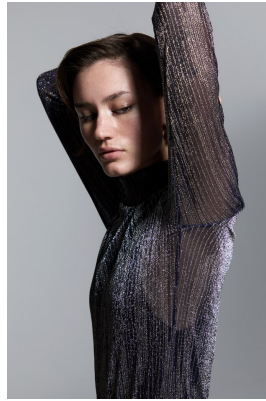

## MIGS LOMBARD

Height: 177cm Bust: 85cm Waist: 65cm Hips: 96cm Shoe: 7 UK Hair: Brown Eyes: Green/Brown

# BOSS MODELS

JOHANNESBURG

MIGS LOMBARD

Height: 177cm Bust: 85cm Waist: 65cm Hips: 96cm Shoe: 7 UK Hair: Brown Eyes: Green/Brown