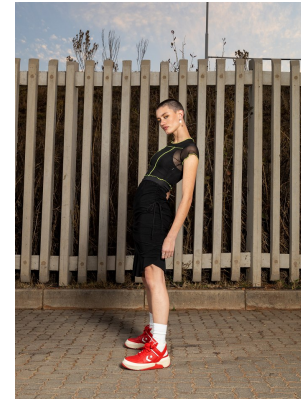

BOSS MODELS

JOHANNESBURG

MIGS LOMBARD

Height: 177cm Bust: 85cm Waist: 65cm Hips: 96cm Shoe: 7 UK Hair: Brown Eyes: Green/Brown

BOSS MODELS

JOHANNESBURG

MIGS LOMBARD

Height: 177cm Bust: 85cm Waist: 65cm Hips: 96cm Shoe: 7 UK Hair: Brown Eyes: Green/Brown

BOSS MODELS

JOHANNESBURG

MIGS LOMBARD

Height: 177cm Bust: 85cm Waist: 65cm Hips: 96cm Shoe: 7 UK Hair: Brown Eyes: Green/Brown