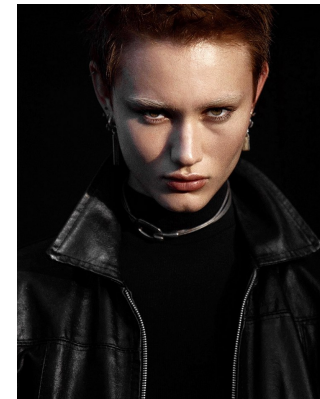

BOSS MODELS

JOHANNESBURG

MIGS LOMBARD

Height: 177cm Bust: 85cm Waist: 65cm Hips: 96cm Shoe: 7 UK Hair: Brown Eyes: Green/Brown

BOSS MODELS

JOHANNESBURG

MIGS LOMBARD

Height: 177cm Bust: 85cm Waist: 65cm Hips: 96cm Shoe: 7 UK Hair: Brown Eyes: Green/Brown

BOSS MODELS

JOHANNESBURG

MIGS LOMBARD

Height: 177cm Bust: 85cm Waist: 65cm Hips: 96cm Shoe: 7 UK Hair: Brown Eyes: Green/Brown