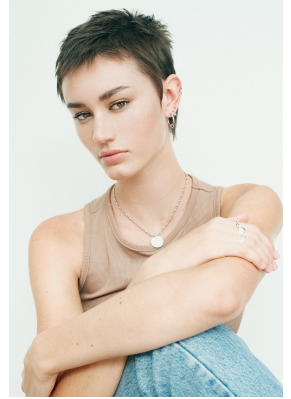

BOSS MODELS

JOHANNESBURG

MIGS LOMBARD

Height: 177cm Bust: 85cm Waist: 65cm Hips: 96cm Shoe: 7 UK Hair: Brown Eyes: Green/Brown

BOSS MODELS

JOHANNESBURG

MIGS LOMBARD

Height: 177cm Bust: 85cm Waist: 65cm Hips: 96cm Shoe: 7 UK Hair: Brown Eyes: Green/Brown

BOSS MODELS

JOHANNESBURG

MIGS LOMBARD

Height: 177cm Bust: 85cm Waist: 65cm Hips: 96cm Shoe: 7 UK Hair: Brown Eyes: Green/Brown