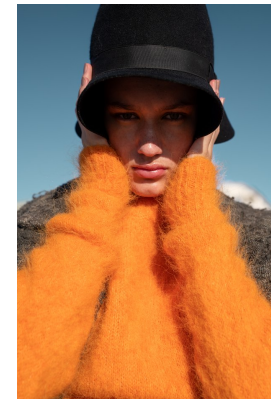

# BOSS MODELS

JOHANNESBURG

## MIGS LOMBARD

Height: 177cm Bust: 85cm Waist: 65cm Hips: 96cm Shoe: 7 UK Hair: Brown Eyes: Green/Brown