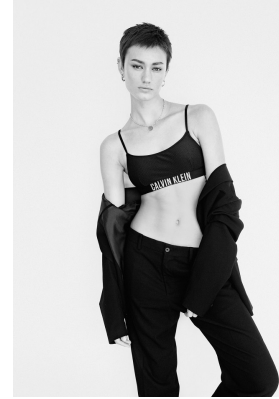

BOSS MODELS

JOHANNESBURG

MIGS LOMBARD

Height: 177cm Bust: 85cm Waist: 65cm Hips: 96cm Shoe: 7 UK Hair: Brown Eyes: Green/Brown

BOSS MODELS

JOHANNESBURG

MIGS LOMBARD

Height: 177cm Bust: 85cm Waist: 65cm Hips: 96cm Shoe: 7 UK Hair: Brown Eyes: Green/Brown

BOSS MODELS

JOHANNESBURG

MIGS LOMBARD

Height: 177cm Bust: 85cm Waist: 65cm Hips: 96cm Shoe: 7 UK Hair: Brown Eyes: Green/Brown