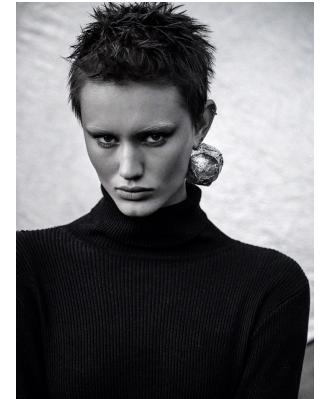

BOSS MODELS

JOHANNESBURG

MIGS LOMBARD

Height: 177cm Bust: 85cm Waist: 65cm Hips: 96cm Shoe: 7 UK Hair: Brown Eyes: Green/Brown

BOSS MODELS

JOHANNESBURG

MIGS LOMBARD

Height: 177cm Bust: 85cm Waist: 65cm Hips: 96cm Shoe: 7 UK Hair: Brown Eyes: Green/Brown

BOSS MODELS

JOHANNESBURG

MIGS LOMBARD

Height: 177cm Bust: 85cm Waist: 65cm Hips: 96cm Shoe: 7 UK Hair: Brown Eyes: Green/Brown