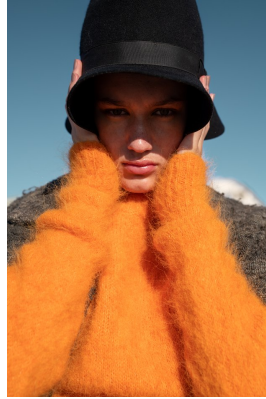

BOSS MODELS

JOHANNESBURG

MIGS LOMBARD

Height: 177cm Bust: 85cm Waist: 65cm Hips: 96cm Shoe: 7 UK Hair: Brown Eyes: Green/Brown

BOSS MODELS

JOHANNESBURG

MIGS LOMBARD

Height: 177cm Bust: 85cm Waist: 65cm Hips: 96cm Shoe: 7 UK Hair: Brown Eyes: Green/Brown

BOSS MODELS

JOHANNESBURG

MIGS LOMBARD

Height: 177cm Bust: 85cm Waist: 65cm Hips: 96cm Shoe: 7 UK Hair: Brown Eyes: Green/Brown