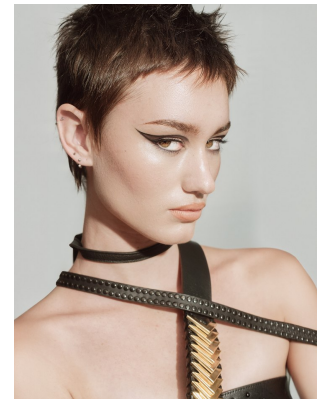

BOSS MODELS

JOHANNESBURG

MIGS LOMBARD

Height: 177cm Bust: 85cm Waist: 65cm Hips: 96cm Shoe: 7 UK Hair: Brown Eyes: Green/Brown

BOSS MODELS

JOHANNESBURG

MIGS LOMBARD

Height: 177cm Bust: 85cm Waist: 65cm Hips: 96cm Shoe: 7 UK Hair: Brown Eyes: Green/Brown

BOSS MODELS

JOHANNESBURG

MIGS LOMBARD

Height: 177cm Bust: 85cm Waist: 65cm Hips: 96cm Shoe: 7 UK Hair: Brown Eyes: Green/Brown