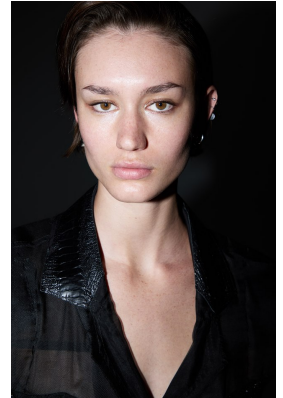

# BOSS MODELS

JOHANNESBURG

## MIGS LOMBARD

Height: 177cm Bust: 85cm Waist: 65cm Hips: 96cm Shoe: 7 UK Hair: Brown Eyes: Green/Brown

# BOSS MODELS

JOHANNESBURG

MIGS LOMBARD

Height: 177cm Bust: 85cm Waist: 65cm Hips: 96cm Shoe: 7 UK Hair: Brown Eyes: Green/Brown