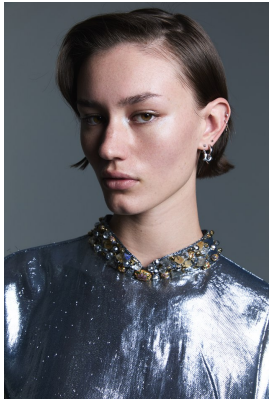

# BOSS MODELS

JOHANNESBURG

## MIGS LOMBARD

Height: 177cm Bust: 85cm Waist: 65cm Hips: 96cm Shoe: 7 UK Hair: Brown Eyes: Green/Brown

# BOSS MODELS

JOHANNESBURG

MIGS LOMBARD

Height: 177cm Bust: 85cm Waist: 65cm Hips: 96cm Shoe: 7 UK Hair: Brown Eyes: Green/Brown