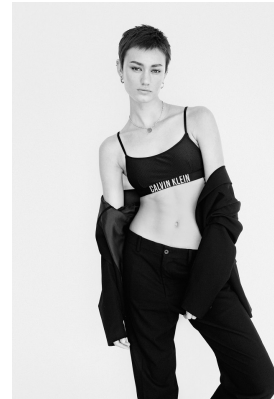

BOSS MODELS

JOHANNESBURG

MIGS LOMBARD

Height: 177cm Bust: 85cm Waist: 65cm Hips: 96cm Shoe: 7 UK Hair: Brown Eyes: Green/Brown