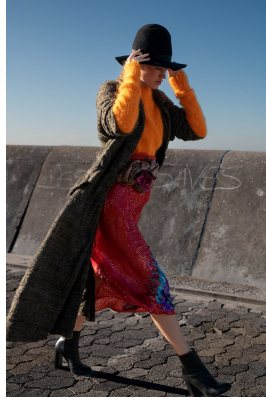

BOSS MODELS

JOHANNESBURG

MIGS LOMBARD

Height: 177cm Bust: 85cm Waist: 65cm Hips: 96cm Shoe: 7 UK Hair: Brown Eyes: Green/Brown

BOSS MODELS

JOHANNESBURG

MIGS LOMBARD

Height: 177cm Bust: 85cm Waist: 65cm Hips: 96cm Shoe: 7 UK Hair: Brown Eyes: Green/Brown

BOSS MODELS

JOHANNESBURG

MIGS LOMBARD

Height: 177cm Bust: 85cm Waist: 65cm Hips: 96cm Shoe: 7 UK Hair: Brown Eyes: Green/Brown