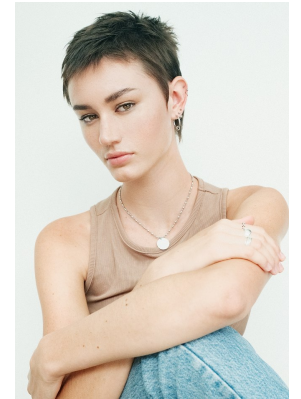

BOSS MODELS

JOHANNESBURG

MIGS LOMBARD

Height: 177cm Bust: 85cm Waist: 65cm Hips: 96cm Shoe: 7 UK Hair: Brown Eyes: Green/Brown