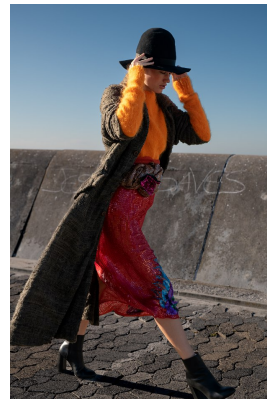

## MIGS LOMBARD

Height: 177cm Bust: 85cm Waist: 65cm Hips: 96cm Shoe: 7 UK Hair: Brown Eyes: Green/Brown