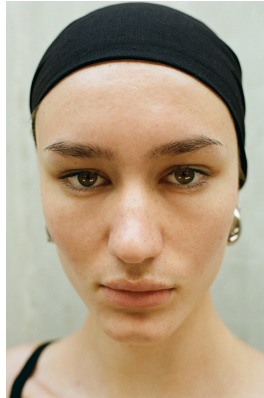

BOSS MODELS

JOHANNESBURG

MIGS LOMBARD

Height: 177cm Bust: 85cm Waist: 65cm Hips: 96cm Shoe: 7 UK Hair: Brown Eyes: Green/Brown

BOSS MODELS

JOHANNESBURG

MIGS LOMBARD

Height: 177cm Bust: 85cm Waist: 65cm Hips: 96cm Shoe: 7 UK Hair: Brown Eyes: Green/Brown

BOSS MODELS

JOHANNESBURG

MIGS LOMBARD

Height: 177cm Bust: 85cm Waist: 65cm Hips: 96cm Shoe: 7 UK Hair: Brown Eyes: Green/Brown