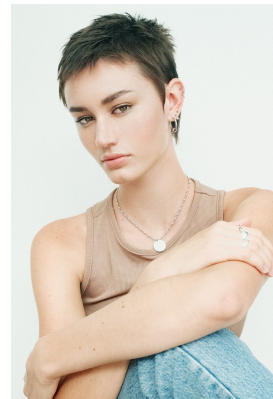

BOSS MODELS

JOHANNESBURG

MIGS LOMBARD

Height: 177cm Bust: 85cm Waist: 65cm Hips: 96cm Shoe: 7 UK Hair: Brown Eyes: Green/Brown

BOSS MODELS

JOHANNESBURG

MIGS LOMBARD

Height: 177cm Bust: 85cm Waist: 65cm Hips: 96cm Shoe: 7 UK Hair: Brown Eyes: Green/Brown

BOSS MODELS

JOHANNESBURG

MIGS LOMBARD

Height: 177cm Bust: 85cm Waist: 65cm Hips: 96cm Shoe: 7 UK Hair: Brown Eyes: Green/Brown