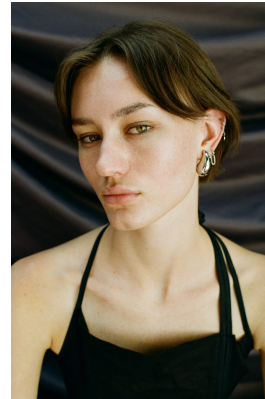

# BOSS MODELS

JOHANNESBURG

## MIGS LOMBARD

Height: 177cm Bust: 85cm Waist: 65cm Hips: 96cm Shoe: 7 UK Hair: Brown Eyes: Green/Brown

# BOSS MODELS

JOHANNESBURG

MIGS LOMBARD

Height: 177cm Bust: 85cm Waist: 65cm Hips: 96cm Shoe: 7 UK Hair: Brown Eyes: Green/Brown