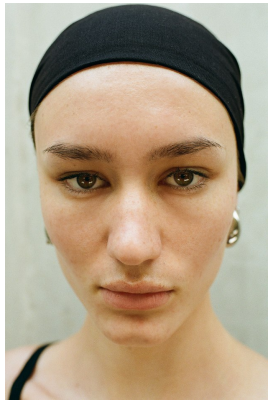

BOSS MODELS

JOHANNESBURG

MIGS LOMBARD

Height: 177cm Bust: 85cm Waist: 65cm Hips: 96cm Shoe: 7 UK Hair: Brown Eyes: Green/Brown

BOSS MODELS

JOHANNESBURG

MIGS LOMBARD

Height: 177cm Bust: 85cm Waist: 65cm Hips: 96cm Shoe: 7 UK Hair: Brown Eyes: Green/Brown

BOSS MODELS

JOHANNESBURG

MIGS LOMBARD

Height: 177cm Bust: 85cm Waist: 65cm Hips: 96cm Shoe: 7 UK Hair: Brown Eyes: Green/Brown