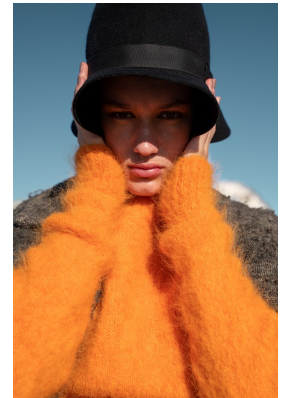

BOSS MODELS

JOHANNESBURG

MIGS LOMBARD

Height: 177cm Bust: 85cm Waist: 65cm Hips: 96cm Shoe: 7 UK Hair: Brown Eyes: Green/Brown

BOSS MODELS

JOHANNESBURG

MIGS LOMBARD

Height: 177cm Bust: 85cm Waist: 65cm Hips: 96cm Shoe: 7 UK Hair: Brown Eyes: Green/Brown

BOSS MODELS

JOHANNESBURG

MIGS LOMBARD

Height: 177cm Bust: 85cm Waist: 65cm Hips: 96cm Shoe: 7 UK Hair: Brown Eyes: Green/Brown