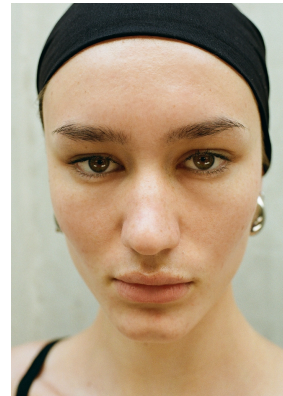

# BOSS MODELS

JOHANNESBURG

## MIGS LOMBARD

Height: 177cm Bust: 85cm Waist: 65cm Hips: 96cm Shoe: 7 UK Hair: Brown Eyes: Green/Brown

# BOSS MODELS

JOHANNESBURG

MIGS LOMBARD

Height: 177cm Bust: 85cm Waist: 65cm Hips: 96cm Shoe: 7 UK Hair: Brown Eyes: Green/Brown