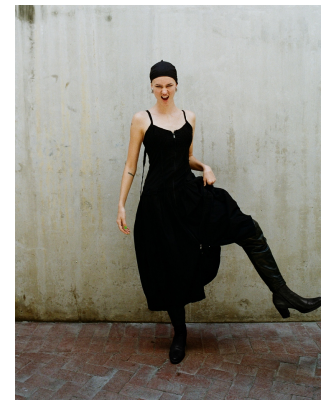

BOSS MODELS

JOHANNESBURG

MIGS LOMBARD

Height: 177cm Bust: 85cm Waist: 65cm Hips: 96cm Shoe: 7 UK Hair: Brown Eyes: Green/Brown

BOSS MODELS

JOHANNESBURG

MIGS LOMBARD

Height: 177cm Bust: 85cm Waist: 65cm Hips: 96cm Shoe: 7 UK Hair: Brown Eyes: Green/Brown

BOSS MODELS

JOHANNESBURG

MIGS LOMBARD

Height: 177cm Bust: 85cm Waist: 65cm Hips: 96cm Shoe: 7 UK Hair: Brown Eyes: Green/Brown