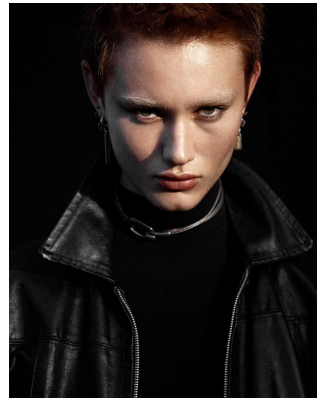

BOSS MODELS

JOHANNESBURG

MIGS LOMBARD

Height: 177cm Bust: 85cm Waist: 65cm Hips: 96cm Shoe: 7 UK Hair: Brown Eyes: Green/Brown

BOSS MODELS

JOHANNESBURG

MIGS LOMBARD

Height: 177cm Bust: 85cm Waist: 65cm Hips: 96cm Shoe: 7 UK Hair: Brown Eyes: Green/Brown

BOSS MODELS

JOHANNESBURG

MIGS LOMBARD

Height: 177cm Bust: 85cm Waist: 65cm Hips: 96cm Shoe: 7 UK Hair: Brown Eyes: Green/Brown