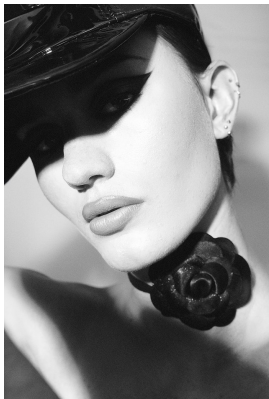

BOSS MODELS

JOHANNESBURG

MIGS LOMBARD

Height: 177cm Bust: 85cm Waist: 65cm Hips: 96cm Shoe: 7 UK Hair: Brown Eyes: Green/Brown

BOSS MODELS

JOHANNESBURG

MIGS LOMBARD

Height: 177cm Bust: 85cm Waist: 65cm Hips: 96cm Shoe: 7 UK Hair: Brown Eyes: Green/Brown

BOSS MODELS

JOHANNESBURG

MIGS LOMBARD

Height: 177cm Bust: 85cm Waist: 65cm Hips: 96cm Shoe: 7 UK Hair: Brown Eyes: Green/Brown