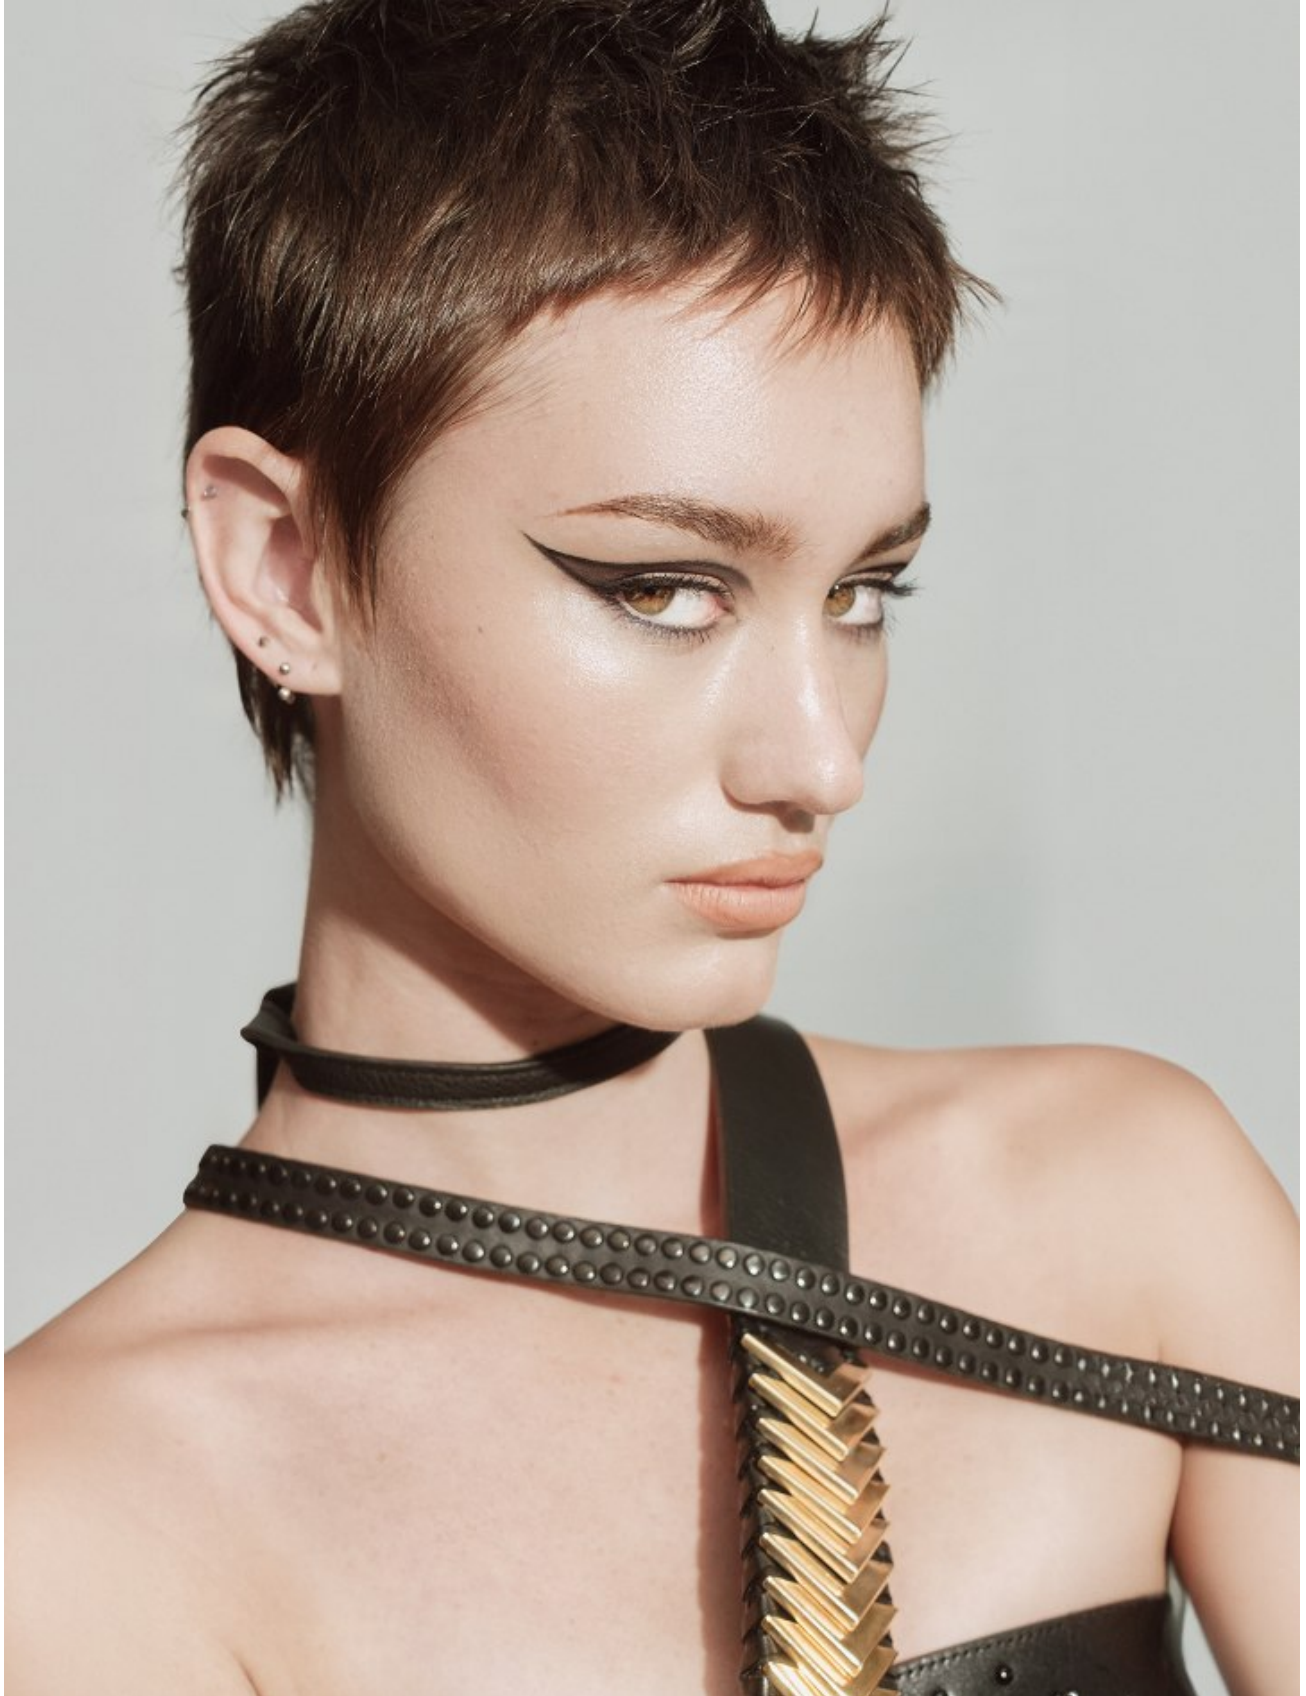

BOSS MODELS

JOHANNESBURG

MIGS LOMBARD

Height: 177cm Bust: 85cm Waist: 65cm Hips: 96cm Shoe: 7 UK Hair: Brown Eyes: Green/Brown