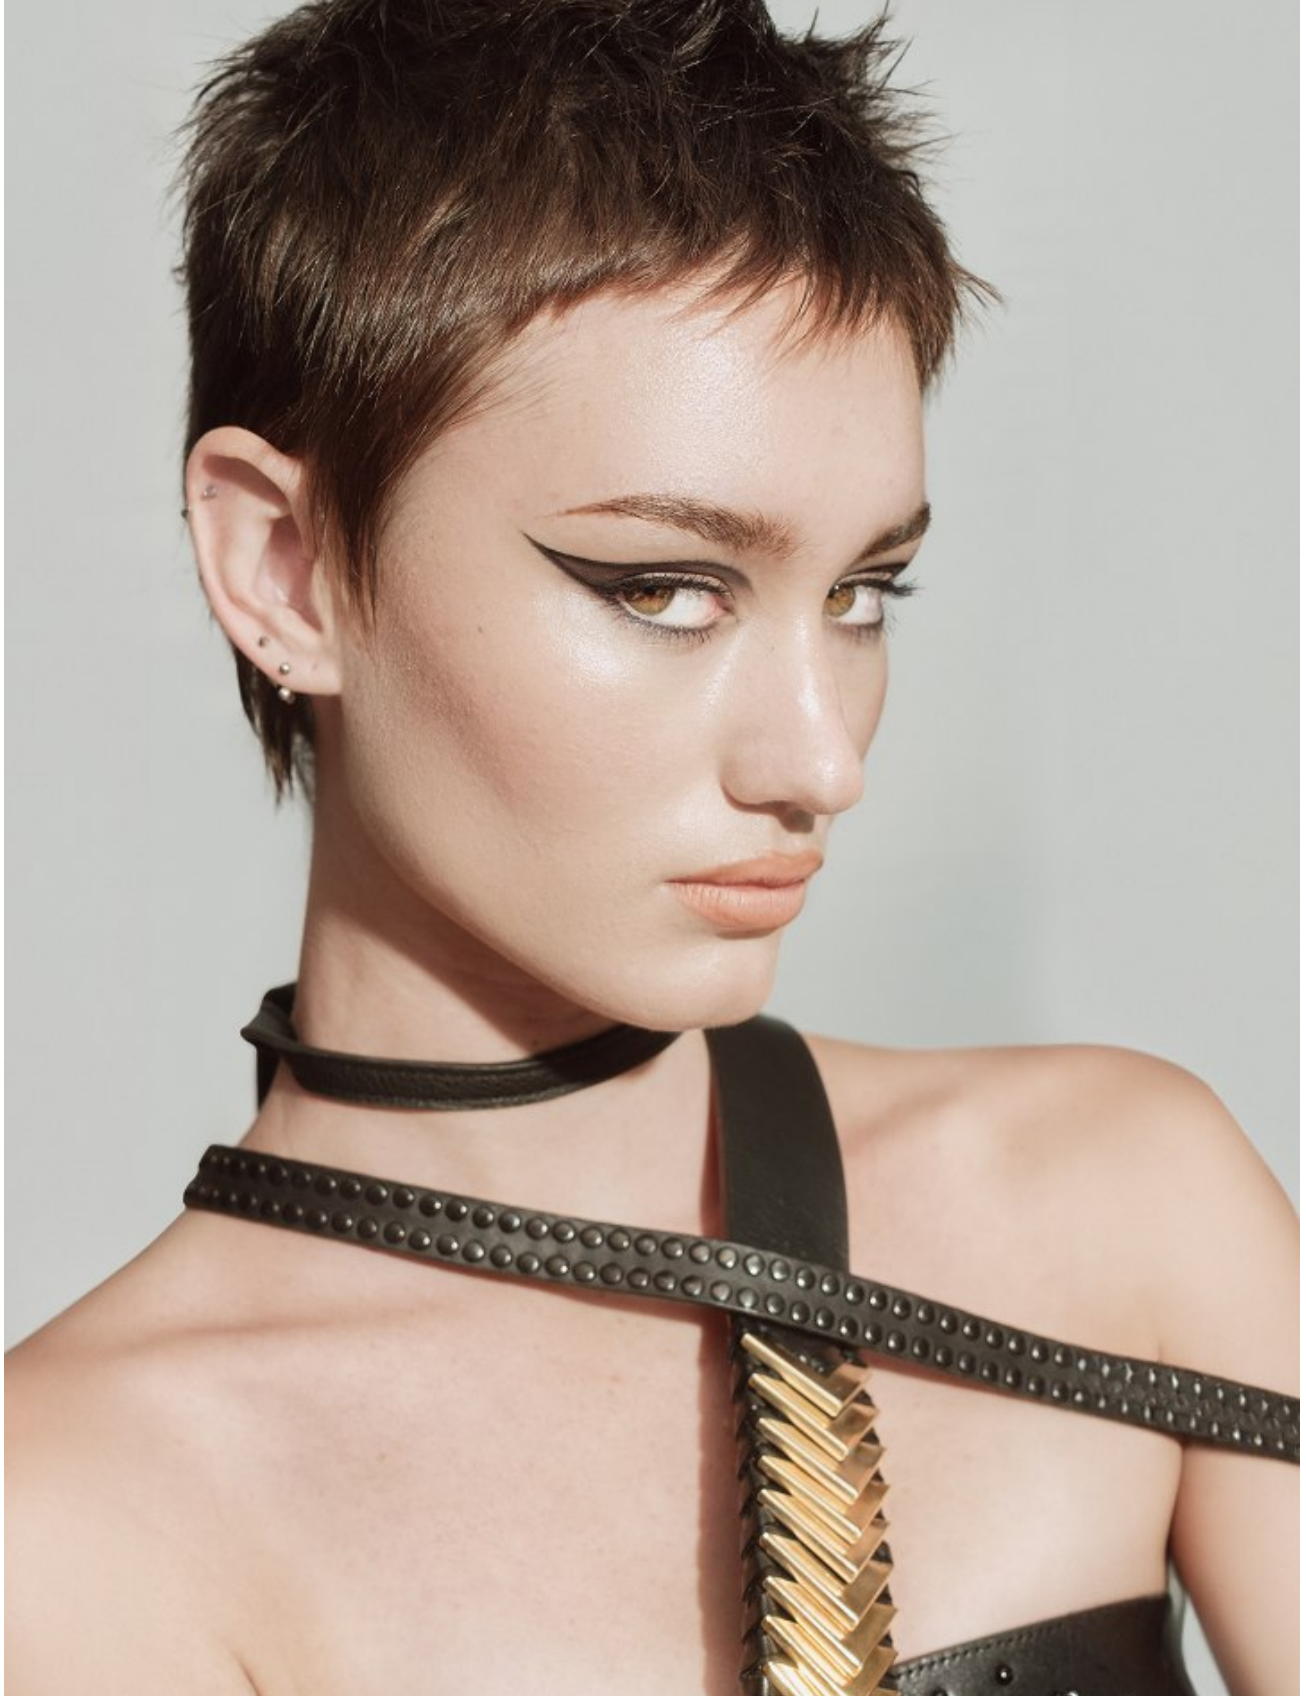

MIGS LOMBARD

BOSS MODELS

JOHANNESBURG

Height: 177cm Bust: 85cm Waist: 65cm Hips: 96cm Shoe: 7 UK Hair: Brown Eyes: Green/Brown