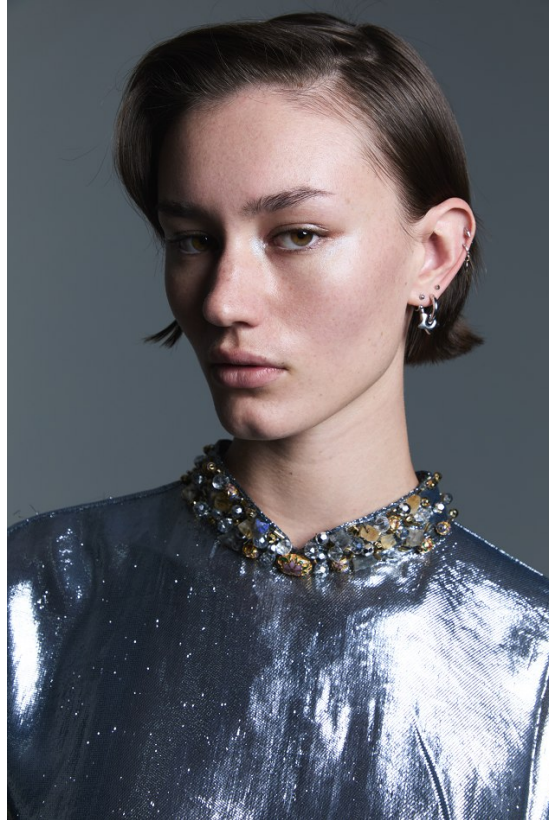

# BOSS MODELS

JOHANNESBURG

## MIGS LOMBARD

Height: 177cm Bust: 85cm Waist: 65cm Hips: 96cm Shoe: 7 UK Hair: Brown Eyes: Green/Brown

# BOSS MODELS

JOHANNESBURG

MIGS LOMBARD

Height: 177cm Bust: 85cm Waist: 65cm Hips: 96cm Shoe: 7 UK Hair: Brown Eyes: Green/Brown