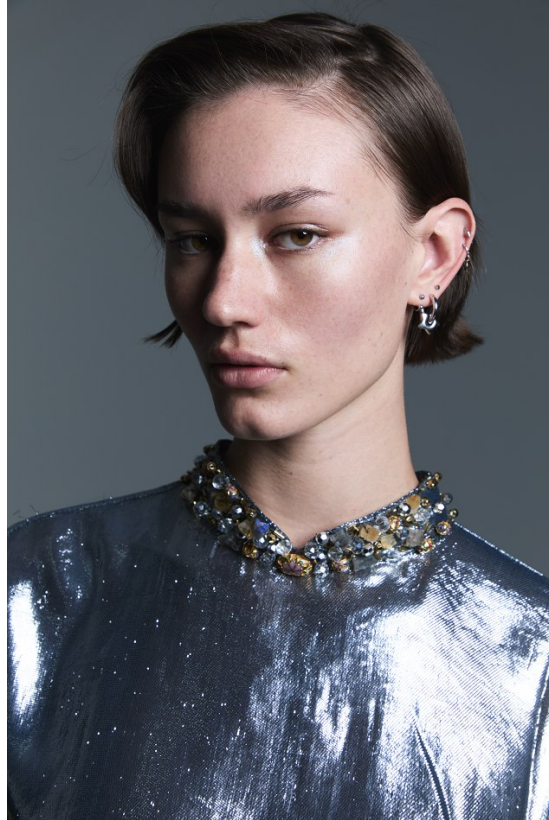

# BOSS MODELS

JOHANNESBURG

MIGS LOMBARD

Height: 177cm Bust: 85cm Waist: 65cm Hips: 96cm Shoe: 7 UK Hair: Brown Eyes: Green/Brown