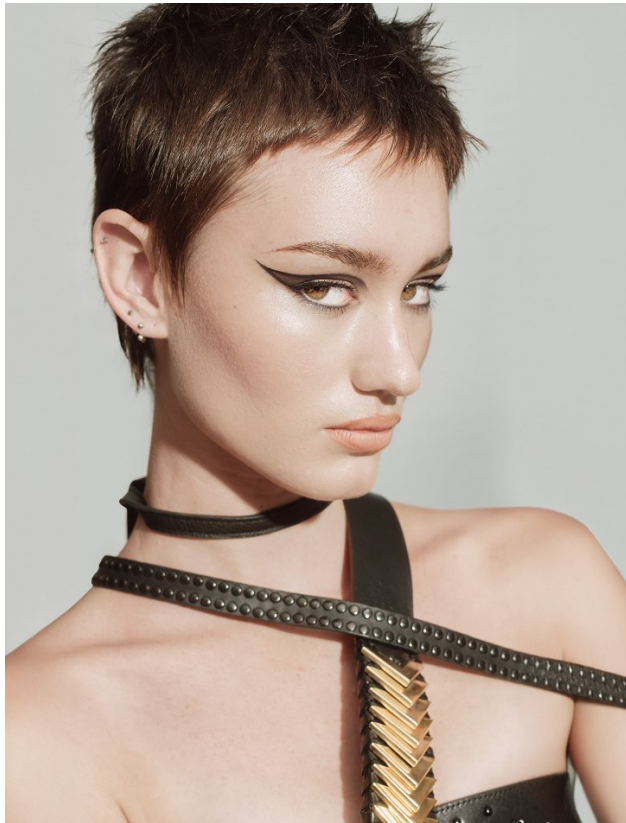

BOSS MODELS

JOHANNESBURG

22

MIGS LOMBARD

Height: 177cm Bust: 85cm Waist: 65cm Hips: 96cm Shoe: 7 UK Hair: Brown Eyes: Green/Brown