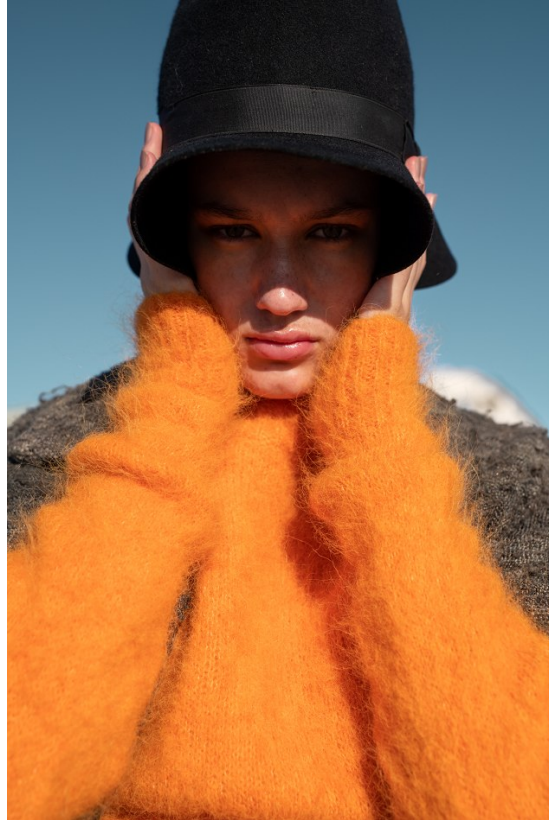

BOSS MODELS

JOHANNESBURG

MIGS LOMBARD

Height: 177cm Bust: 85cm Waist: 65cm Hips: 96cm Shoe: 7 UK Hair: Brown Eyes: Green/Brown

BOSS MODELS

JOHANNESBURG

MIGS LOMBARD

Height: 177cm Bust: 85cm Waist: 65cm Hips: 96cm Shoe: 7 UK Hair: Brown Eyes: Green/Brown