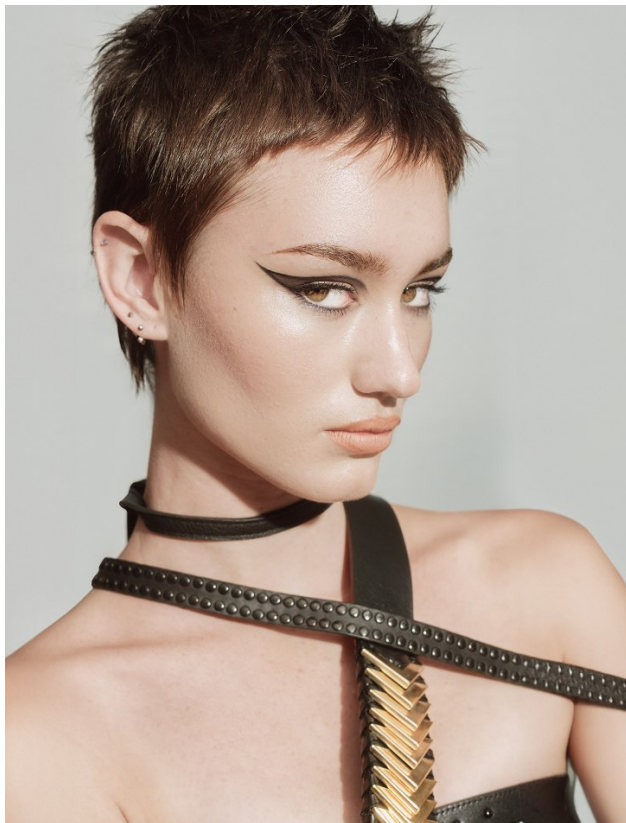

BOSS MODELS

JOHANNESBURG

MIGS LOMBARD

Height: 177cm Bust: 85cm Waist: 65cm Hips: 96cm Shoe: 7 UK Hair: Brown Eyes: Green/Brown