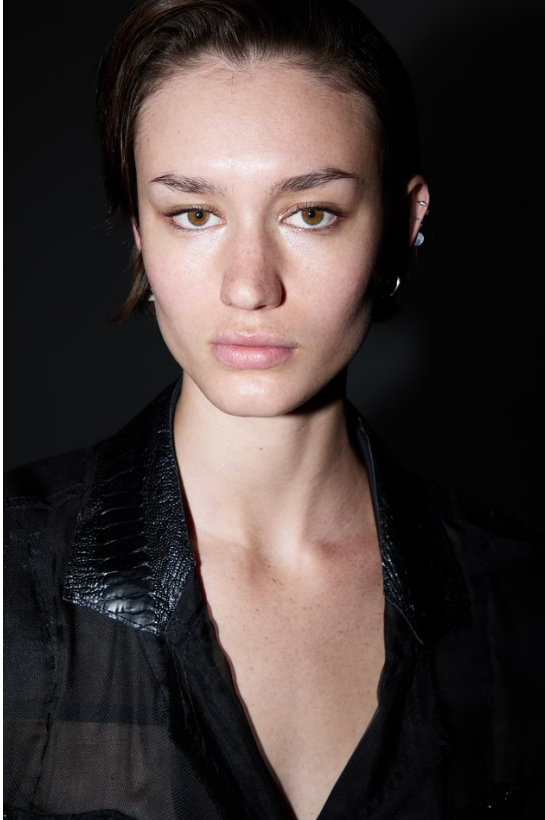

BOSS MODELS

JOHANNESBURG

MIGS LOMBARD

Height: 177cm Bust: 85cm Waist: 65cm Hips: 96cm Shoe: 7 UK Hair: Brown Eyes: Green/Brown