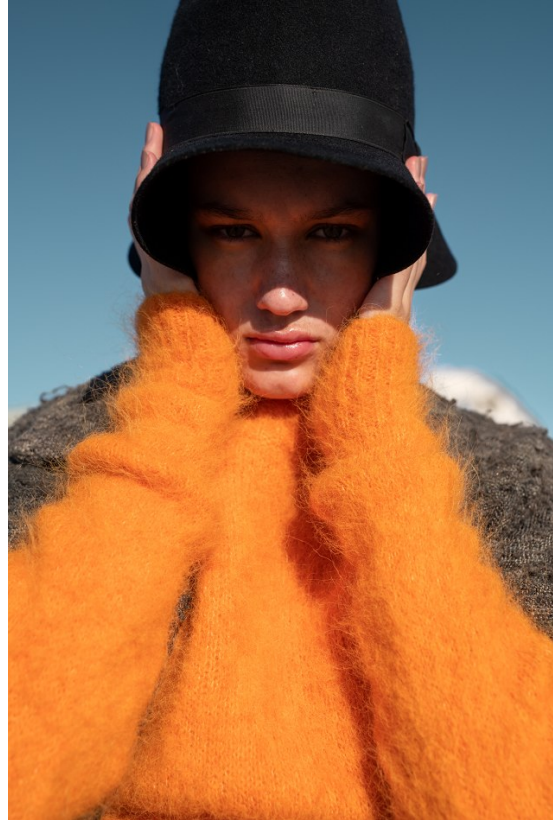

BOSS MODELS

JOHANNESBURG

MIGS LOMBARD

Height: 177cm Bust: 85cm Waist: 65cm Hips: 96cm Shoe: 7 UK Hair: Brown Eyes: Green/Brown