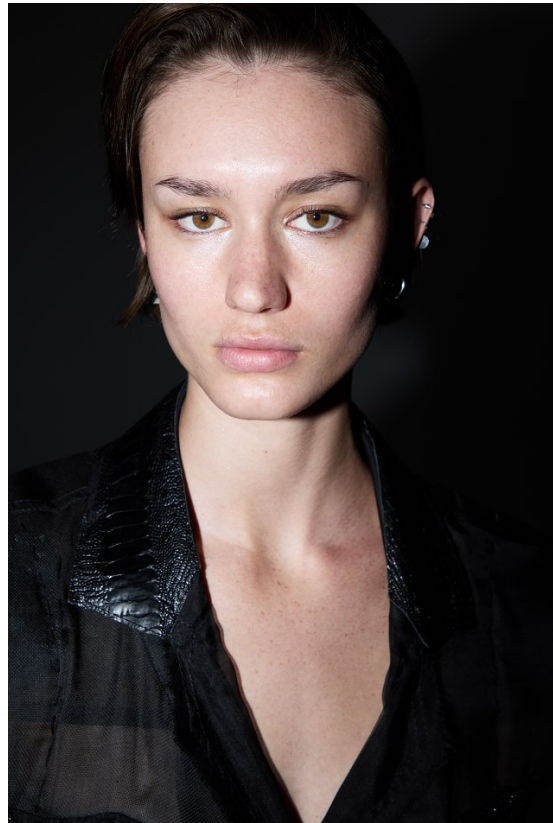

BOSS MODELS

JOHANNESBURG

MIGS LOMBARD

Height: 177cm Bust: 85cm Waist: 65cm Hips: 96cm Shoe: 7 UK Hair: Brown Eyes: Green/Brown