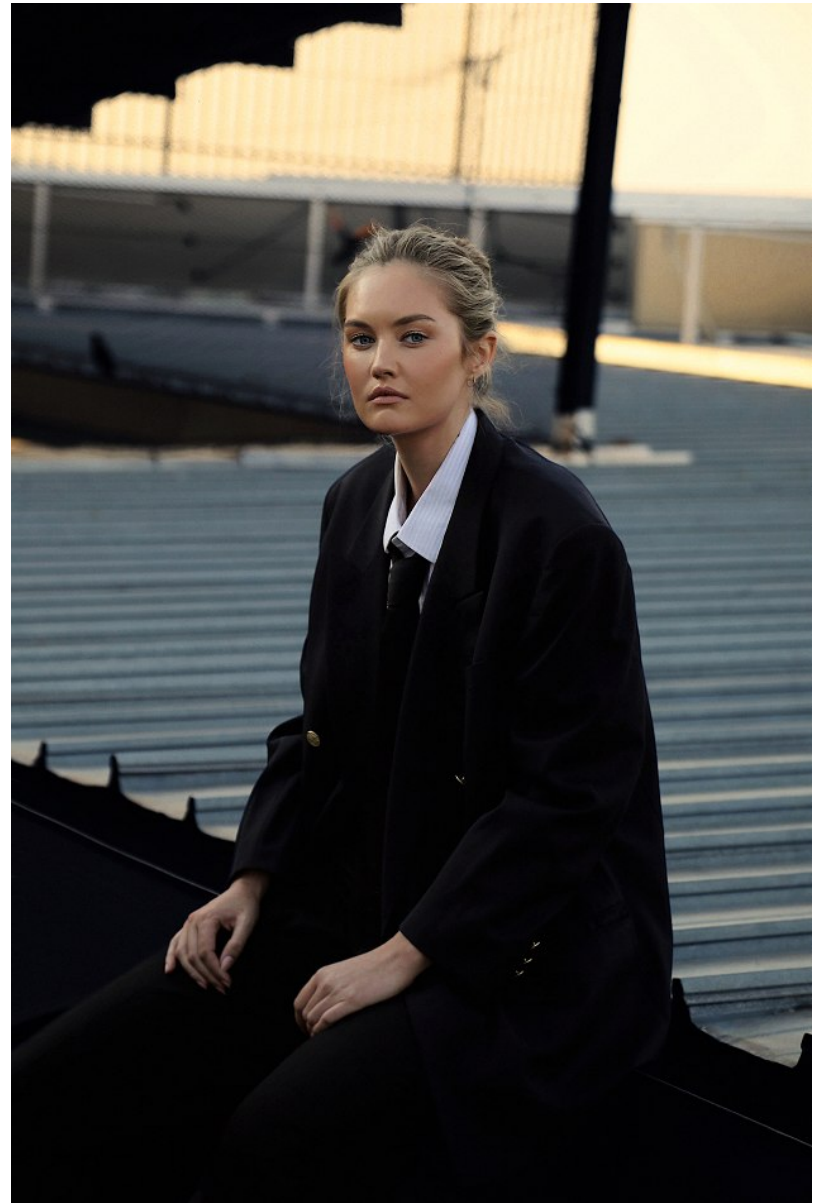

BOSS MODELS

JOHANNESBURG

MARIAN DE KLERK

Height: 175cm Bust: 91cm Waist: 74cm Hips: 107cm Shoe: 7 UK Hair: Blonde Eyes: Blue