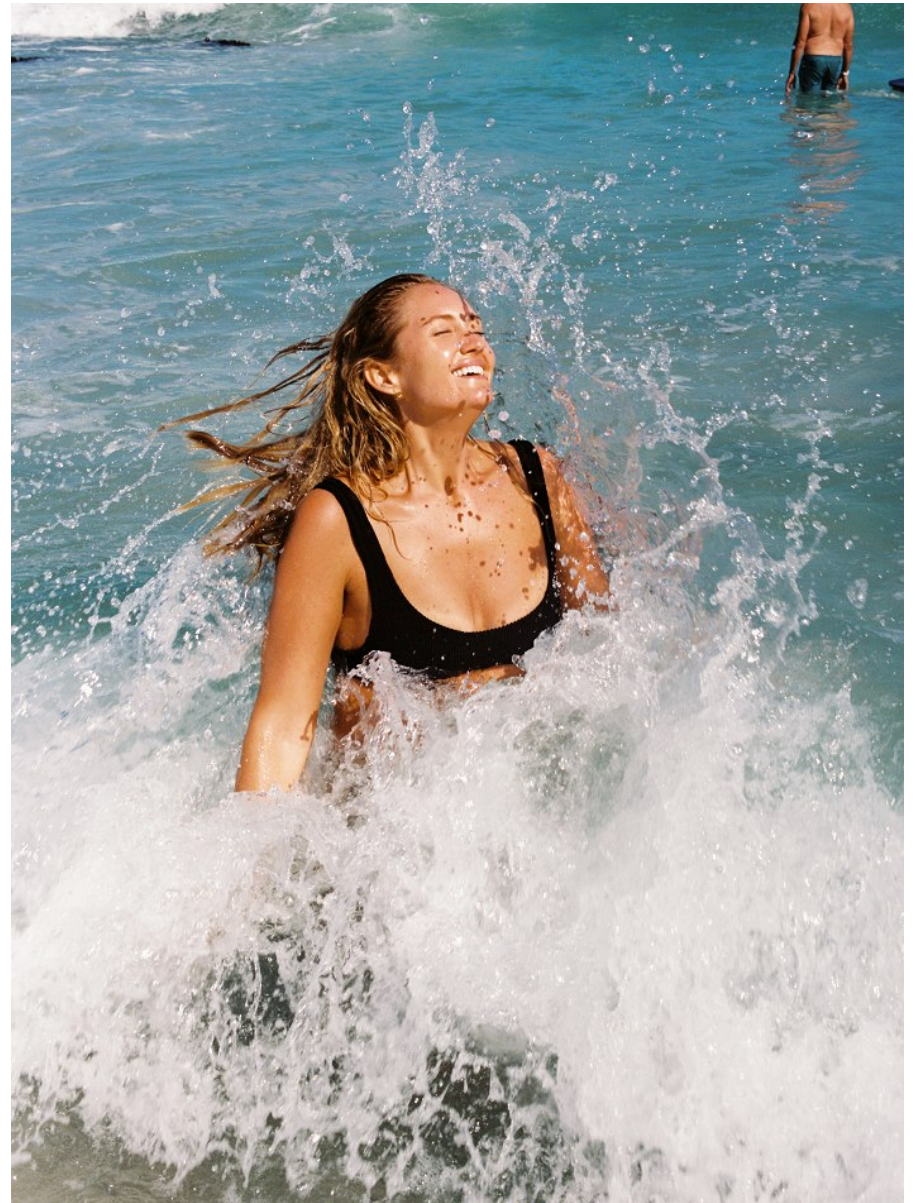

BOSS MODELS

JOHANNESBURG

MARIAN DE KLERK

Height: 175cm Bust: 91cm Waist: 74cm Hips: 107cm Shoe: 7 UK Hair: Blonde Eyes: Blue

BOSS MODELS

JOHANNESBURG

MARIAN DE KLERK

Height: 175cm Bust: 91cm Waist: 74cm Hips: 107cm Shoe: 7 UK Hair: Blonde Eyes: Blue