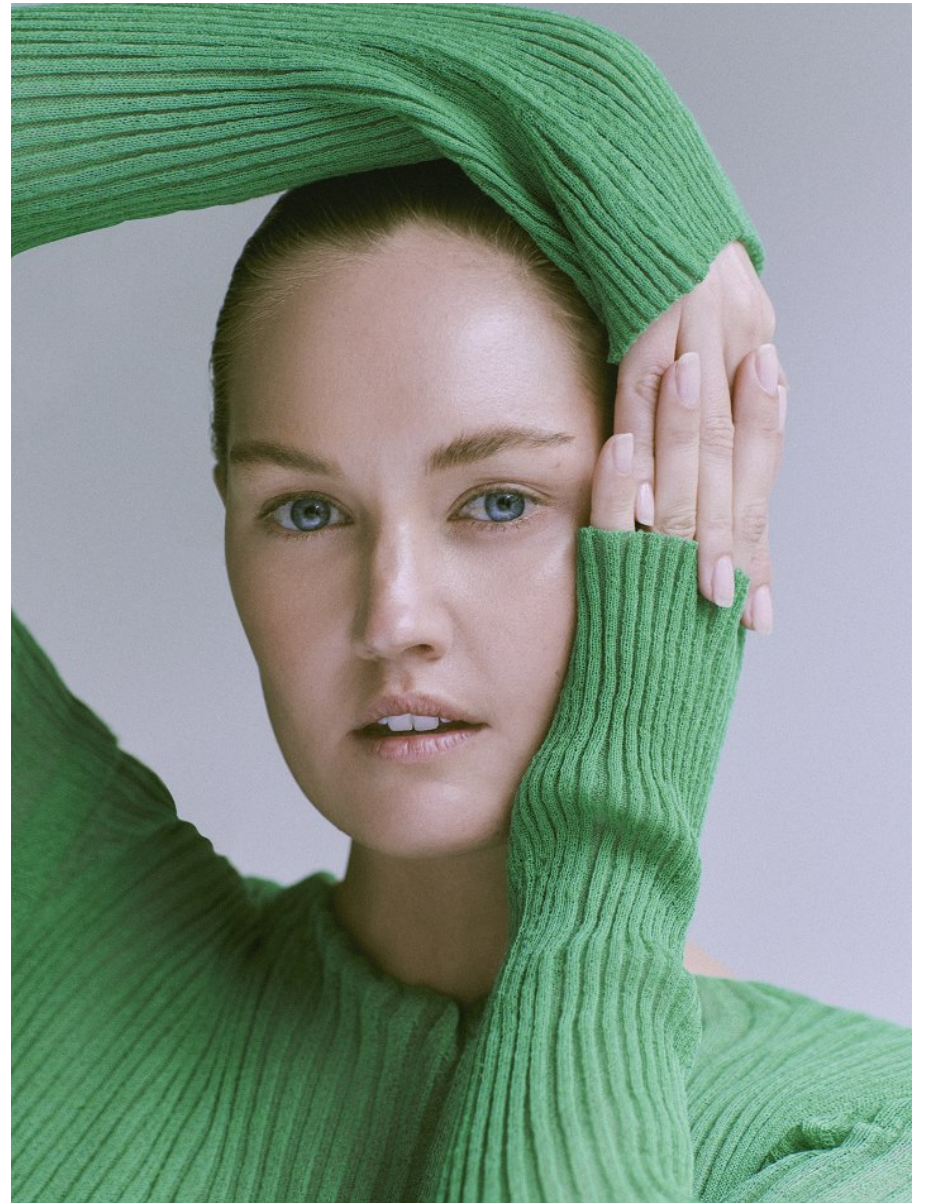

# BOSS MODELS

JOHANNESBURG

MARIAN DE KLERK

Height: 175cm Bust: 91cm Waist: 74cm Hips: 107cm Shoe: 7 UK Hair: Blonde Eyes: Blue