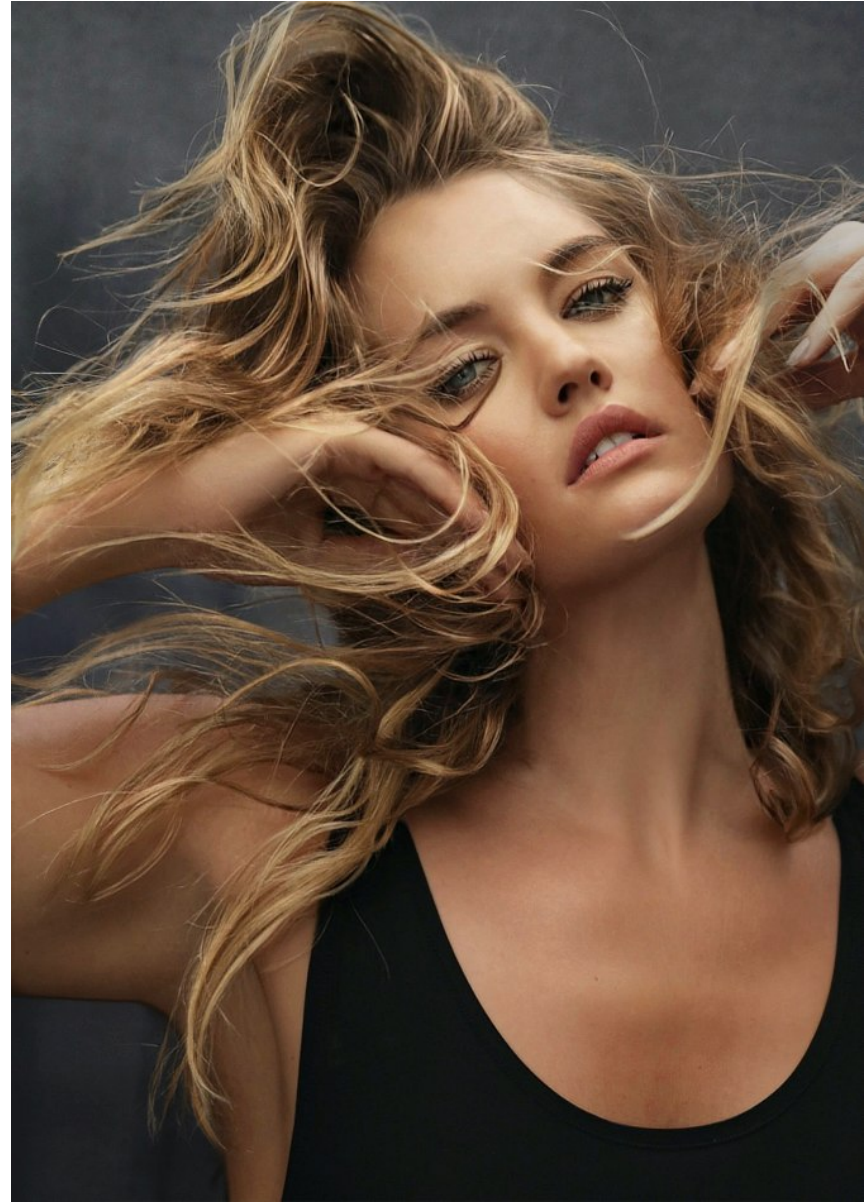

BOSS MODELS

JOHANNESBURG

MARIAN DE KLERK

Height: 175cm Bust: 91cm Waist: 74cm Hips: 107cm Shoe: 7 UK Hair: Blonde Eyes: Blue