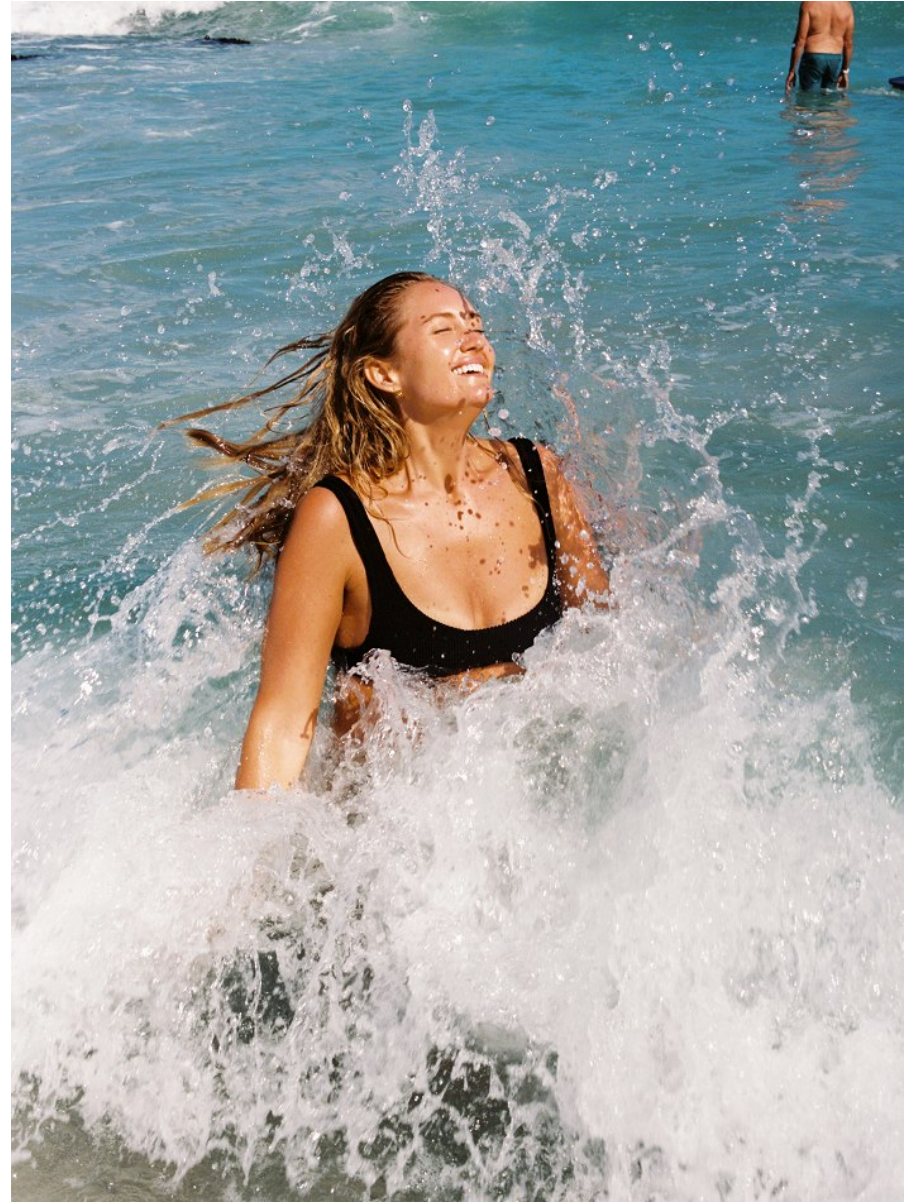

BOSS MODELS

JOHANNESBURG

MARIAN DE KLERK

Height: 175cm Bust: 91cm Waist: 74cm Hips: 107cm Shoe: 7 UK Hair: Blonde Eyes: Blue