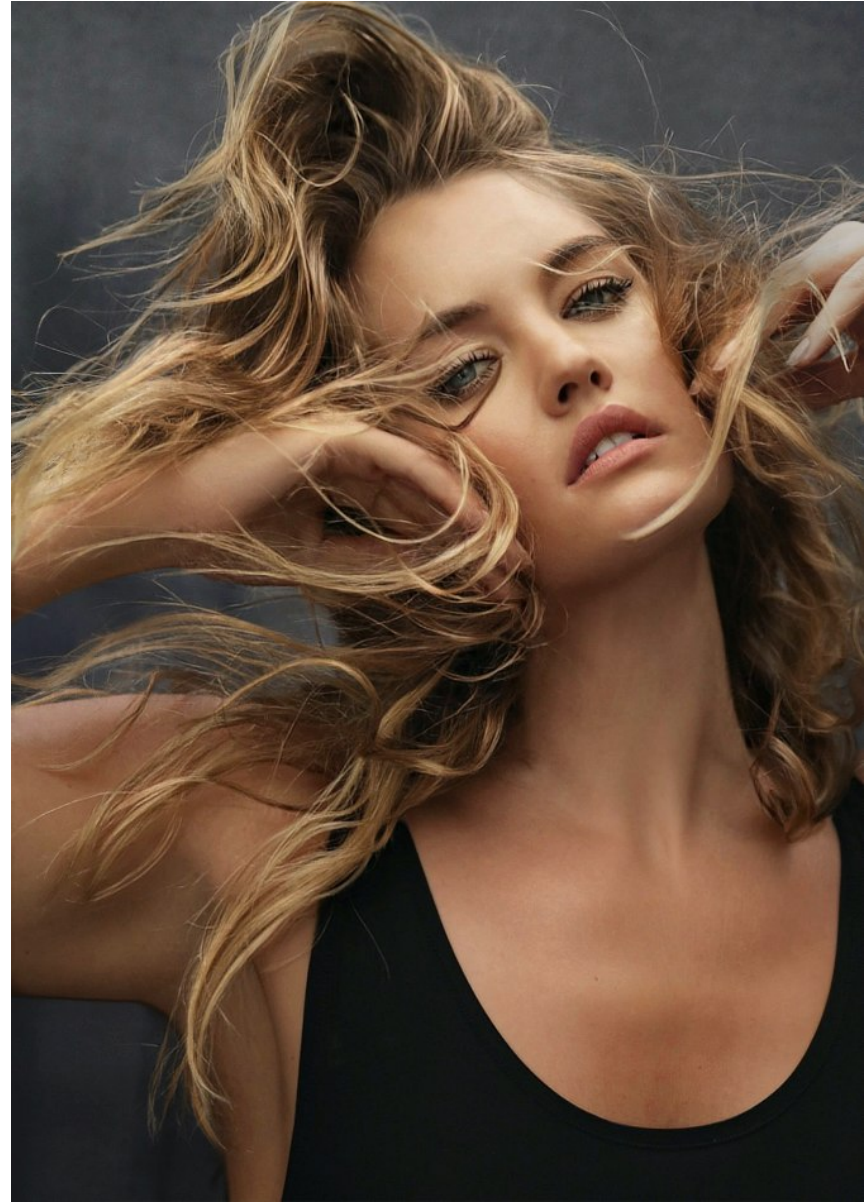

# BOSS MODELS

JOHANNESBURG

MARIAN DE KLERK

Height: 175cm Bust: 91cm Waist: 74cm Hips: 107cm Shoe: 7 UK Hair: Blonde Eyes: Blue