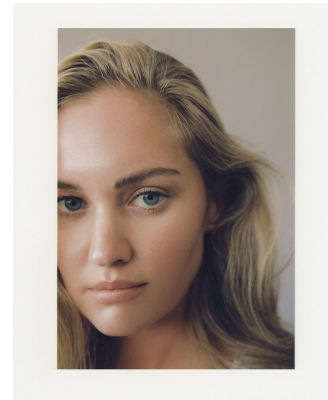

BOSS MODELS

JOHANNESBURG

MARIAN DE KLERK

Height: 175cm Bust: 91cm Waist: 74cm Hips: 107cm Shoe: 7 UK Hair: Blonde Eyes: Blue

BOSS MODELS

JOHANNESBURG

MARIAN DE KLERK

Height: 175cm Bust: 91cm Waist: 74cm Hips: 107cm Shoe: 7 UK Hair: Blonde Eyes: Blue

BOSS MODELS

JOHANNESBURG

MARIAN DE KLERK

Height: 175cm Bust: 91cm Waist: 74cm Hips: 107cm Shoe: 7 UK Hair: Blonde Eyes: Blue