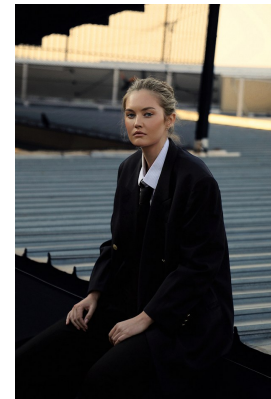

BOSS MODELS

JOHANNESBURG

MARIAN DE KLERK

Height: 175cm Bust: 91cm Waist: 74cm Hips: 107cm Shoe: 7 UK Hair: Blonde Eyes: Blue