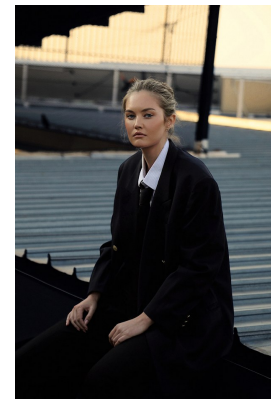

BOSS MODELS

JOHANNESBURG

MARIAN DE KLERK

Height: 175cm Bust: 91cm Waist: 74cm Hips: 107cm Shoe: 7 UK Hair: Blonde Eyes: Blue

BOSS MODELS

JOHANNESBURG

MARIAN DE KLERK

Height: 175cm Bust: 91cm Waist: 74cm Hips: 107cm Shoe: 7 UK Hair: Blonde Eyes: Blue

BOSS MODELS

JOHANNESBURG

MARIAN DE KLERK

Height: 175cm Bust: 91cm Waist: 74cm Hips: 107cm Shoe: 7 UK Hair: Blonde Eyes: Blue