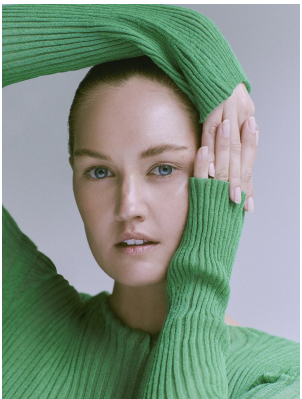

# BOSS MODELS

JOHANNESBURG

## MARIAN DE KLERK

Height: 175cm Bust: 91cm Waist: 74cm Hips: 107cm Shoe: 7 UK Hair: Blonde Eyes: Blue