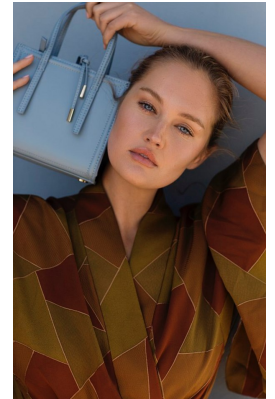

BOSS MODELS

JOHANNESBURG

MARIAN DE KLERK

Height: 175cm Bust: 91cm Waist: 74cm Hips: 107cm Shoe: 7 UK Hair: Blonde Eyes: Blue

BOSS MODELS

JOHANNESBURG

MARIAN DE KLERK

Height: 175cm Bust: 91cm Waist: 74cm Hips: 107cm Shoe: 7 UK Hair: Blonde Eyes: Blue

BOSS MODELS

JOHANNESBURG

MARIAN DE KLERK

Height: 175cm Bust: 91cm Waist: 74cm Hips: 107cm Shoe: 7 UK Hair: Blonde Eyes: Blue