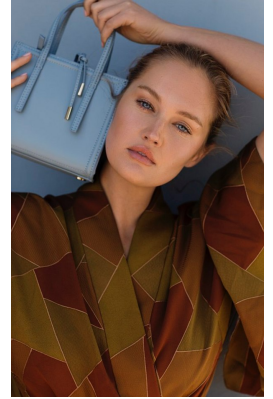

BOSS MODELS

JOHANNESBURG

MARIAN DE KLERK

Height: 175cm Bust: 91cm Waist: 74cm Hips: 107cm Shoe: 7 UK Hair: Blonde Eyes: Blue

BOSS MODELS

JOHANNESBURG

MARIAN DE KLERK

Height: 175cm Bust: 91cm Waist: 74cm Hips: 107cm Shoe: 7 UK Hair: Blonde Eyes: Blue

BOSS MODELS

JOHANNESBURG

MARIAN DE KLERK

Height: 175cm Bust: 91cm Waist: 74cm Hips: 107cm Shoe: 7 UK Hair: Blonde Eyes: Blue