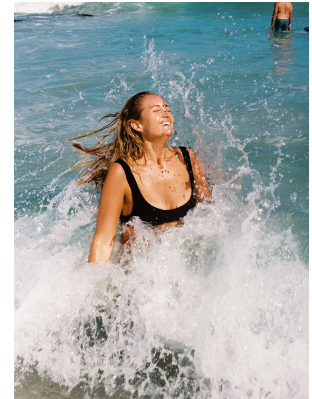

BOSS MODELS

JOHANNESBURG

MARIAN DE KLERK

Height: 175cm Bust: 91cm Waist: 74cm Hips: 107cm Shoe: 7 UK Hair: Blonde Eyes: Blue

BOSS MODELS

JOHANNESBURG

MARIAN DE KLERK

Height: 175cm Bust: 91cm Waist: 74cm Hips: 107cm Shoe: 7 UK Hair: Blonde Eyes: Blue

BOSS MODELS

JOHANNESBURG

MARIAN DE KLERK

Height: 175cm Bust: 91cm Waist: 74cm Hips: 107cm Shoe: 7 UK Hair: Blonde Eyes: Blue