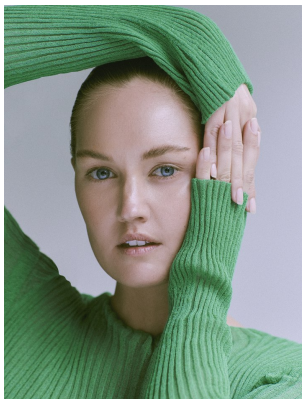

BOSS MODELS

JOHANNESBURG

MARIAN DE KLERK

Height: 175cm Bust: 91cm Waist: 74cm Hips: 107cm Shoe: 7 UK Hair: Blonde Eyes: Blue

BOSS MODELS

JOHANNESBURG

MARIAN DE KLERK

Height: 175cm Bust: 91cm Waist: 74cm Hips: 107cm Shoe: 7 UK Hair: Blonde Eyes: Blue

BOSS MODELS

JOHANNESBURG

MARIAN DE KLERK

Height: 175cm Bust: 91cm Waist: 74cm Hips: 107cm Shoe: 7 UK Hair: Blonde Eyes: Blue