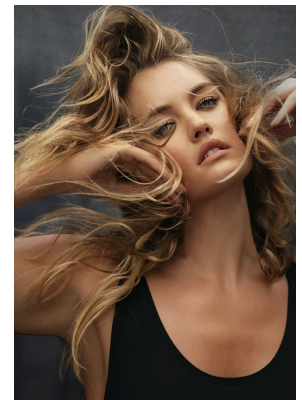

BOSS MODELS

JOHANNESBURG

MARIAN DE KLERK

Height: 175cm Bust: 91cm Waist: 74cm Hips: 107cm Shoe: 7 UK Hair: Blonde Eyes: Blue

BOSS MODELS

JOHANNESBURG

MARIAN DE KLERK

Height: 175cm Bust: 91cm Waist: 74cm Hips: 107cm Shoe: 7 UK Hair: Blonde Eyes: Blue

BOSS MODELS

JOHANNESBURG

MARIAN DE KLERK

Height: 175cm Bust: 91cm Waist: 74cm Hips: 107cm Shoe: 7 UK Hair: Blonde Eyes: Blue