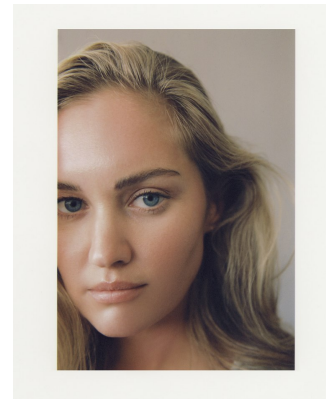

BOSS MODELS

JOHANNESBURG

MARIAN DE KLERK

Height: 175cm Bust: 91cm Waist: 74cm Hips: 107cm Shoe: 7 UK Hair: Blonde Eyes: Blue

BOSS MODELS

JOHANNESBURG

MARIAN DE KLERK

Height: 175cm Bust: 91cm Waist: 74cm Hips: 107cm Shoe: 7 UK Hair: Blonde Eyes: Blue

BOSS MODELS

JOHANNESBURG

MARIAN DE KLERK

Height: 175cm Bust: 91cm Waist: 74cm Hips: 107cm Shoe: 7 UK Hair: Blonde Eyes: Blue