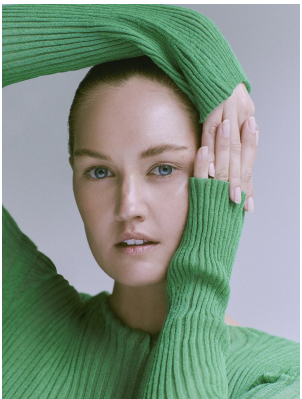

BOSS MODELS

JOHANNESBURG

MARIAN DE KLERK

Height: 175cm Bust: 91cm Waist: 74cm Hips: 107cm Shoe: 7 UK Hair: Blonde Eyes: Blue

BOSS MODELS

JOHANNESBURG

MARIAN DE KLERK

Height: 175cm Bust: 91cm Waist: 74cm Hips: 107cm Shoe: 7 UK Hair: Blonde Eyes: Blue

BOSS MODELS

JOHANNESBURG

MARIAN DE KLERK

Height: 175cm Bust: 91cm Waist: 74cm Hips: 107cm Shoe: 7 UK Hair: Blonde Eyes: Blue