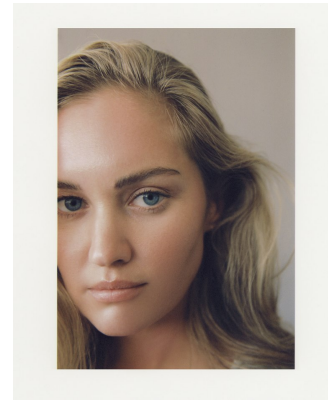

BOSS MODELS

JOHANNESBURG

MARIAN DE KLERK

Height: 175cm Bust: 91cm Waist: 74cm Hips: 107cm Shoe: 7 UK Hair: Blonde Eyes: Blue