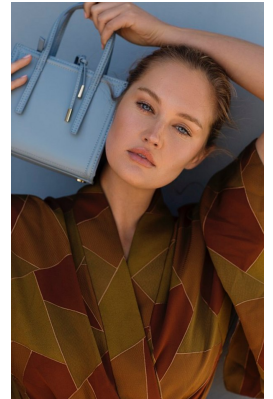

BOSS MODELS

JOHANNESBURG

MARIAN DE KLERK

Height: 175cm Bust: 91cm Waist: 74cm Hips: 107cm Shoe: 7 UK Hair: Blonde Eyes: Blue

BOSS MODELS

JOHANNESBURG

MARIAN DE KLERK

Height: 175cm Bust: 91cm Waist: 74cm Hips: 107cm Shoe: 7 UK Hair: Blonde Eyes: Blue

BOSS MODELS

JOHANNESBURG

MARIAN DE KLERK

Height: 175cm Bust: 91cm Waist: 74cm Hips: 107cm Shoe: 7 UK Hair: Blonde Eyes: Blue