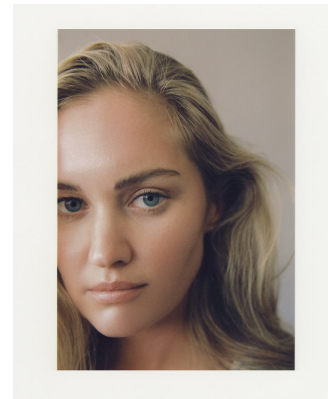

BOSS MODELS

JOHANNESBURG

MARIAN DE KLERK

Height: 175cm Bust: 91cm Waist: 74cm Hips: 107cm Shoe: 7 UK Hair: Blonde Eyes: Blue

BOSS MODELS

JOHANNESBURG

MARIAN DE KLERK

Height: 175cm Bust: 91cm Waist: 74cm Hips: 107cm Shoe: 7 UK Hair: Blonde Eyes: Blue

BOSS MODELS

JOHANNESBURG

MARIAN DE KLERK

Height: 175cm Bust: 91cm Waist: 74cm Hips: 107cm Shoe: 7 UK Hair: Blonde Eyes: Blue