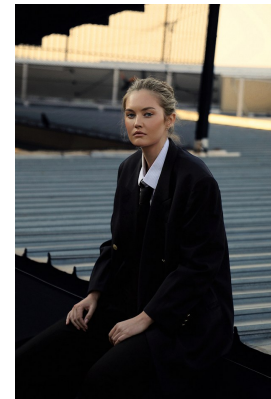

BOSS MODELS

JOHANNESBURG

MARIAN DE KLERK

Height: 175cm Bust: 91cm Waist: 74cm Hips: 107cm Shoe: 7 UK Hair: Blonde Eyes: Blue

BOSS MODELS

JOHANNESBURG

MARIAN DE KLERK

Height: 175cm Bust: 91cm Waist: 74cm Hips: 107cm Shoe: 7 UK Hair: Blonde Eyes: Blue

BOSS MODELS

JOHANNESBURG

MARIAN DE KLERK

Height: 175cm Bust: 91cm Waist: 74cm Hips: 107cm Shoe: 7 UK Hair: Blonde Eyes: Blue