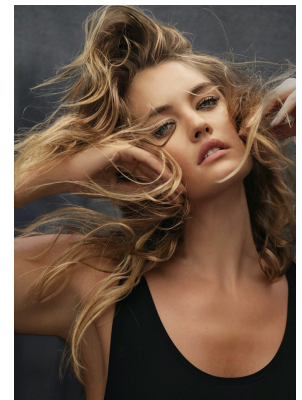

BOSS MODELS

JOHANNESBURG

MARIAN DE KLERK

Height: 175cm Bust: 91cm Waist: 74cm Hips: 107cm Shoe: 7 UK Hair: Blonde Eyes: Blue