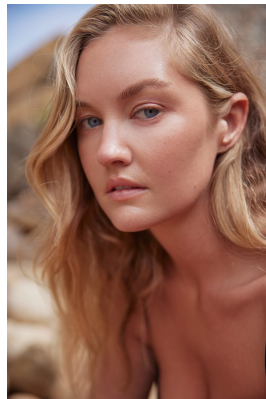

BOSS MODELS

JOHANNESBURG

MARIAN DE KLERK

Height: 175cm Bust: 91cm Waist: 74cm Hips: 107cm Shoe: 7 UK Hair: Blonde Eyes: Blue

BOSS MODELS

JOHANNESBURG

MARIAN DE KLERK

Height: 175cm Bust: 91cm Waist: 74cm Hips: 107cm Shoe: 7 UK Hair: Blonde Eyes: Blue

BOSS MODELS

JOHANNESBURG

MARIAN DE KLERK

Height: 175cm Bust: 91cm Waist: 74cm Hips: 107cm Shoe: 7 UK Hair: Blonde Eyes: Blue