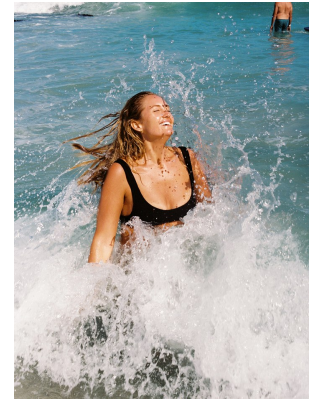

BOSS MODELS

JOHANNESBURG

MARIAN DE KLERK

Height: 175cm Bust: 91cm Waist: 74cm Hips: 107cm Shoe: 7 UK Hair: Blonde Eyes: Blue