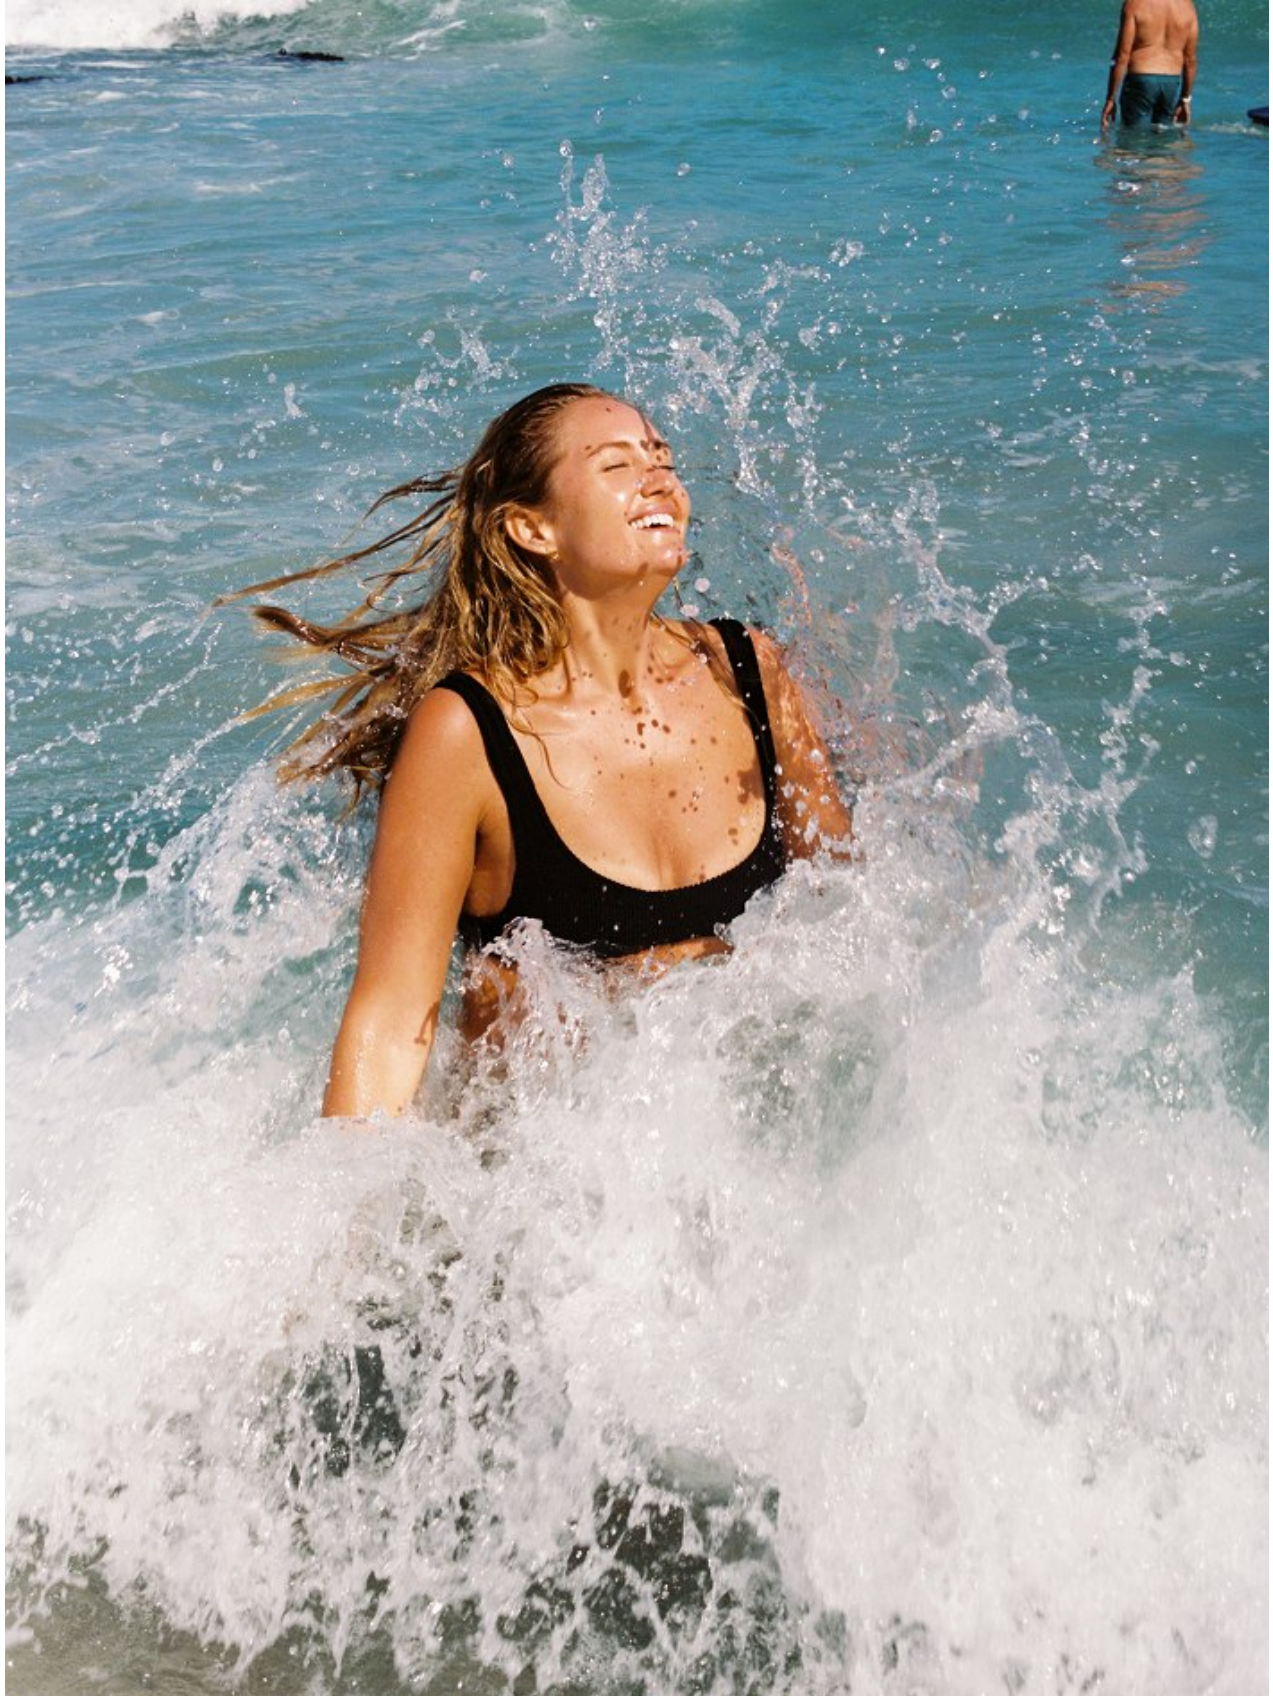

BOSS MODELS

JOHANNESBURG

MARIAN DE KLERK

Height: 175cm Bust: 91cm Waist: 74cm Hips: 107cm Shoe: 7 UK Hair: Blonde Eyes: Blue