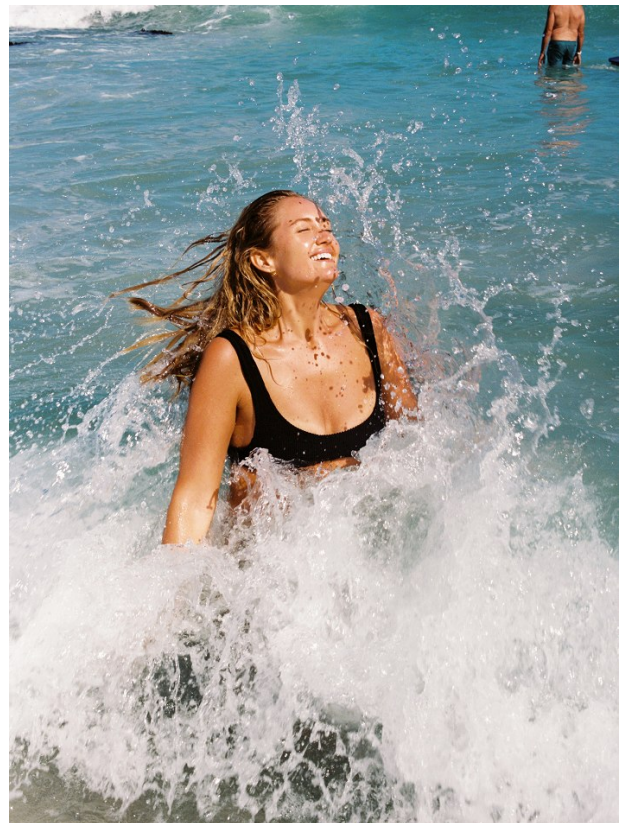

BOSS MODELS

JOHANNESBURG

MARIAN DE KLERK

Height: 175cm Bust: 91cm Waist: 74cm Hips: 107cm Shoe: 7 UK Hair: Blonde Eyes: Blue