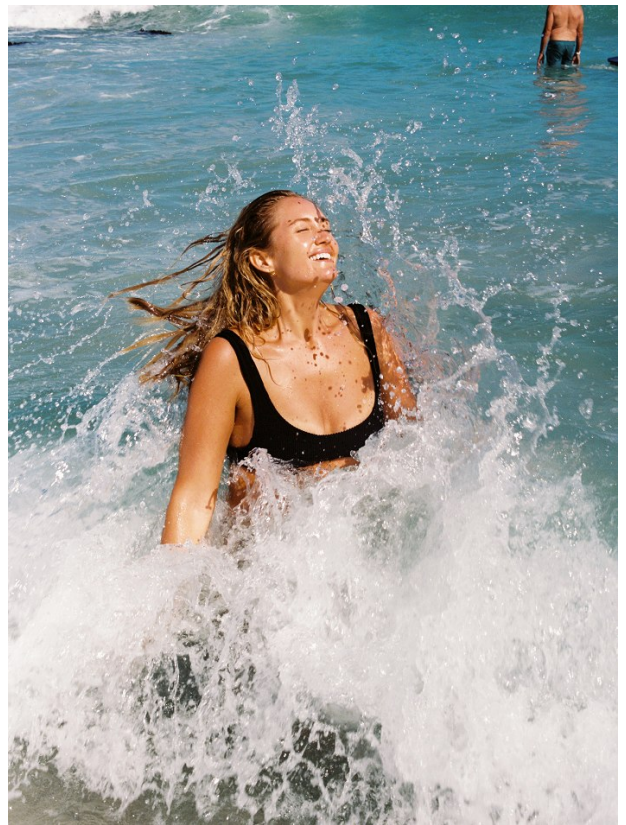

BOSS MODELS

JOHANNESBURG

MARIAN DE KLERK

Height: 175cm Bust: 91cm Waist: 74cm Hips: 107cm Shoe: 7 UK Hair: Blonde Eyes: Blue