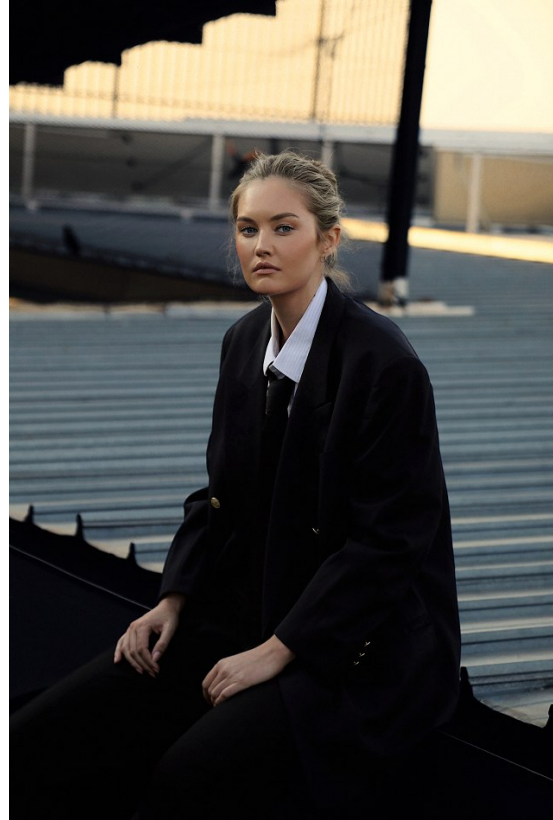

BOSS MODELS

JOHANNESBURG

MARIAN DE KLERK

Height: 175cm Bust: 91cm Waist: 74cm Hips: 107cm Shoe: 7 UK Hair: Blonde Eyes: Blue