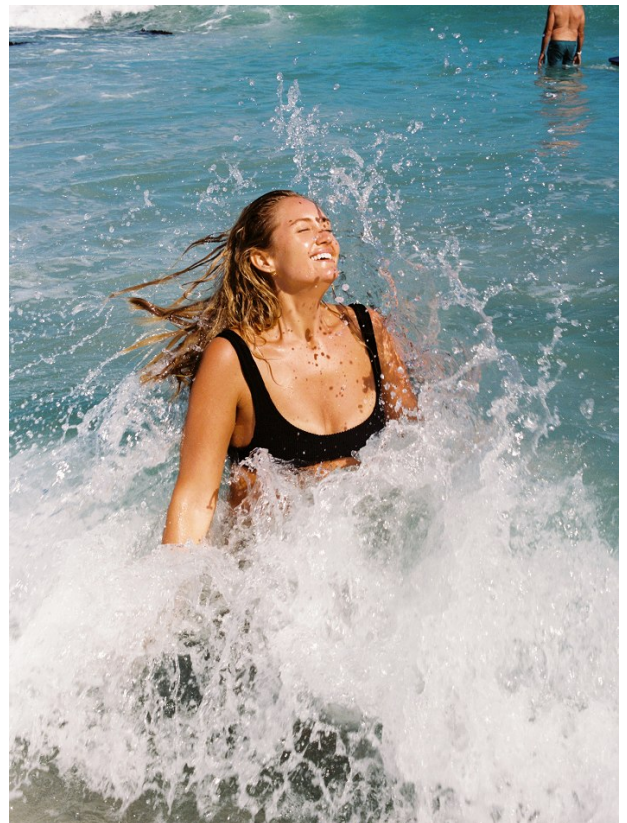

BOSS MODELS

JOHANNESBURG

MARIAN DE KLERK

Height: 175cm Bust: 91cm Waist: 74cm Hips: 107cm Shoe: 7 UK Hair: Blonde Eyes: Blue

BOSS MODELS

JOHANNESBURG

MARIAN DE KLERK

Height: 175cm Bust: 91cm Waist: 74cm Hips: 107cm Shoe: 7 UK Hair: Blonde Eyes: Blue