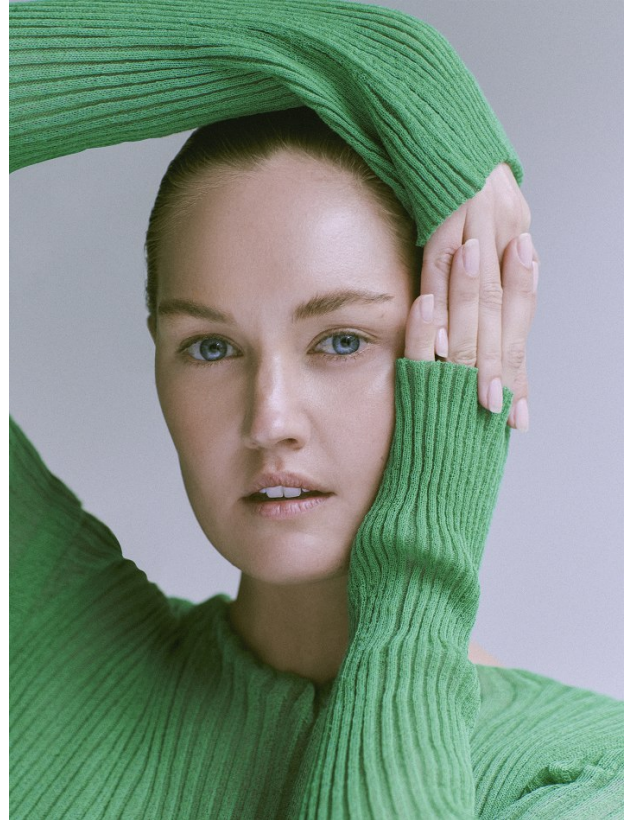

BOSS MODELS

JOHANNESBURG

MARIAN DE KLERK

Height: 175cm Bust: 91cm Waist: 74cm Hips: 107cm Shoe: 7 UK Hair: Blonde Eyes: Blue

BOSS MODELS

JOHANNESBURG

MARIAN DE KLERK

Height: 175cm Bust: 91cm Waist: 74cm Hips: 107cm Shoe: 7 UK Hair: Blonde Eyes: Blue