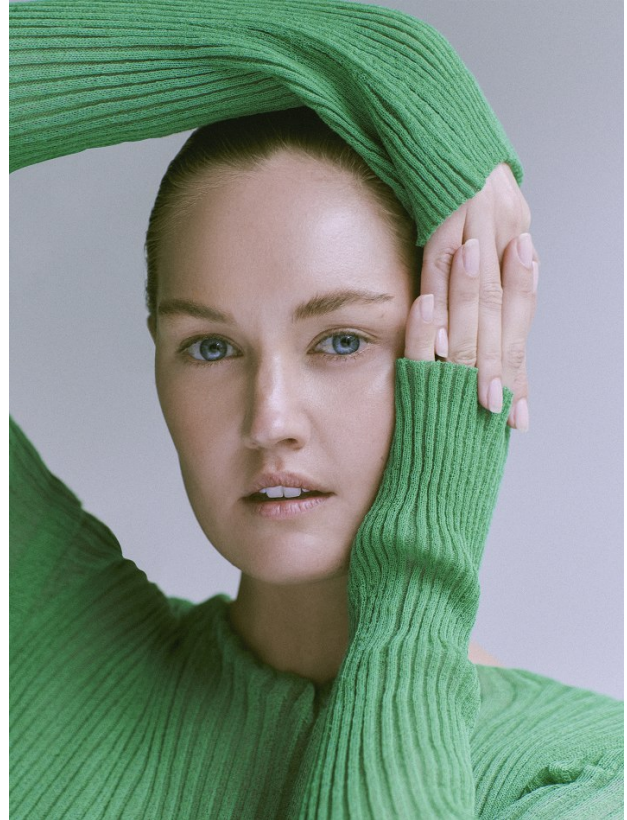

BOSS MODELS

JOHANNESBURG

MARIAN DE KLERK

Height: 175cm Bust: 91cm Waist: 74cm Hips: 107cm Shoe: 7 UK Hair: Blonde Eyes: Blue