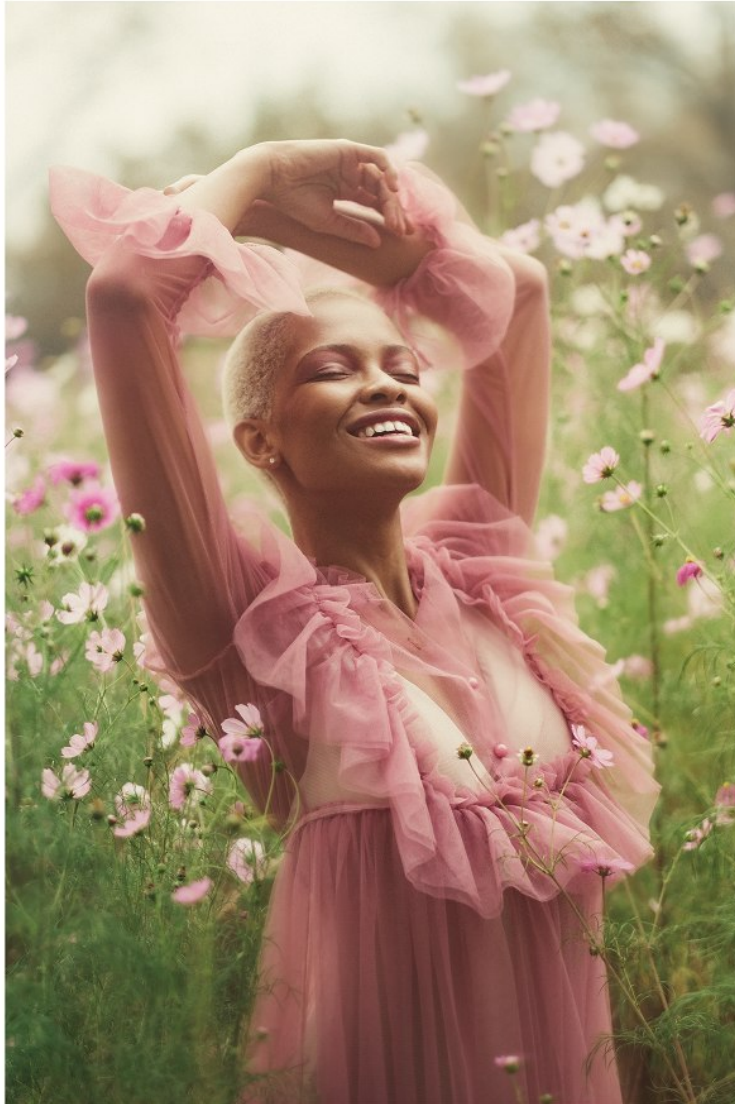

PALESA MAKAM

BOSS MODELS

JOHANNESBURG

Height: 175cm Bust: 88cm Waist: 71cm Hips: 108cm Shoe: 7 UK Hair: Blonde Eyes: Brown