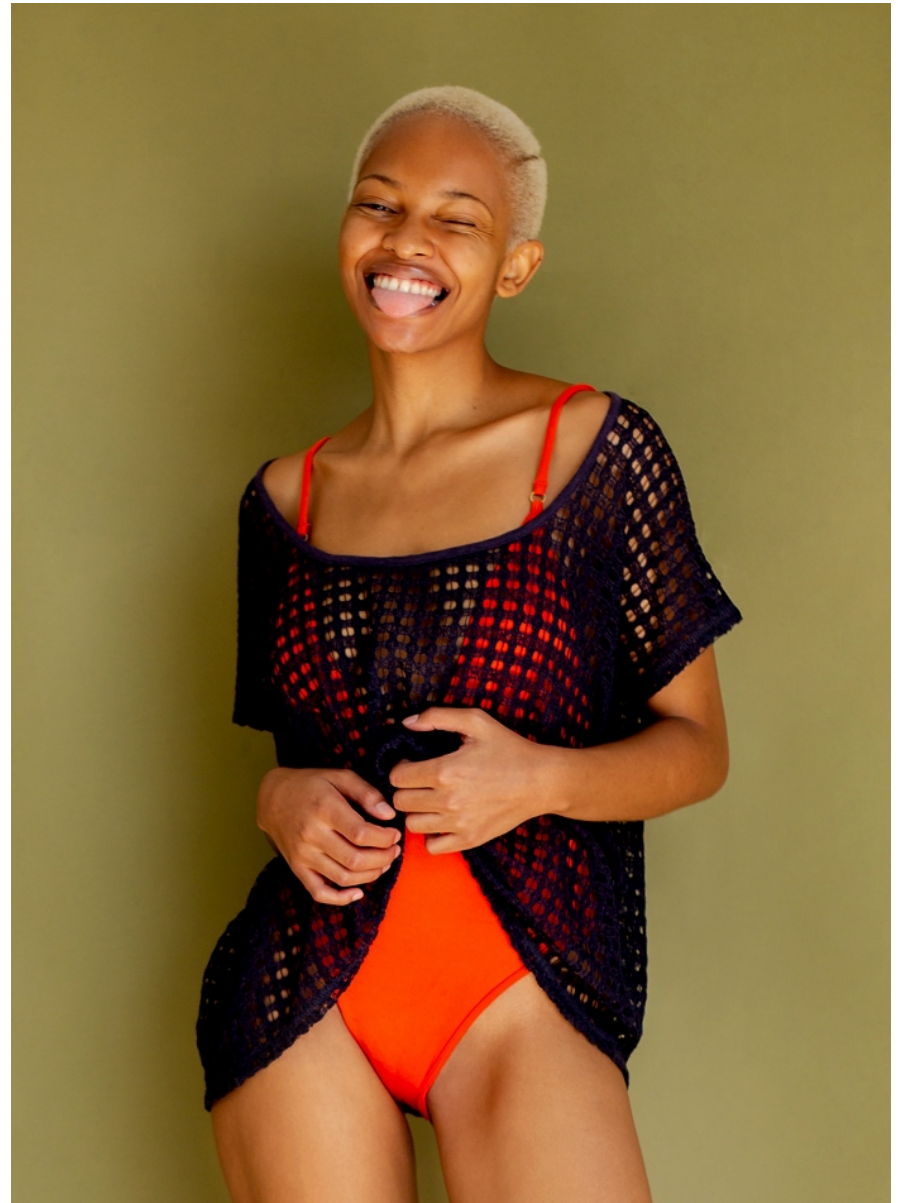

BOSS MODELS

JOHANNESBURG

PALESA MAKAM

Height: 175cm Bust: 88cm Waist: 71cm Hips: 108cm Shoe: 7 UK Hair: Blonde Eyes: Brown