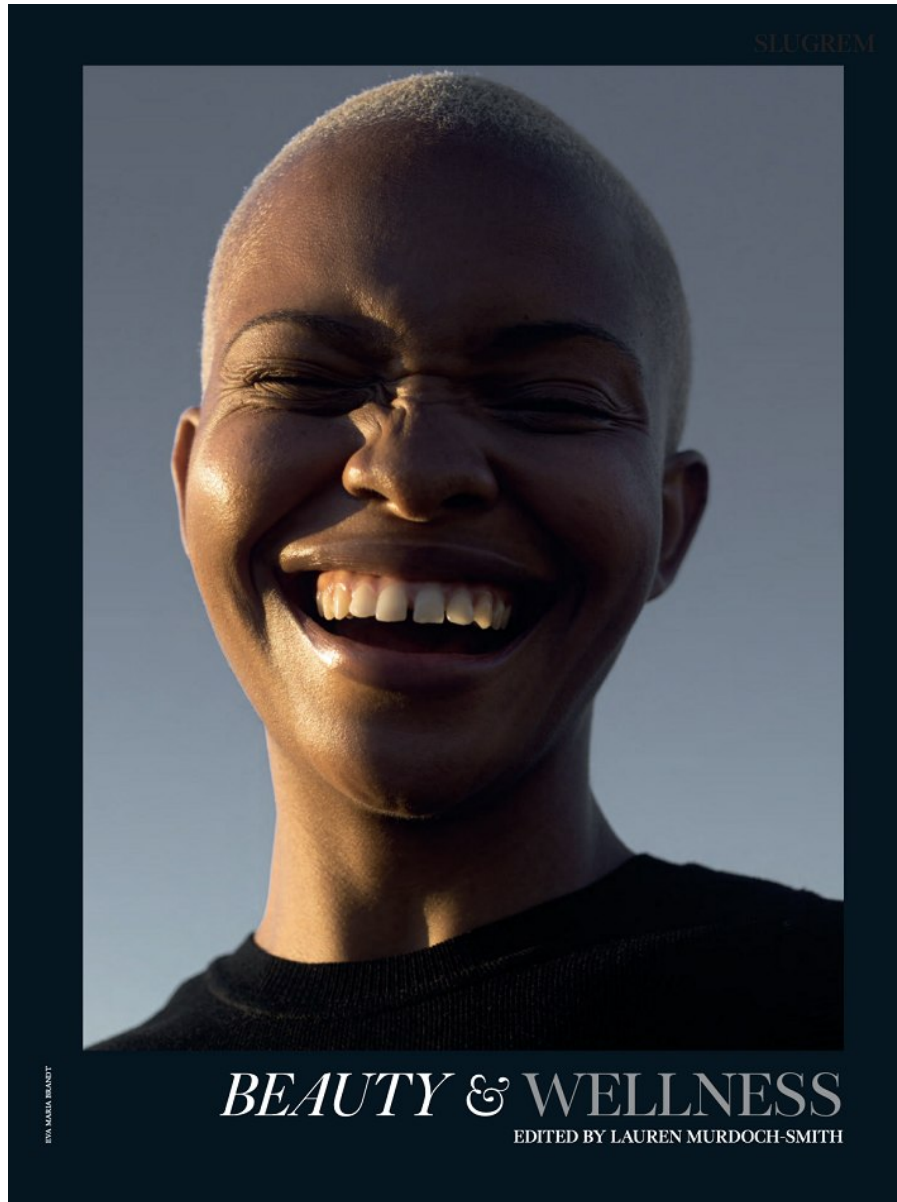

PALESA MAKAM

BOSS MODELS

JOHANNESBURG

PALESA MAKAM

Height: 175cm Bust: 88cm Waist: 71cm Hips: 108cm Shoe: 7 UK Hair: Blonde Eyes: Brown