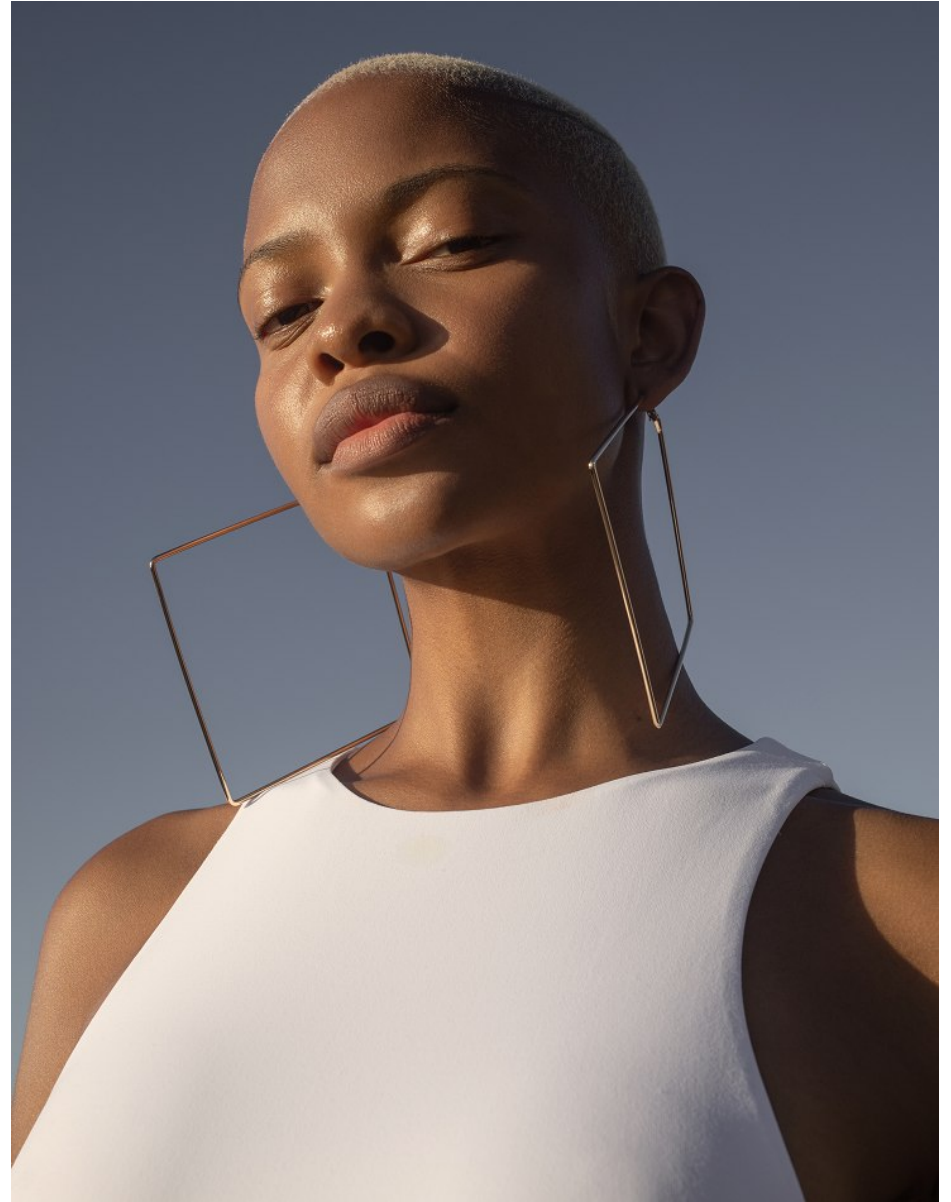

BOSS MODELS

JOHANNESBURG

PALESA MAKAM

Height: 175cm Bust: 88cm Waist: 71cm Hips: 108cm Shoe: 7 UK Hair: Blonde Eyes: Brown