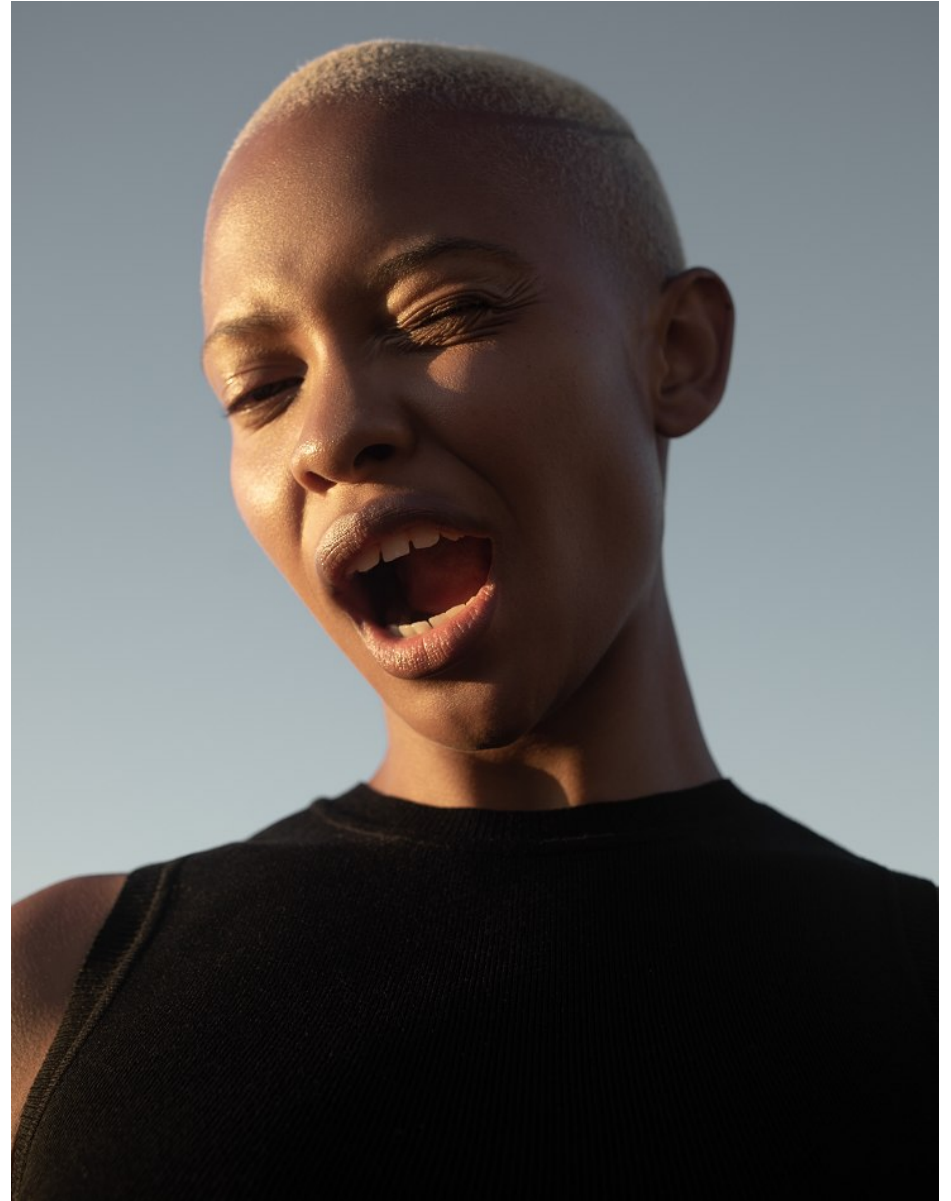

BOSS MODELS

JOHANNESBURG

PALESA MAKAM

Height: 175cm Bust: 88cm Waist: 71cm Hips: 108cm Shoe: 7 UK Hair: Blonde Eyes: Brown