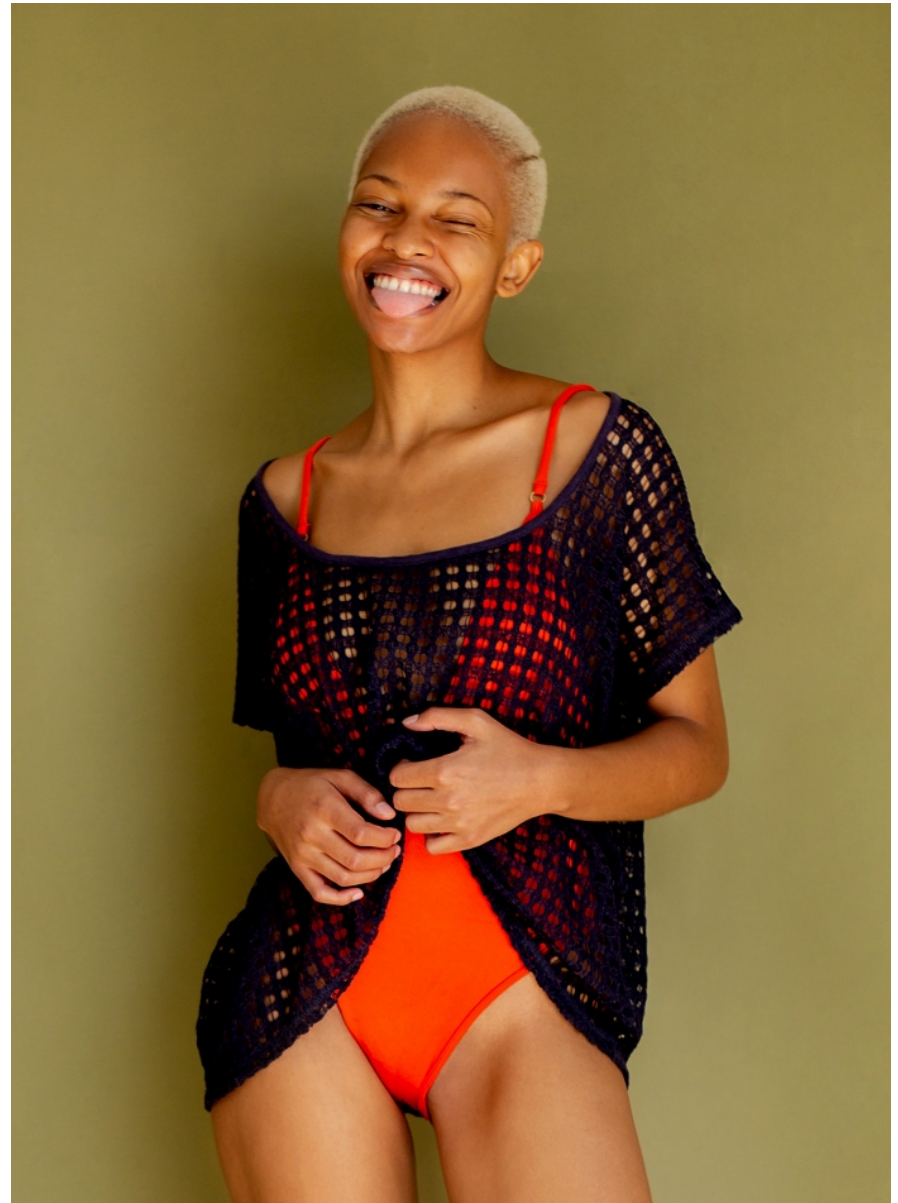

BOSS MODELS

JOHANNESBURG

PALESA MAKAM

Height: 175cm Bust: 88cm Waist: 71cm Hips: 108cm Shoe: 7 UK Hair: Blonde Eyes: Brown

BOSS MODELS

JOHANNESBURG

PALESA MAKAM

Height: 175cm Bust: 88cm Waist: 71cm Hips: 108cm Shoe: 7 UK Hair: Blonde Eyes: Brown