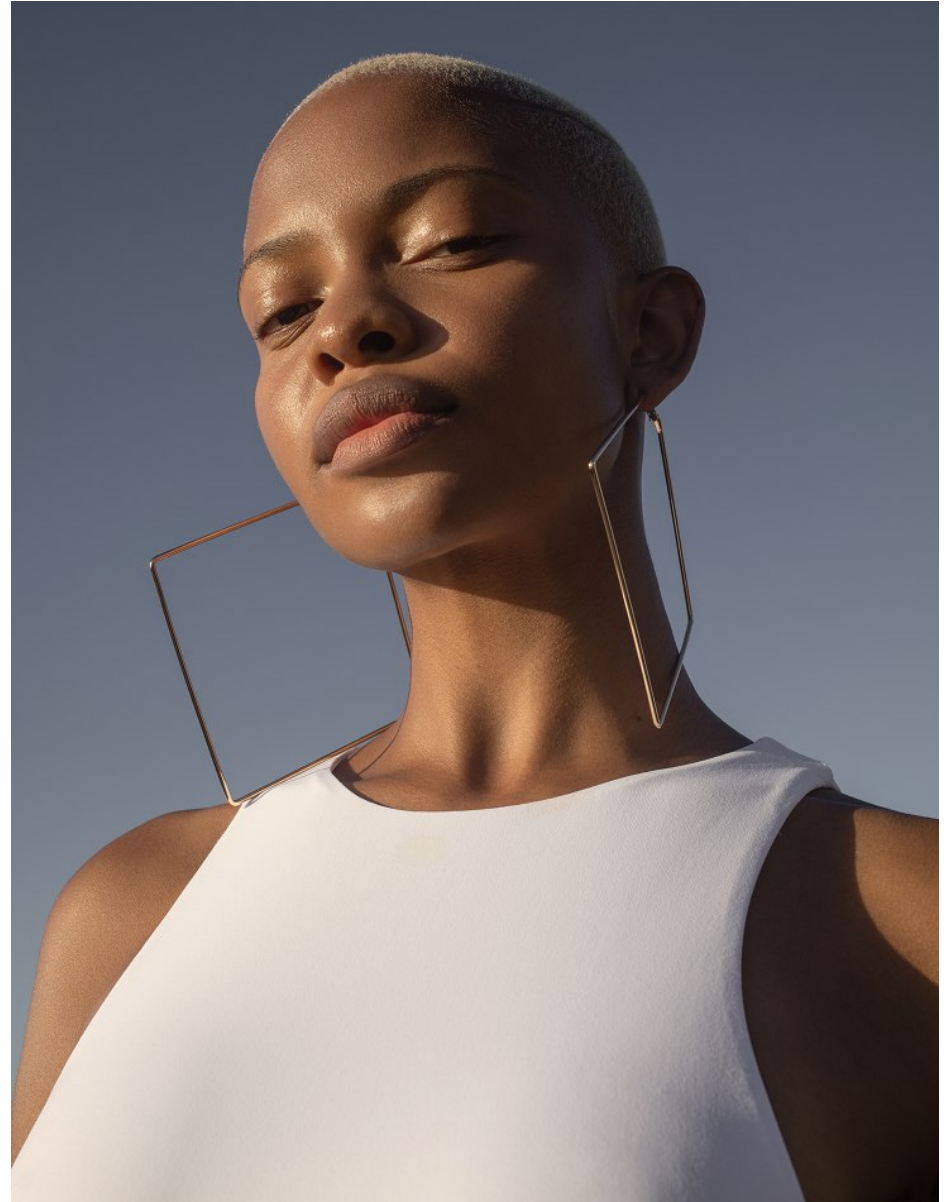

BOSS MODELS

JOHANNESBURG

PALESA MAKAM

Height: 175cm Bust: 88cm Waist: 71cm Hips: 108cm Shoe: 7 UK Hair: Blonde Eyes: Brown

BOSS MODELS

JOHANNESBURG

PALESA MAKAM

Height: 175cm Bust: 88cm Waist: 71cm Hips: 108cm Shoe: 7 UK Hair: Blonde Eyes: Brown