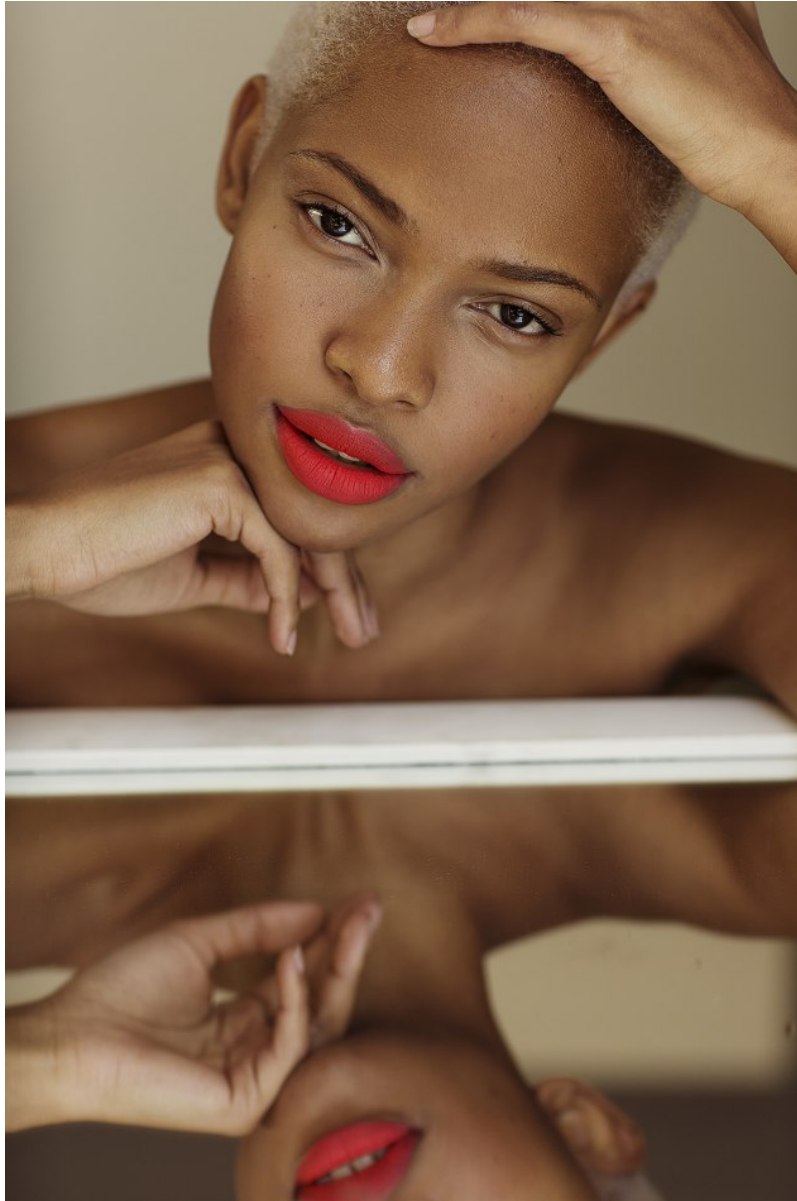

PALESA MAKAM

BOSS MODELS

JOHANNESBURG

PALESA MAKAM

Height: 175cm Bust: 88cm Waist: 71cm Hips: 108cm Shoe: 7 UK Hair: Blonde Eyes: Brown