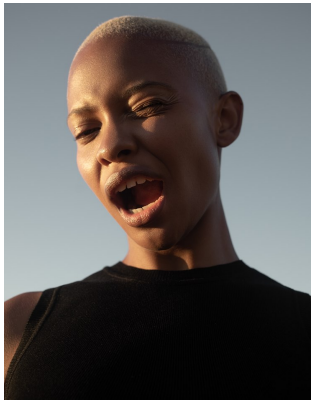

BOSS MODELS

JOHANNESBURG

PALESA MAKAM

Height: 175cm Bust: 88cm Waist: 71cm Hips: 108cm Shoe: 7 UK Hair: Blonde Eyes: Brown

BOSS MODELS

JOHANNESBURG

PALESA MAKAM

Height: 175cm Bust: 88cm Waist: 71cm Hips: 108cm Shoe: 7 UK Hair: Blonde Eyes: Brown

BOSS MODELS

JOHANNESBURG

PALESA MAKAM

Height: 175cm Bust: 88cm Waist: 71cm Hips: 108cm Shoe: 7 UK Hair: Blonde Eyes: Brown