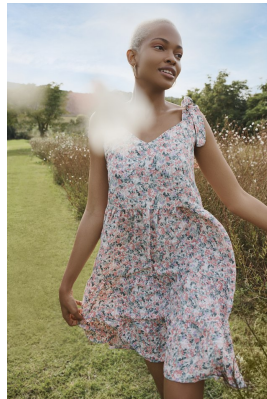

BOSS MODELS

JOHANNESBURG

PALESA MAKAM

Height: 175cm Bust: 88cm Waist: 71cm Hips: 108cm Shoe: 7 UK Hair: Blonde Eyes: Brown

BOSS MODELS

JOHANNESBURG

PALESA MAKAM

Height: 175cm Bust: 88cm Waist: 71cm Hips: 108cm Shoe: 7 UK Hair: Blonde Eyes: Brown

BOSS MODELS

JOHANNESBURG

PALESA MAKAM

Height: 175cm Bust: 88cm Waist: 71cm Hips: 108cm Shoe: 7 UK Hair: Blonde Eyes: Brown