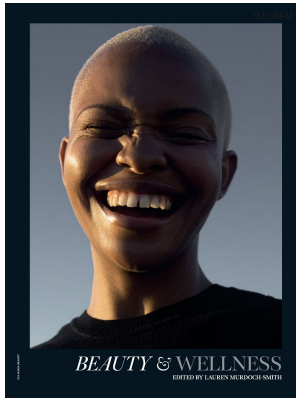

BOSS MODELS

JOHANNESBURG

PALESA MAKAM

Height: 175cm Bust: 88cm Waist: 71cm Hips: 108cm Shoe: 7 UK Hair: Blonde Eyes: Brown

BOSS MODELS

JOHANNESBURG

PALESA MAKAM

Height: 175cm Bust: 88cm Waist: 71cm Hips: 108cm Shoe: 7 UK Hair: Blonde Eyes: Brown

BOSS MODELS

JOHANNESBURG

PALESA MAKAM

Height: 175cm Bust: 88cm Waist: 71cm Hips: 108cm Shoe: 7 UK Hair: Blonde Eyes: Brown