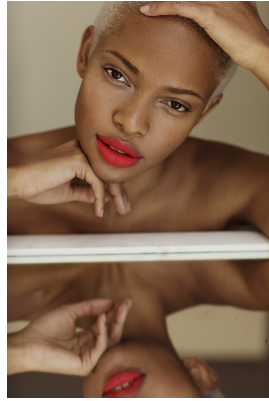

BOSS MODELS

JOHANNESBURG

PALESA MAKAM

Height: 175cm Bust: 88cm Waist: 71cm Hips: 108cm Shoe: 7 UK Hair: Blonde Eyes: Brown

BOSS MODELS

JOHANNESBURG

PALESA MAKAM

Height: 175cm Bust: 88cm Waist: 71cm Hips: 108cm Shoe: 7 UK Hair: Blonde Eyes: Brown

BOSS MODELS

JOHANNESBURG

PALESA MAKAM

Height: 175cm Bust: 88cm Waist: 71cm Hips: 108cm Shoe: 7 UK Hair: Blonde Eyes: Brown