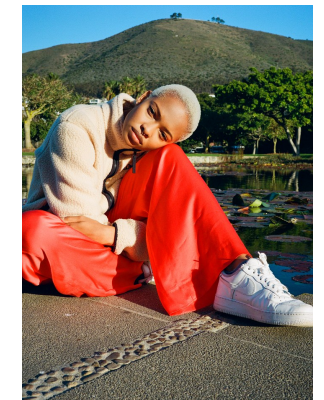

BOSS MODELS

JOHANNESBURG

PALESA MAKAM

Height: 175cm Bust: 88cm Waist: 71cm Hips: 108cm Shoe: 7 UK Hair: Blonde Eyes: Brown

BOSS MODELS

JOHANNESBURG

PALESA MAKAM

Height: 175cm Bust: 88cm Waist: 71cm Hips: 108cm Shoe: 7 UK Hair: Blonde Eyes: Brown

BOSS MODELS

JOHANNESBURG

PALESA MAKAM

Height: 175cm Bust: 88cm Waist: 71cm Hips: 108cm Shoe: 7 UK Hair: Blonde Eyes: Brown