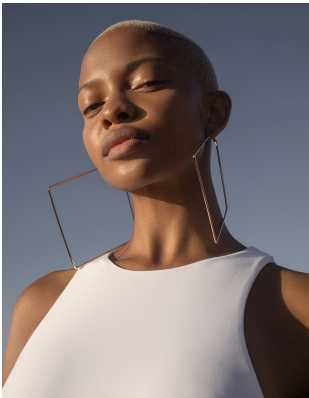

BOSS MODELS

JOHANNESBURG

PALESA MAKAM

Height: 175cm Bust: 88cm Waist: 71cm Hips: 108cm Shoe: 7 UK Hair: Blonde Eyes: Brown

BOSS MODELS

JOHANNESBURG

PALESA MAKAM

Height: 175cm Bust: 88cm Waist: 71cm Hips: 108cm Shoe: 7 UK Hair: Blonde Eyes: Brown

BOSS MODELS

JOHANNESBURG

PALESA MAKAM

Height: 175cm Bust: 88cm Waist: 71cm Hips: 108cm Shoe: 7 UK Hair: Blonde Eyes: Brown