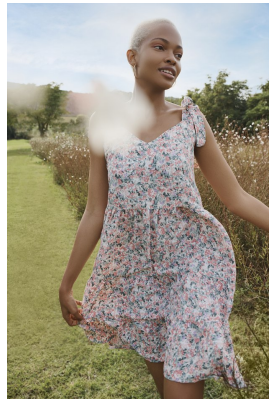

BOSS MODELS

JOHANNESBURG

PALESA MAKAM

Height: 175cm Bust: 88cm Waist: 71cm Hips: 108cm Shoe: 7 UK Hair: Blonde Eyes: Brown

BOSS MODELS

JOHANNESBURG

PALESA MAKAM

Height: 175cm Bust: 88cm Waist: 71cm Hips: 108cm Shoe: 7 UK Hair: Blonde Eyes: Brown

BOSS MODELS

JOHANNESBURG

PALESA MAKAM

Height: 175cm Bust: 88cm Waist: 71cm Hips: 108cm Shoe: 7 UK Hair: Blonde Eyes: Brown