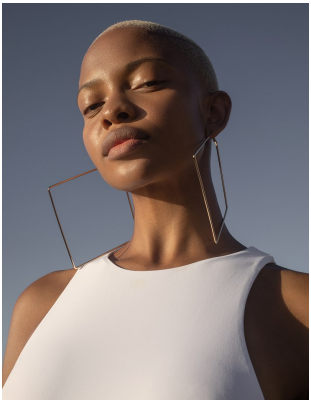

BOSS MODELS

JOHANNESBURG

PALESA MAKAM

Height: 175cm Bust: 88cm Waist: 71cm Hips: 108cm Shoe: 7 UK Hair: Blonde Eyes: Brown

BOSS MODELS

JOHANNESBURG

PALESA MAKAM

Height: 175cm Bust: 88cm Waist: 71cm Hips: 108cm Shoe: 7 UK Hair: Blonde Eyes: Brown

BOSS MODELS

JOHANNESBURG

PALESA MAKAM

Height: 175cm Bust: 88cm Waist: 71cm Hips: 108cm Shoe: 7 UK Hair: Blonde Eyes: Brown