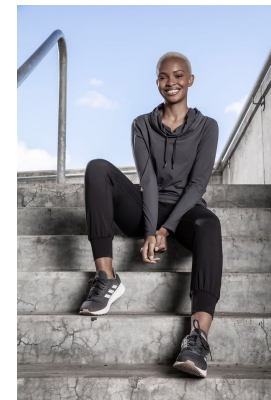

BOSS MODELS

JOHANNESBURG

PALESA MAKAM

Height: 175cm Bust: 88cm Waist: 71cm Hips: 108cm Shoe: 7 UK Hair: Blonde Eyes: Brown

BOSS MODELS

JOHANNESBURG

PALESA MAKAM

Height: 175cm Bust: 88cm Waist: 71cm Hips: 108cm Shoe: 7 UK Hair: Blonde Eyes: Brown

BOSS MODELS

JOHANNESBURG

PALESA MAKAM

Height: 175cm Bust: 88cm Waist: 71cm Hips: 108cm Shoe: 7 UK Hair: Blonde Eyes: Brown