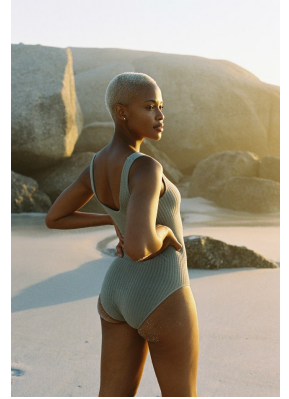

BOSS MODELS

JOHANNESBURG

PALESA MAKAM

Height: 175cm Bust: 88cm Waist: 71cm Hips: 108cm Shoe: 7 UK Hair: Blonde Eyes: Brown

BOSS MODELS

JOHANNESBURG

PALESA MAKAM

Height: 175cm Bust: 88cm Waist: 71cm Hips: 108cm Shoe: 7 UK Hair: Blonde Eyes: Brown

BOSS MODELS

JOHANNESBURG

PALESA MAKAM

Height: 175cm Bust: 88cm Waist: 71cm Hips: 108cm Shoe: 7 UK Hair: Blonde Eyes: Brown