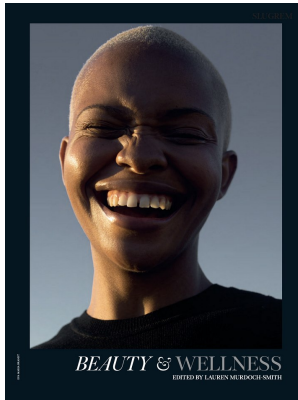

BOSS MODELS

JOHANNESBURG

PALESA MAKAM

Height: 175cm Bust: 88cm Waist: 71cm Hips: 108cm Shoe: 7 UK Hair: Blonde Eyes: Brown

BOSS MODELS

JOHANNESBURG

PALESA MAKAM

Height: 175cm Bust: 88cm Waist: 71cm Hips: 108cm Shoe: 7 UK Hair: Blonde Eyes: Brown

BOSS MODELS

JOHANNESBURG

PALESA MAKAM

Height: 175cm Bust: 88cm Waist: 71cm Hips: 108cm Shoe: 7 UK Hair: Blonde Eyes: Brown