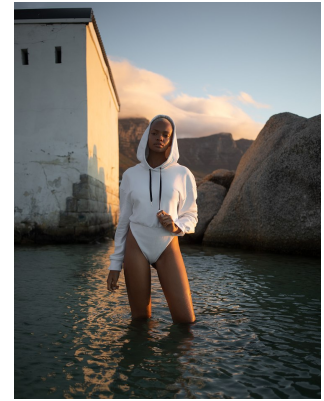

BOSS MODELS

JOHANNESBURG

PALESA MAKAM

Height: 175cm Bust: 88cm Waist: 71cm Hips: 108cm Shoe: 7 UK Hair: Blonde Eyes: Brown

BOSS MODELS

JOHANNESBURG

PALESA MAKAM

Height: 175cm Bust: 88cm Waist: 71cm Hips: 108cm Shoe: 7 UK Hair: Blonde Eyes: Brown

BOSS MODELS

JOHANNESBURG

PALESA MAKAM

Height: 175cm Bust: 88cm Waist: 71cm Hips: 108cm Shoe: 7 UK Hair: Blonde Eyes: Brown