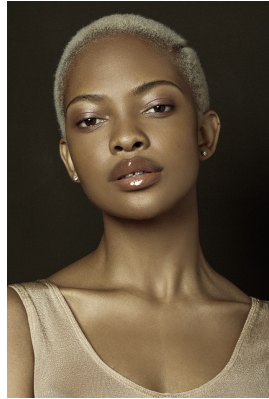

BOSS MODELS

JOHANNESBURG

PALESA MAKAM

Height: 175cm Bust: 88cm Waist: 71cm Hips: 108cm Shoe: 7 UK Hair: Blonde Eyes: Brown

BOSS MODELS

JOHANNESBURG

PALESA MAKAM

Height: 175cm Bust: 88cm Waist: 71cm Hips: 108cm Shoe: 7 UK Hair: Blonde Eyes: Brown

BOSS MODELS

JOHANNESBURG

PALESA MAKAM

Height: 175cm Bust: 88cm Waist: 71cm Hips: 108cm Shoe: 7 UK Hair: Blonde Eyes: Brown