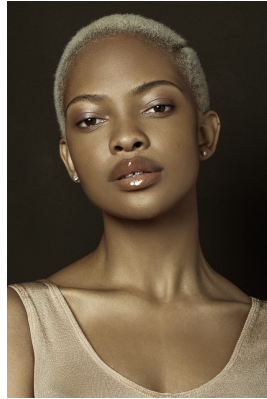

BOSS MODELS

JOHANNESBURG

PALESA MAKAM

Height: 175cm Bust: 88cm Waist: 71cm Hips: 108cm Shoe: 7 UK Hair: Blonde Eyes: Brown

BOSS MODELS

JOHANNESBURG

PALESA MAKAM

Height: 175cm Bust: 88cm Waist: 71cm Hips: 108cm Shoe: 7 UK Hair: Blonde Eyes: Brown

BOSS MODELS

JOHANNESBURG

PALESA MAKAM

Height: 175cm Bust: 88cm Waist: 71cm Hips: 108cm Shoe: 7 UK Hair: Blonde Eyes: Brown