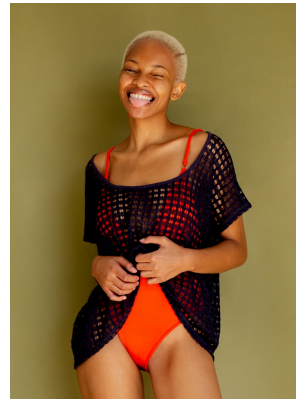

BOSS MODELS

JOHANNESBURG

PALESA MAKAM

Height: 175cm Bust: 88cm Waist: 71cm Hips: 108cm Shoe: 7 UK Hair: Blonde Eyes: Brown

BOSS MODELS

JOHANNESBURG

PALESA MAKAM

Height: 175cm Bust: 88cm Waist: 71cm Hips: 108cm Shoe: 7 UK Hair: Blonde Eyes: Brown

BOSS MODELS

JOHANNESBURG

PALESA MAKAM

Height: 175cm Bust: 88cm Waist: 71cm Hips: 108cm Shoe: 7 UK Hair: Blonde Eyes: Brown