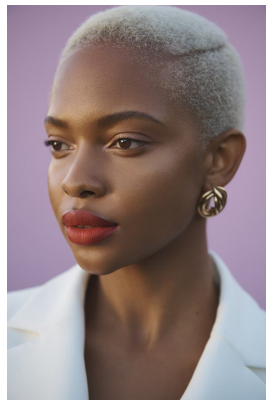

BOSS MODELS

JOHANNESBURG

PALESA MAKAM

Height: 175cm Bust: 88cm Waist: 71cm Hips: 108cm Shoe: 7 UK Hair: Blonde Eyes: Brown

BOSS MODELS

JOHANNESBURG

PALESA MAKAM

Height: 175cm Bust: 88cm Waist: 71cm Hips: 108cm Shoe: 7 UK Hair: Blonde Eyes: Brown

BOSS MODELS

JOHANNESBURG

PALESA MAKAM

Height: 175cm Bust: 88cm Waist: 71cm Hips: 108cm Shoe: 7 UK Hair: Blonde Eyes: Brown