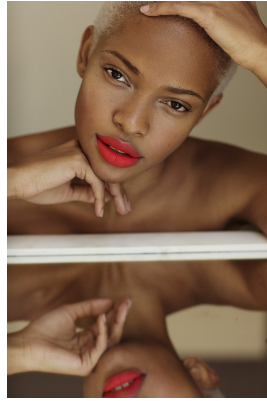

BOSS MODELS

JOHANNESBURG

PALESA MAKAM

Height: 175cm Bust: 88cm Waist: 71cm Hips: 108cm Shoe: 7 UK Hair: Blonde Eyes: Brown

BOSS MODELS

JOHANNESBURG

PALESA MAKAM

Height: 175cm Bust: 88cm Waist: 71cm Hips: 108cm Shoe: 7 UK Hair: Blonde Eyes: Brown

BOSS MODELS

JOHANNESBURG

PALESA MAKAM

Height: 175cm Bust: 88cm Waist: 71cm Hips: 108cm Shoe: 7 UK Hair: Blonde Eyes: Brown