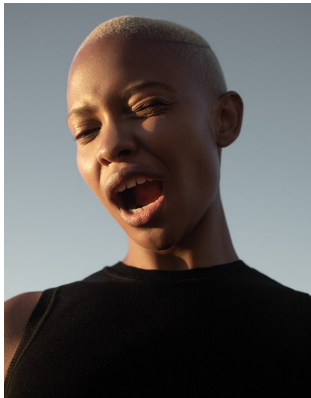

BOSS MODELS

JOHANNESBURG

PALESA MAKAM

Height: 175cm Bust: 88cm Waist: 71cm Hips: 108cm Shoe: 7 UK Hair: Blonde Eyes: Brown

BOSS MODELS

JOHANNESBURG

PALESA MAKAM

Height: 175cm Bust: 88cm Waist: 71cm Hips: 108cm Shoe: 7 UK Hair: Blonde Eyes: Brown

BOSS MODELS

JOHANNESBURG

PALESA MAKAM

Height: 175cm Bust: 88cm Waist: 71cm Hips: 108cm Shoe: 7 UK Hair: Blonde Eyes: Brown