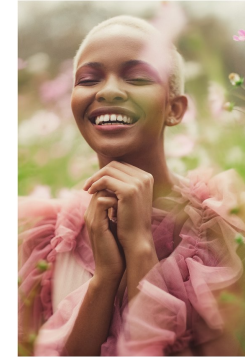

BOSS MODELS

JOHANNESBURG

PALESA MAKAM

Height: 175cm Bust: 88cm Waist: 71cm Hips: 108cm Shoe: 7 UK Hair: Blonde Eyes: Brown

BOSS MODELS

JOHANNESBURG

PALESA MAKAM

Height: 175cm Bust: 88cm Waist: 71cm Hips: 108cm Shoe: 7 UK Hair: Blonde Eyes: Brown

BOSS MODELS

JOHANNESBURG

PALESA MAKAM

Height: 175cm Bust: 88cm Waist: 71cm Hips: 108cm Shoe: 7 UK Hair: Blonde Eyes: Brown