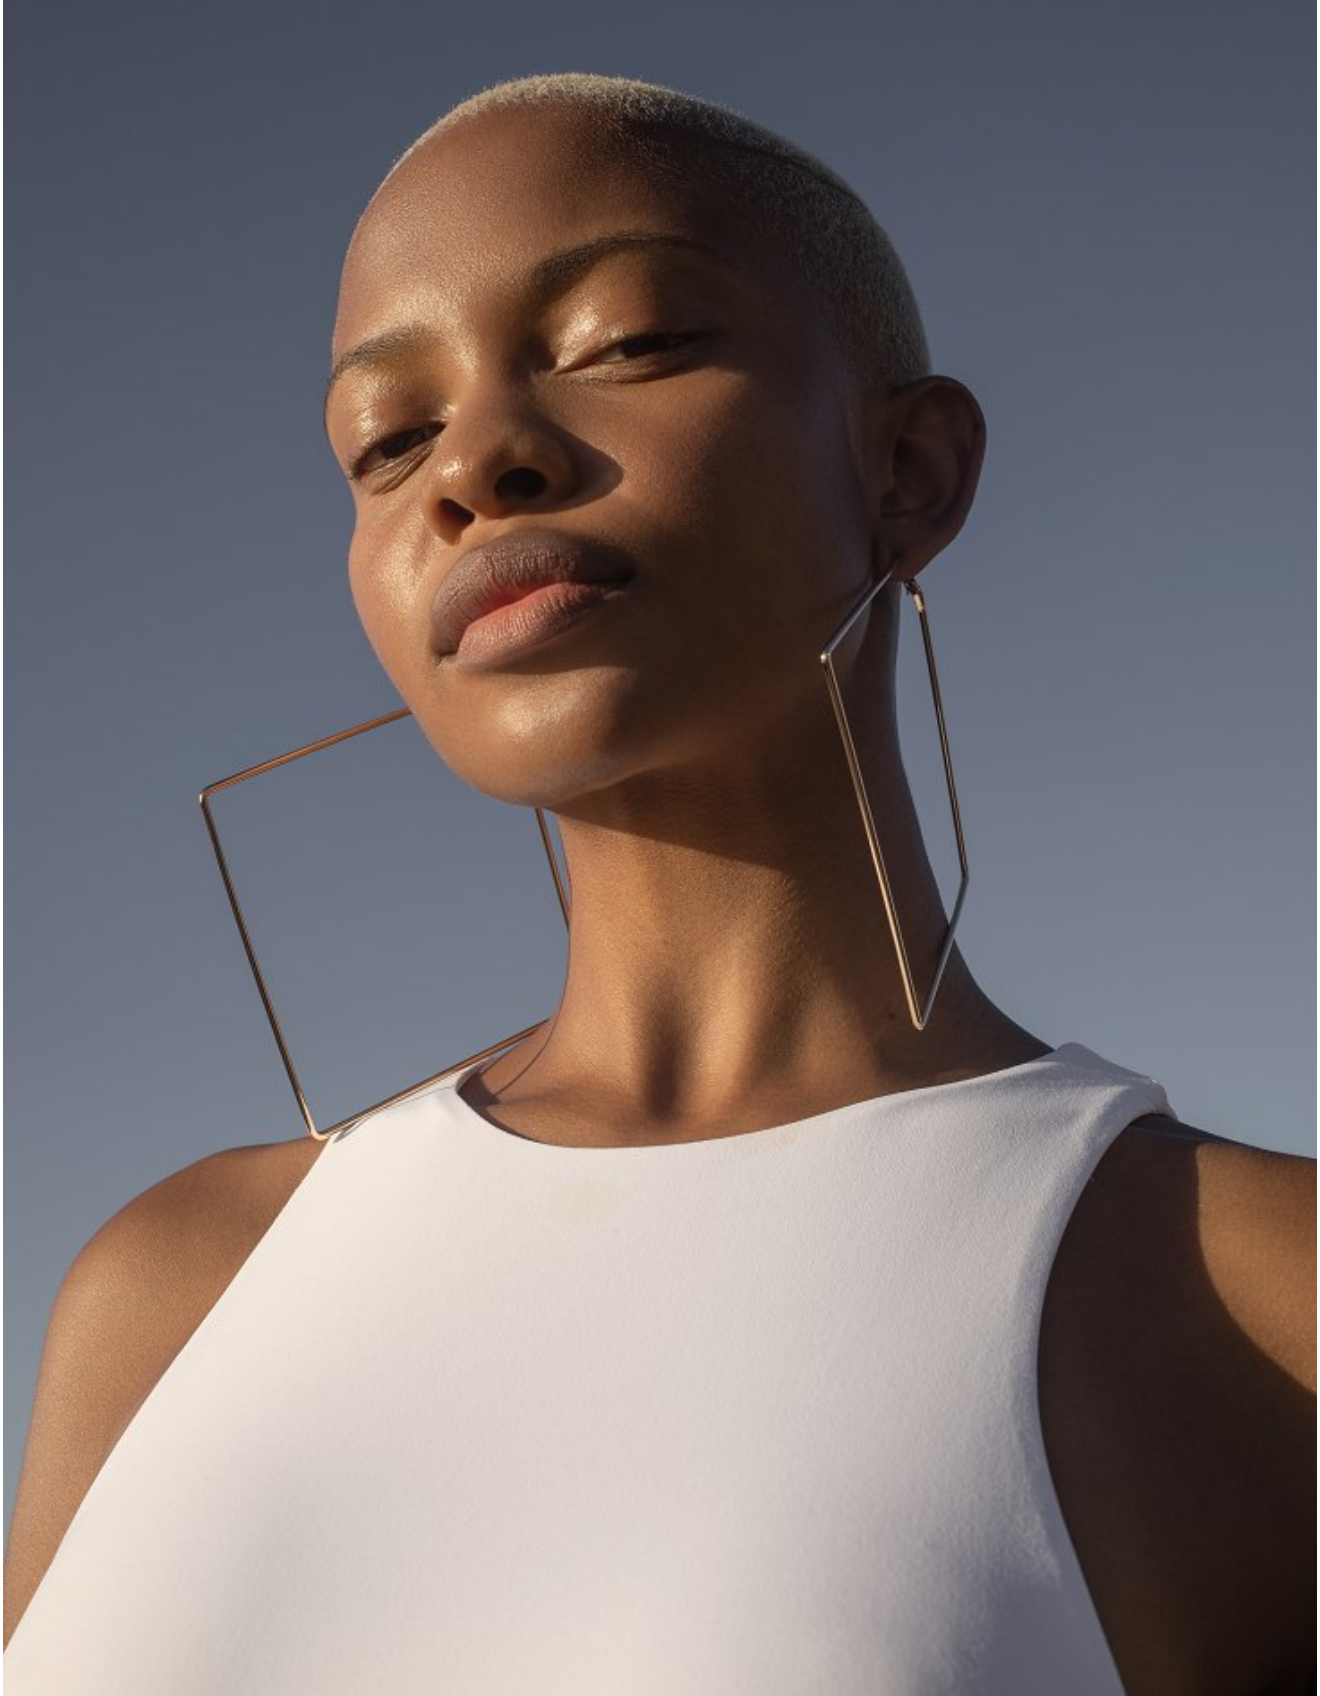

BOSS MODELS

JOHANNESBURG

PALESA MAKAM

Height: 175cm Bust: 88cm Waist: 71cm Hips: 108cm Shoe: 7 UK Hair: Blonde Eyes: Brown

BOSS MODELS

JOHANNESBURG

PALESA MAKAM

Height: 175cm Bust: 88cm Waist: 71cm Hips: 108cm Shoe: 7 UK Hair: Blonde Eyes: Brown