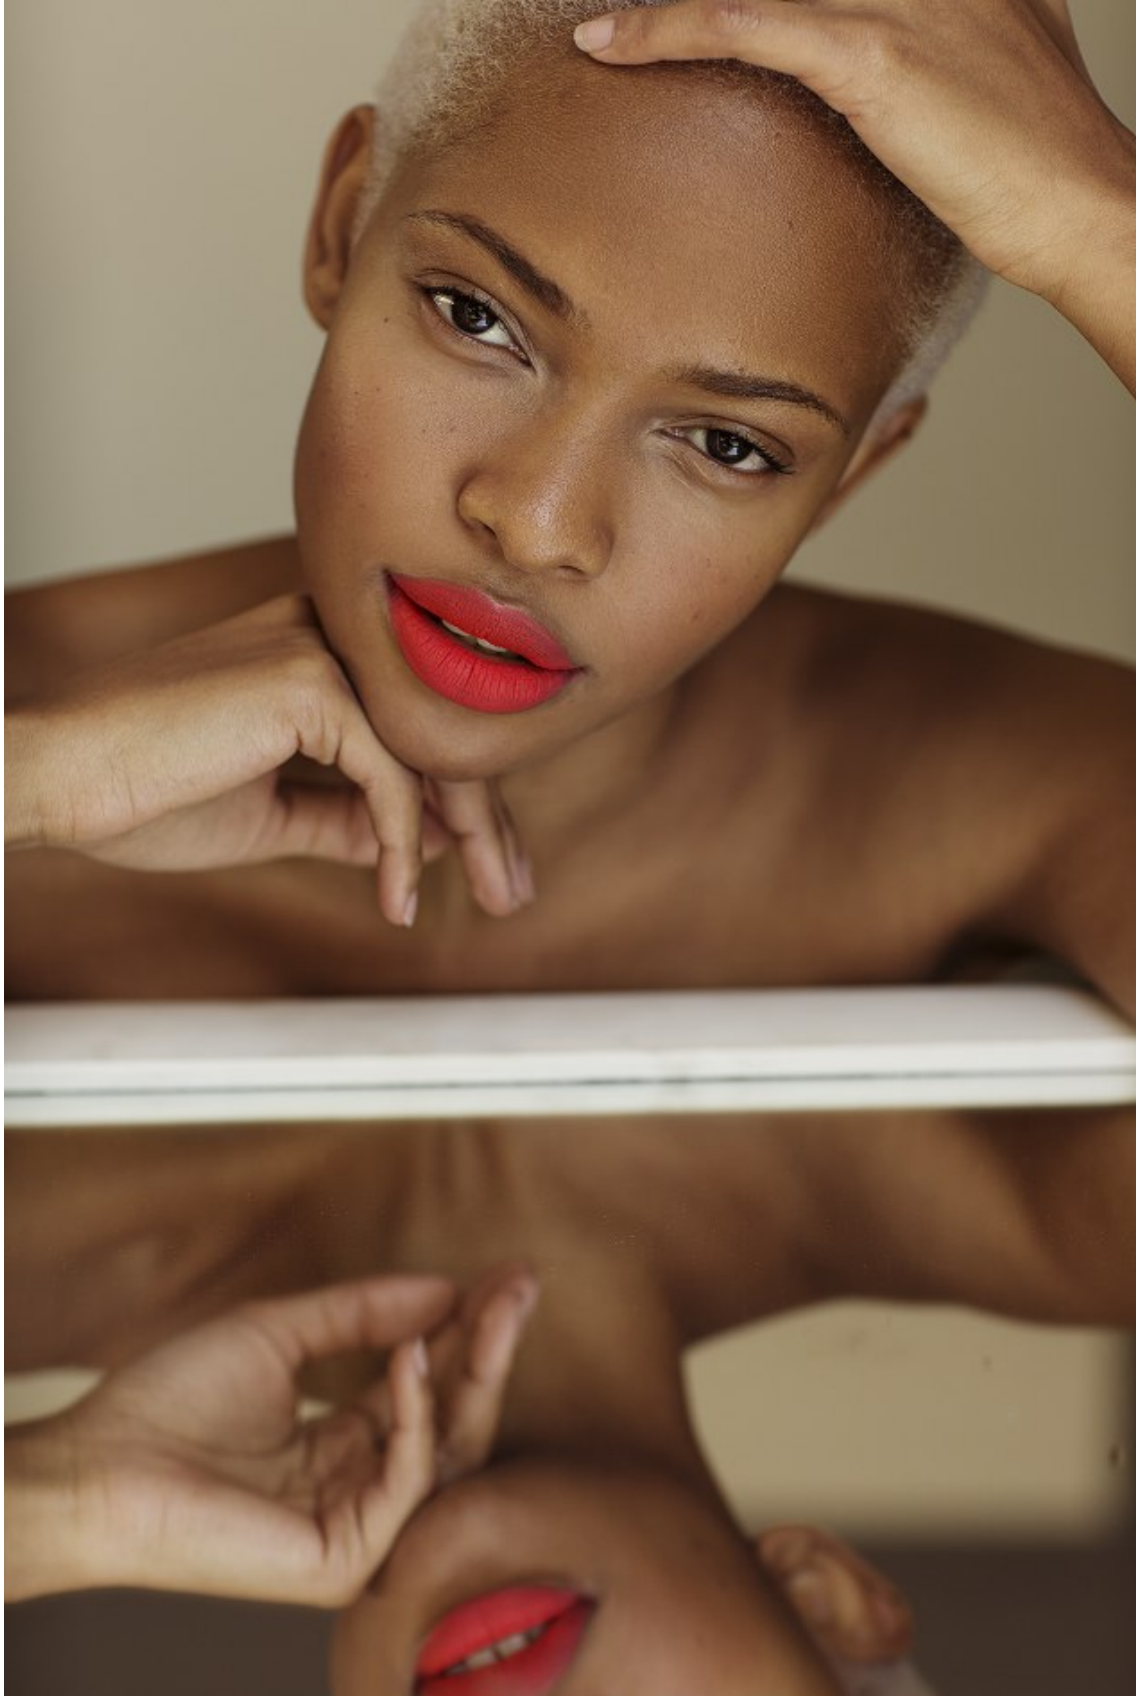

PALESA MAKAM

BOSS MODELS

JOHANNESBURG

PALESA MAKAM

Height: 175cm Bust: 88cm Waist: 71cm Hips: 108cm Shoe: 7 UK Hair: Blonde Eyes: Brown