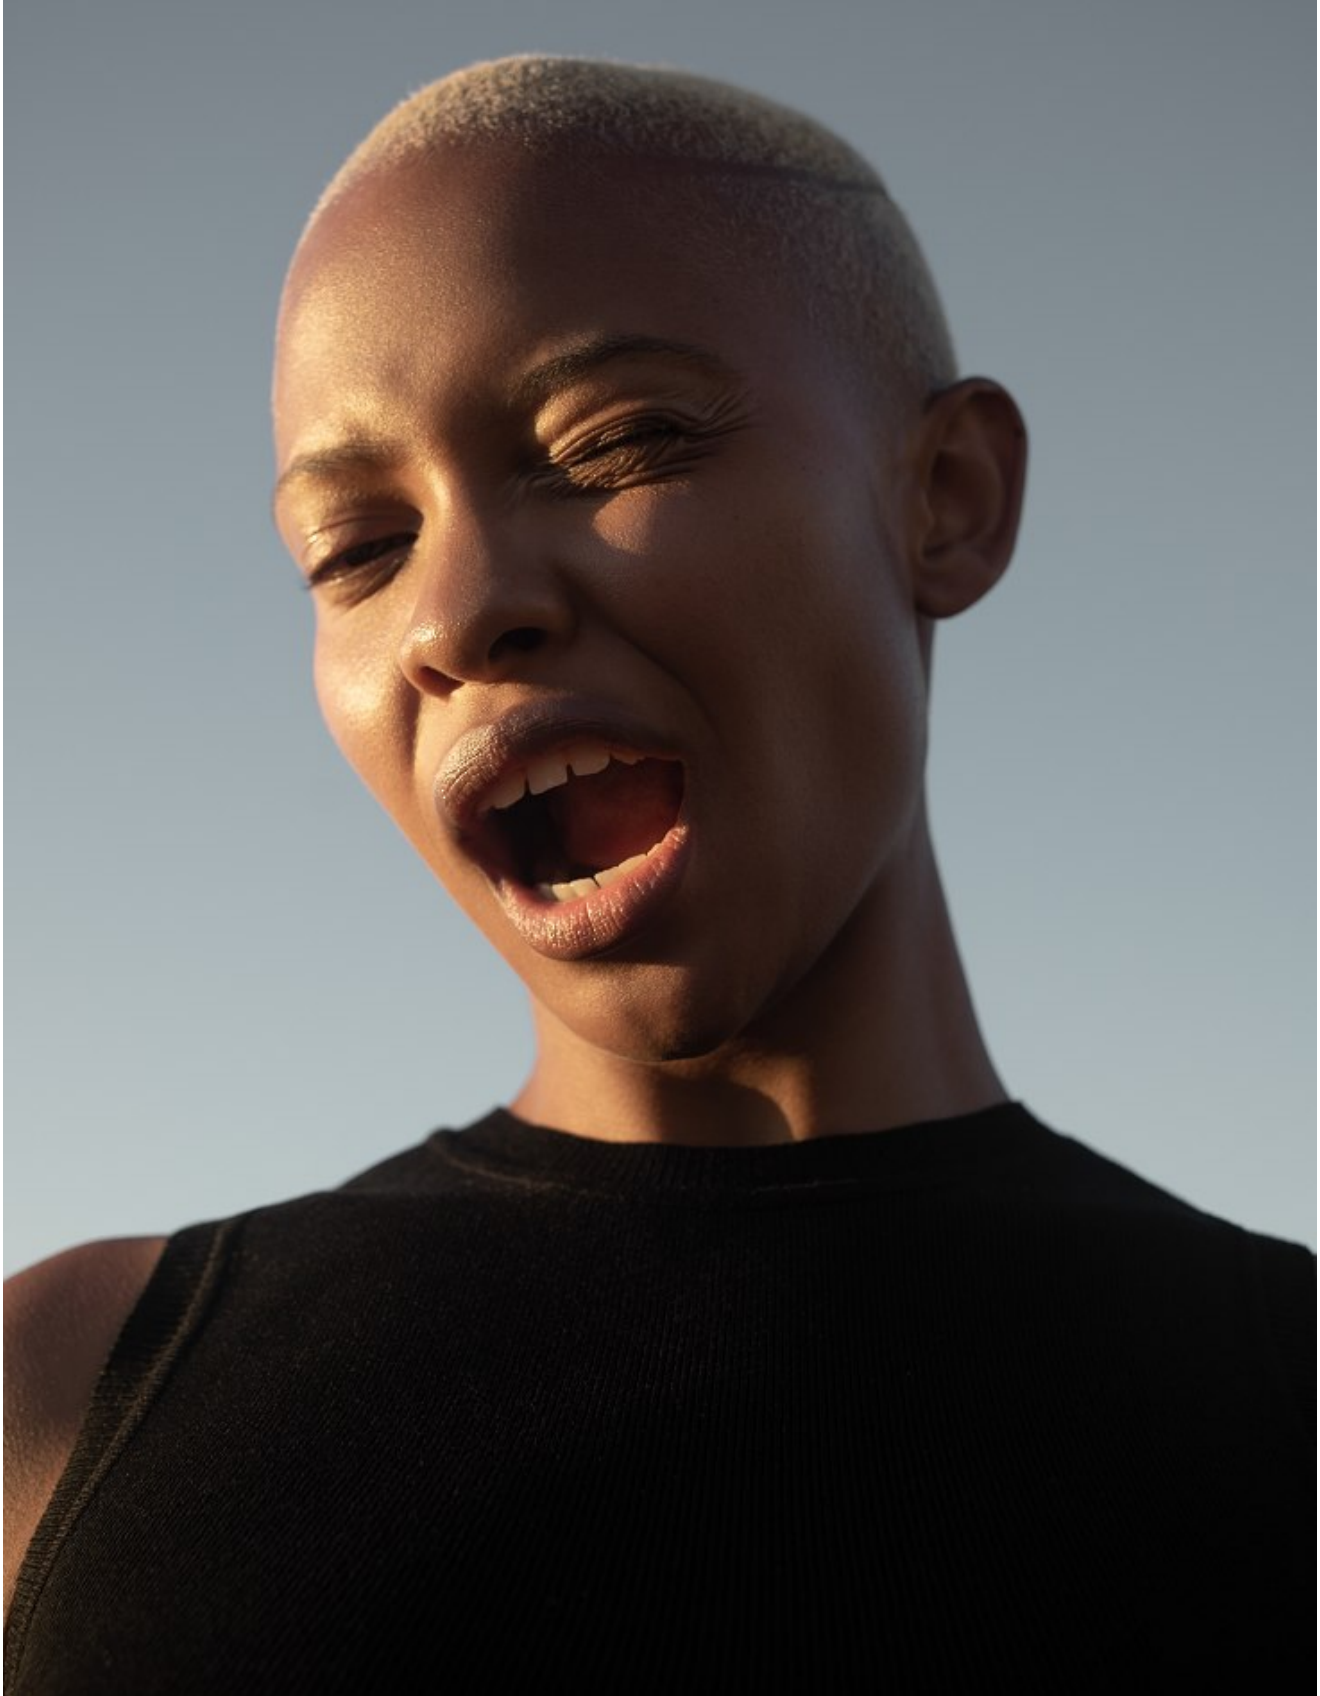

BOSS MODELS

JOHANNESBURG

PALESA MAKAM

Height: 175cm Bust: 88cm Waist: 71cm Hips: 108cm Shoe: 7 UK Hair: Blonde Eyes: Brown

BOSS MODELS

JOHANNESBURG

PALESA MAKAM

Height: 175cm Bust: 88cm Waist: 71cm Hips: 108cm Shoe: 7 UK Hair: Blonde Eyes: Brown