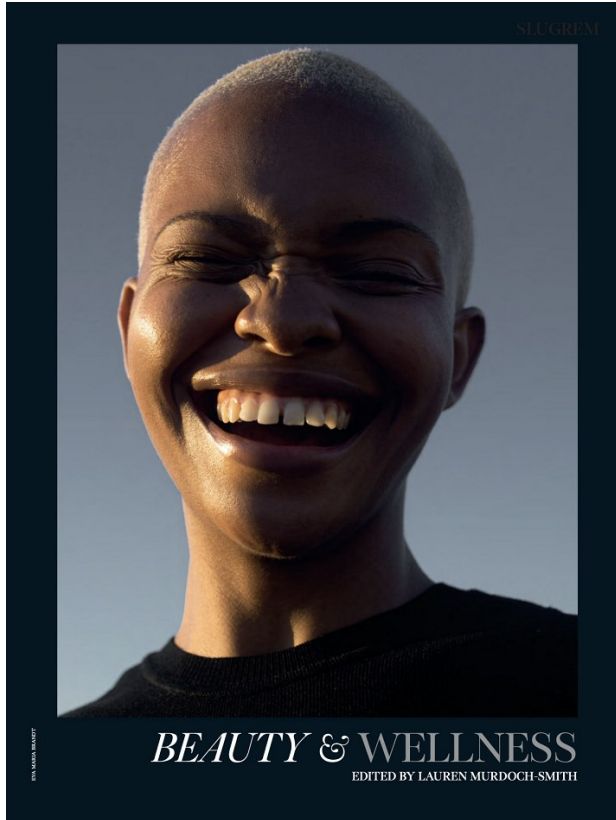

PALESA MAKAM

BOSS MODELS

JOHANNESBURG

PALESA MAKAM

Height: 175cm Bust: 88cm Waist: 71cm Hips: 108cm Shoe: 7 UK Hair: Blonde Eyes: Brown