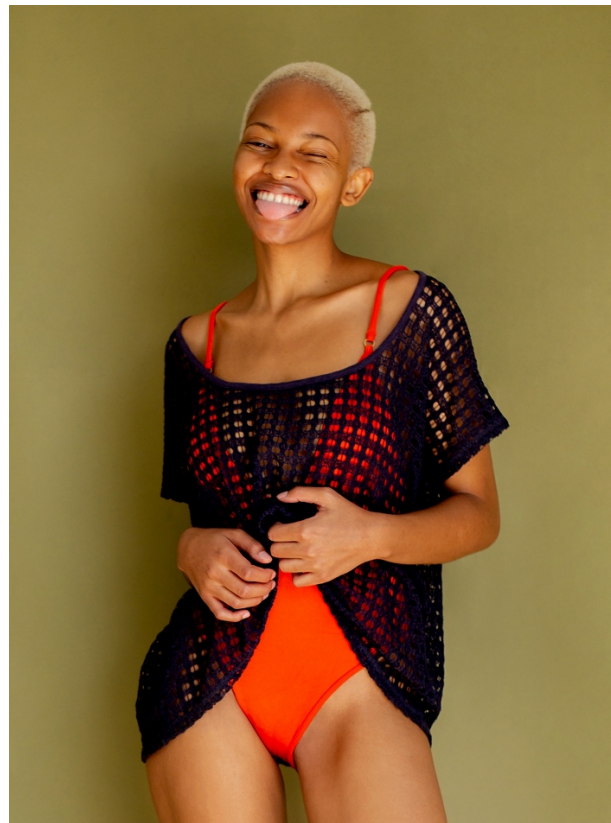

BOSS MODELS

JOHANNESBURG

PALESA MAKAM

Height: 175cm Bust: 88cm Waist: 71cm Hips: 108cm Shoe: 7 UK Hair: Blonde Eyes: Brown