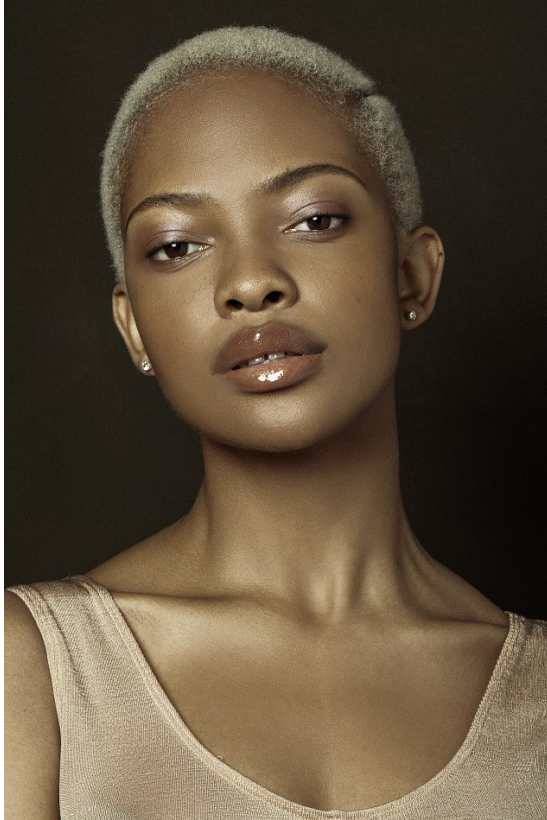

# BOSS MODELS

JOHANNESBURG

PALESA MAKAM

Height: 175cm Bust: 88cm Waist: 71cm Hips: 108cm Shoe: 7 UK Hair: Blonde Eyes: Brown