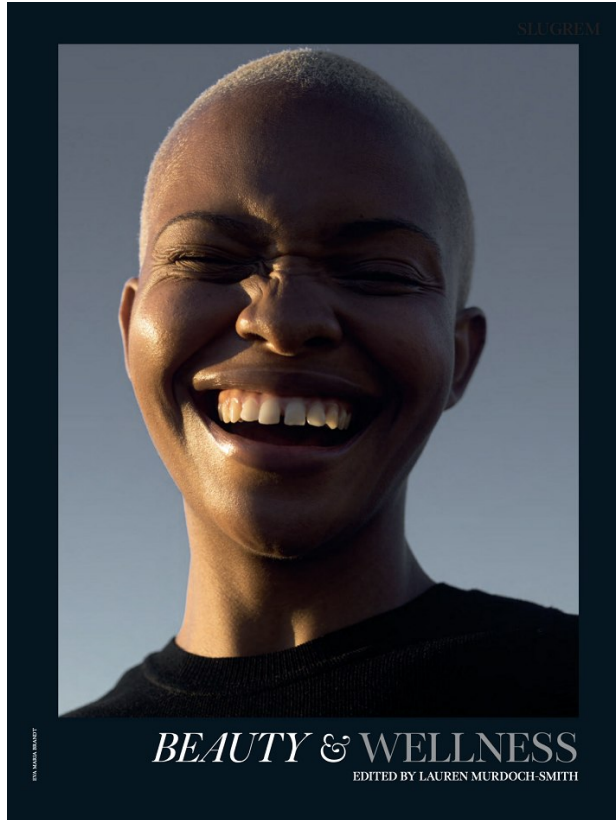

BOSS MODELS

JOHANNESBURG

PALESA MAKAM

Height: 175cm Bust: 88cm Waist: 71cm Hips: 108cm Shoe: 7 UK Hair: Blonde Eyes: Brown

BOSS MODELS

JOHANNESBURG

PALESA MAKAM

Height: 175cm Bust: 88cm Waist: 71cm Hips: 108cm Shoe: 7 UK Hair: Blonde Eyes: Brown