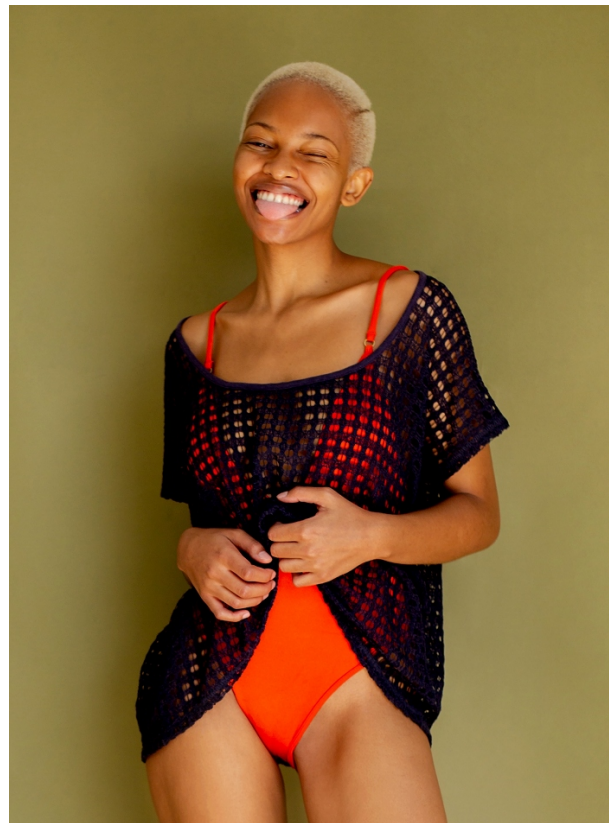

BOSS MODELS

JOHANNESBURG

PALESA MAKAM

Height: 175cm Bust: 88cm Waist: 71cm Hips: 108cm Shoe: 7 UK Hair: Blonde Eyes: Brown