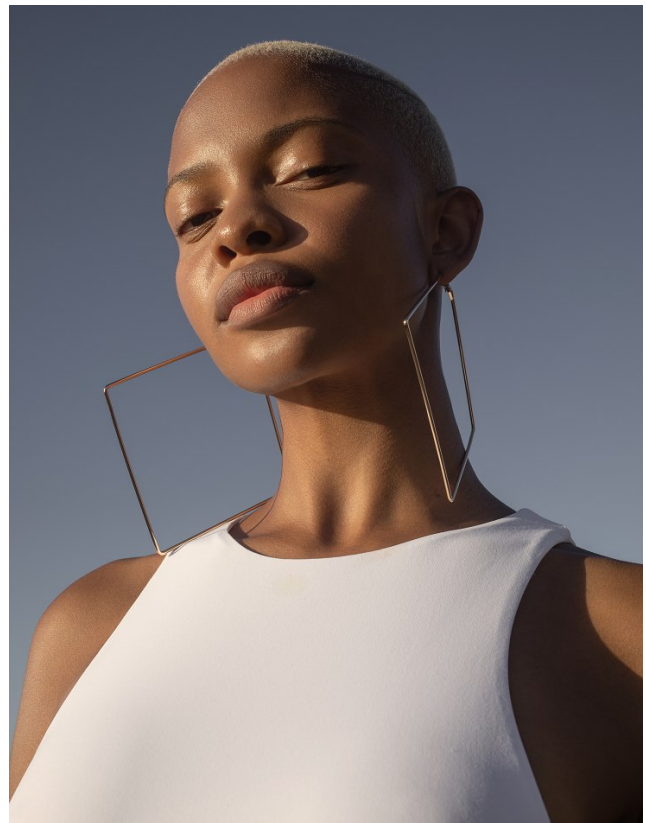

BOSS MODELS

JOHANNESBURG

PALESA MAKAM

Height: 175cm Bust: 88cm Waist: 71cm Hips: 108cm Shoe: 7 UK Hair: Blonde Eyes: Brown

BOSS MODELS

JOHANNESBURG

PALESA MAKAM

Height: 175cm Bust: 88cm Waist: 71cm Hips: 108cm Shoe: 7 UK Hair: Blonde Eyes: Brown