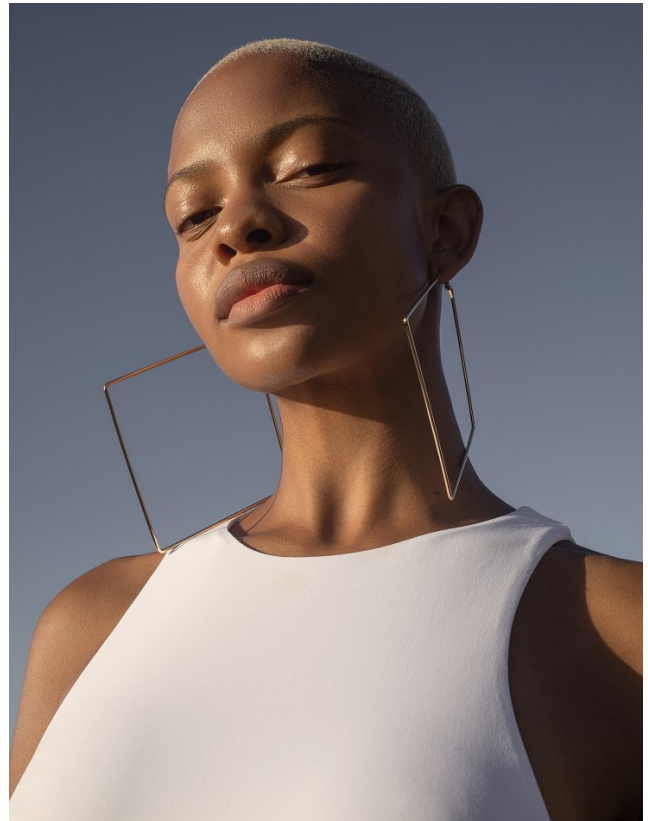

# BOSS MODELS

JOHANNESBURG

PALESA MAKAM

Height: 175cm Bust: 88cm Waist: 71cm Hips: 108cm Shoe: 7 UK Hair: Blonde Eyes: Brown

## PALESA MAKAM

Height: 175cm Bust: 88cm Waist: 71cm Hips: 108cm Shoe: 7 UK Hair: Blonde Eyes: Brown