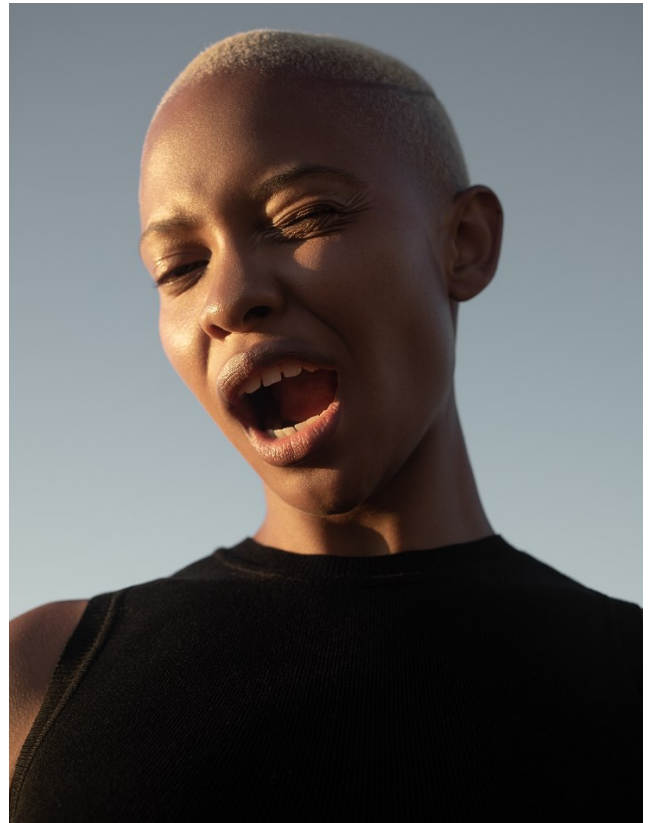

BOSS MODELS

JOHANNESBURG

PALESA MAKAM

Height: 175cm Bust: 88cm Waist: 71cm Hips: 108cm Shoe: 7 UK Hair: Blonde Eyes: Brown