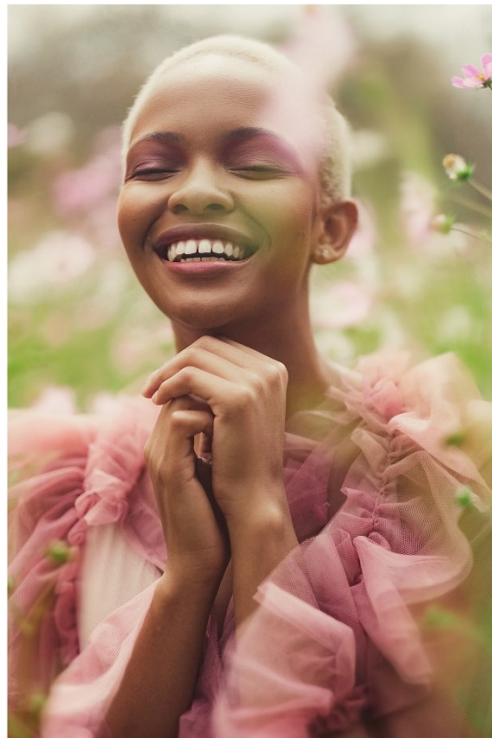

BOSS MODELS

JOHANNESBURG

PALESA MAKAM

Height: 175cm Bust: 88cm Waist: 71cm Hips: 108cm Shoe: 7 UK Hair: Blonde Eyes: Brown