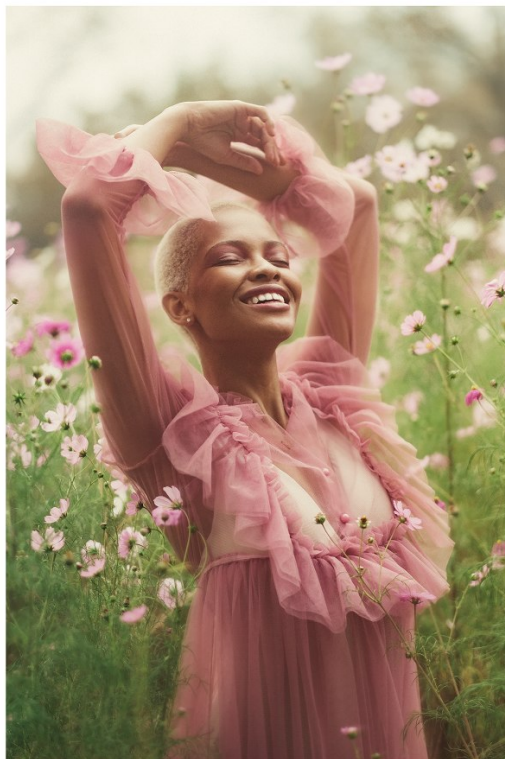

BOSS MODELS

JOHANNESBURG

PALESA MAKAM

Height: 175cm Bust: 88cm Waist: 71cm Hips: 108cm Shoe: 7 UK Hair: Blonde Eyes: Brown