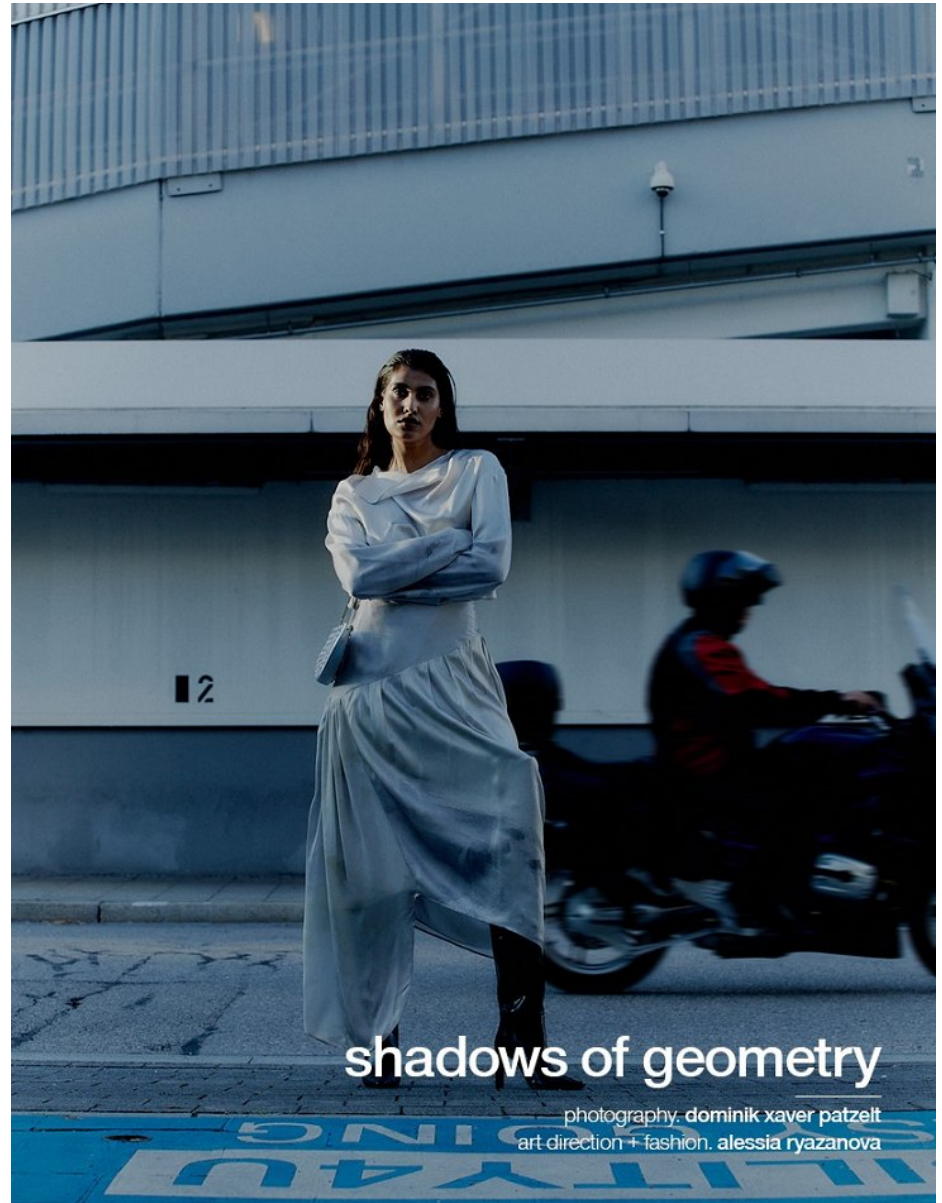

BOSS MODELS

JOHANNESBURG

LERISSA PILLAY

Height: 176cm Bust: 77cm Waist: 64cm Hips: 93cm Shoe: 6 UK Hair: Black Eyes: Brown

BOSS MODELS

JOHANNESBURG

LERISSA PILLAY

Height: 176cm Bust: 77cm Waist: 64cm Hips: 93cm Shoe: 6 UK Hair: Black Eyes: Brown