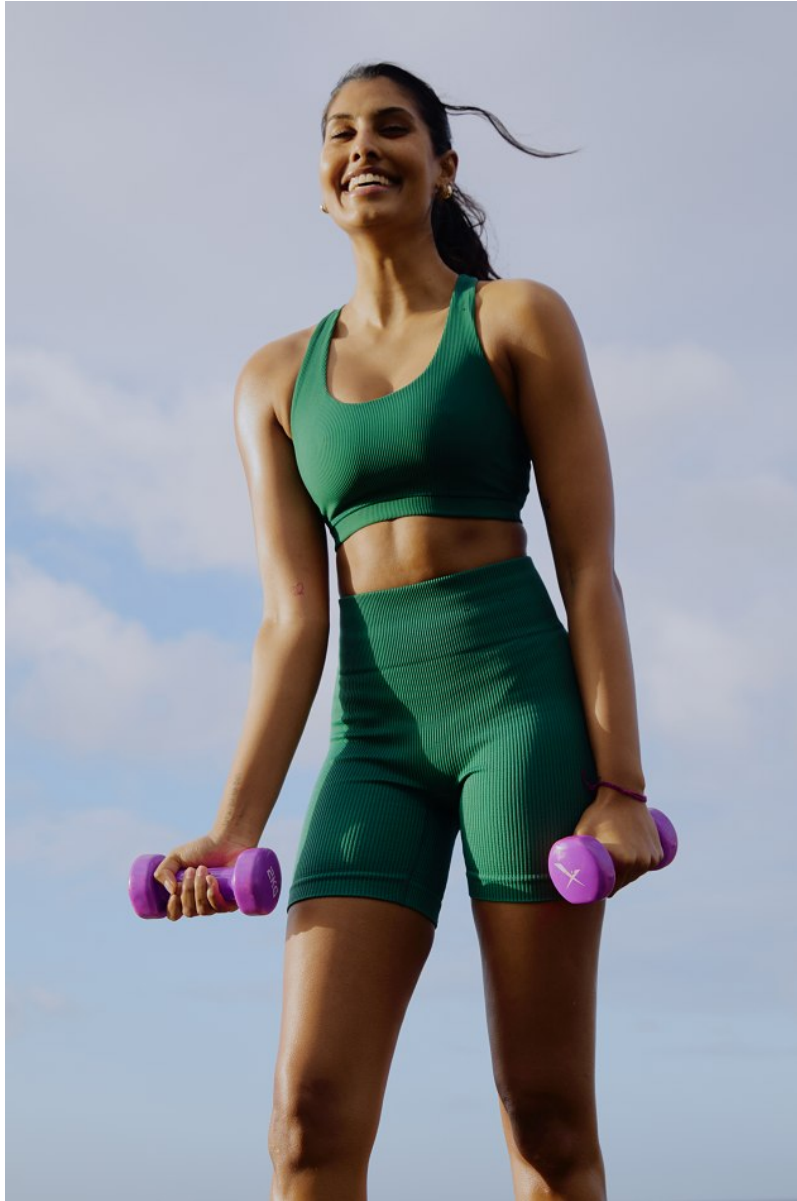

LERISSA PILLAY

BOSS MODELS

JOHANNESBURG

Height: 176cm Bust: 77cm Waist: 64cm Hips: 93cm Shoe: 6 UK Hair: Black Eyes: Brown