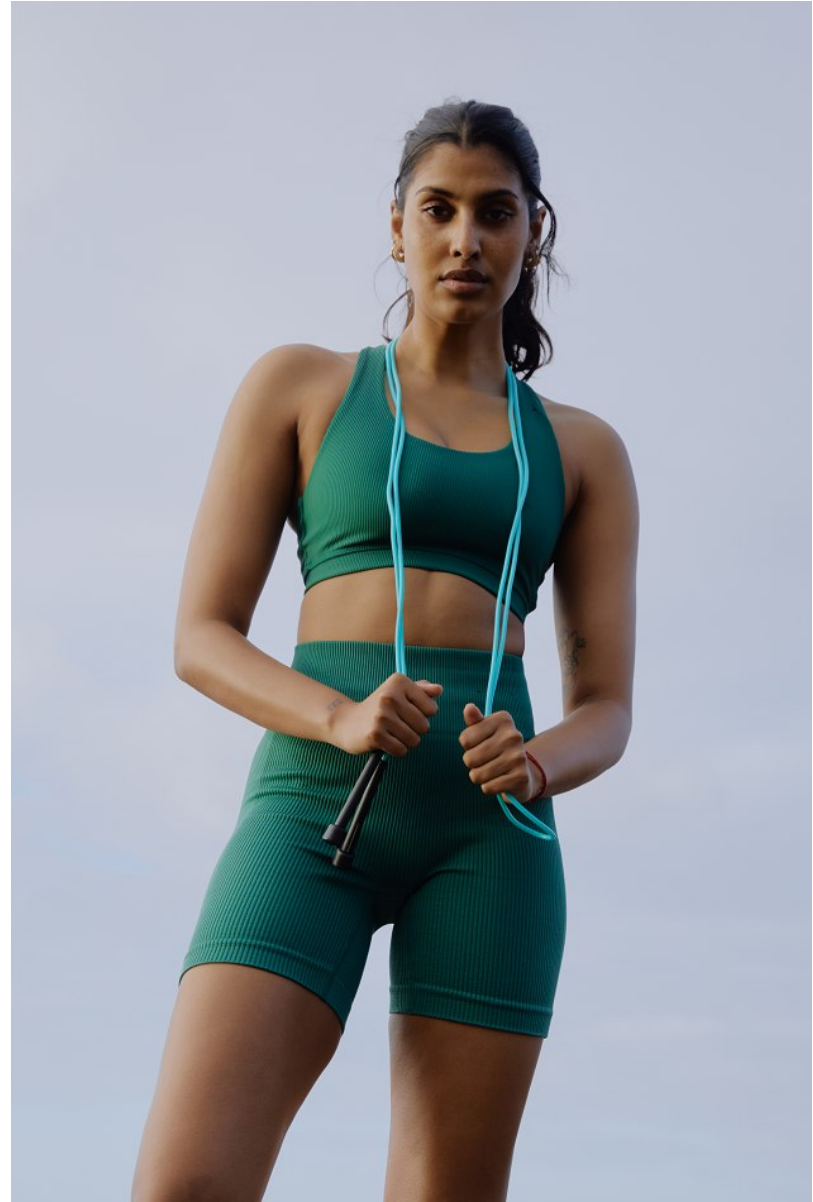

BOSS MODELS

JOHANNESBURG

LERISSA PILLAY

Height: 176cm Bust: 77cm Waist: 64cm Hips: 93cm Shoe: 6 UK Hair: Black Eyes: Brown

BOSS MODELS

JOHANNESBURG

LERISSA PILLAY

Height: 176cm Bust: 77cm Waist: 64cm Hips: 93cm Shoe: 6 UK Hair: Black Eyes: Brown