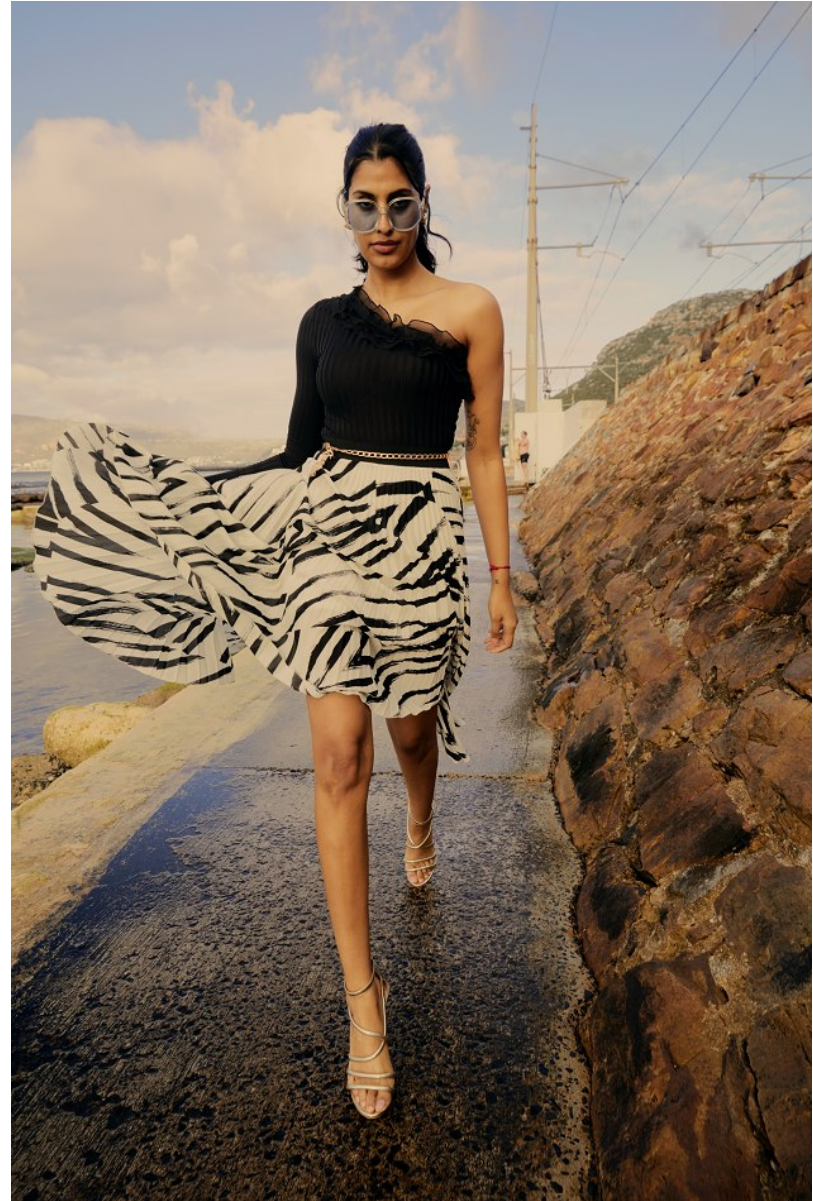

BOSS MODELS

JOHANNESBURG

LERISSA PILLAY

Height: 176cm Bust: 77cm Waist: 64cm Hips: 93cm Shoe: 6 UK Hair: Black Eyes: Brown

BOSS MODELS

JOHANNESBURG

LERISSA PILLAY

Height: 176cm Bust: 77cm Waist: 64cm Hips: 93cm Shoe: 6 UK Hair: Black Eyes: Brown