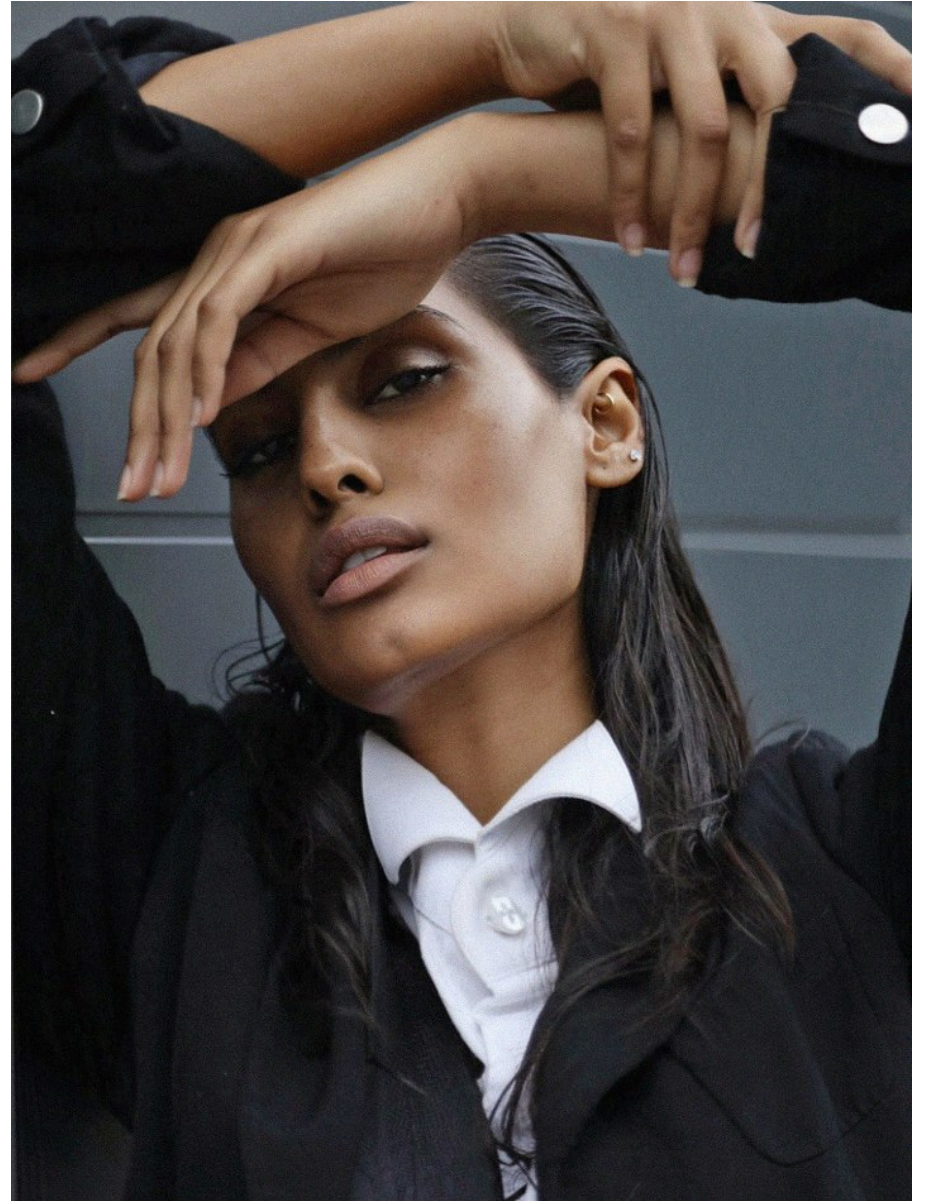

BOSS MODELS

JOHANNESBURG

LERISSA PILLAY

Height: 176cm Bust: 77cm Waist: 64cm Hips: 93cm Shoe: 6 UK Hair: Black Eyes: Brown