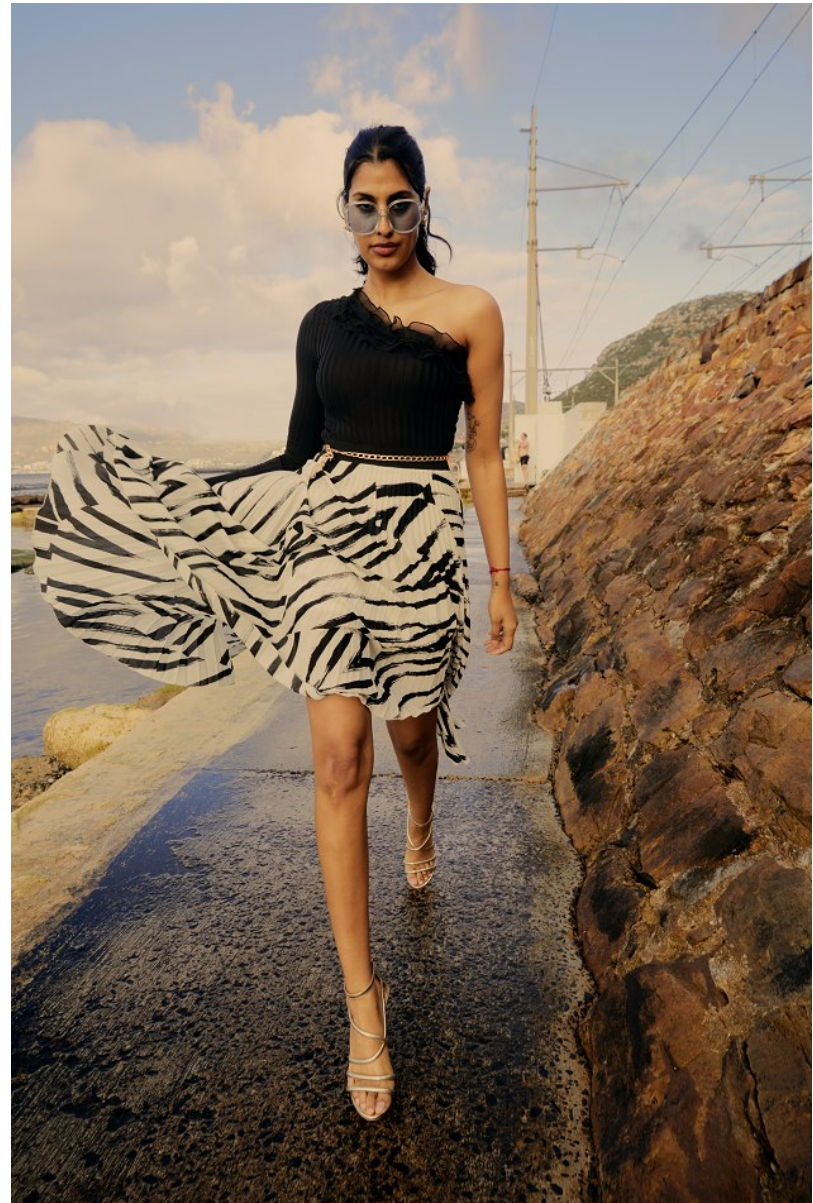

BOSS MODELS

JOHANNESBURG

LERISSA PILLAY

Height: 176cm Bust: 77cm Waist: 64cm Hips: 93cm Shoe: 6 UK Hair: Black Eyes: Brown

BOSS MODELS

JOHANNESBURG

LERISSA PILLAY

Height: 176cm Bust: 77cm Waist: 64cm Hips: 93cm Shoe: 6 UK Hair: Black Eyes: Brown