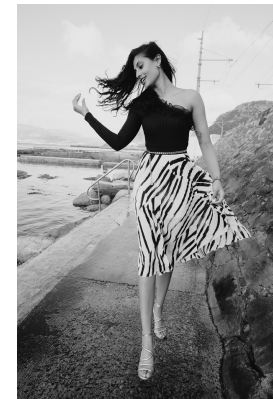

# BOSS MODELS

JOHANNESBURG

LERISSA PILLAY

Height: 176cm Bust: 77cm Waist: 64cm Hips: 93cm Shoe: 6 UK Hair: Black Eyes: Brown