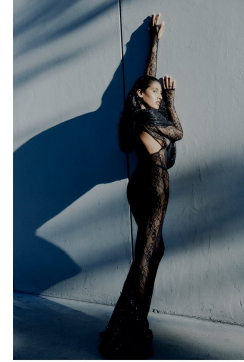

# BOSS MODELS

JOHANNESBURG

LERISSA PILLAY

Height: 176cm Bust: 77cm Waist: 64cm Hips: 93cm Shoe: 6 UK Hair: Black Eyes: Brown