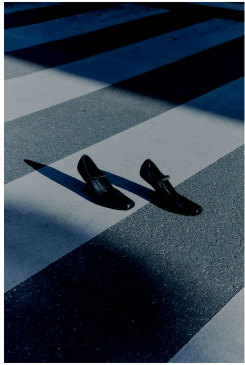

BOSS MODELS

JOHANNESBURG

LERISSA PILLAY

Height: 176cm Bust: 77cm Waist: 64cm Hips: 93cm Shoe: 6 UK Hair: Black Eyes: Brown