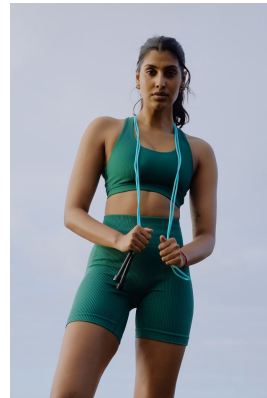

# BOSS MODELS

JOHANNESBURG

LERISSA PILLAY

Height: 176cm Bust: 77cm Waist: 64cm Hips: 93cm Shoe: 6 UK Hair: Black Eyes: Brown