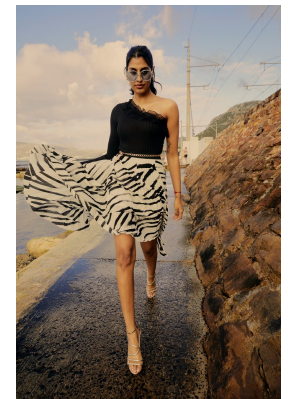

# BOSS MODELS

JOHANNESBURG

LERISSA PILLAY

Height: 176cm Bust: 77cm Waist: 64cm Hips: 93cm Shoe: 6 UK Hair: Black Eyes: Brown