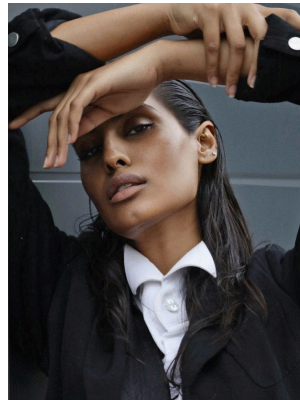

BOSS MODELS

JOHANNESBURG

LERISSA PILLAY

Height: 176cm Bust: 77cm Waist: 64cm Hips: 93cm Shoe: 6 UK Hair: Black Eyes: Brown