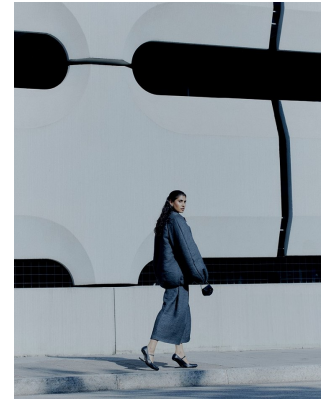

# BOSS MODELS

JOHANNESBURG

LERISSA PILLAY

Height: 176cm Bust: 77cm Waist: 64cm Hips: 93cm Shoe: 6 UK Hair: Black Eyes: Brown