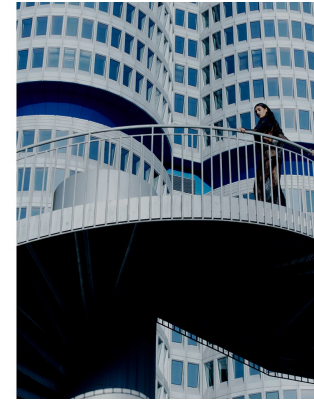

# BOSS MODELS

JOHANNESBURG

LERISSA PILLAY

Height: 176cm Bust: 77cm Waist: 64cm Hips: 93cm Shoe: 6 UK Hair: Black Eyes: Brown