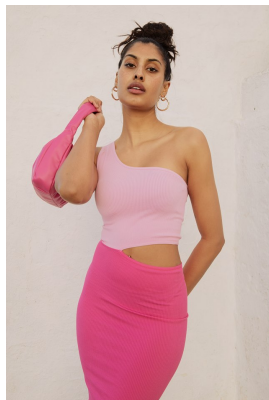

# BOSS MODELS

JOHANNESBURG

LERISSA PILLAY

Height: 176cm Bust: 77cm Waist: 64cm Hips: 93cm Shoe: 6 UK Hair: Black Eyes: Brown