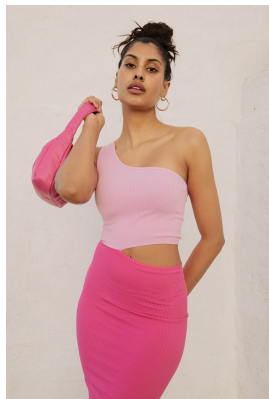

# BOSS MODELS

JOHANNESBURG

LERISSA PILLAY

Height: 176cm Bust: 77cm Waist: 64cm Hips: 93cm Shoe: 6 UK Hair: Black Eyes: Brown