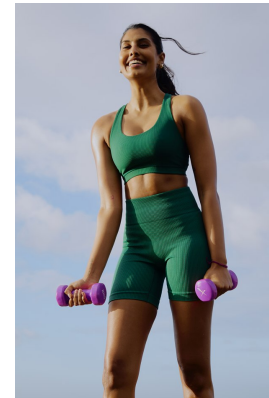

# BOSS MODELS

JOHANNESBURG

LERISSA PILLAY

Height: 176cm Bust: 77cm Waist: 64cm Hips: 93cm Shoe: 6 UK Hair: Black Eyes: Brown