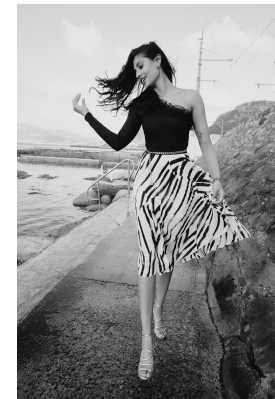

# BOSS MODELS

JOHANNESBURG

LERISSA PILLAY

Height: 176cm Bust: 77cm Waist: 64cm Hips: 93cm Shoe: 6 UK Hair: Black Eyes: Brown