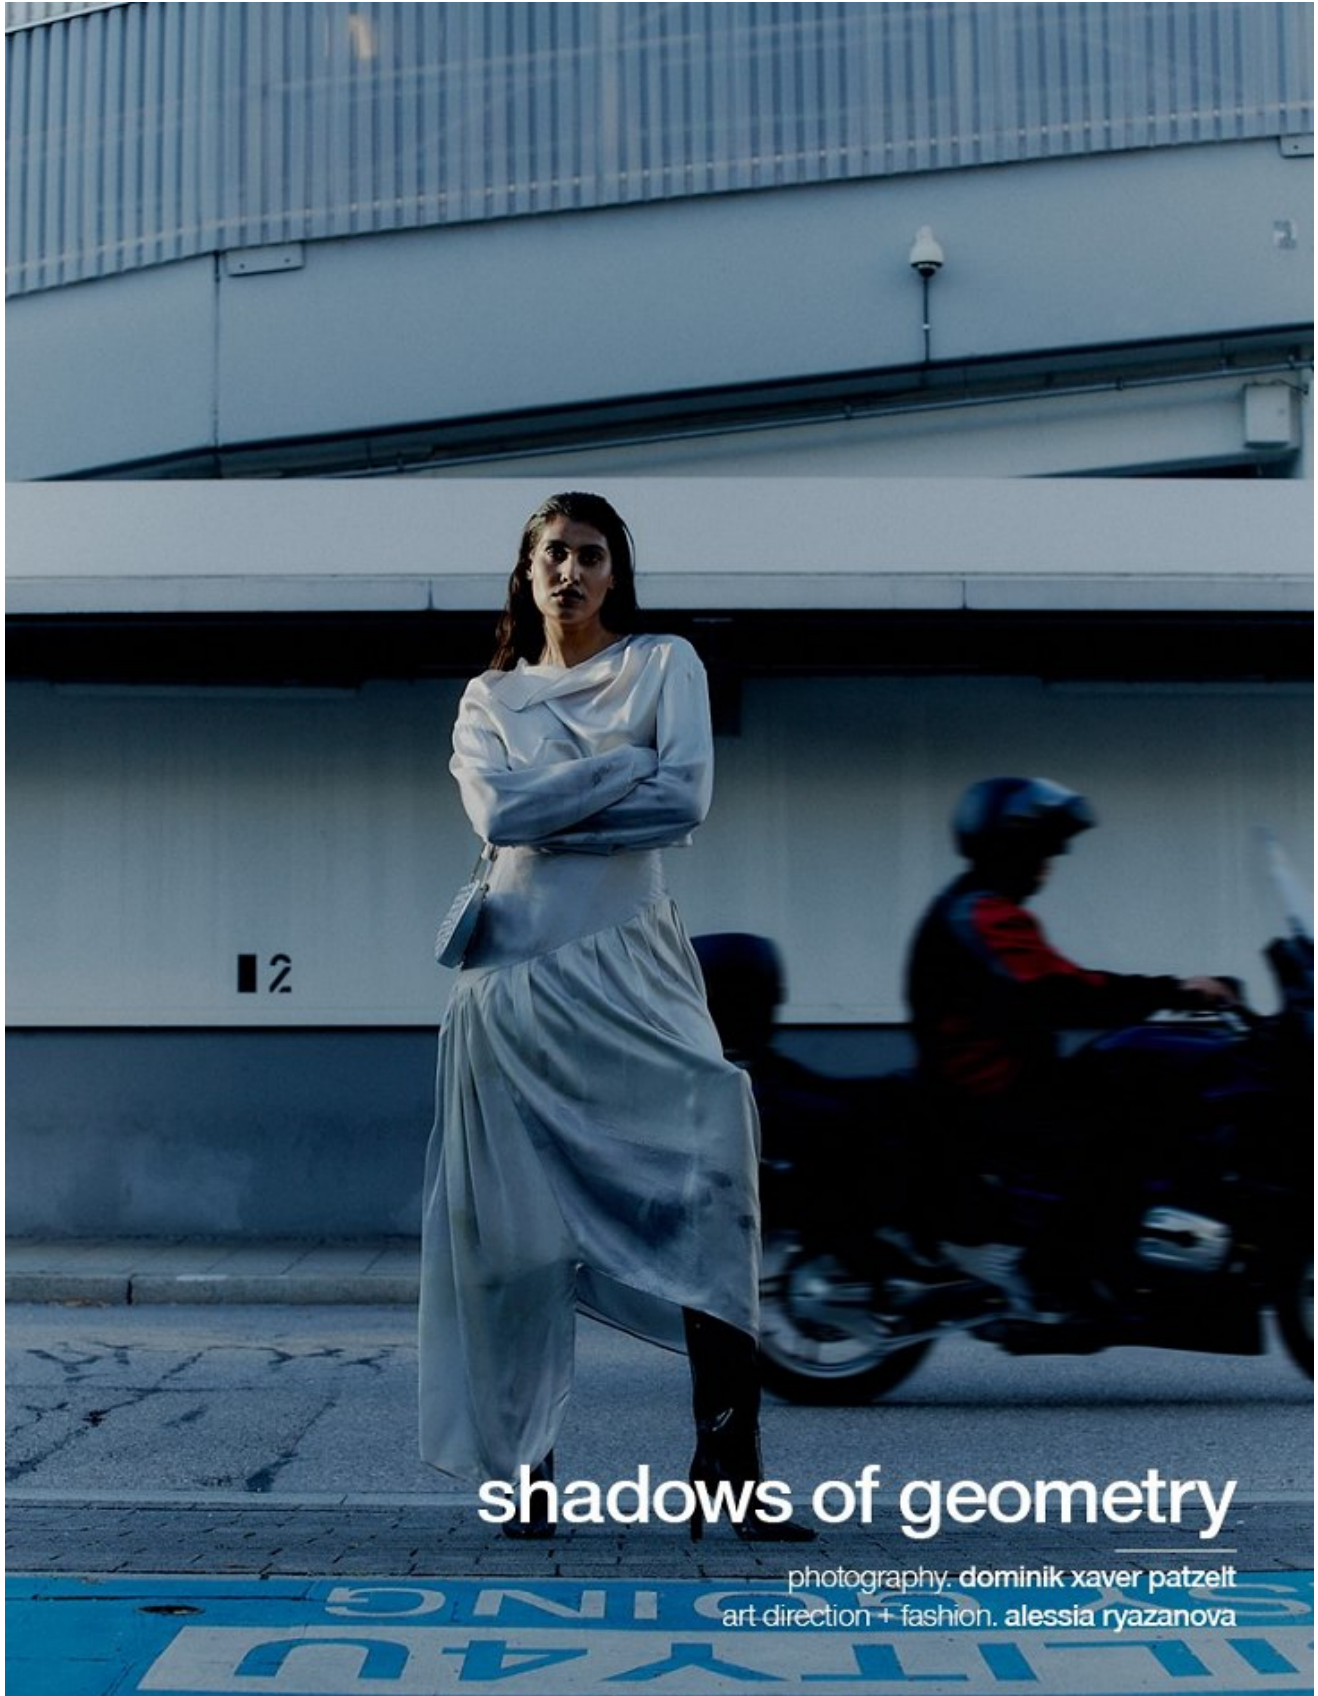

LERISSA PILLAY

BOSS MODELS

JOHANNESBURG

shadows of geometry

photography. dominik xaver patzelt
art direction + fashion. alessia ryazanova

LERISSA PILLAY

Height: 176cm Bust: 77cm Waist: 64cm Hips: 93cm Shoe: 6 UK Hair: Black Eyes: Brown