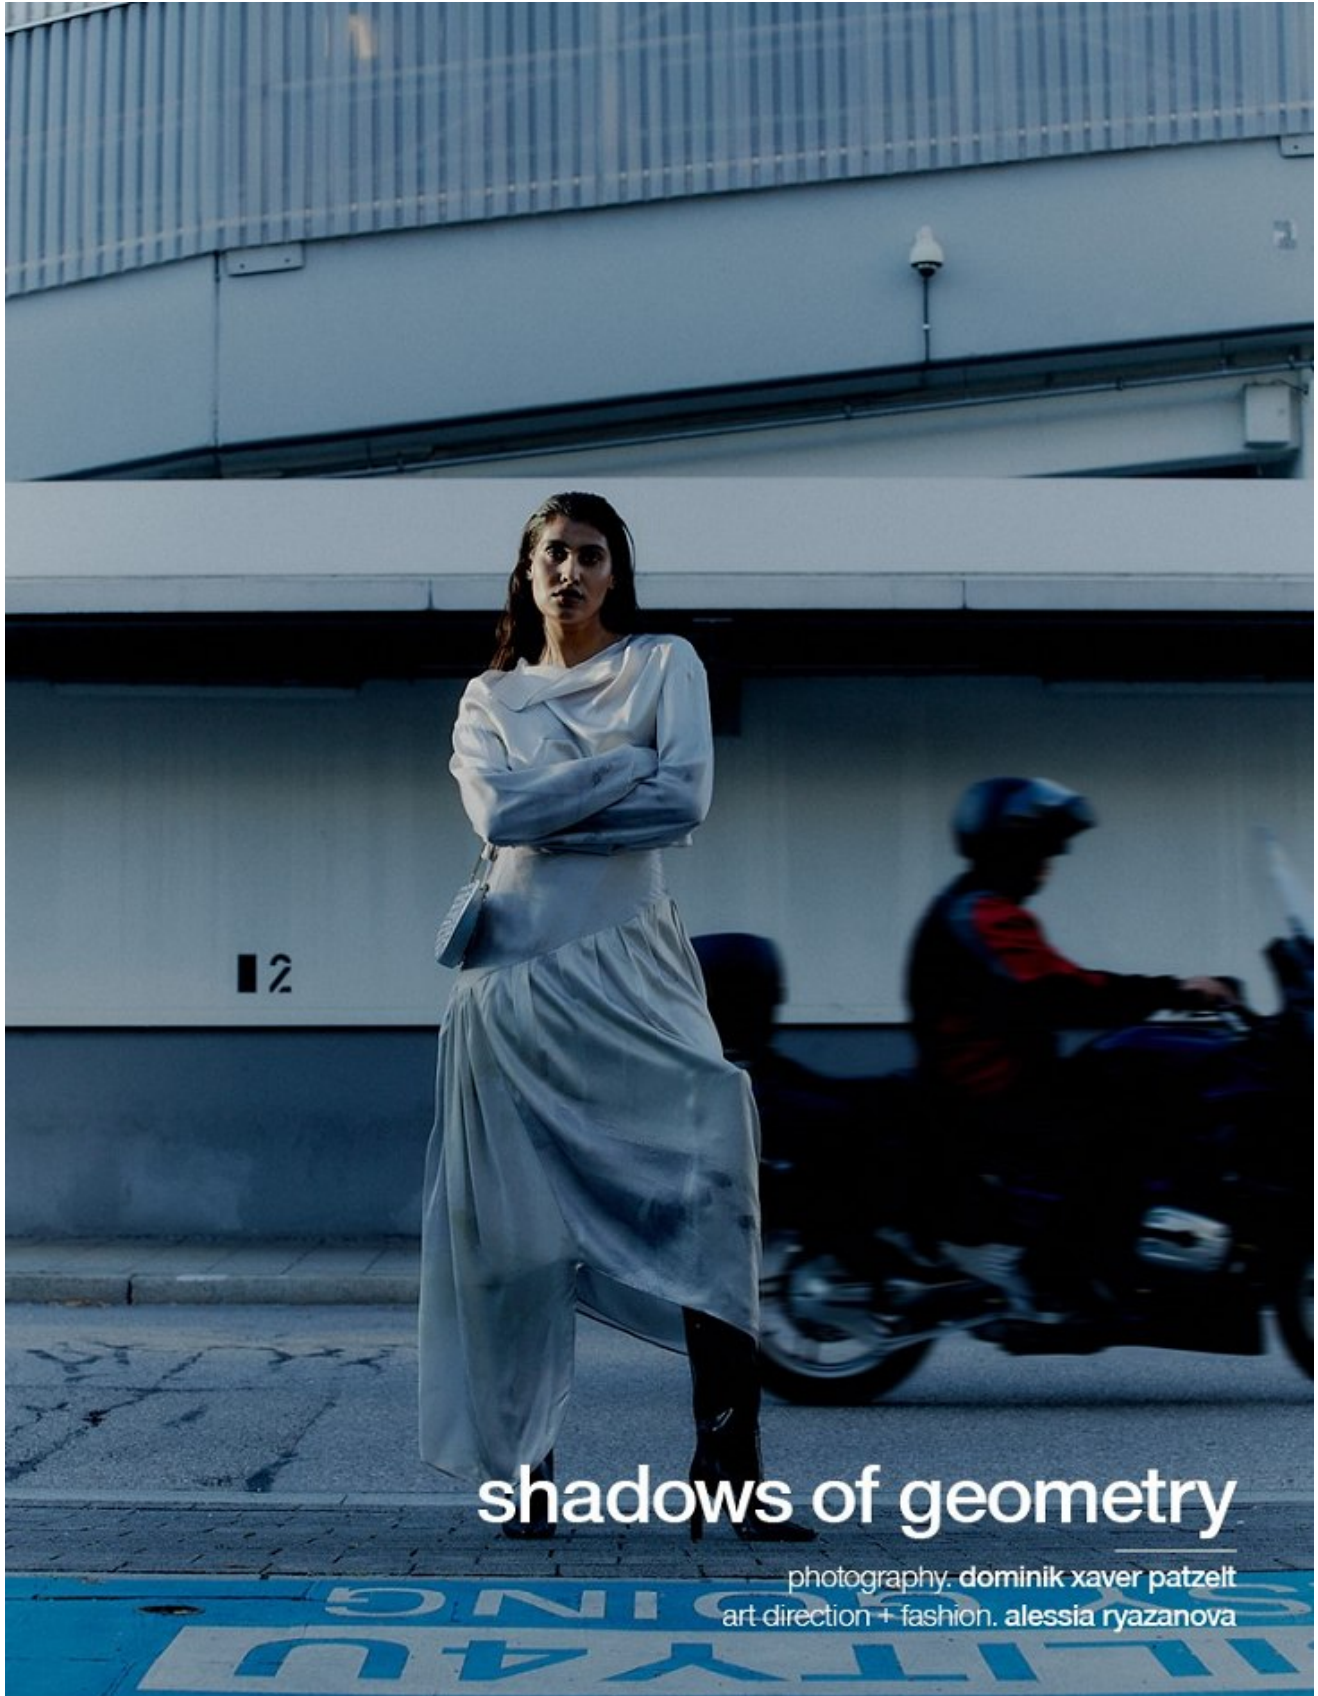

BOSS MODELS

JOHANNESBURG

LERISSA PILLAY

Height: 176cm Bust: 77cm Waist: 64cm Hips: 93cm Shoe: 6 UK Hair: Black Eyes: Brown

BOSS MODELS

JOHANNESBURG

shadows of geometry

photography. dominik xaver patzelt
art direction + fashion. alessia ryazanova