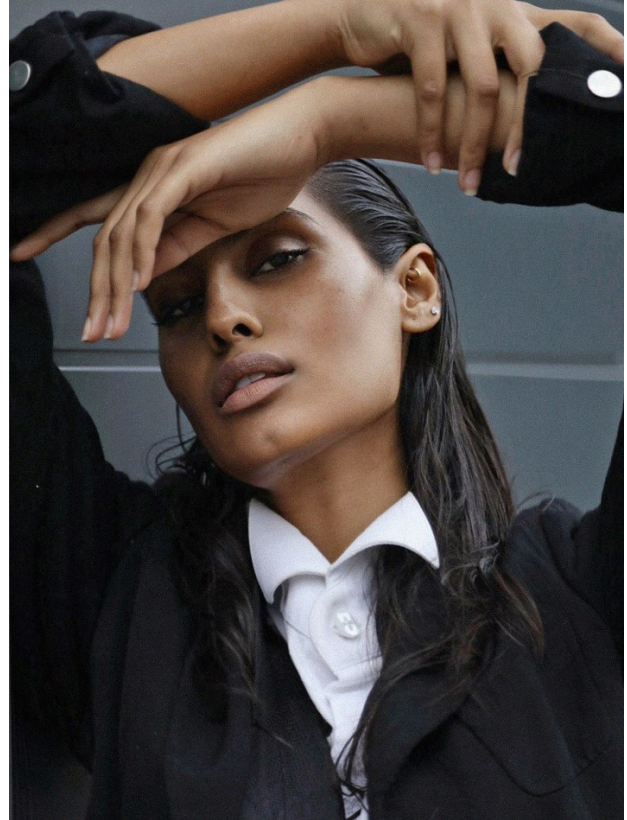

BOSS MODELS

JOHANNESBURG

LERISSA PILLAY

Height: 176cm Bust: 77cm Waist: 64cm Hips: 93cm Shoe: 6 UK Hair: Black Eyes: Brown