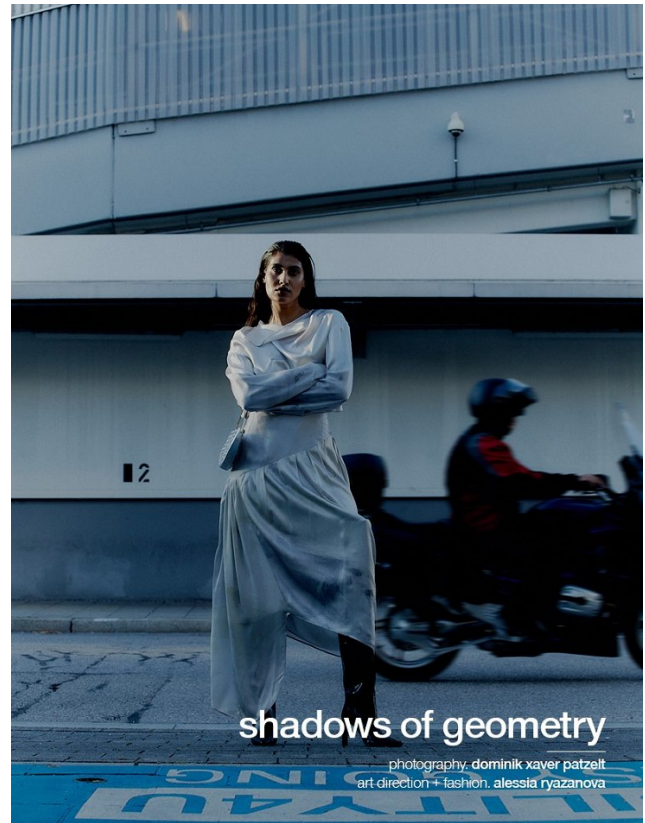

BOSS MODELS

JOHANNESBURG

LERISSA PILLAY

Height: 176cm Bust: 77cm Waist: 64cm Hips: 93cm Shoe: 6 UK Hair: Black Eyes: Brown

BOSS MODELS

JOHANNESBURG

LERISSA PILLAY

Height: 176cm Bust: 77cm Waist: 64cm Hips: 93cm Shoe: 6 UK Hair: Black Eyes: Brown

BOSS MODELS

JOHANNESBURG

photography: Dominik Xavier Platzer
creative direction: Isahara Alessia Ryzakova
model: Larissa Pillay @ Most Wanted Models
hair: Tracie Lip; Shanna Kofin

LERISSA PILLAY

Height: 176cm Bust: 77cm Waist: 64cm Hips: 93cm Shoe: 6 UK Hair: Black Eyes: Brown