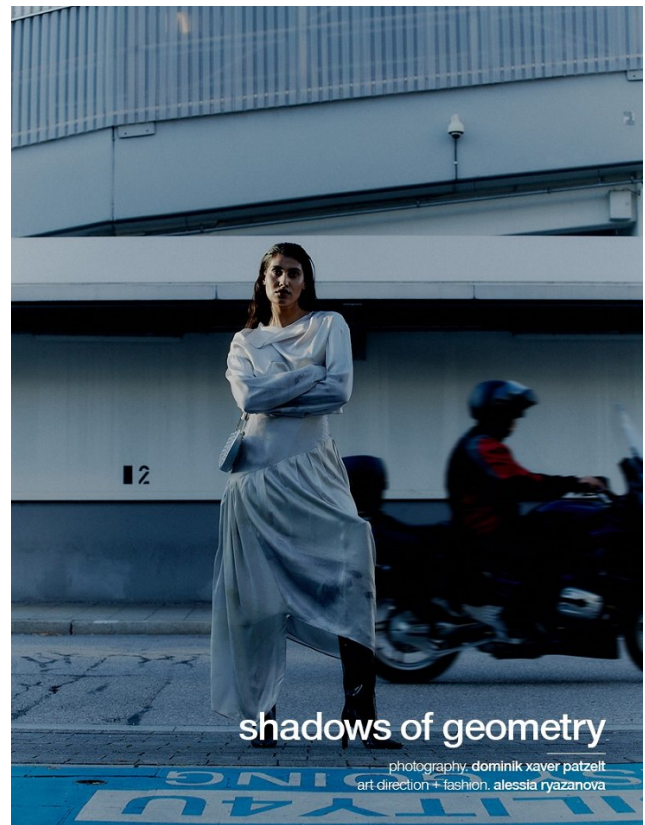

BOSS MODELS

JOHANNESBURG

LERISSA PILLAY

Height: 176cm Bust: 77cm Waist: 64cm Hips: 93cm Shoe: 6 UK Hair: Black Eyes: Brown

BOSS MODELS

JOHANNESBURG

shadows of geometry

photography: dominik xaver patzelt
art direction + fashion: alessia ryazanova