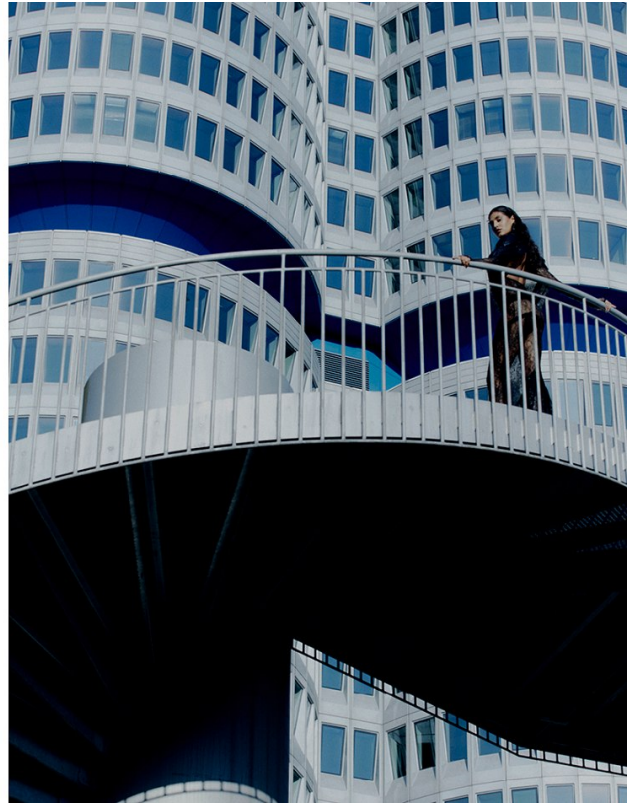

# BOSS MODELS

JOHANNESBURG

LERISSA PILLAY

Height: 176cm Bust: 77cm Waist: 64cm Hips: 93cm Shoe: 6 UK Hair: Black Eyes: Brown