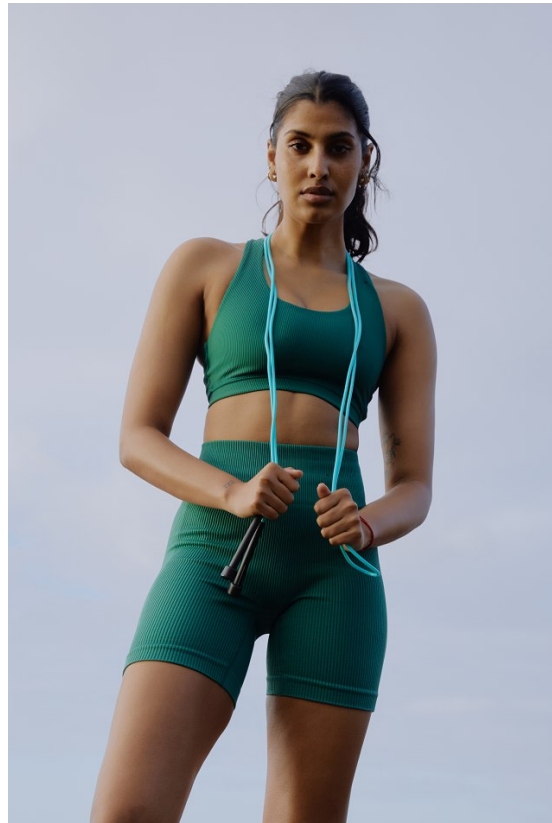

BOSS MODELS

JOHANNESBURG

LERISSA PILLAY

Height: 176cm Bust: 77cm Waist: 64cm Hips: 93cm Shoe: 6 UK Hair: Black Eyes: Brown