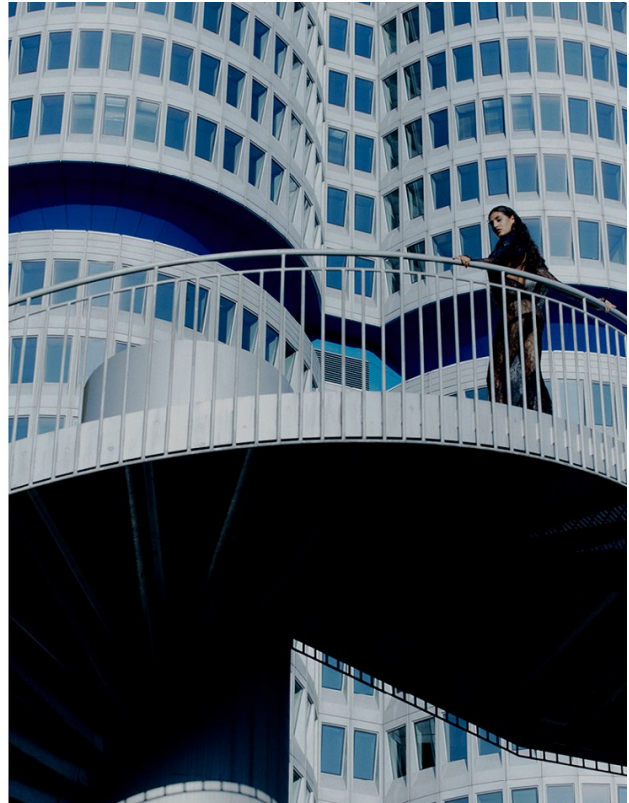

BOSS MODELS

JOHANNESBURG

LERISSA PILLAY

Height: 176cm Bust: 77cm Waist: 64cm Hips: 93cm Shoe: 6 UK Hair: Black Eyes: Brown

BOSS MODELS

JOHANNESBURG

shadows of geometry

photography: dominik xaver patzelt
art direction + fashion: alessia ryazanova