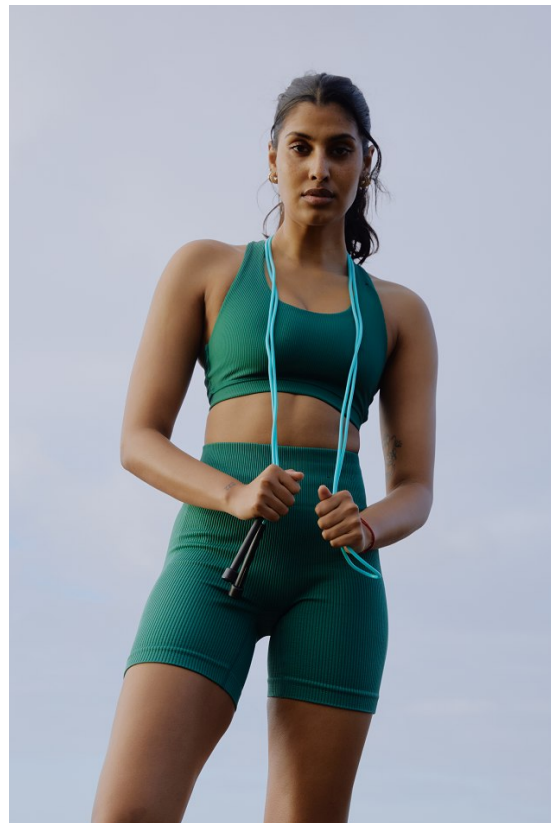

BOSS MODELS

JOHANNESBURG

photography: Dominik Xavier Platzer
creative direction: Isahara Alessia Ryzakova
model: Larissa Pillay @ Most Wanted Models
hair: Tracie Lip; Shanna Kofin

LERISSA PILLAY

Height: 176cm Bust: 77cm Waist: 64cm Hips: 93cm Shoe: 6 UK Hair: Black Eyes: Brown

BOSS MODELS

JOHANNESBURG

LERISSA PILLAY

Height: 176cm Bust: 77cm Waist: 64cm Hips: 93cm Shoe: 6 UK Hair: Black Eyes: Brown

BOSS MODELS

JOHANNESBURG

LERISSA PILLAY

Height: 176cm Bust: 77cm Waist: 64cm Hips: 93cm Shoe: 6 UK Hair: Black Eyes: Brown