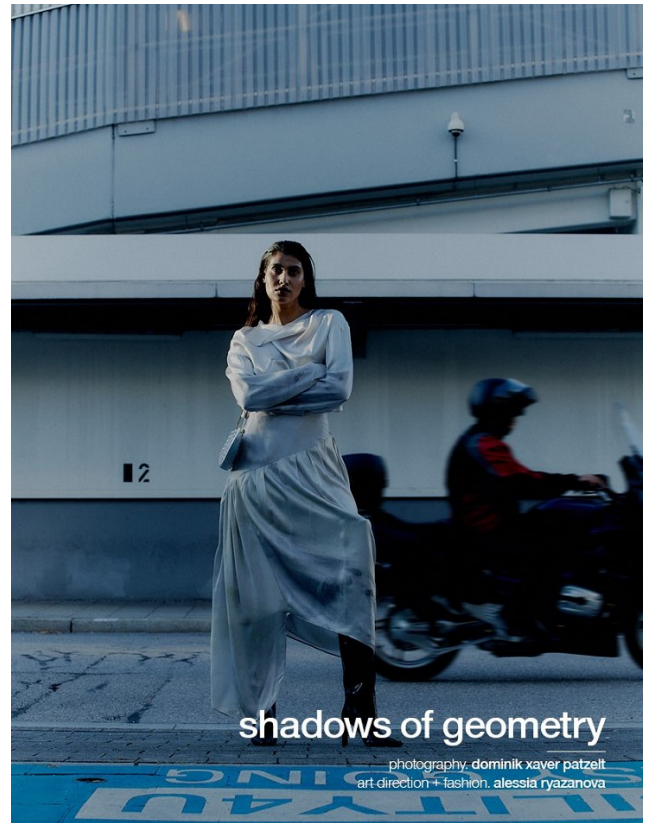

# BOSS MODELS

JOHANNESBURG

LERISSA PILLAY

Height: 176cm Bust: 77cm Waist: 64cm Hips: 93cm Shoe: 6 UK Hair: Black Eyes: Brown