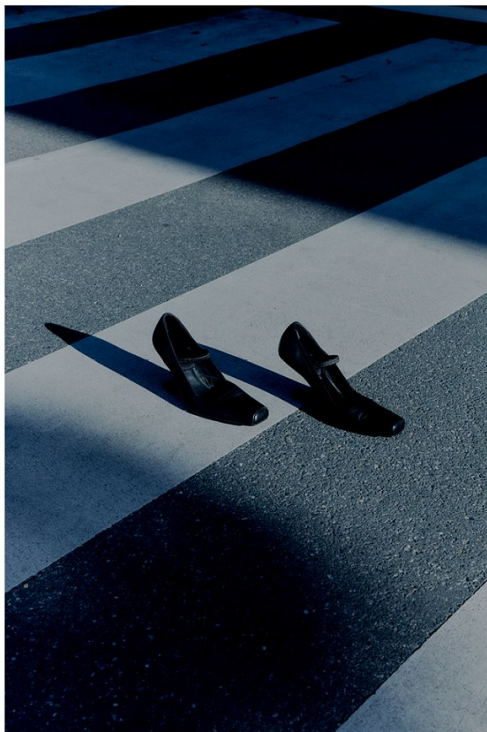

BOSS MODELS

JOHANNESBURG

LERISSA PILLAY

Height: 176cm Bust: 77cm Waist: 64cm Hips: 93cm Shoe: 6 UK Hair: Black Eyes: Brown