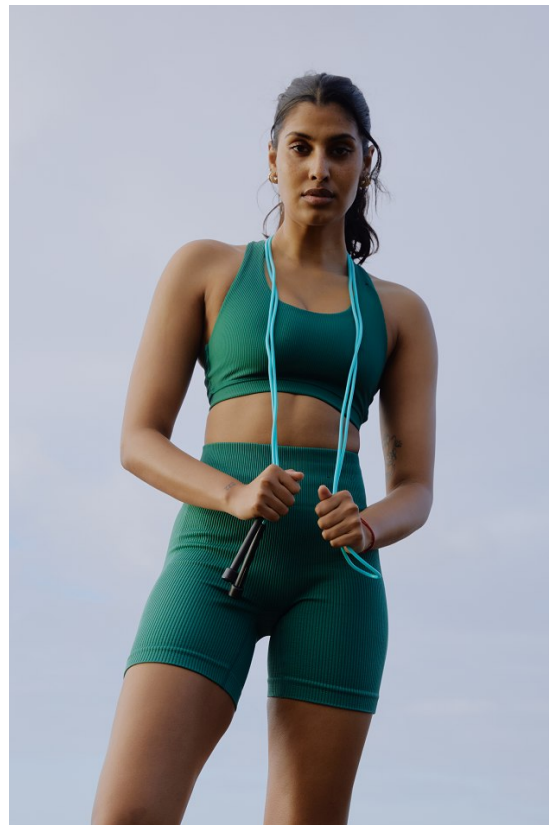

BOSS MODELS

JOHANNESBURG

LERISSA PILLAY

Height: 176cm Bust: 77cm Waist: 64cm Hips: 93cm Shoe: 6 UK Hair: Black Eyes: Brown

BOSS MODELS

JOHANNESBURG

shadows of geometry

photography: dominik xaver patzelt
art direction + fashion: alessia ryazanova

BOSS MODELS

JOHANNESBURG

LERISSA PILLAY

Height: 176cm Bust: 77cm Waist: 64cm Hips: 93cm Shoe: 6 UK Hair: Black Eyes: Brown

BOSS MODELS

JOHANNESBURG

LERISSA PILLAY

Height: 176cm Bust: 77cm Waist: 64cm Hips: 93cm Shoe: 6 UK Hair: Black Eyes: Brown