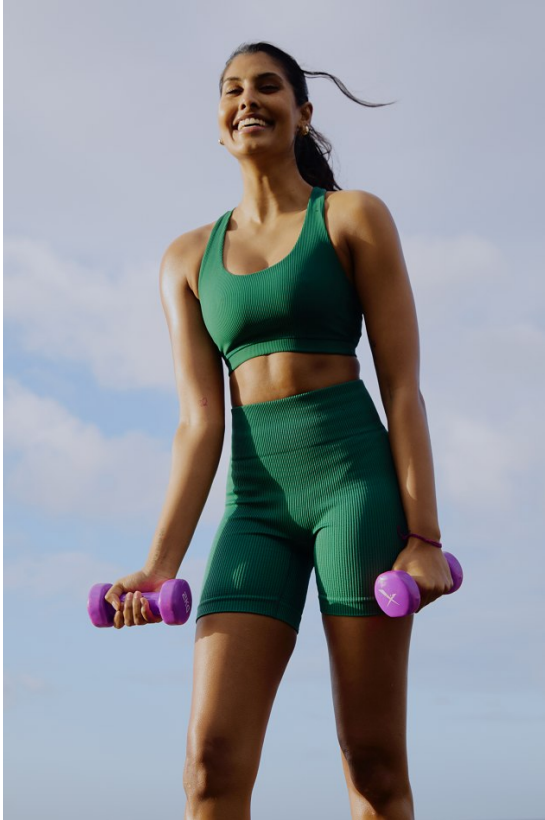

BOSS MODELS

JOHANNESBURG

LERISSA PILLAY

Height: 176cm Bust: 77cm Waist: 64cm Hips: 93cm Shoe: 6 UK Hair: Black Eyes: Brown