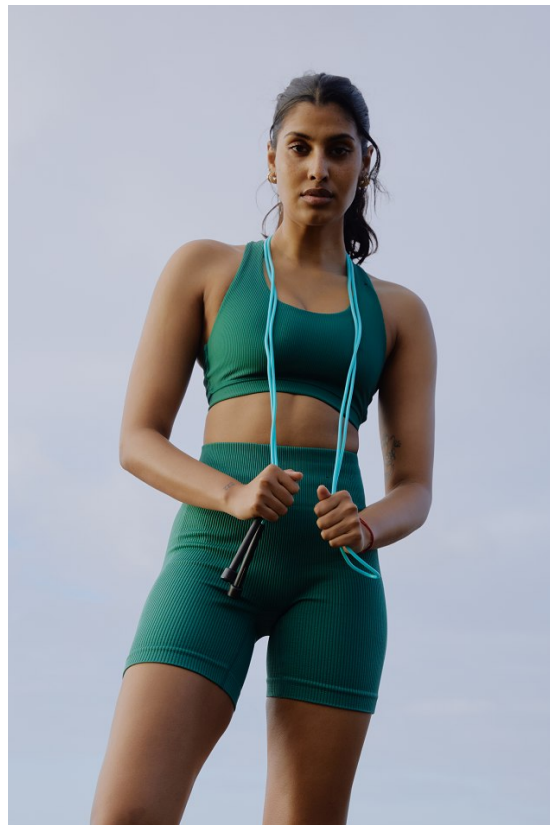

BOSS MODELS

JOHANNESBURG

photography: Dominik Xavier Platzer
creative direction: Isahara Alessia Ryzakova
model: Larissa Pillay @ Most Wanted Models
hair: Tracie Lip; Shanna Kofin

LERISSA PILLAY

Height: 176cm Bust: 77cm Waist: 64cm Hips: 93cm Shoe: 6 UK Hair: Black Eyes: Brown

BOSS MODELS

JOHANNESBURG

LERISSA PILLAY

Height: 176cm Bust: 77cm Waist: 64cm Hips: 93cm Shoe: 6 UK Hair: Black Eyes: Brown

BOSS MODELS

JOHANNESBURG

LERISSA PILLAY

Height: 176cm Bust: 77cm Waist: 64cm Hips: 93cm Shoe: 6 UK Hair: Black Eyes: Brown