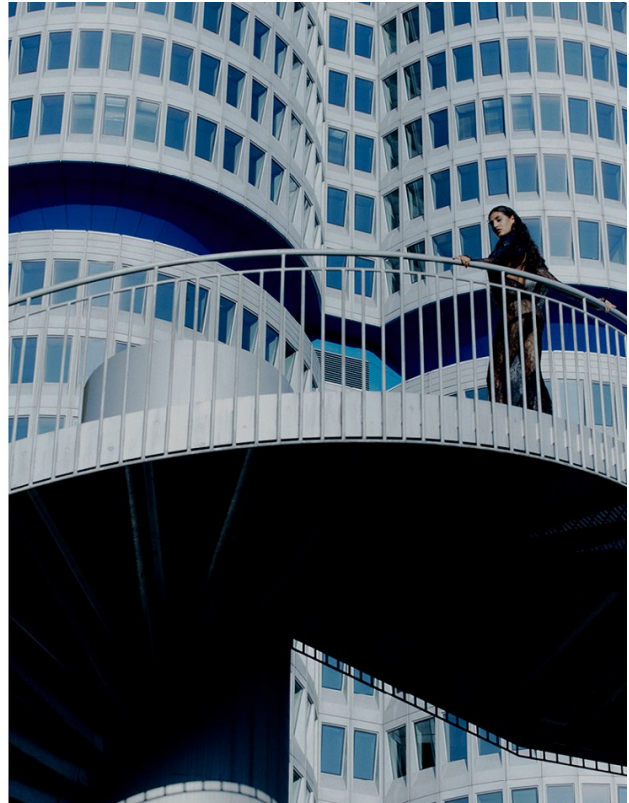

BOSS MODELS

JOHANNESBURG

LERISSA PILLAY

Height: 176cm Bust: 77cm Waist: 64cm Hips: 93cm Shoe: 6 UK Hair: Black Eyes: Brown

BOSS MODELS

JOHANNESBURG

LERISSA PILLAY

Height: 176cm Bust: 77cm Waist: 64cm Hips: 93cm Shoe: 6 UK Hair: Black Eyes: Brown

BOSS MODELS

JOHANNESBURG

photography: Dominik Xavier Platzer
creative direction: Isahara Alessia Ryzakova
model: Larissa Pillay @ Most Wanted Models
hair: Tracie Lip; Shanna Kofin

LERISSA PILLAY

Height: 176cm Bust: 77cm Waist: 64cm Hips: 93cm Shoe: 6 UK Hair: Black Eyes: Brown