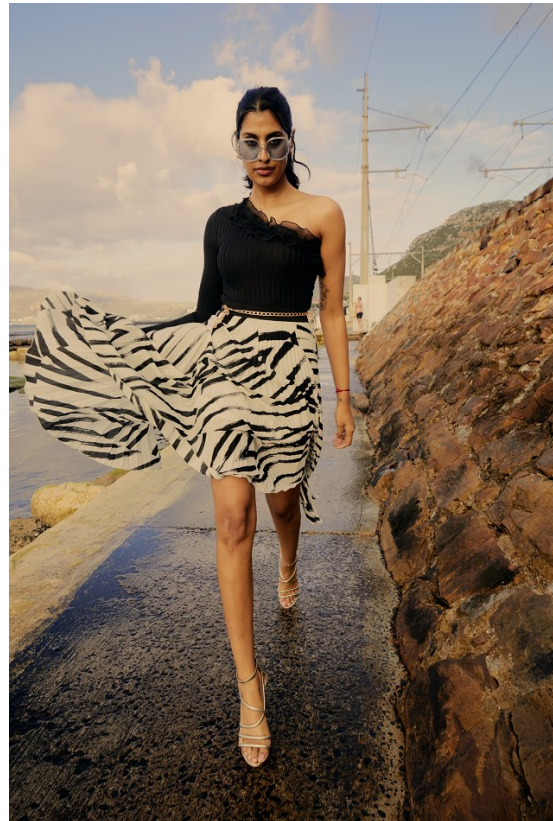

BOSS MODELS

JOHANNESBURG

LERISSA PILLAY

Height: 176cm Bust: 77cm Waist: 64cm Hips: 93cm Shoe: 6 UK Hair: Black Eyes: Brown